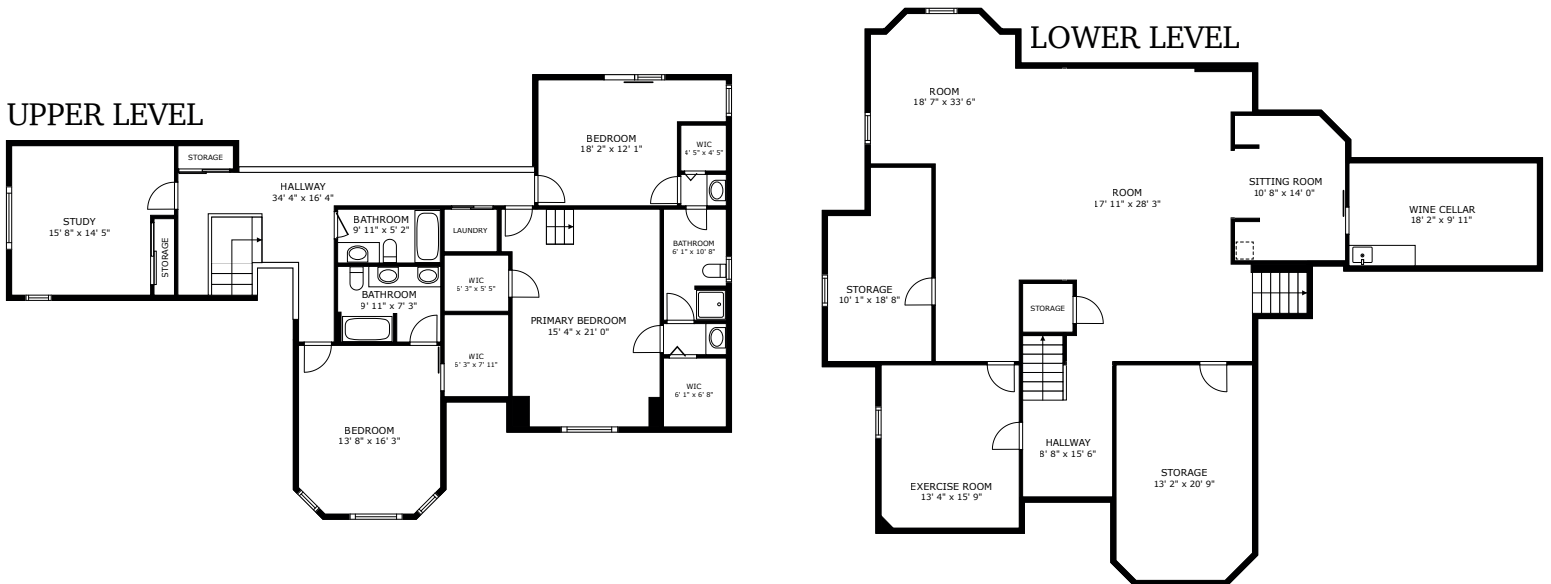

Seekonk, MA

GROSS INTERNAL AREA
 LOWER LEVEL 2,099 sq.ft. MAIN LEVEL 2,225 sq.ft. UPPER LEVEL 1,627 sq.ft.
 EXCLUDED AREAS : GARAGE 605 sq.ft.
 TOTAL : 5,950 sq.ft.

SIZES AND DIMENSIONS ARE APPROXIMATE, ACTUAL MAY VARY.