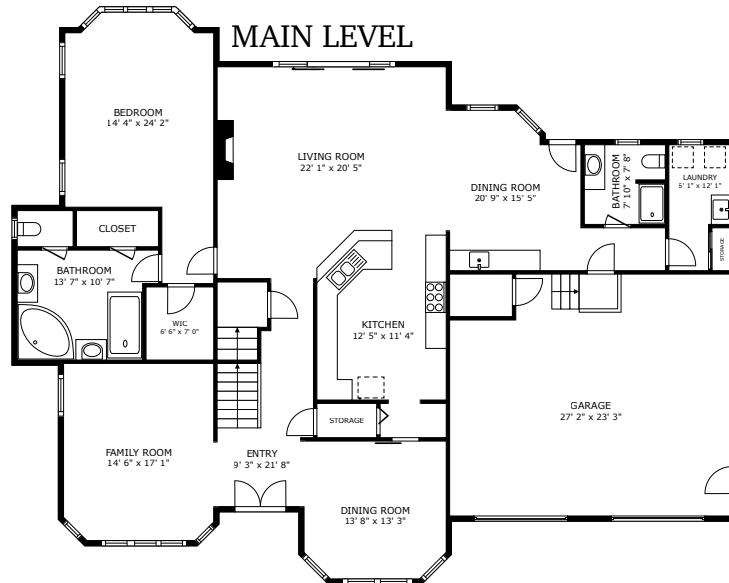

Seekonk, MA

GROSS INTERNAL AREA
 LOWER LEVEL 2,099 sq.ft. MAIN LEVEL 2,225 sq.ft. UPPER LEVEL 1,627 sq.ft.
 EXCLUDED AREAS : GARAGE 605 sq.ft.
 TOTAL : 5,950 sq.ft.

SIZES AND DIMENSIONS ARE APPROXIMATE, ACTUAL MAY VARY.