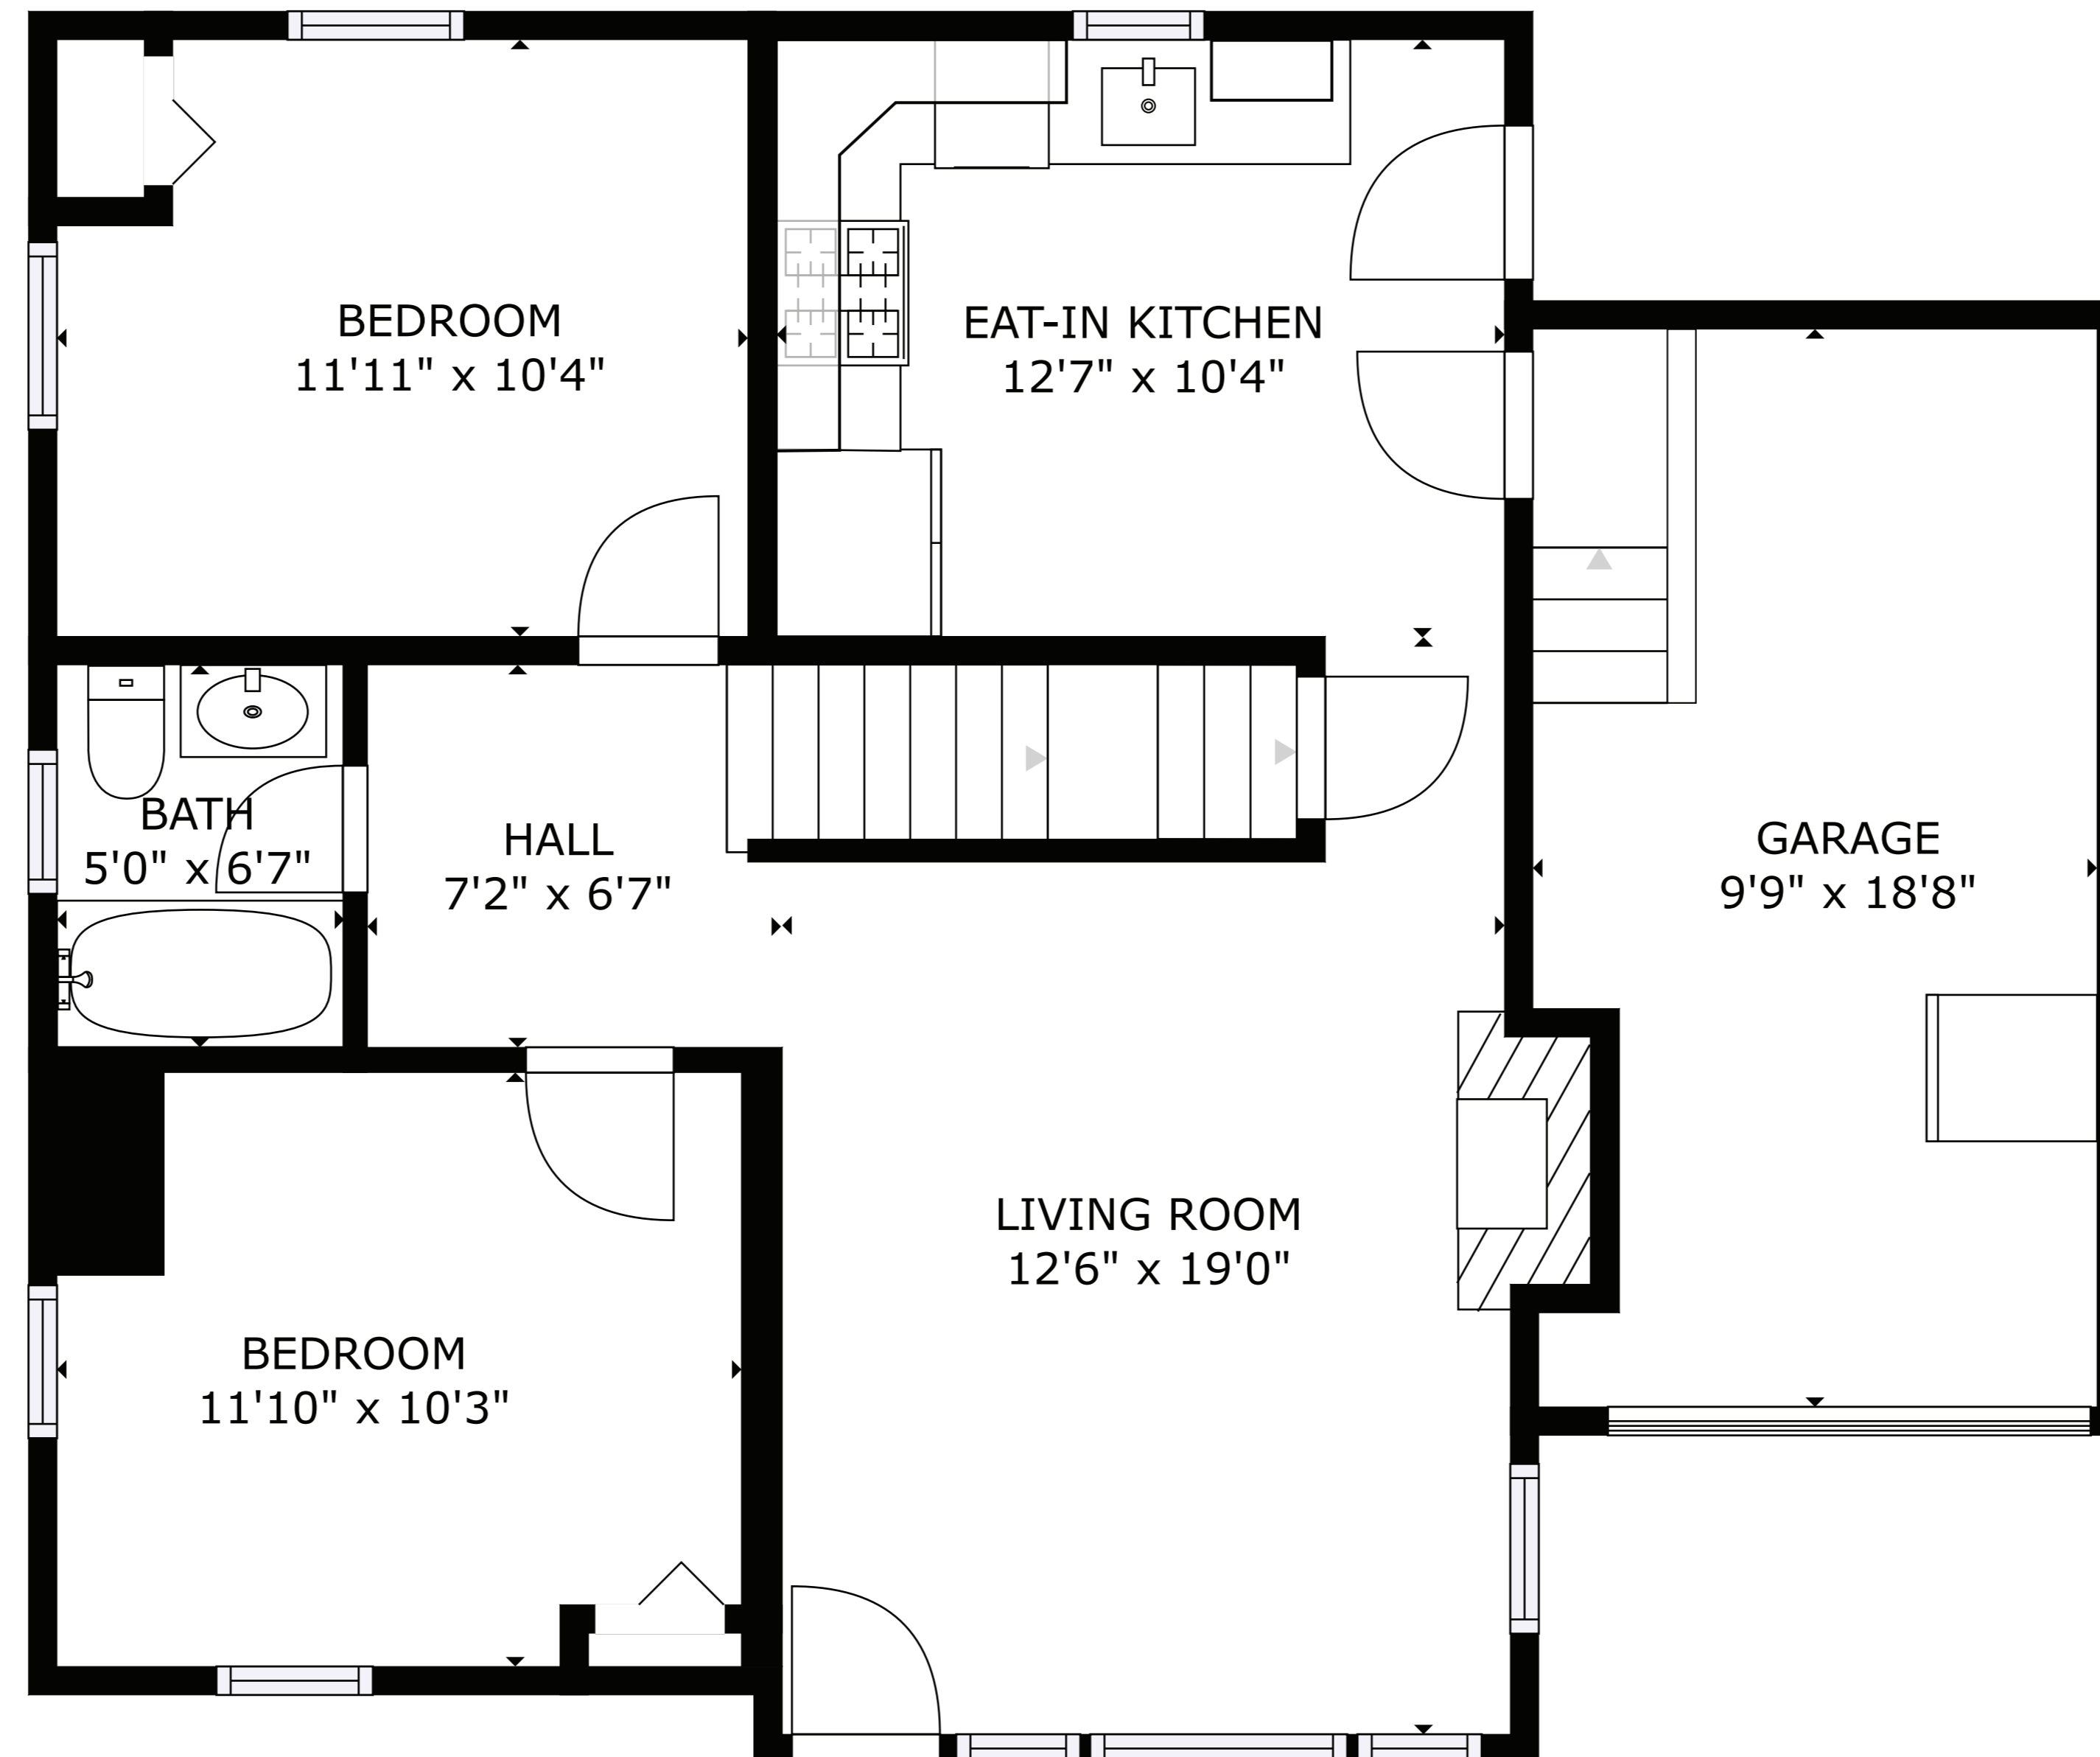

FLOOR 1

FLOOR 2

FLOOR 3

GROSS INTERNAL AREA  
 FLOOR 1: 643 sq. ft, FLOOR 2: 726 sq. ft  
 FLOOR 3: 518 sq. ft, EXCLUDED AREAS:  
 GARAGE: 174 sq. ft  
 TOTAL: 1887 sq. ft

SIZES AND DIMENSIONS ARE APPROXIMATE, ACTUAL MAY VARY.