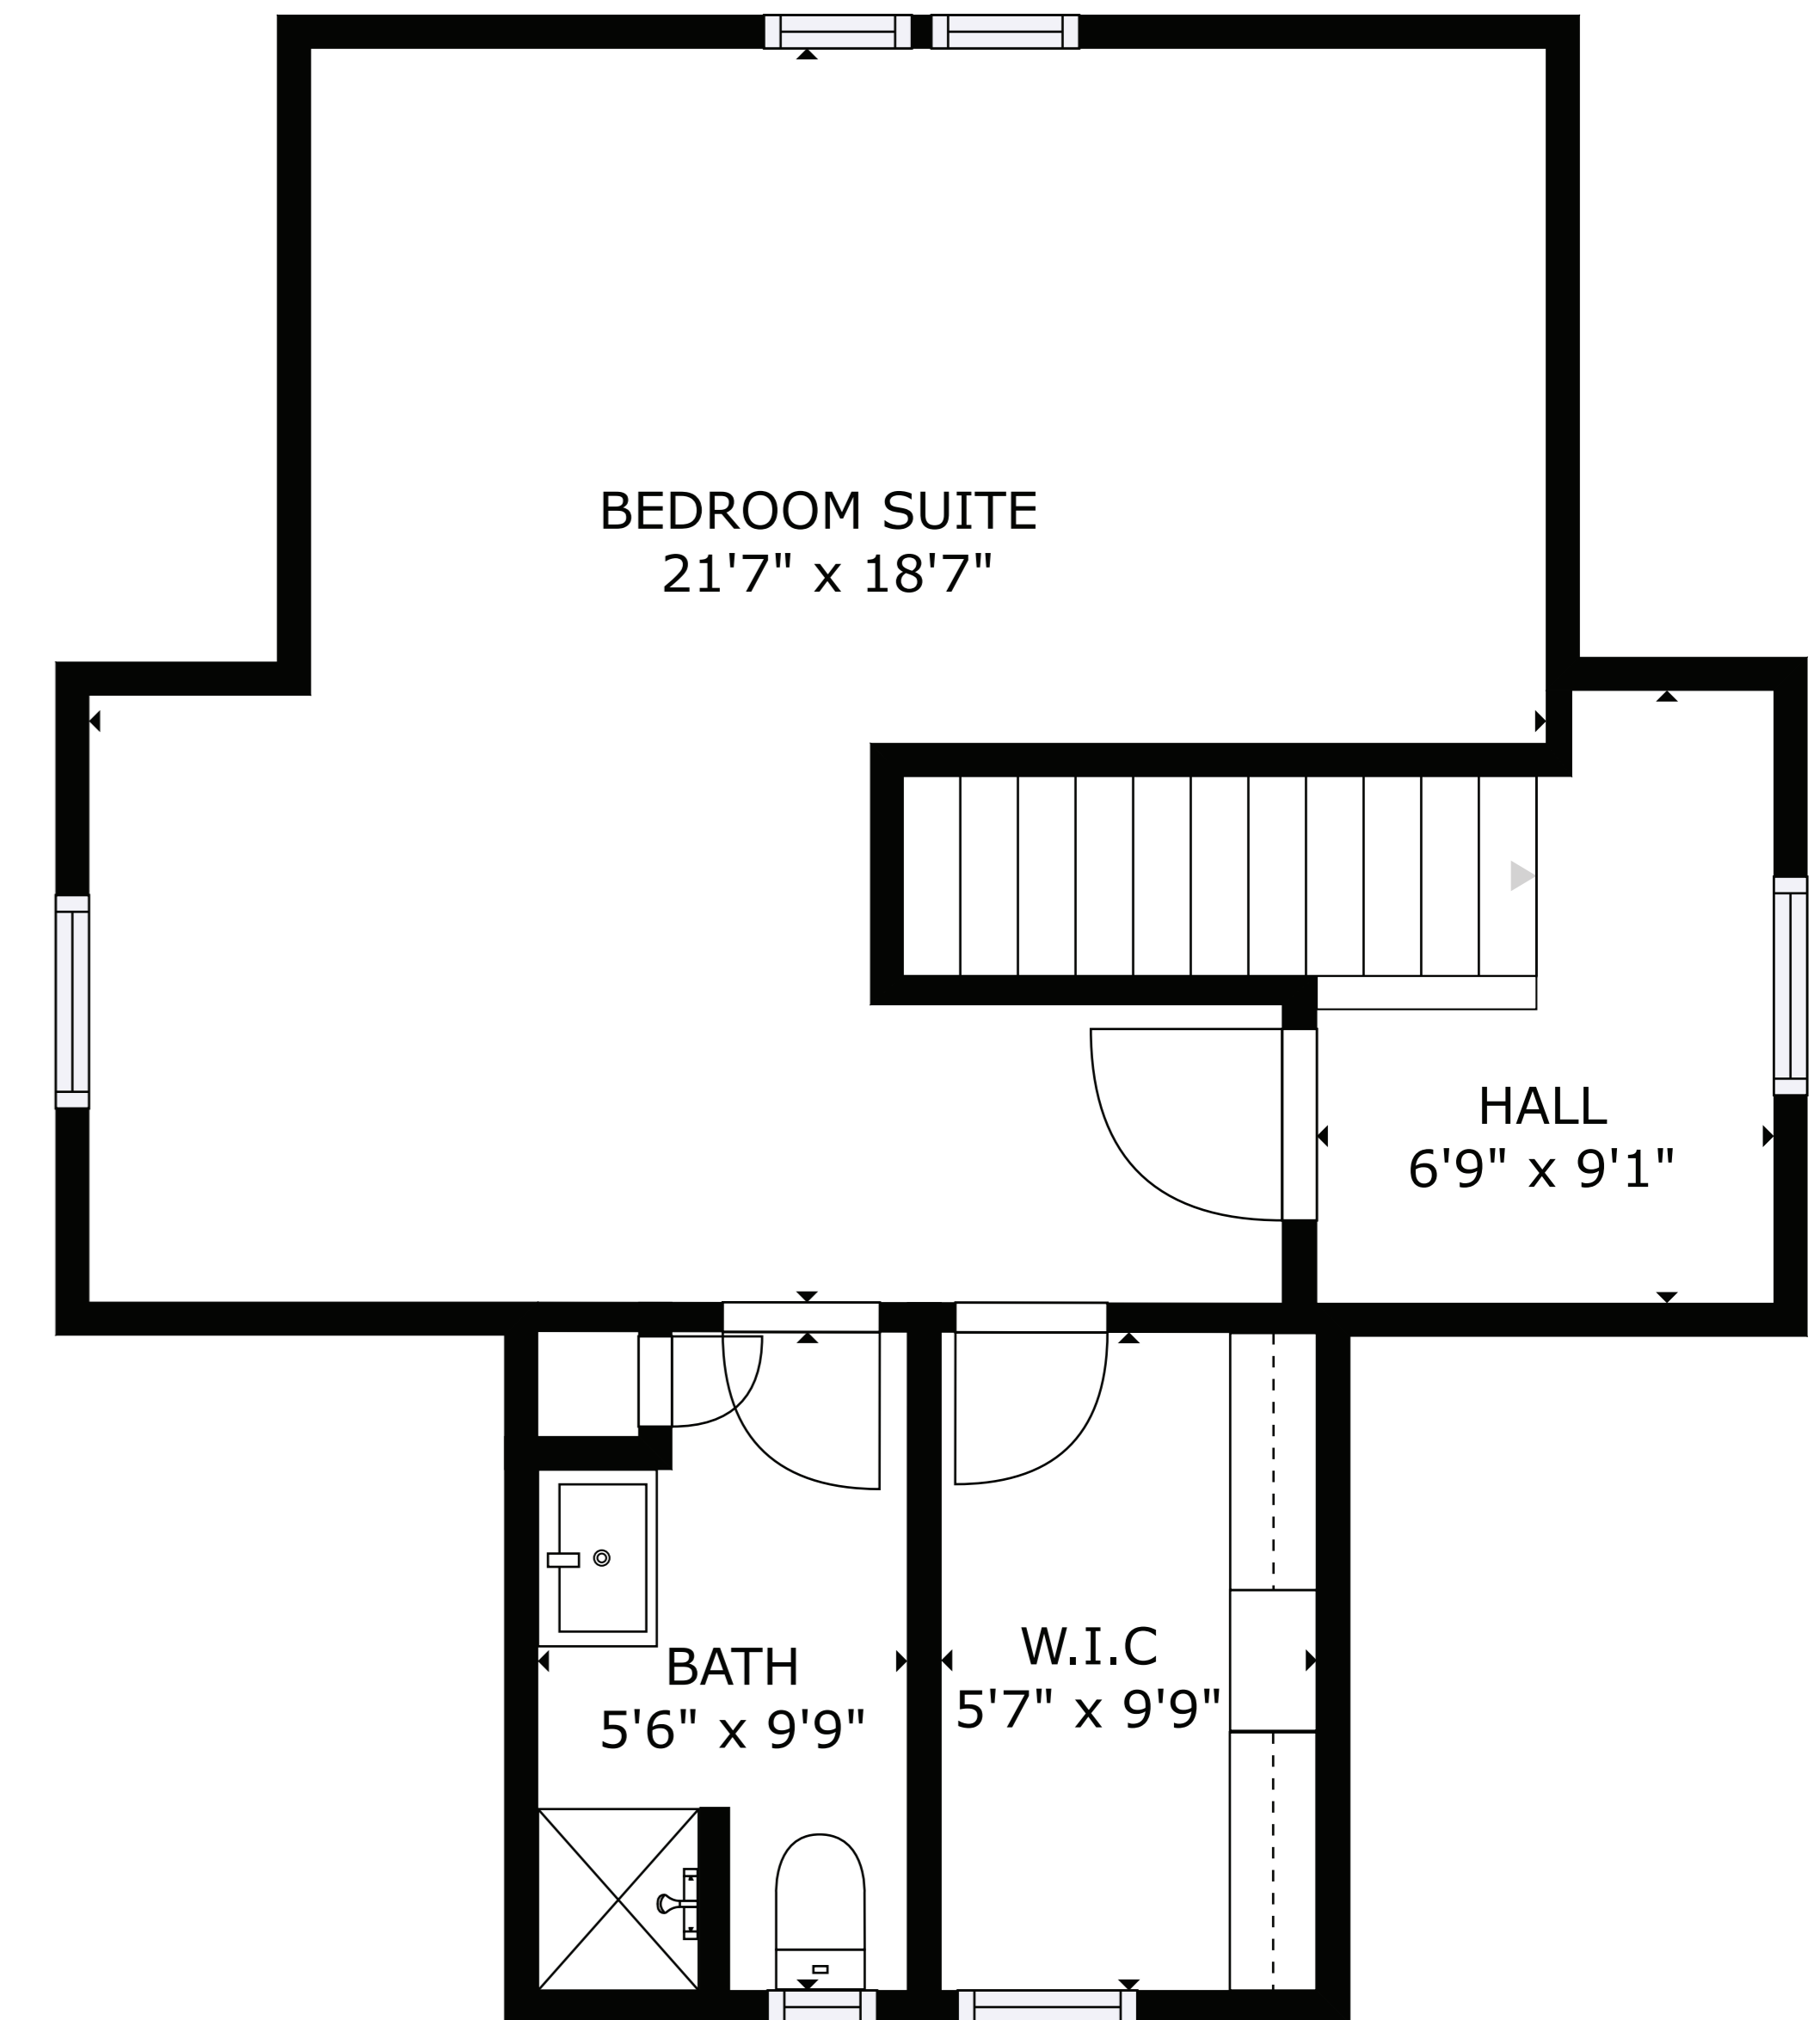

FLOOR 1

FLOOR 2

FLOOR 3

GROSS INTERNAL AREA  
 FLOOR 1: 643 sq. ft, FLOOR 2: 726 sq. ft  
 FLOOR 3: 518 sq. ft, EXCLUDED AREAS:  
 GARAGE: 174 sq. ft  
 TOTAL: 1887 sq. ft

SIZES AND DIMENSIONS ARE APPROXIMATE, ACTUAL MAY VARY.