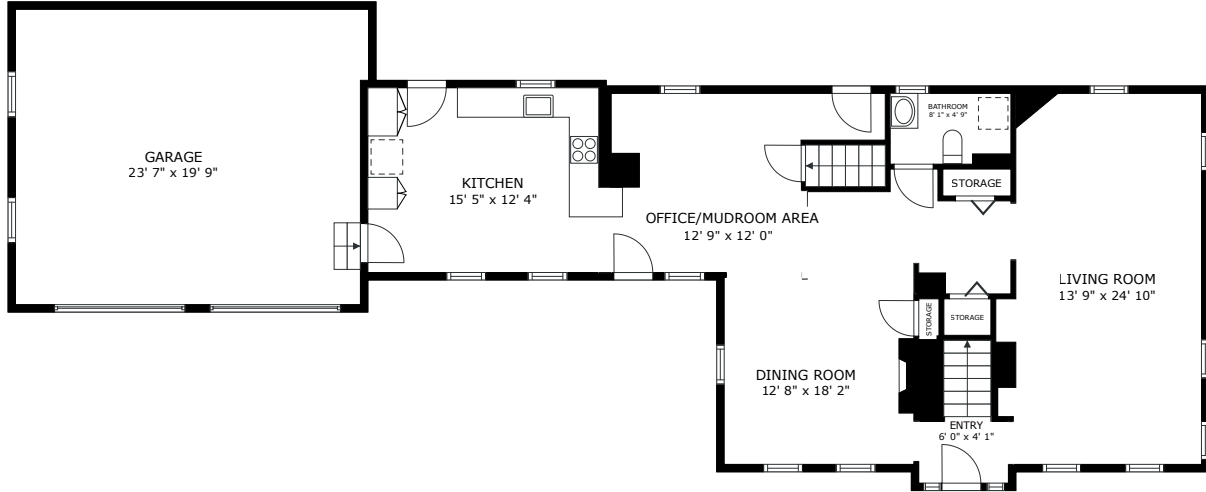

## MAIN LEVEL

## UPPER LEVEL

## LOWER LEVEL

GROSS INTERNAL AREA  
MAIN LEVEL 1,095 sq.ft. UPPER LEVEL 1,084 sq.ft.  
EXCLUDED AREAS : GARAGE 458 sq.ft. LOWER LEVEL 934 sq.ft.  
TOTAL : 2,179 sq.ft.

SIZES AND DIMENSIONS ARE APPROXIMATE, ACTUAL MAY VARY.