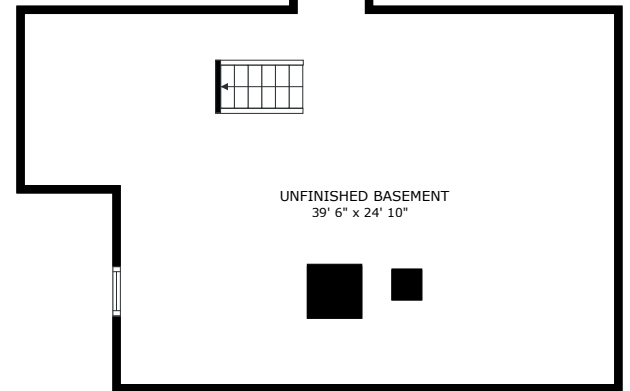

## MAIN LEVEL

## LOWER LEVEL

GROSS INTERNAL AREA  
MAIN LEVEL 1,095 sq.ft. UPPER LEVEL 1,084 sq.ft.  
EXCLUDED AREAS : GARAGE 458 sq.ft. LOWER LEVEL 934 sq.ft.  
TOTAL : 2,179 sq.ft.

SIZES AND DIMENSIONS ARE APPROXIMATE, ACTUAL MAY VARY.