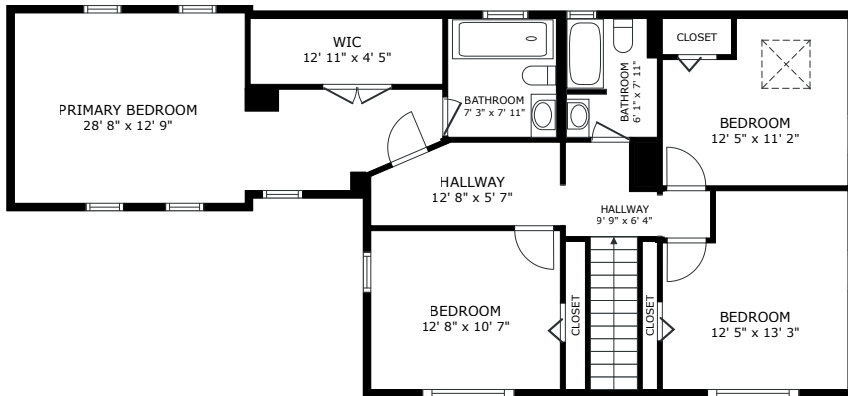

## MAIN LEVEL

## UPPER LEVEL

## LOWER LEVEL

GROSS INTERNAL AREA  
MAIN LEVEL 1,095 sq.ft. UPPER LEVEL 1,084 sq.ft.  
EXCLUDED AREAS : GARAGE 458 sq.ft. LOWER LEVEL 934 sq.ft.  
TOTAL : 2,179 sq.ft.

SIZES AND DIMENSIONS ARE APPROXIMATE, ACTUAL MAY VARY.