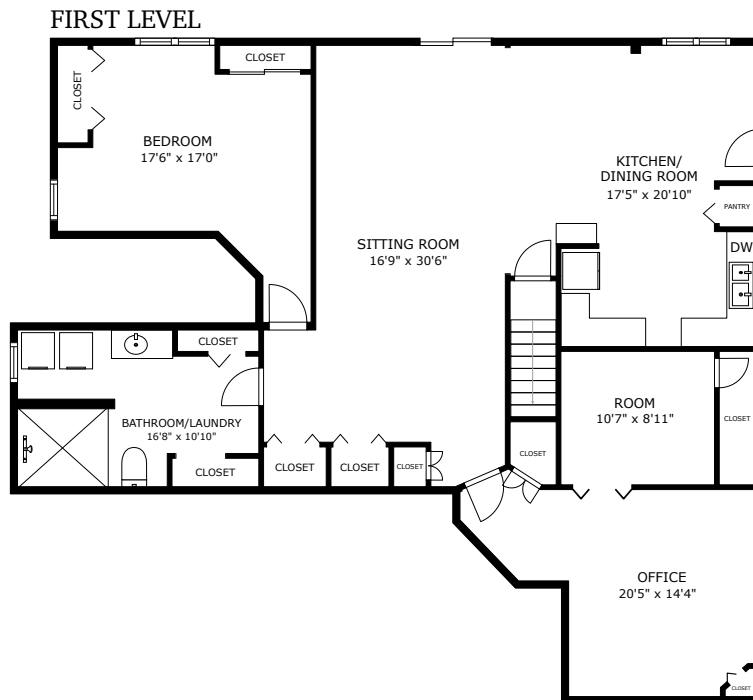

84 Overlook Circle - Falmouth, MA

GROSS INTERNAL AREA
FIRST LEVEL: 1,641 sq. ft, SECOND LEVEL: 1,639 sq. ft
TOTAL: 3,417 sq. ft
SIZES AND DIMENSIONS ARE APPROXIMATE, ACTUAL MAY VARY.

WILLIAM RAVEIS
— REAL ESTATE —