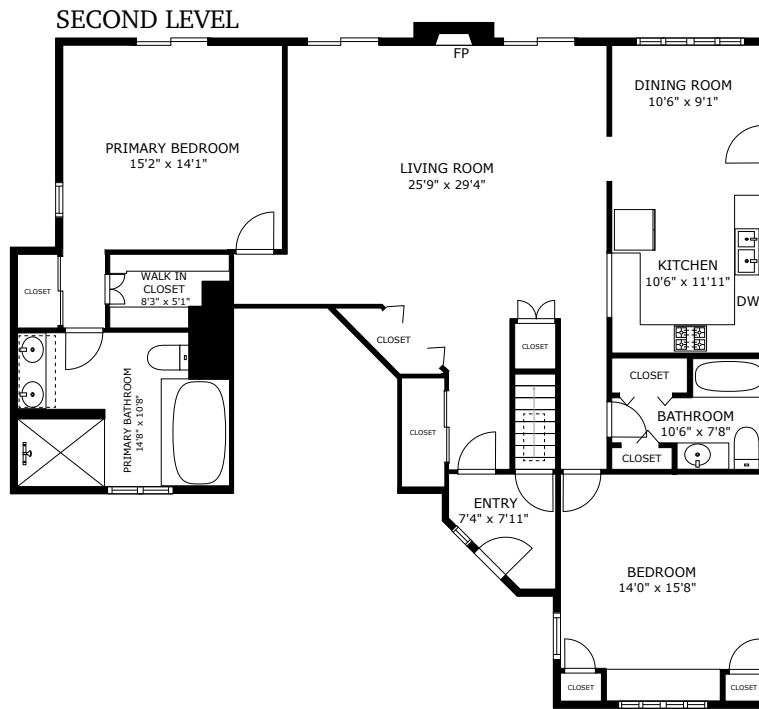

84 Overlook Circle - Falmouth, MA

GROSS INTERNAL AREA
FIRST LEVEL: 1,641 sq. ft, SECOND LEVEL: 1,639 sq. ft
TOTAL: 3,417 sq. ft
SIZES AND DIMENSIONS ARE APPROXIMATE, ACTUAL MAY VARY.

WILLIAM RAVEIS
— REAL ESTATE —