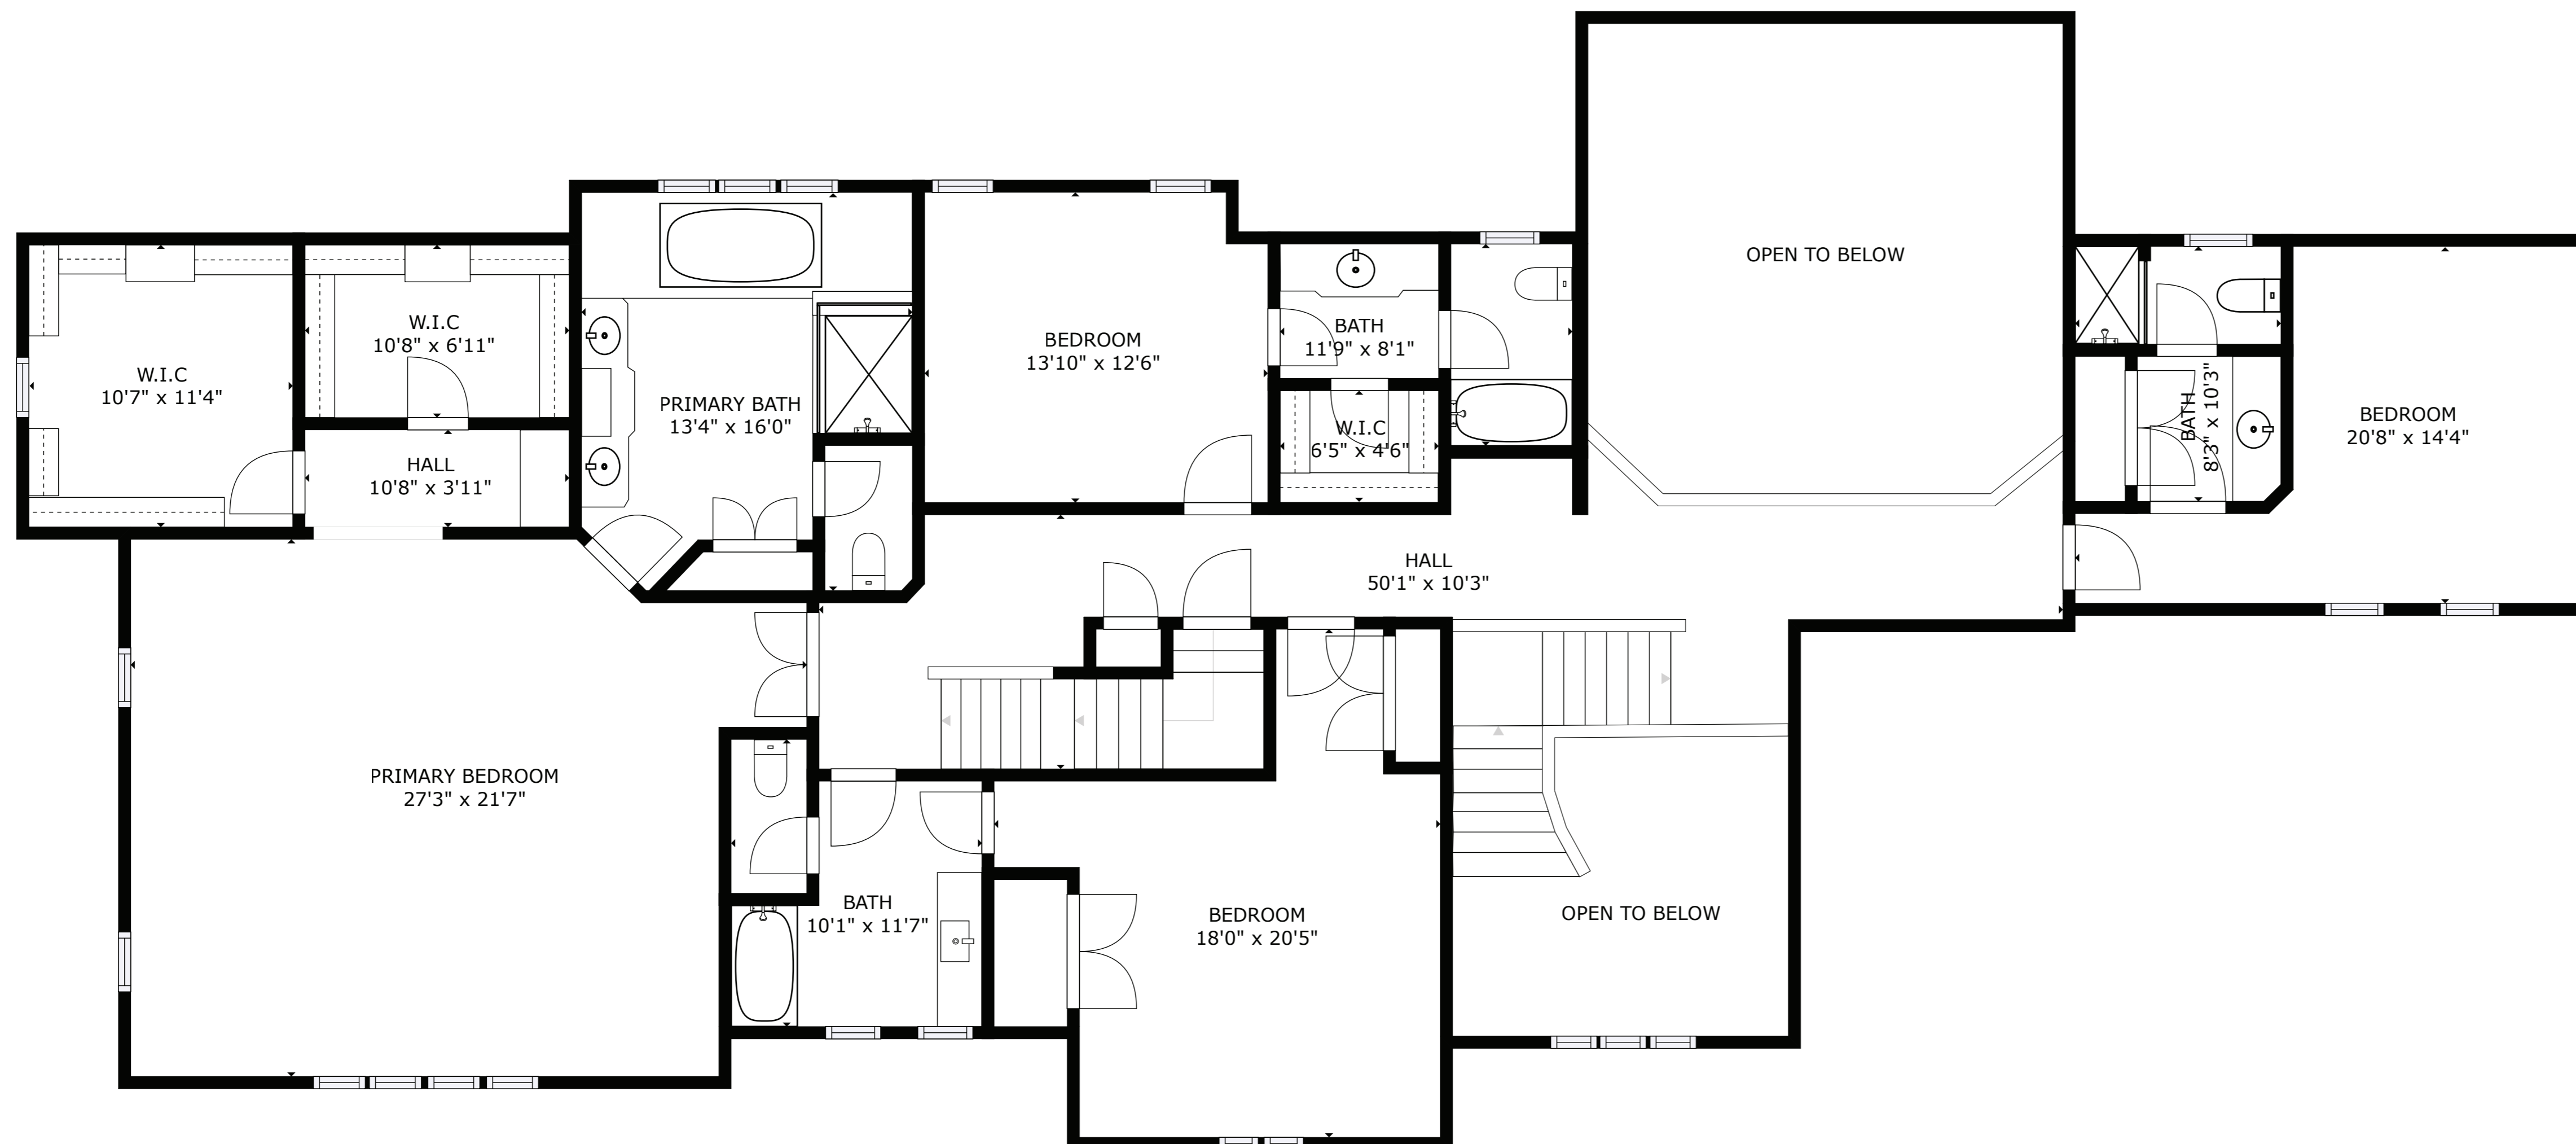

FLOOR 1

FLOOR 2

FLOOR 3

GROSS INTERNAL AREA
 FLOOR 1: 2432 sq. ft, FLOOR 2: 2469 sq. ft
 FLOOR 3: 713 sq. ft, EXCLUDED AREAS:
 GARAGE: 763 sq. ft
 TOTAL: 5613 sq. ft

SIZES AND DIMENSIONS ARE APPROXIMATE, ACTUAL MAY VARY.