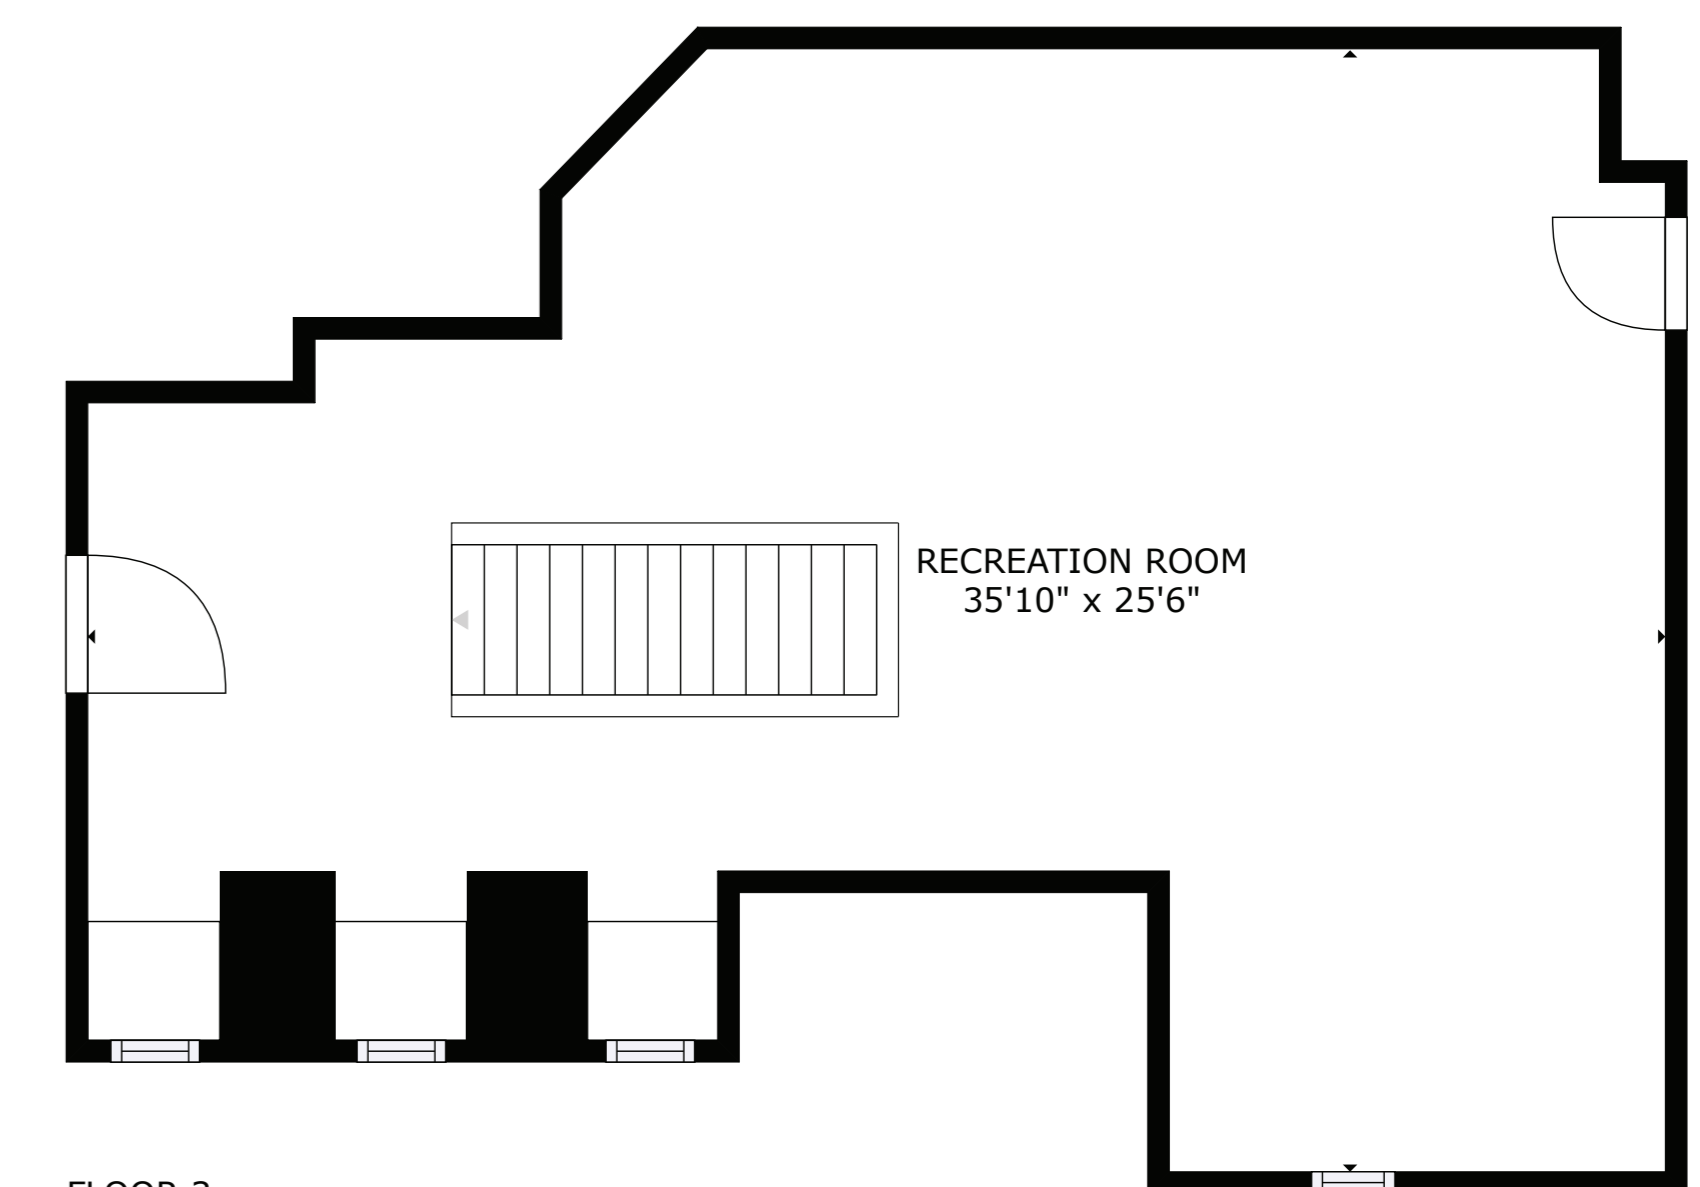

FLOOR 1

FLOOR 2

FLOOR 3

GROSS INTERNAL AREA
 FLOOR 1: 2432 sq. ft, FLOOR 2: 2469 sq. ft
 FLOOR 3: 713 sq. ft, EXCLUDED AREAS:
 GARAGE: 763 sq. ft
 TOTAL: 5613 sq. ft

SIZES AND DIMENSIONS ARE APPROXIMATE, ACTUAL MAY VARY.