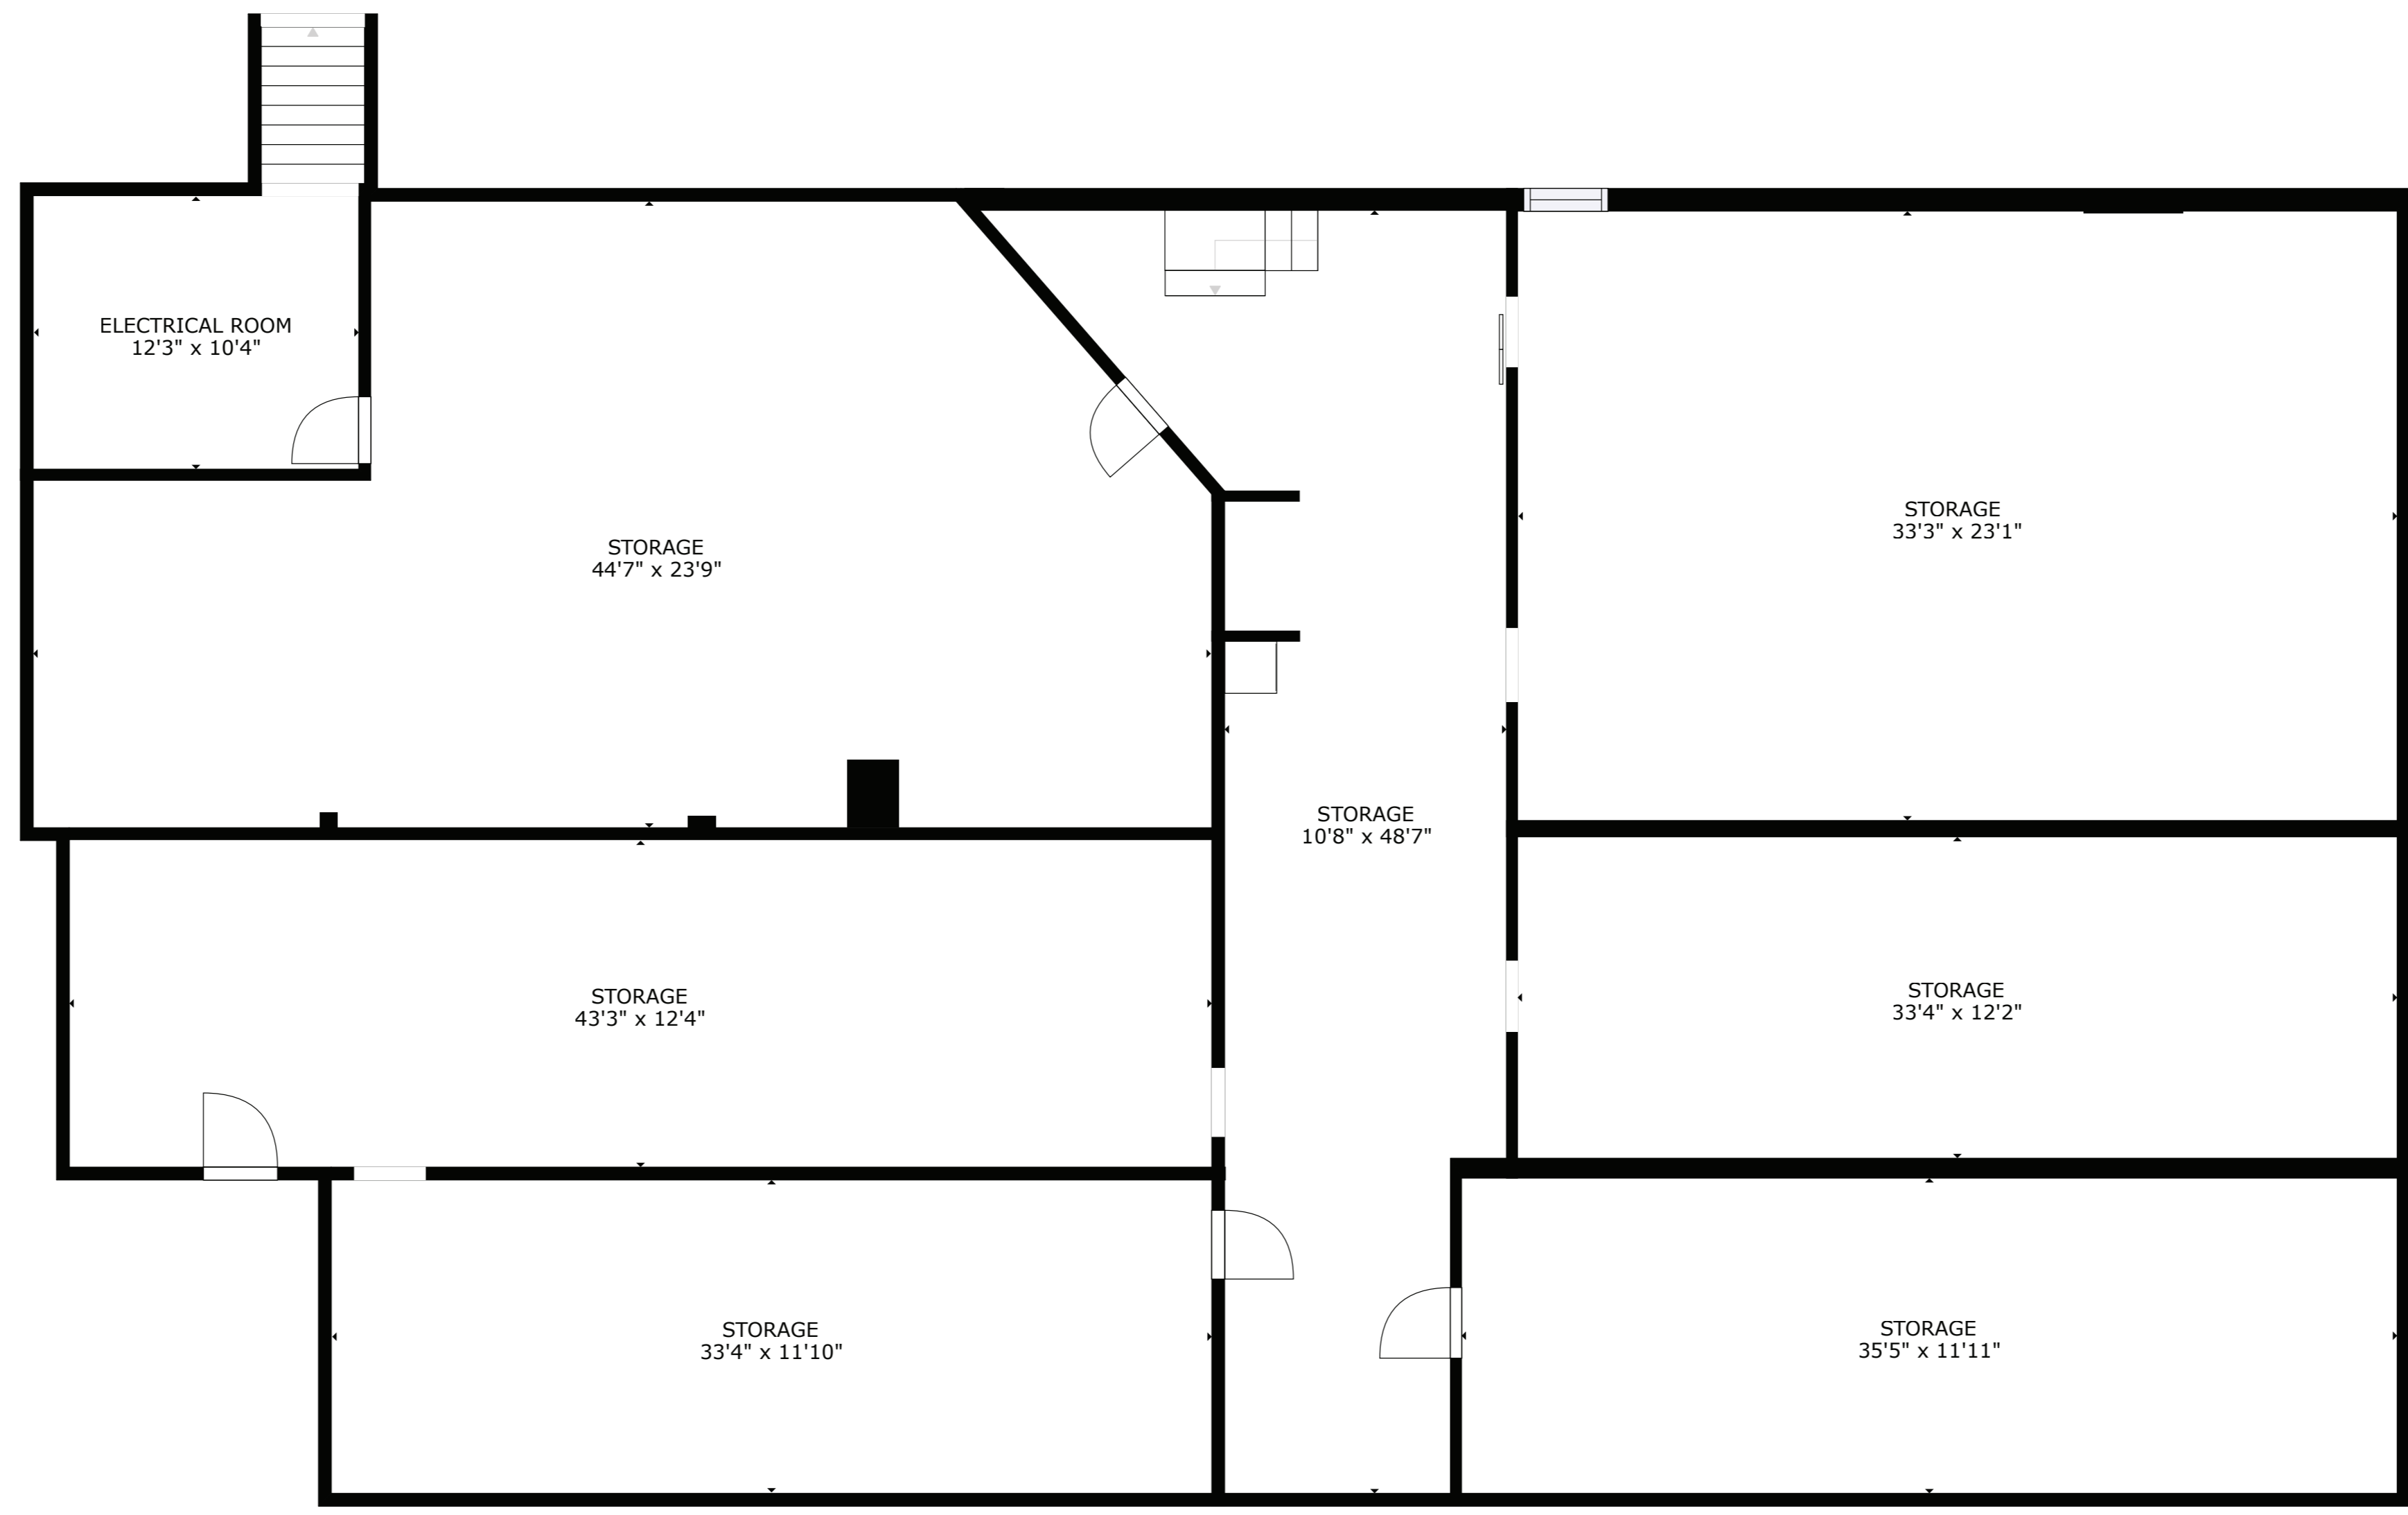

FLOOR 2

FLOOR 1

GROSS INTERNAL AREA
 FLOOR 1: 4231 sq. ft, FLOOR 2: 4517 sq. ft
 TOTAL: 8748 sq. ft

SIZES AND DIMENSIONS ARE APPROXIMATE, ACTUAL MAY VARY.