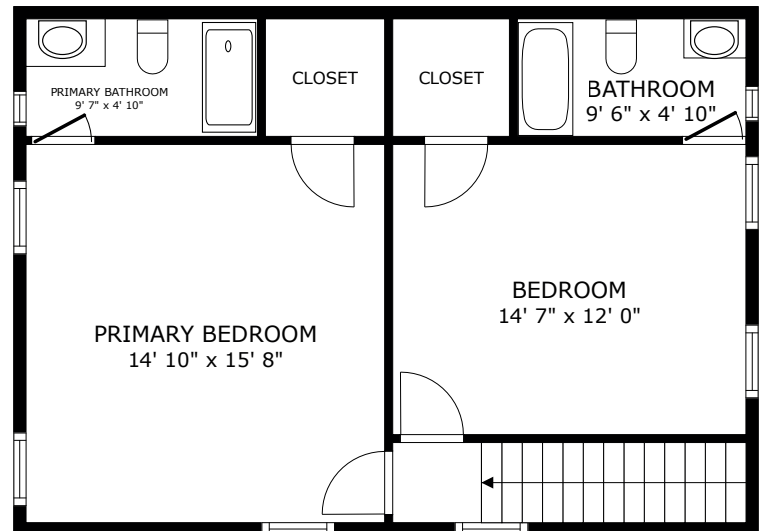

721 Heiden Drive - Gatlinburg, TN

MAIN LEVEL

SECOND LEVEL

UPPER LEVEL

GROSS INTERNAL AREA
MAIN LEVEL 596 sq.ft. SECOND LEVEL 621 sq.ft. UPPER LEVEL 621 sq.ft.
TOTAL : 1,839 sq.ft.

SIZES AND DIMENSIONS ARE APPROXIMATE, ACTUAL MAY VARY.