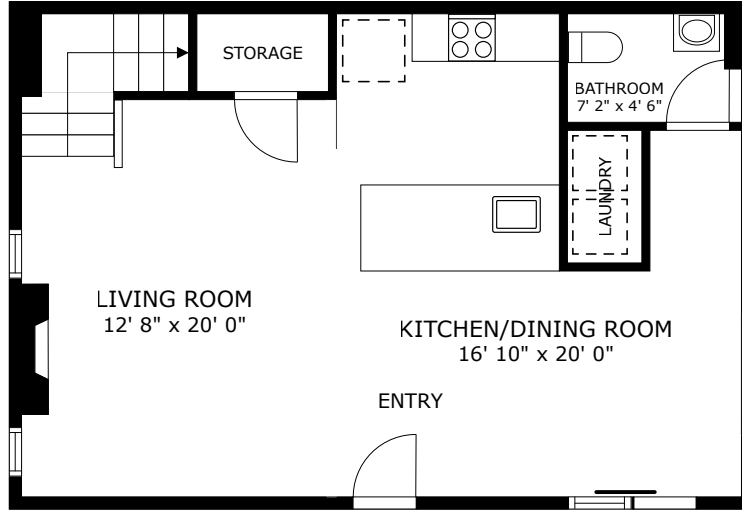

721 Heiden Drive - Gatlinburg, TN

MAIN LEVEL

SECOND LEVEL

UPPER LEVEL

GROSS INTERNAL AREA
MAIN LEVEL 596 sq.ft. SECOND LEVEL 621 sq.ft. UPPER LEVEL 621 sq.ft.
TOTAL : 1,839 sq.ft.

SIZES AND DIMENSIONS ARE APPROXIMATE, ACTUAL MAY VARY.