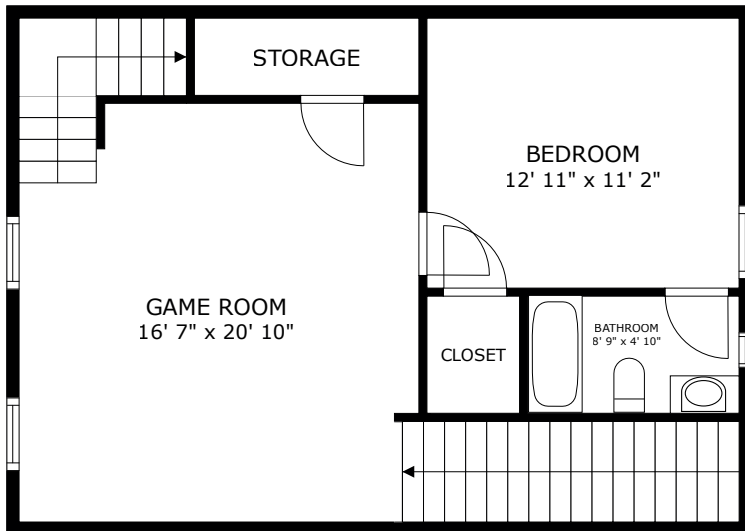

721 Heiden Drive - Gatlinburg, TN

MAIN LEVEL

SECOND LEVEL

UPPER LEVEL

GROSS INTERNAL AREA
MAIN LEVEL 596 sq.ft. SECOND LEVEL 621 sq.ft. UPPER LEVEL 621 sq.ft.
TOTAL : 1,839 sq.ft.

SIZES AND DIMENSIONS ARE APPROXIMATE, ACTUAL MAY VARY.