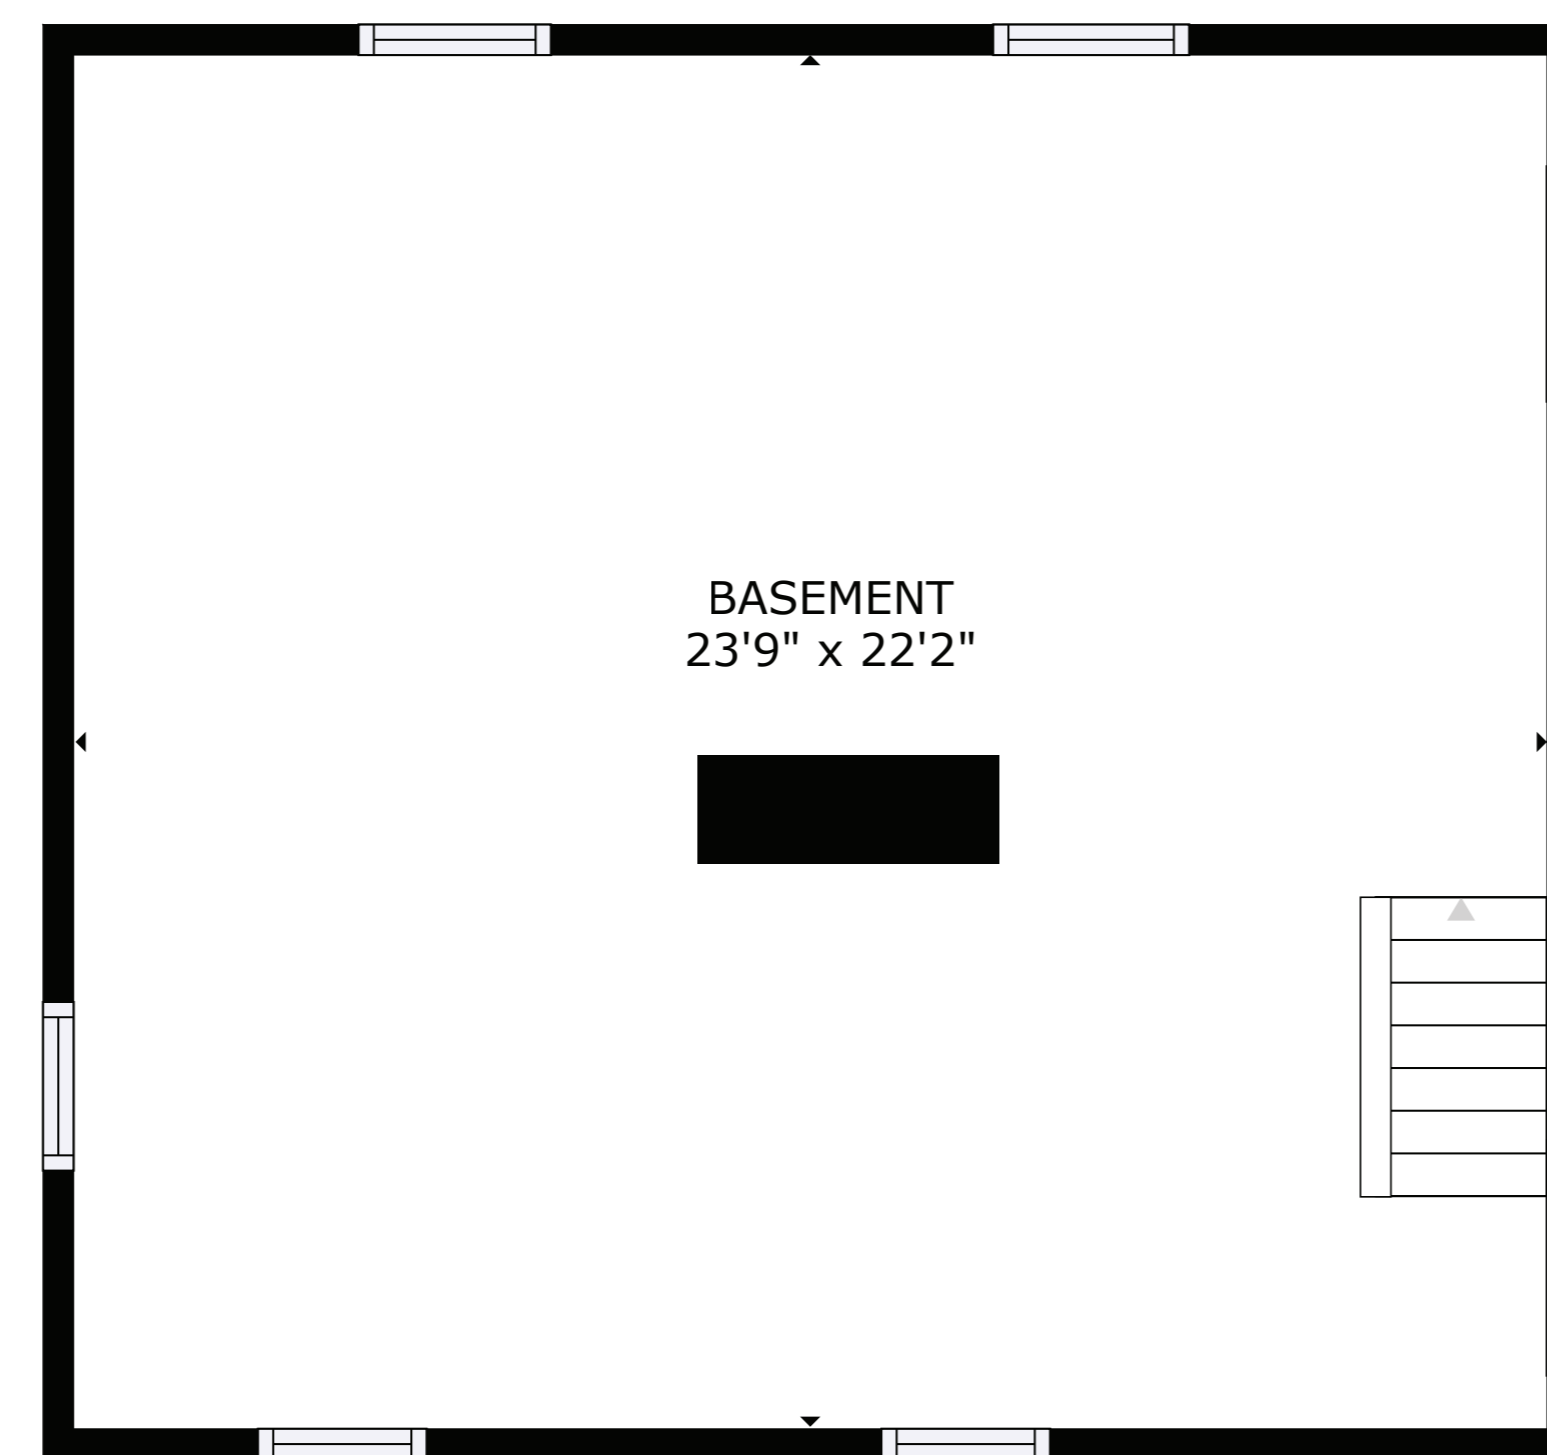

FLOOR 2

FLOOR 3

FLOOR 1

GROSS INTERNAL AREA  
 FLOOR 1: 527 sq. ft, FLOOR 2: 923 sq. ft  
 FLOOR 3: 775 sq. ft  
 TOTAL: 2226 sq. ft

SIZES AND DIMENSIONS ARE APPROXIMATE, ACTUAL MAY VARY.