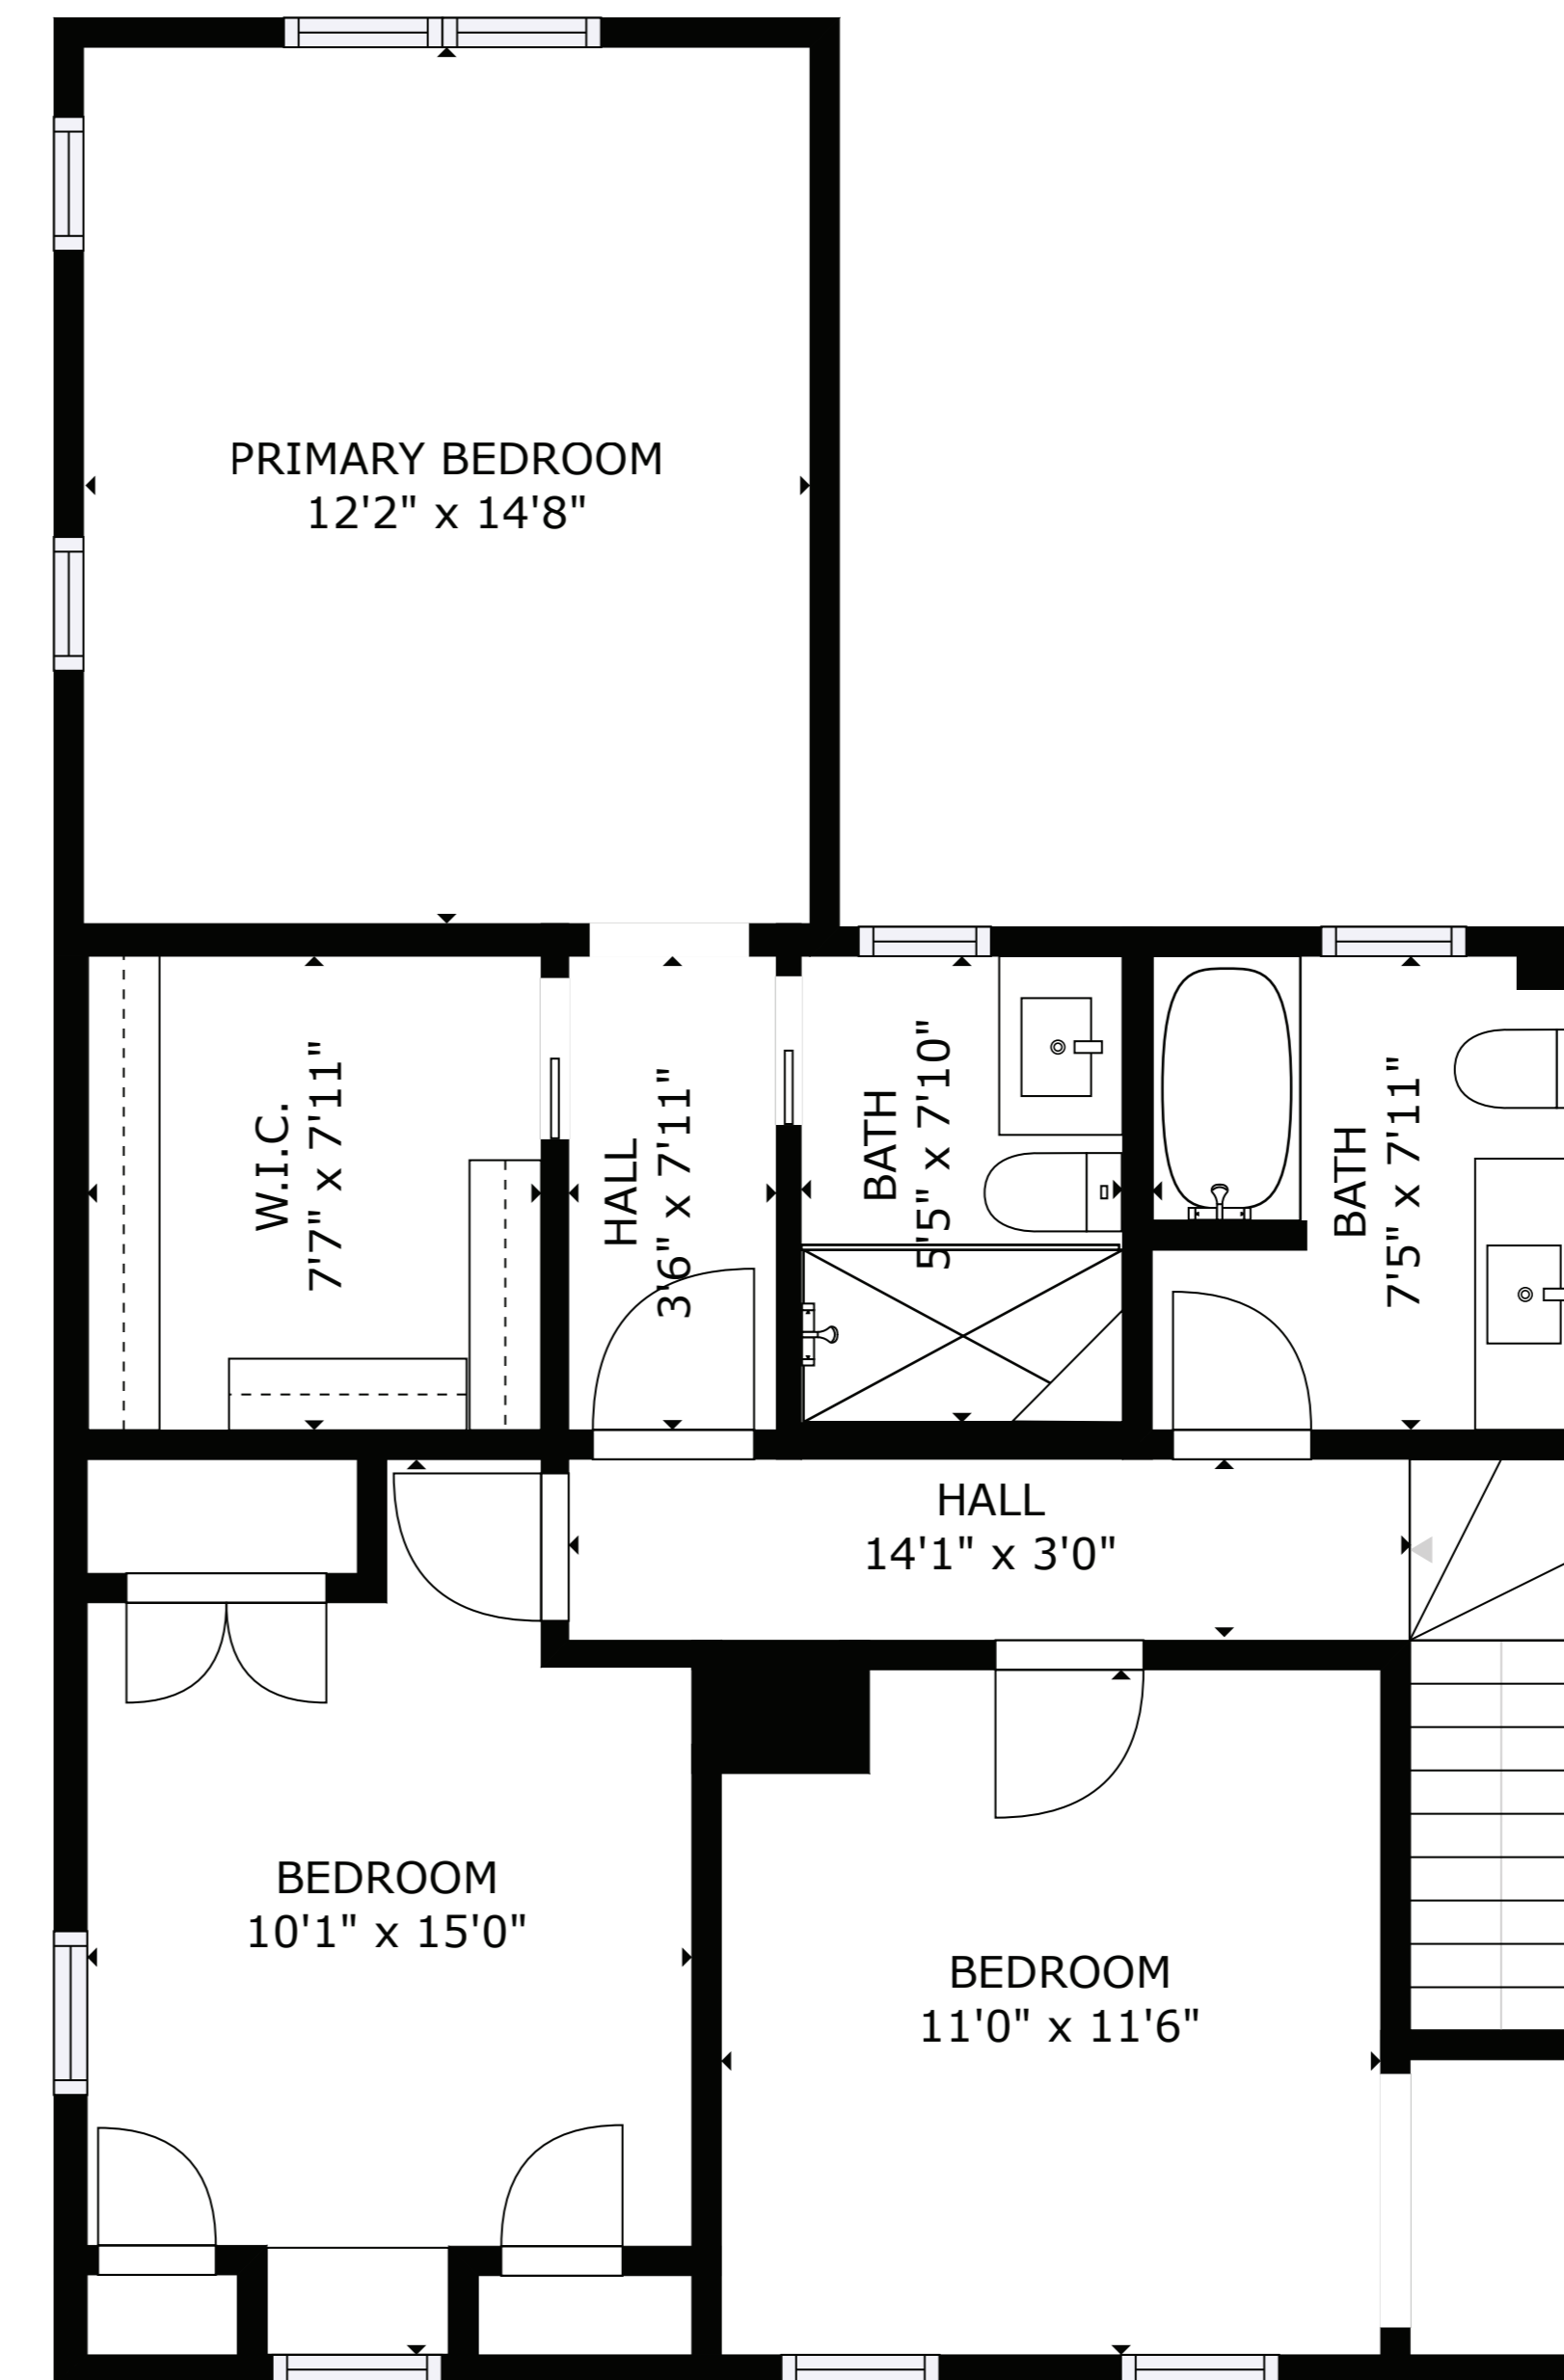

FLOOR 2

FLOOR 3

FLOOR 1

GROSS INTERNAL AREA  
 FLOOR 1: 527 sq. ft, FLOOR 2: 923 sq. ft  
 FLOOR 3: 775 sq. ft  
 TOTAL: 2226 sq. ft

SIZES AND DIMENSIONS ARE APPROXIMATE, ACTUAL MAY VARY.