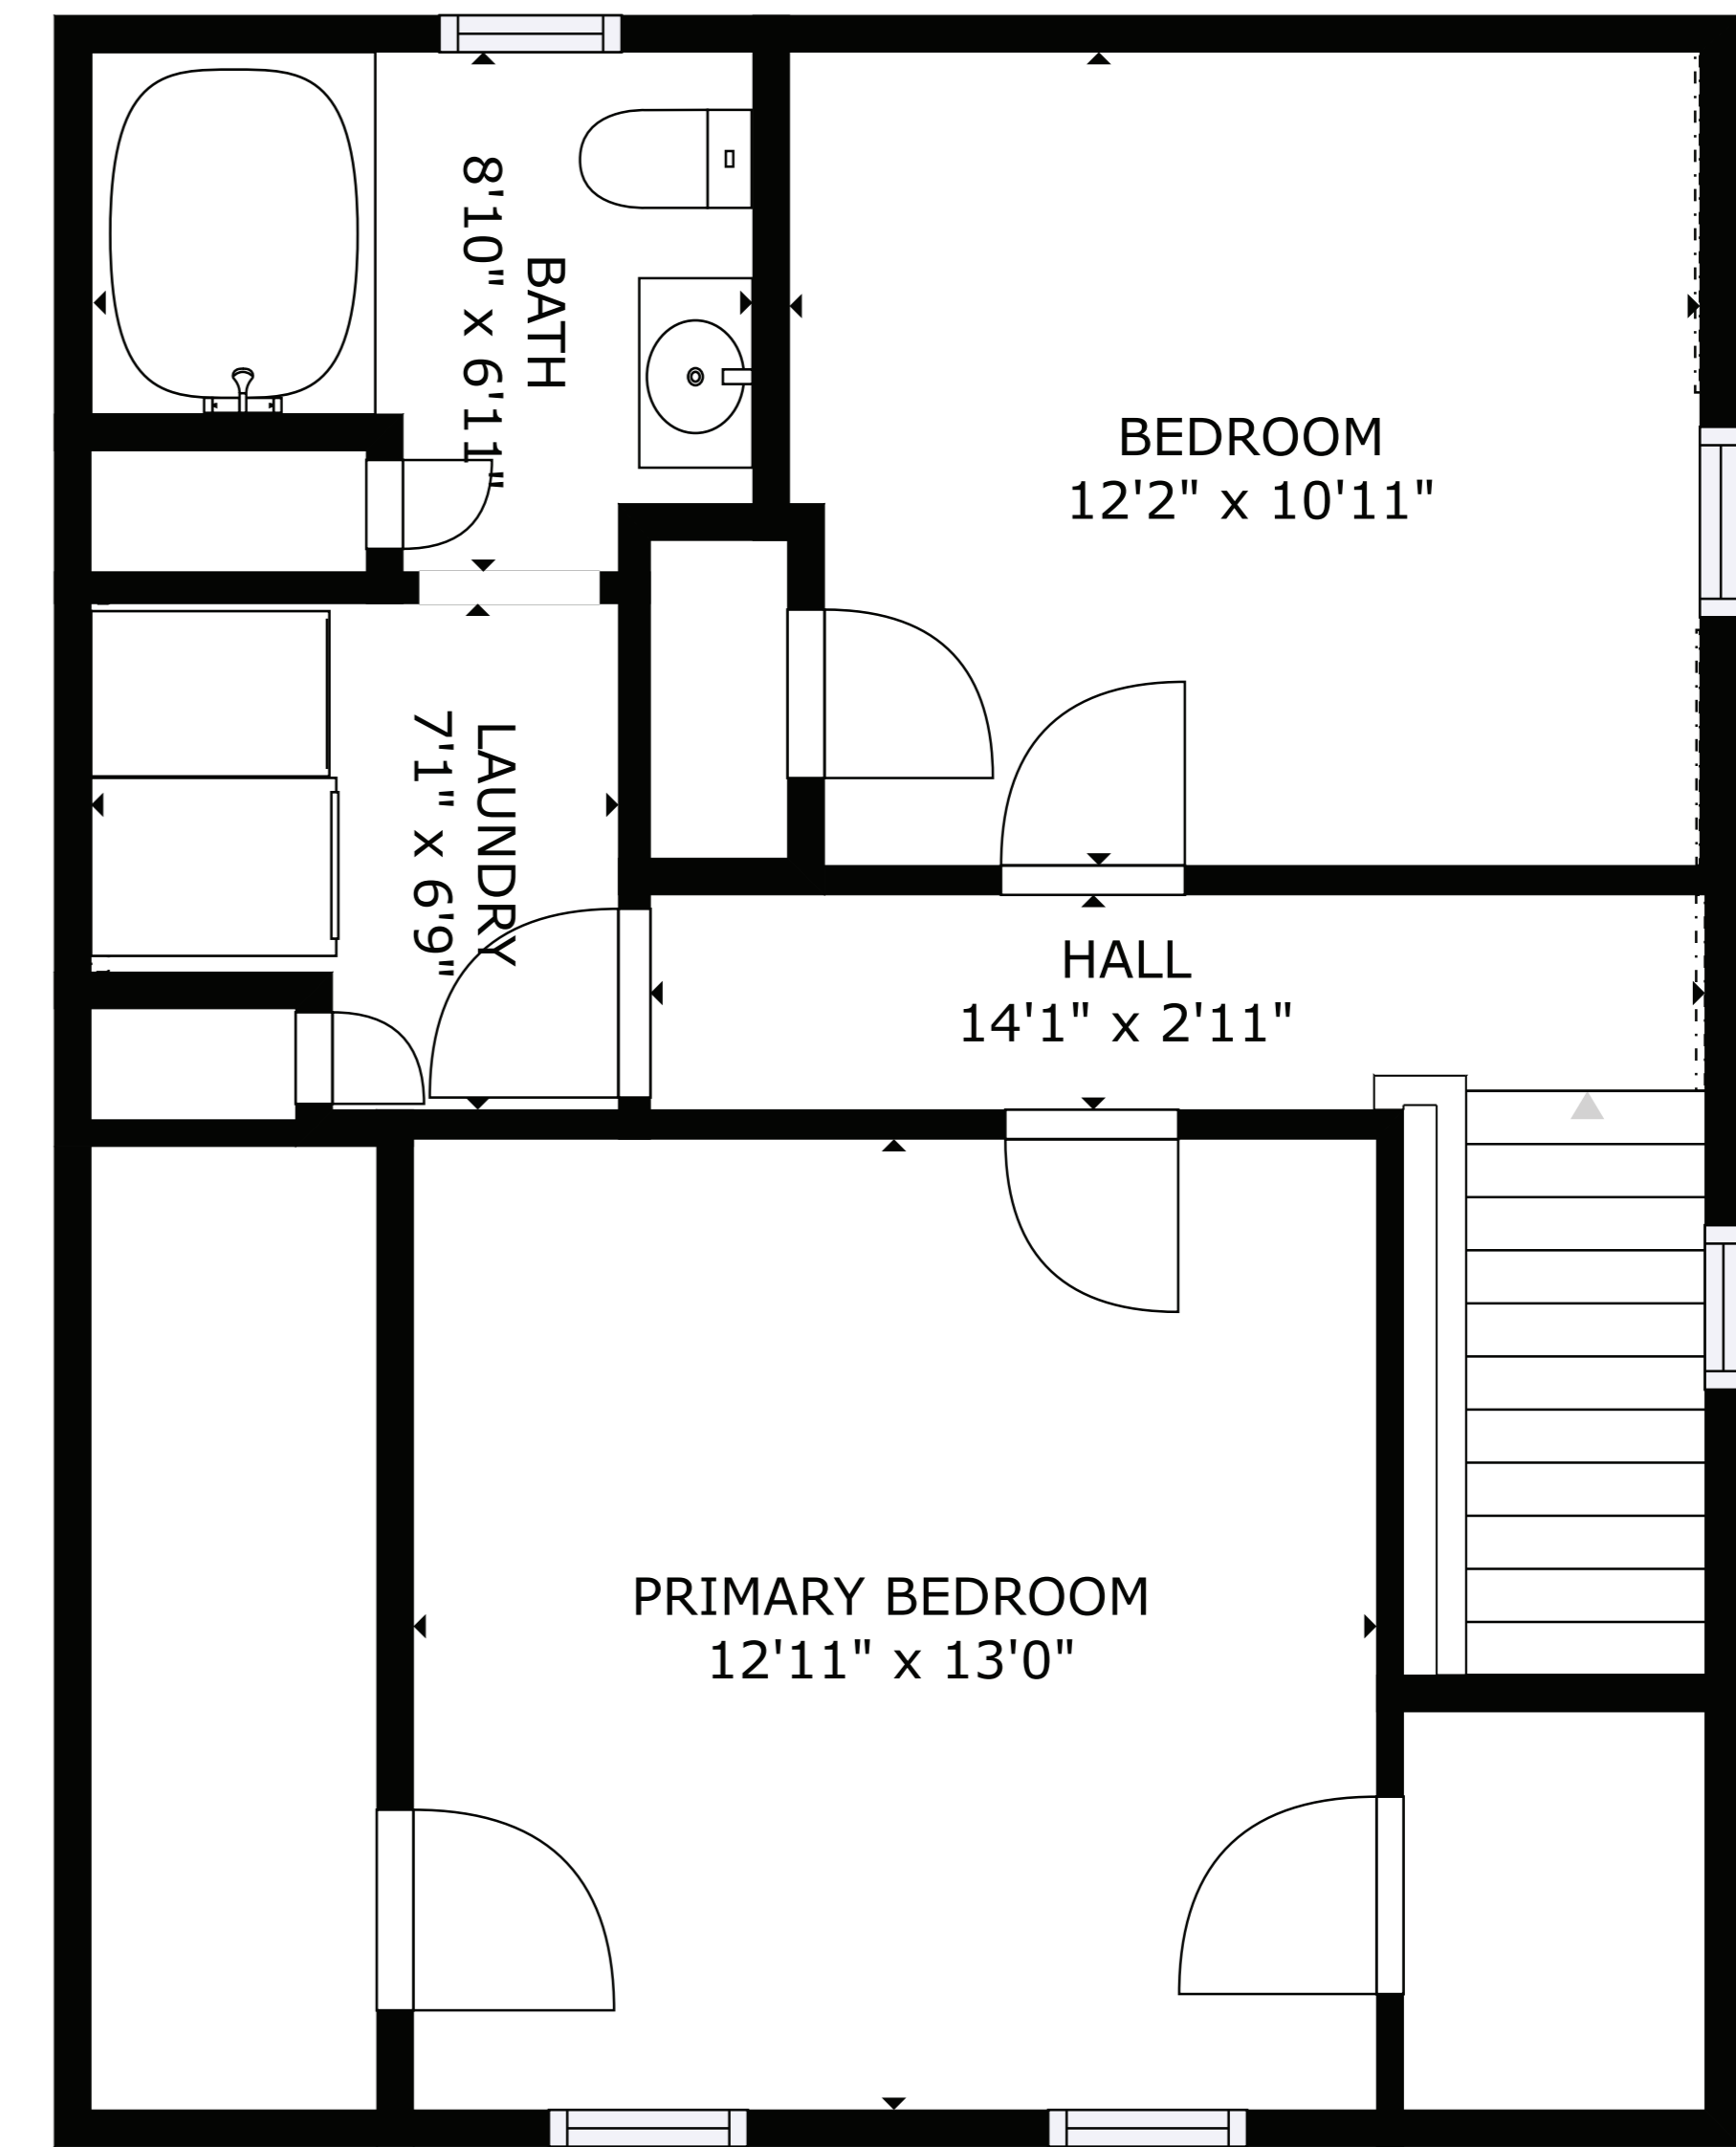

FLOOR 1

FLOOR 2

FLOOR 3

GROSS INTERNAL AREA  
 FLOOR 1: 793 sq. ft, FLOOR 2: 894 sq. ft  
 FLOOR 3: 589 sq. ft, EXCLUDED AREAS:  
 REDUCED HEADROOM BELOW 1.5M: 2 sq. ft  
 TOTAL: 2276 sq. ft

SIZES AND DIMENSIONS ARE APPROXIMATE, ACTUAL MAY VARY.