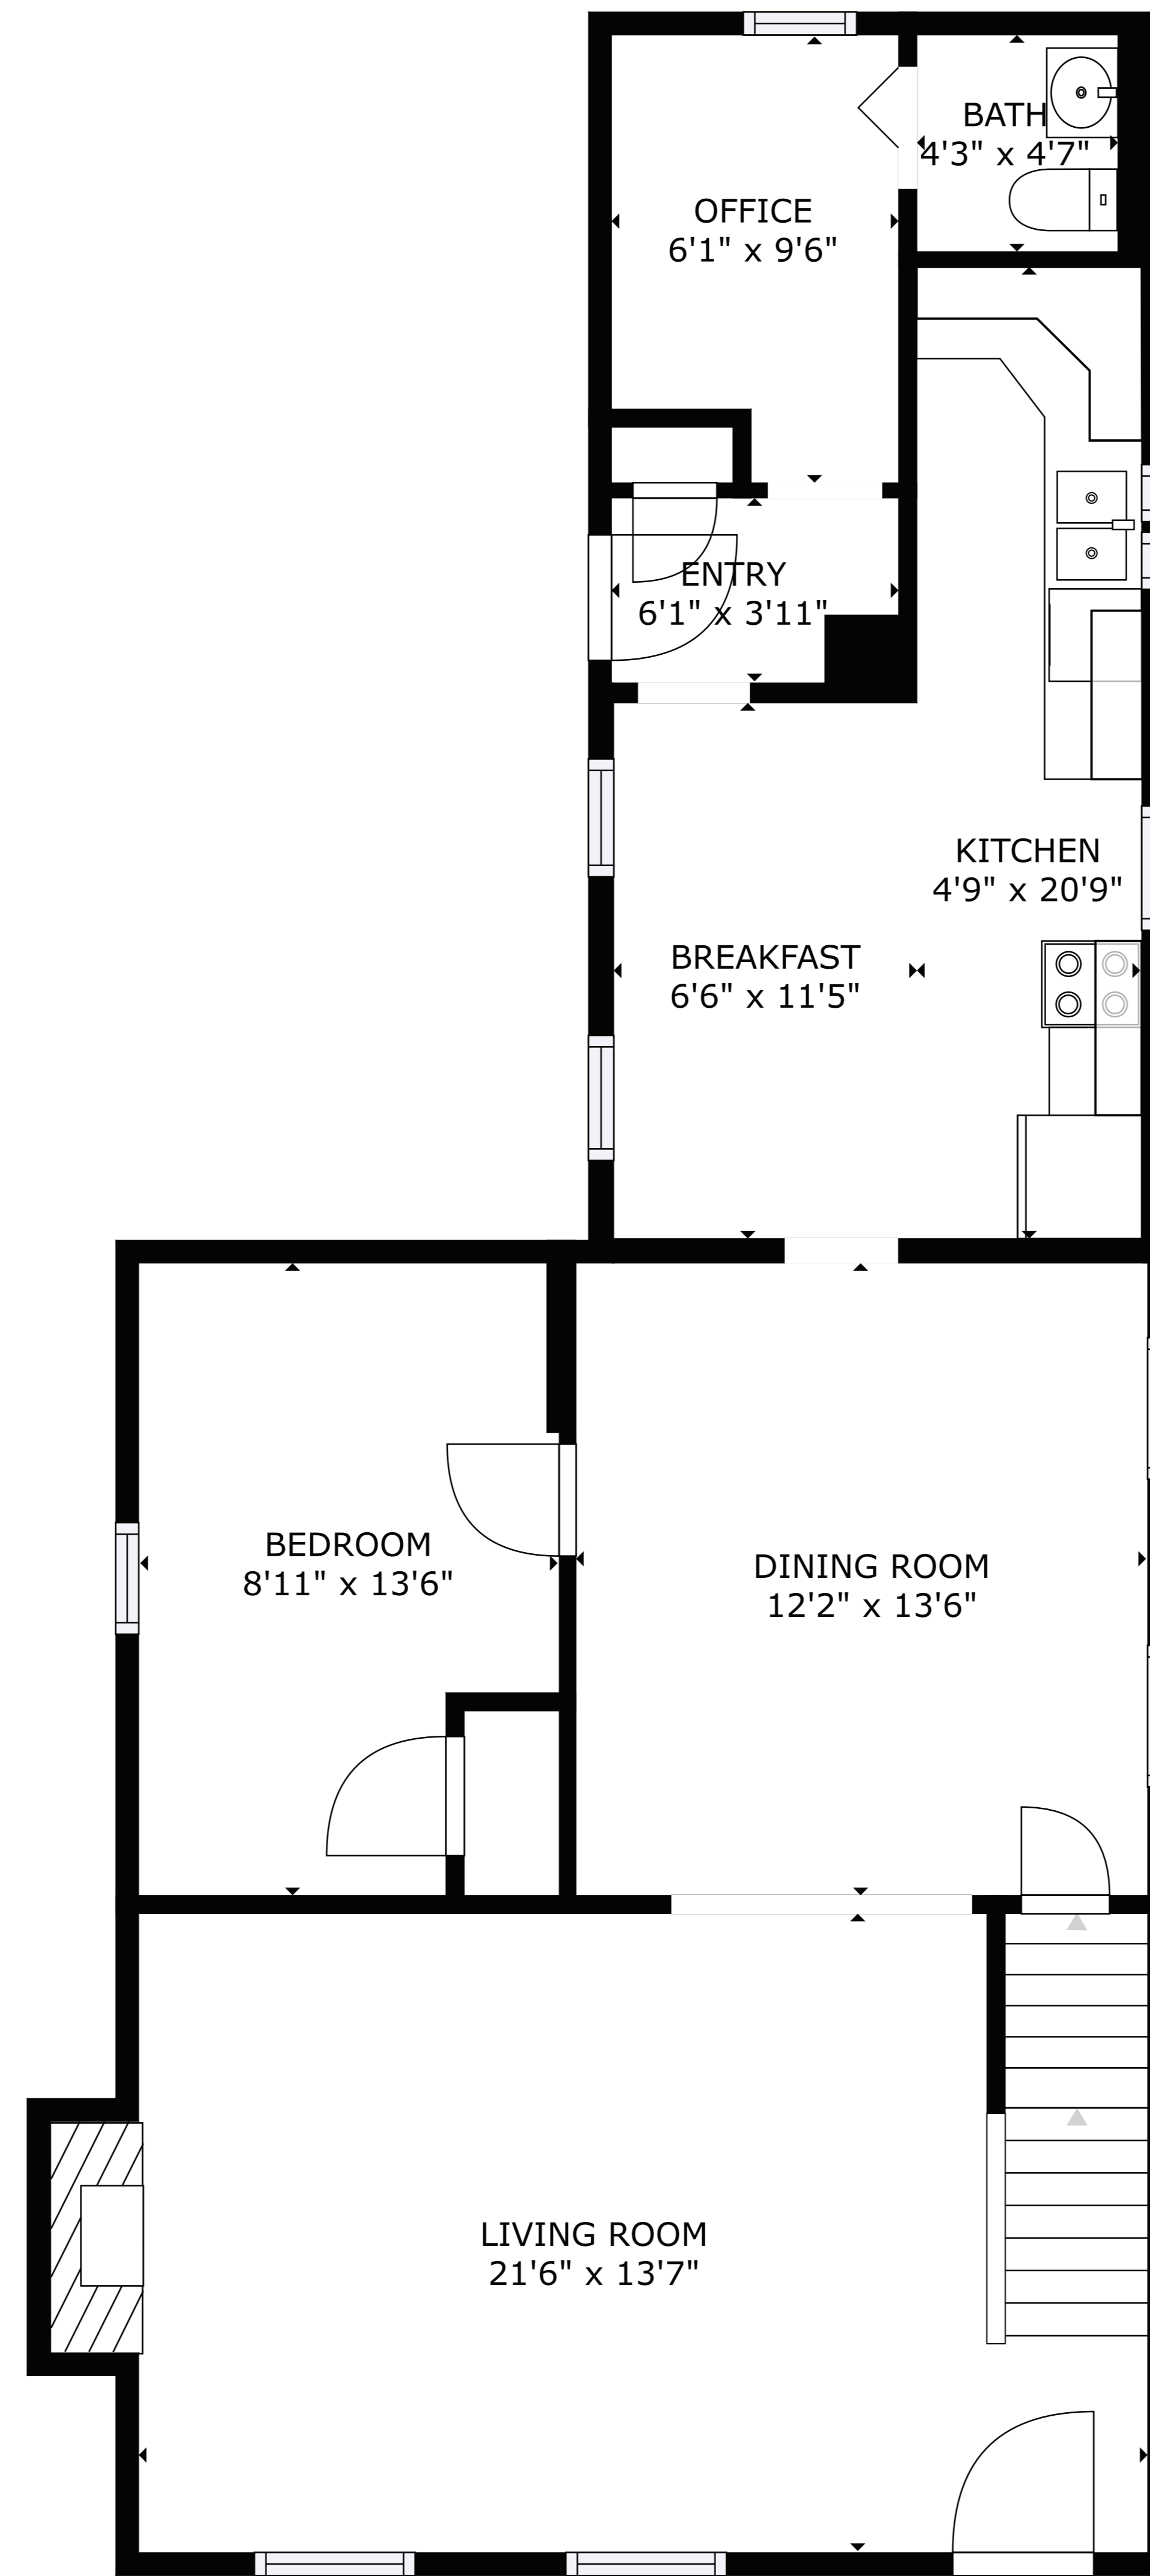

FLOOR 1

FLOOR 2

FLOOR 3

GROSS INTERNAL AREA  
 FLOOR 1: 793 sq. ft, FLOOR 2: 894 sq. ft  
 FLOOR 3: 589 sq. ft, EXCLUDED AREAS:  
 REDUCED HEADROOM BELOW 1.5M: 2 sq. ft  
 TOTAL: 2276 sq. ft

SIZES AND DIMENSIONS ARE APPROXIMATE, ACTUAL MAY VARY.