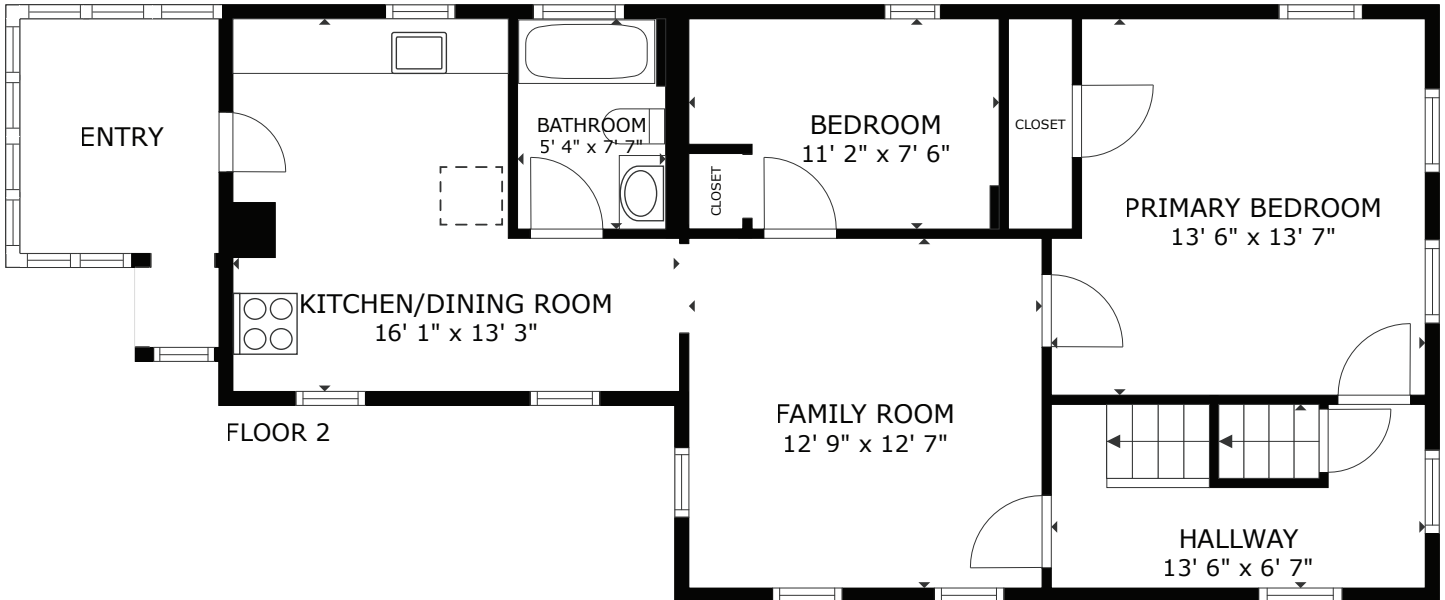

56 Pearl St Unit 2 - Milford, MA

GROSS INTERNAL AREA
FLOOR 2 841 sq.ft. FLOOR 3 207 sq.ft.
EXCLUDED AREAS : REDUCED HEADROOM 110 sq.ft.
TOTAL : 1,047 sq.ft.
SIZES AND DIMENSIONS ARE APPROXIMATE, ACTUAL MAY VARY.