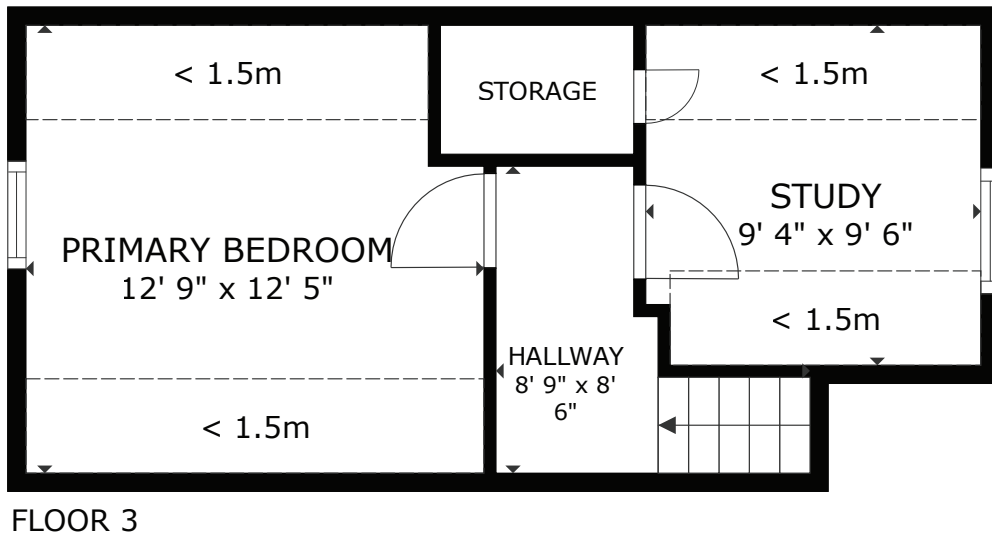

56 Pearl St Unit 2 - Milford, MA

GROSS INTERNAL AREA
FLOOR 2 841 sq.ft. FLOOR 3 207 sq.ft.
EXCLUDED AREAS : REDUCED HEADROOM 110 sq.ft.
TOTAL : 1,047 sq.ft.
SIZES AND DIMENSIONS ARE APPROXIMATE, ACTUAL MAY VARY.