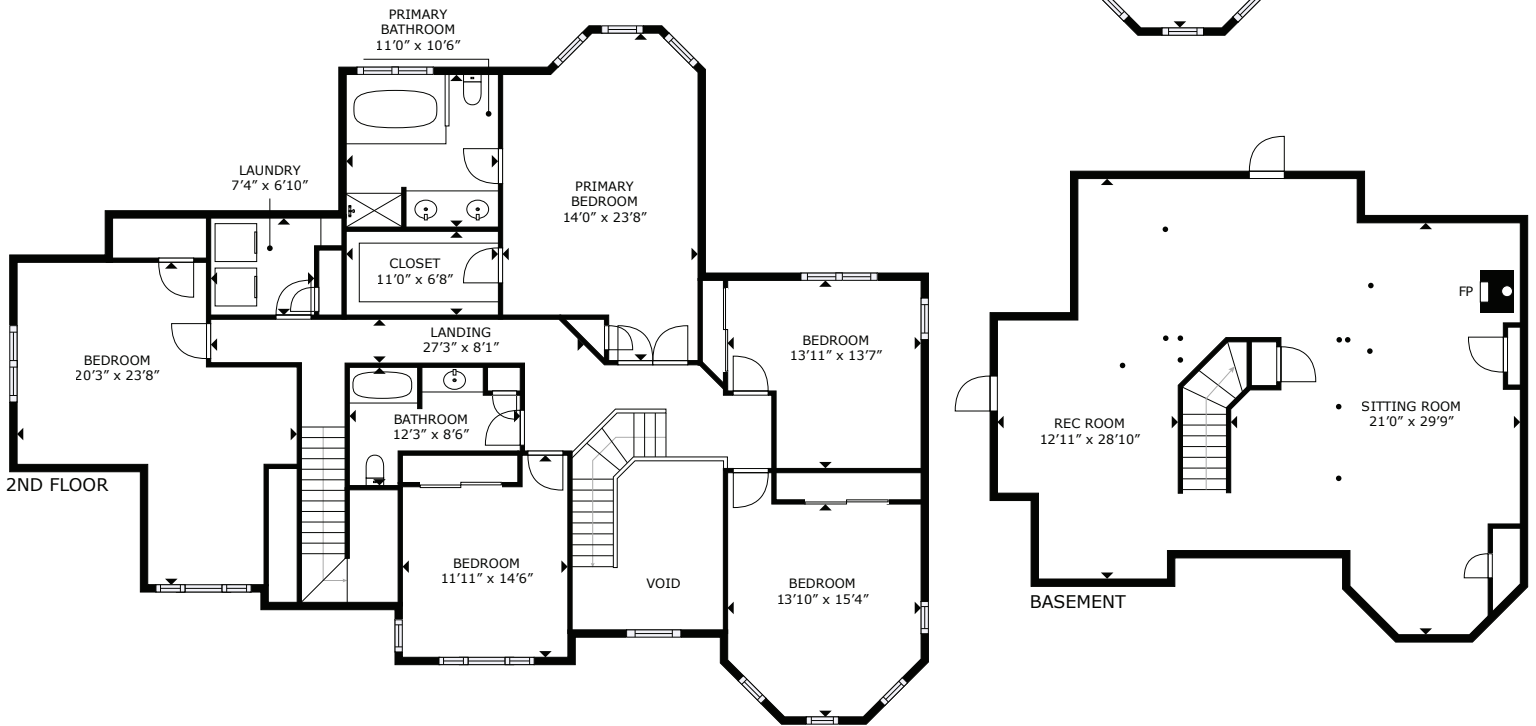

55 Spruce Ln - Canton, MA

**WILLIAM
RAVEIS**

Glasshouse Media
www.glasshousemedia.com
877.741.5637

Kelly White
William Raveis
508.962.4069

kelly.white@raveis.com