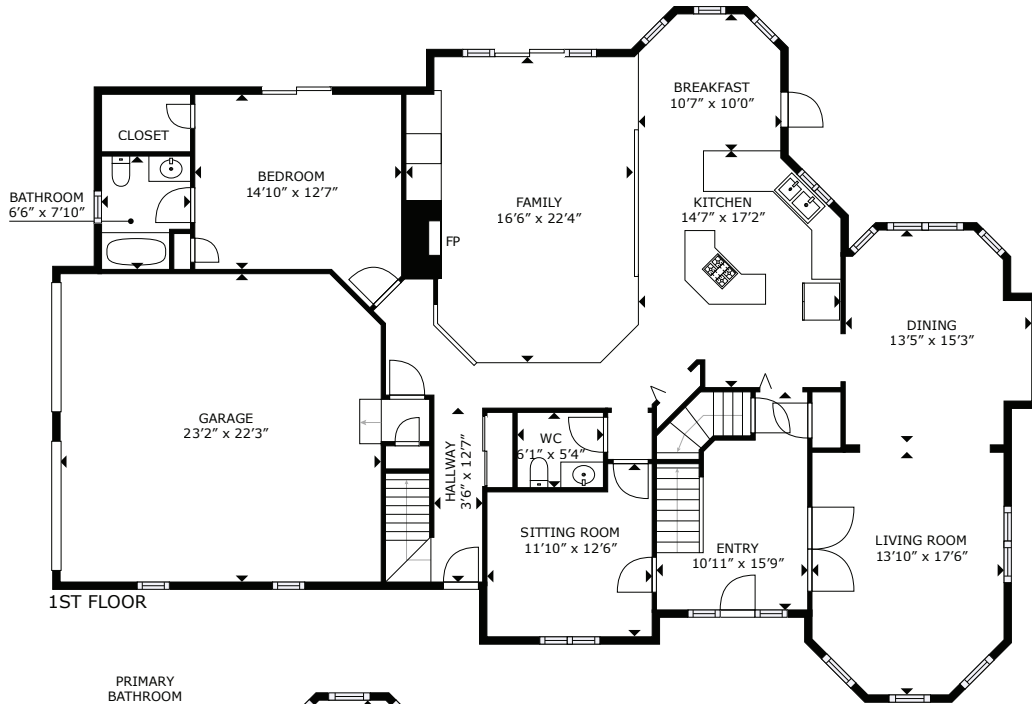

55 Spruce Ln - Canton, MA

**WILLIAM
RAVEIS**

Glasshouse Media
www.glasshousemedia.com
877.741.5637

Kelly White
William Raveis
508.962.4069

kelly.white@raveis.com