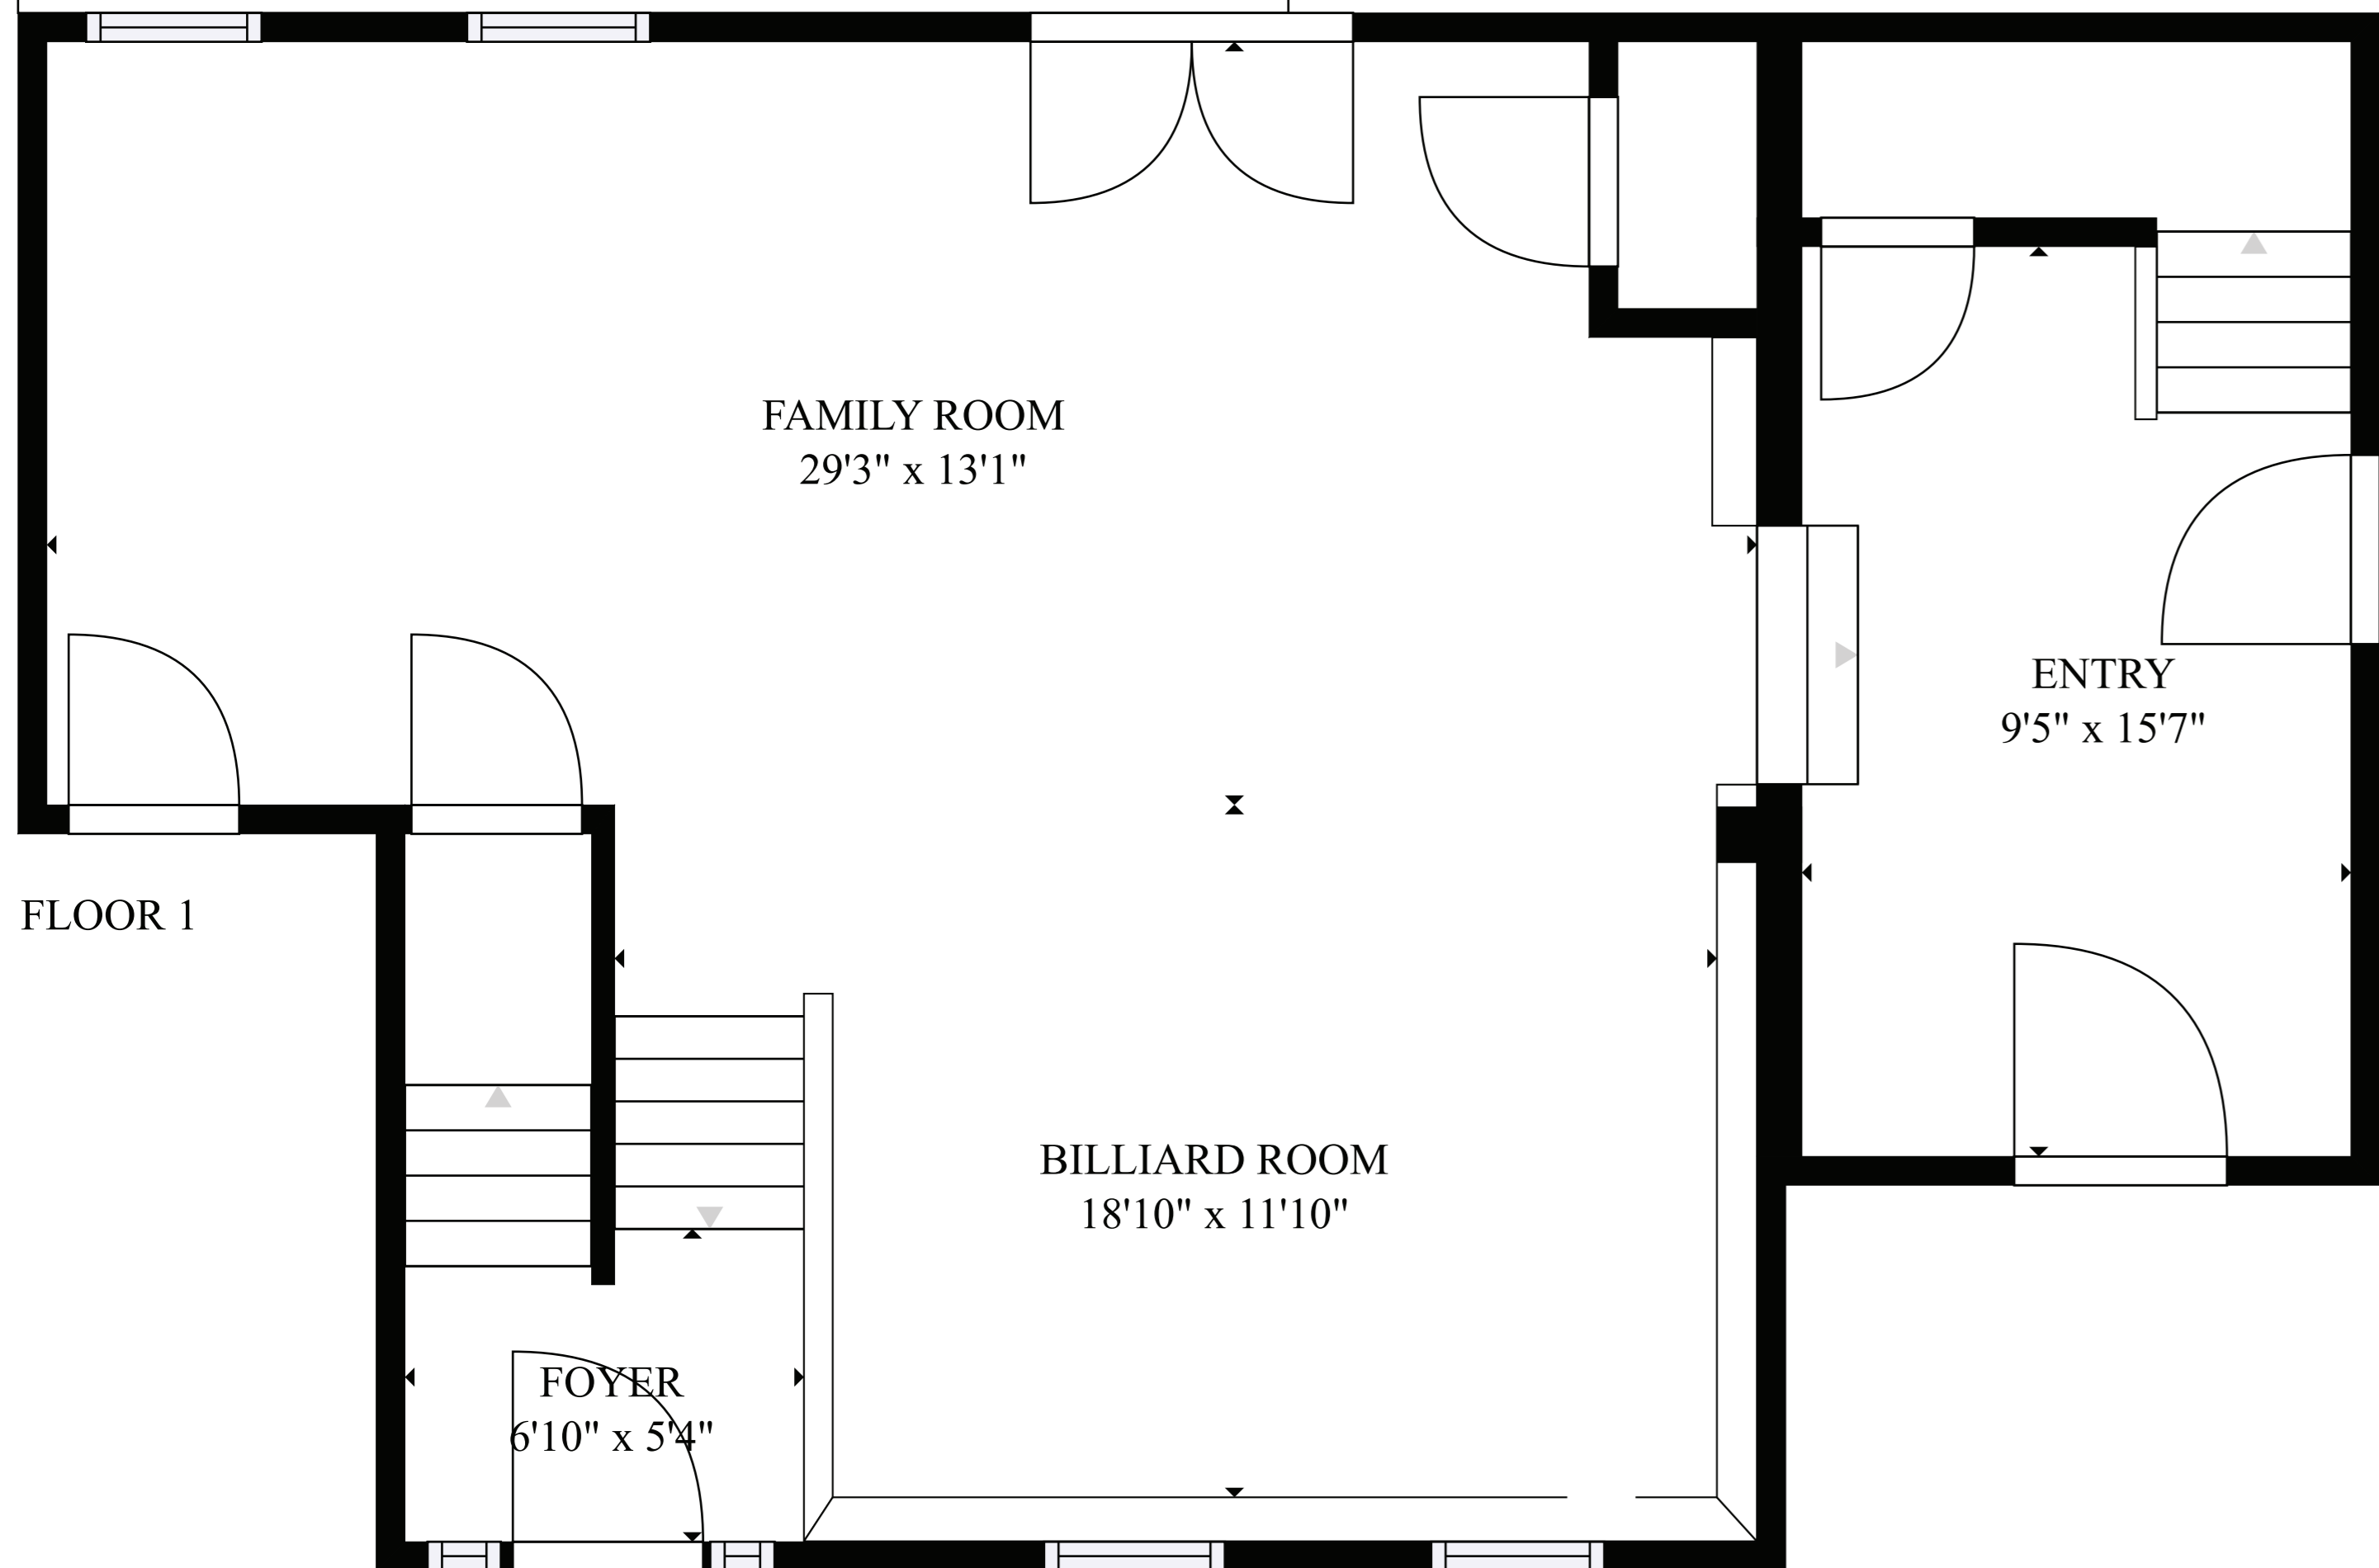

FLOOR 2

FLOOR 1

FLOOR 3

GROSS INTERNAL AREA  
 FLOOR 1: 867 sq ft, FLOOR 2: 1611 sq ft  
 FLOOR 3: 836 sq ft, EXCLUDED AREAS:  
 REDUCED HEADROOM BELOW 1.5M: 54 sq ft  
 TOTAL: 3314 sq ft

SIZES AND DIMENSIONS ARE APPROXIMATE, ACTUAL MAY VARY.