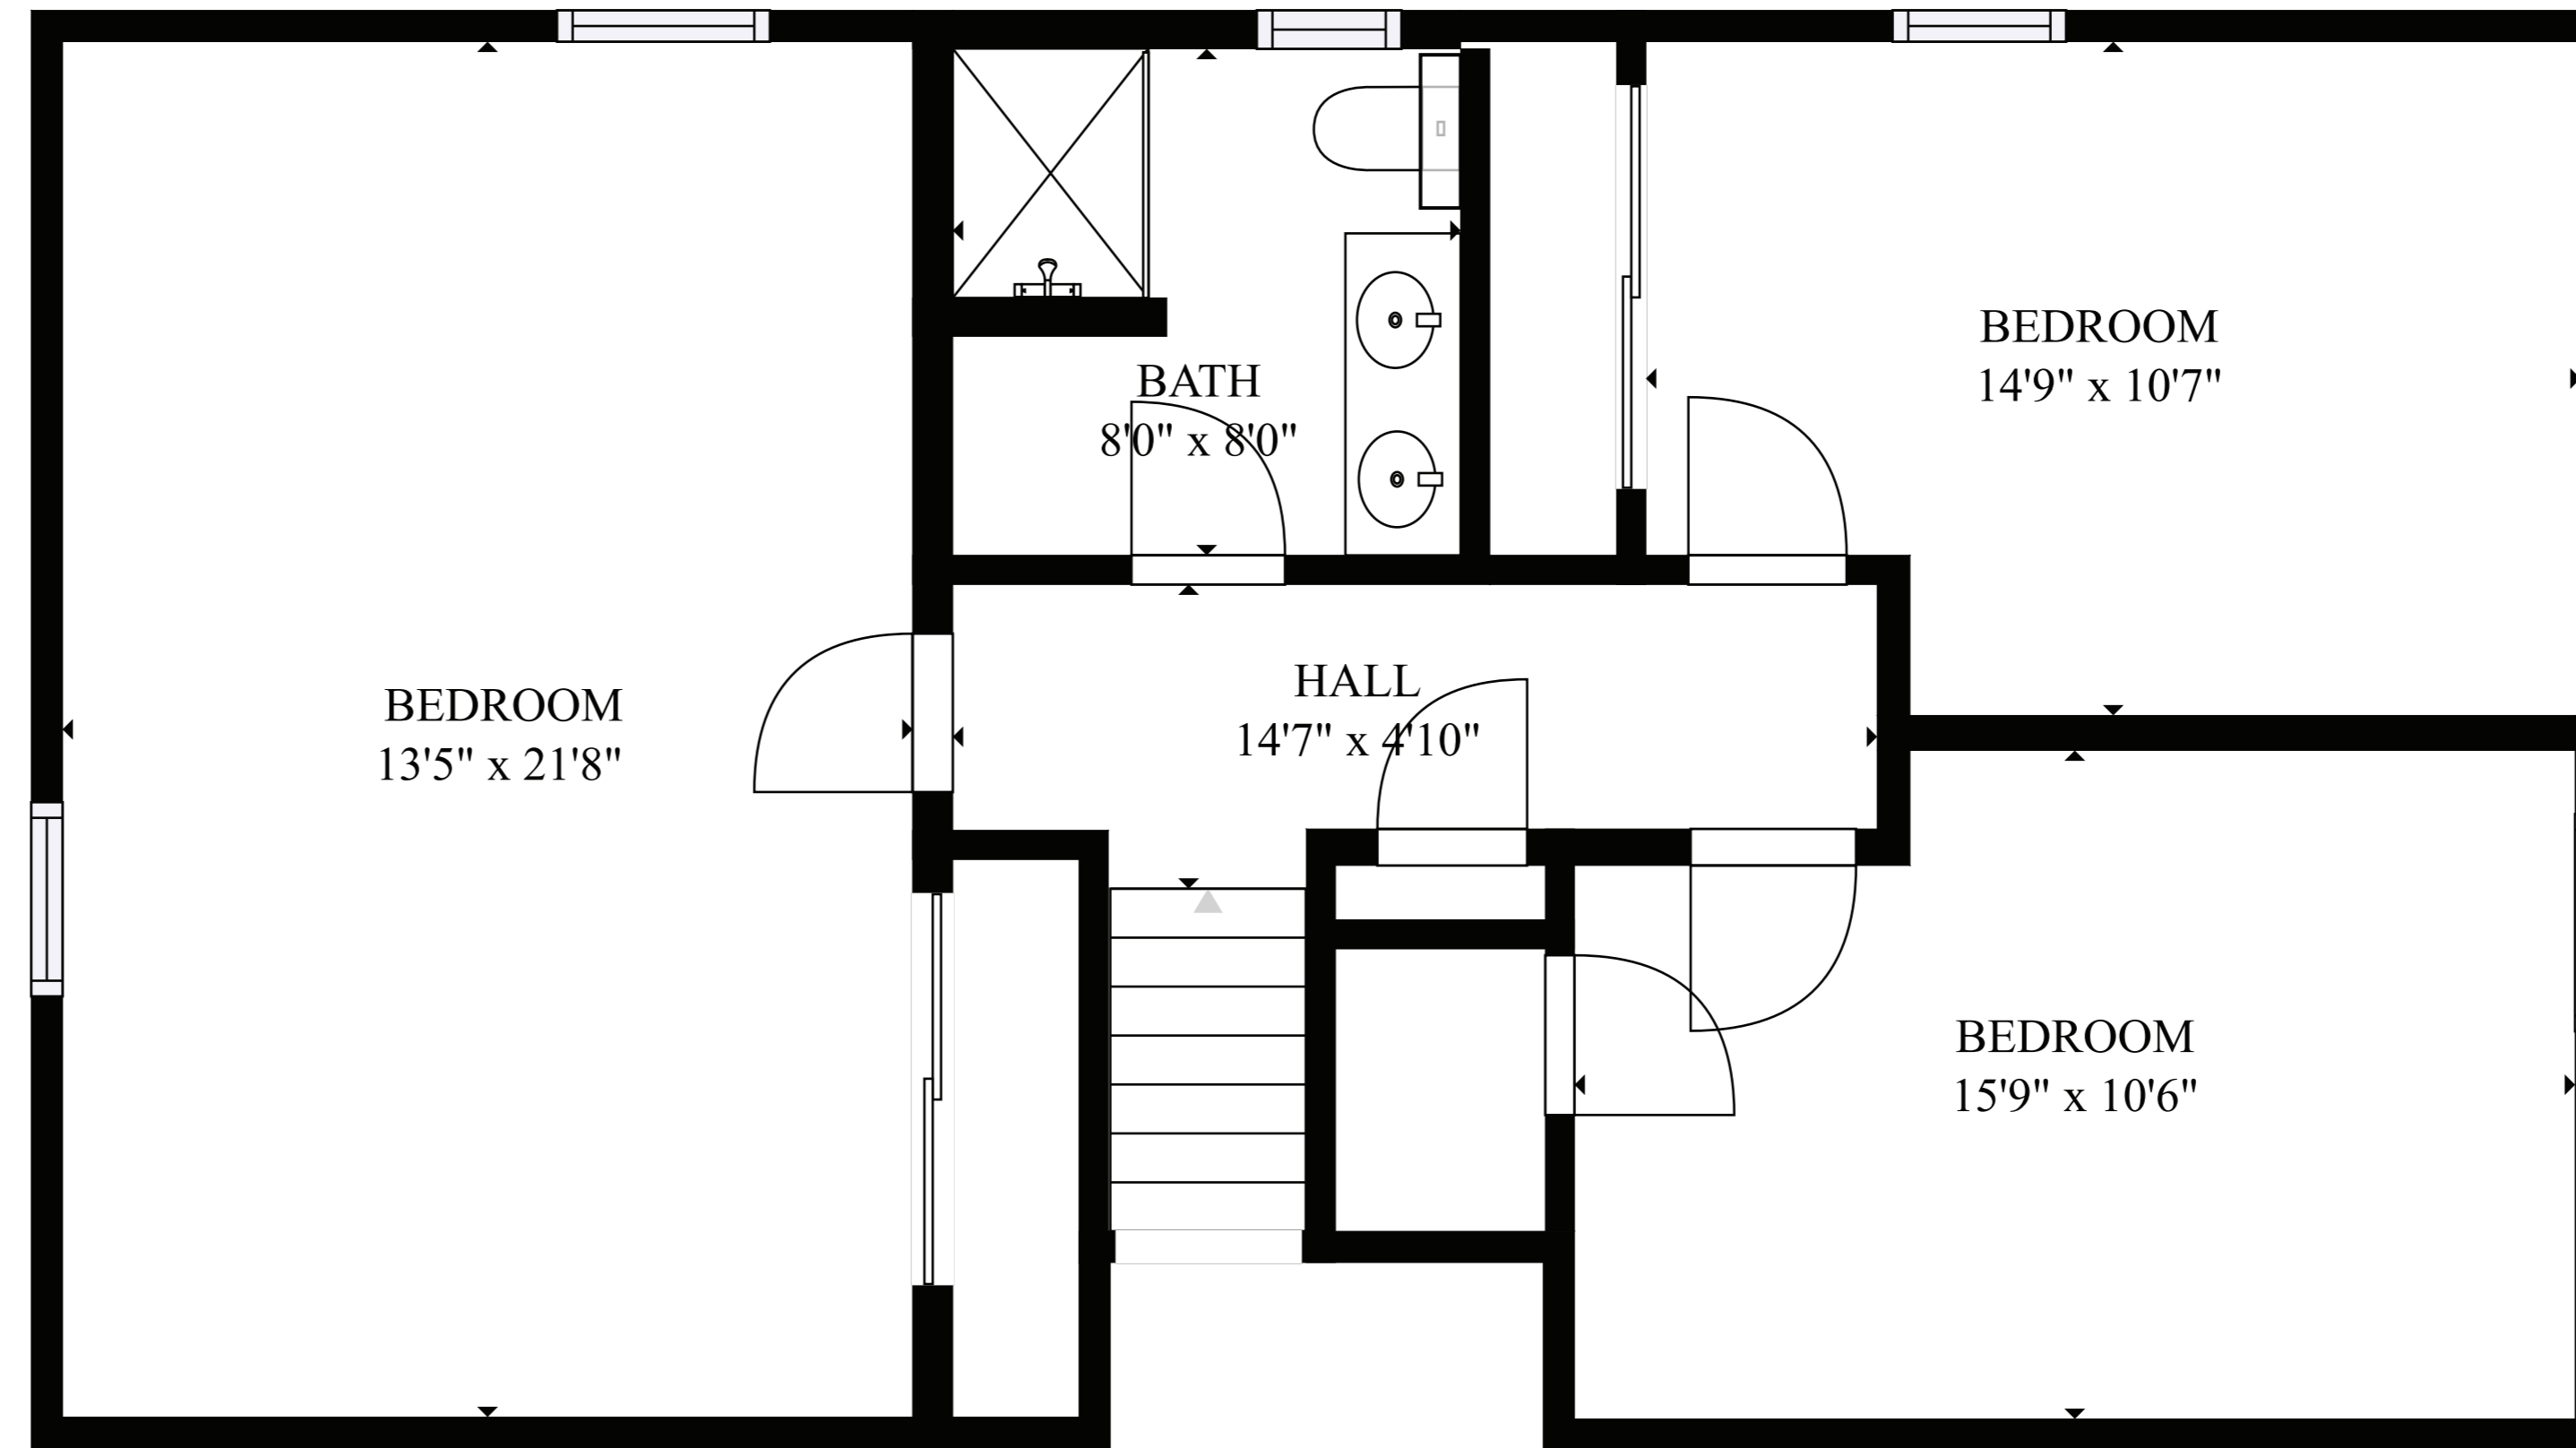

FLOOR 2

FLOOR 1

FLOOR 3

GROSS INTERNAL AREA  
 FLOOR 1: 867 sq ft, FLOOR 2: 1611 sq ft  
 FLOOR 3: 836 sq ft, EXCLUDED AREAS:  
 REDUCED HEADROOM BELOW 1.5M: 54 sq ft  
 TOTAL: 3314 sq ft

SIZES AND DIMENSIONS ARE APPROXIMATE, ACTUAL MAY VARY.