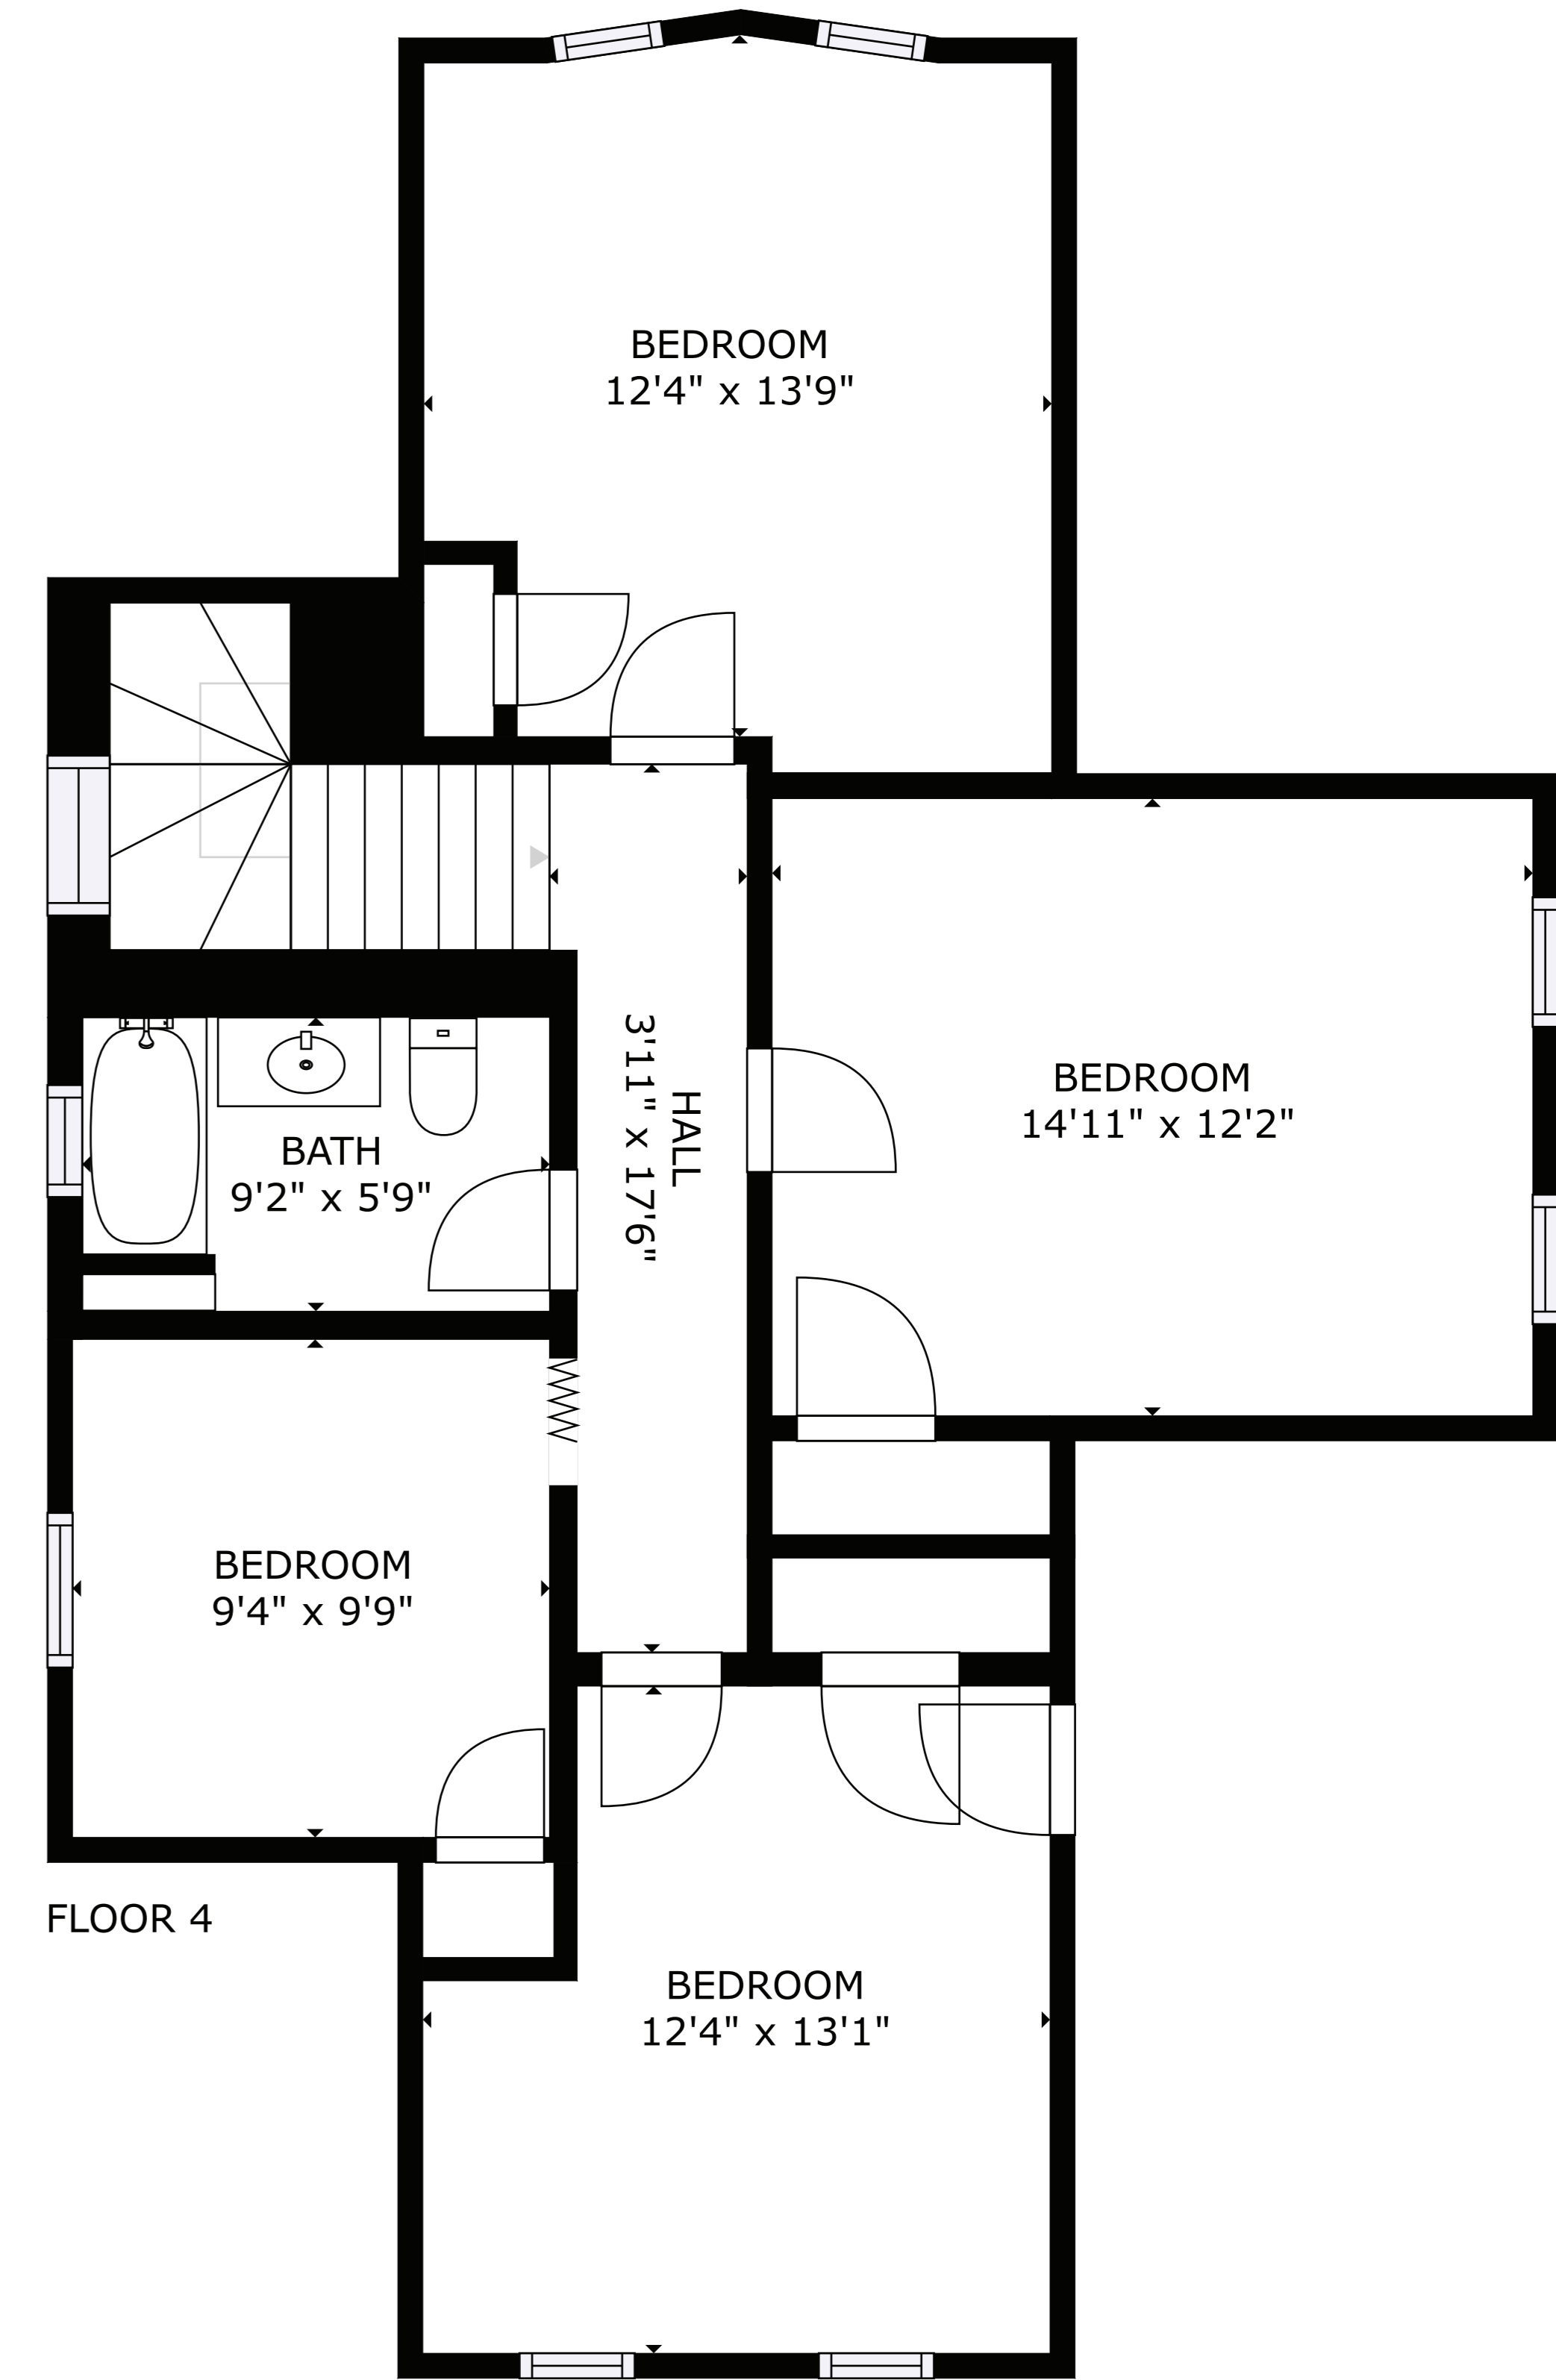

FLOOR 1

FLOOR 2

FLOOR 3

FLOOR 4

GROSS INTERNAL AREA
 FLOOR 1: 973 sq ft, FLOOR 2: 63 sq ft
 FLOOR 3: 1138 sq ft, FLOOR 4: 832 sq ft
 EXCLUDED AREAS: , PORCH: 64 sq ft
 TOTAL: 3007 sq ft

SIZES AND DIMENSIONS ARE APPROXIMATE, ACTUAL MAY VARY.