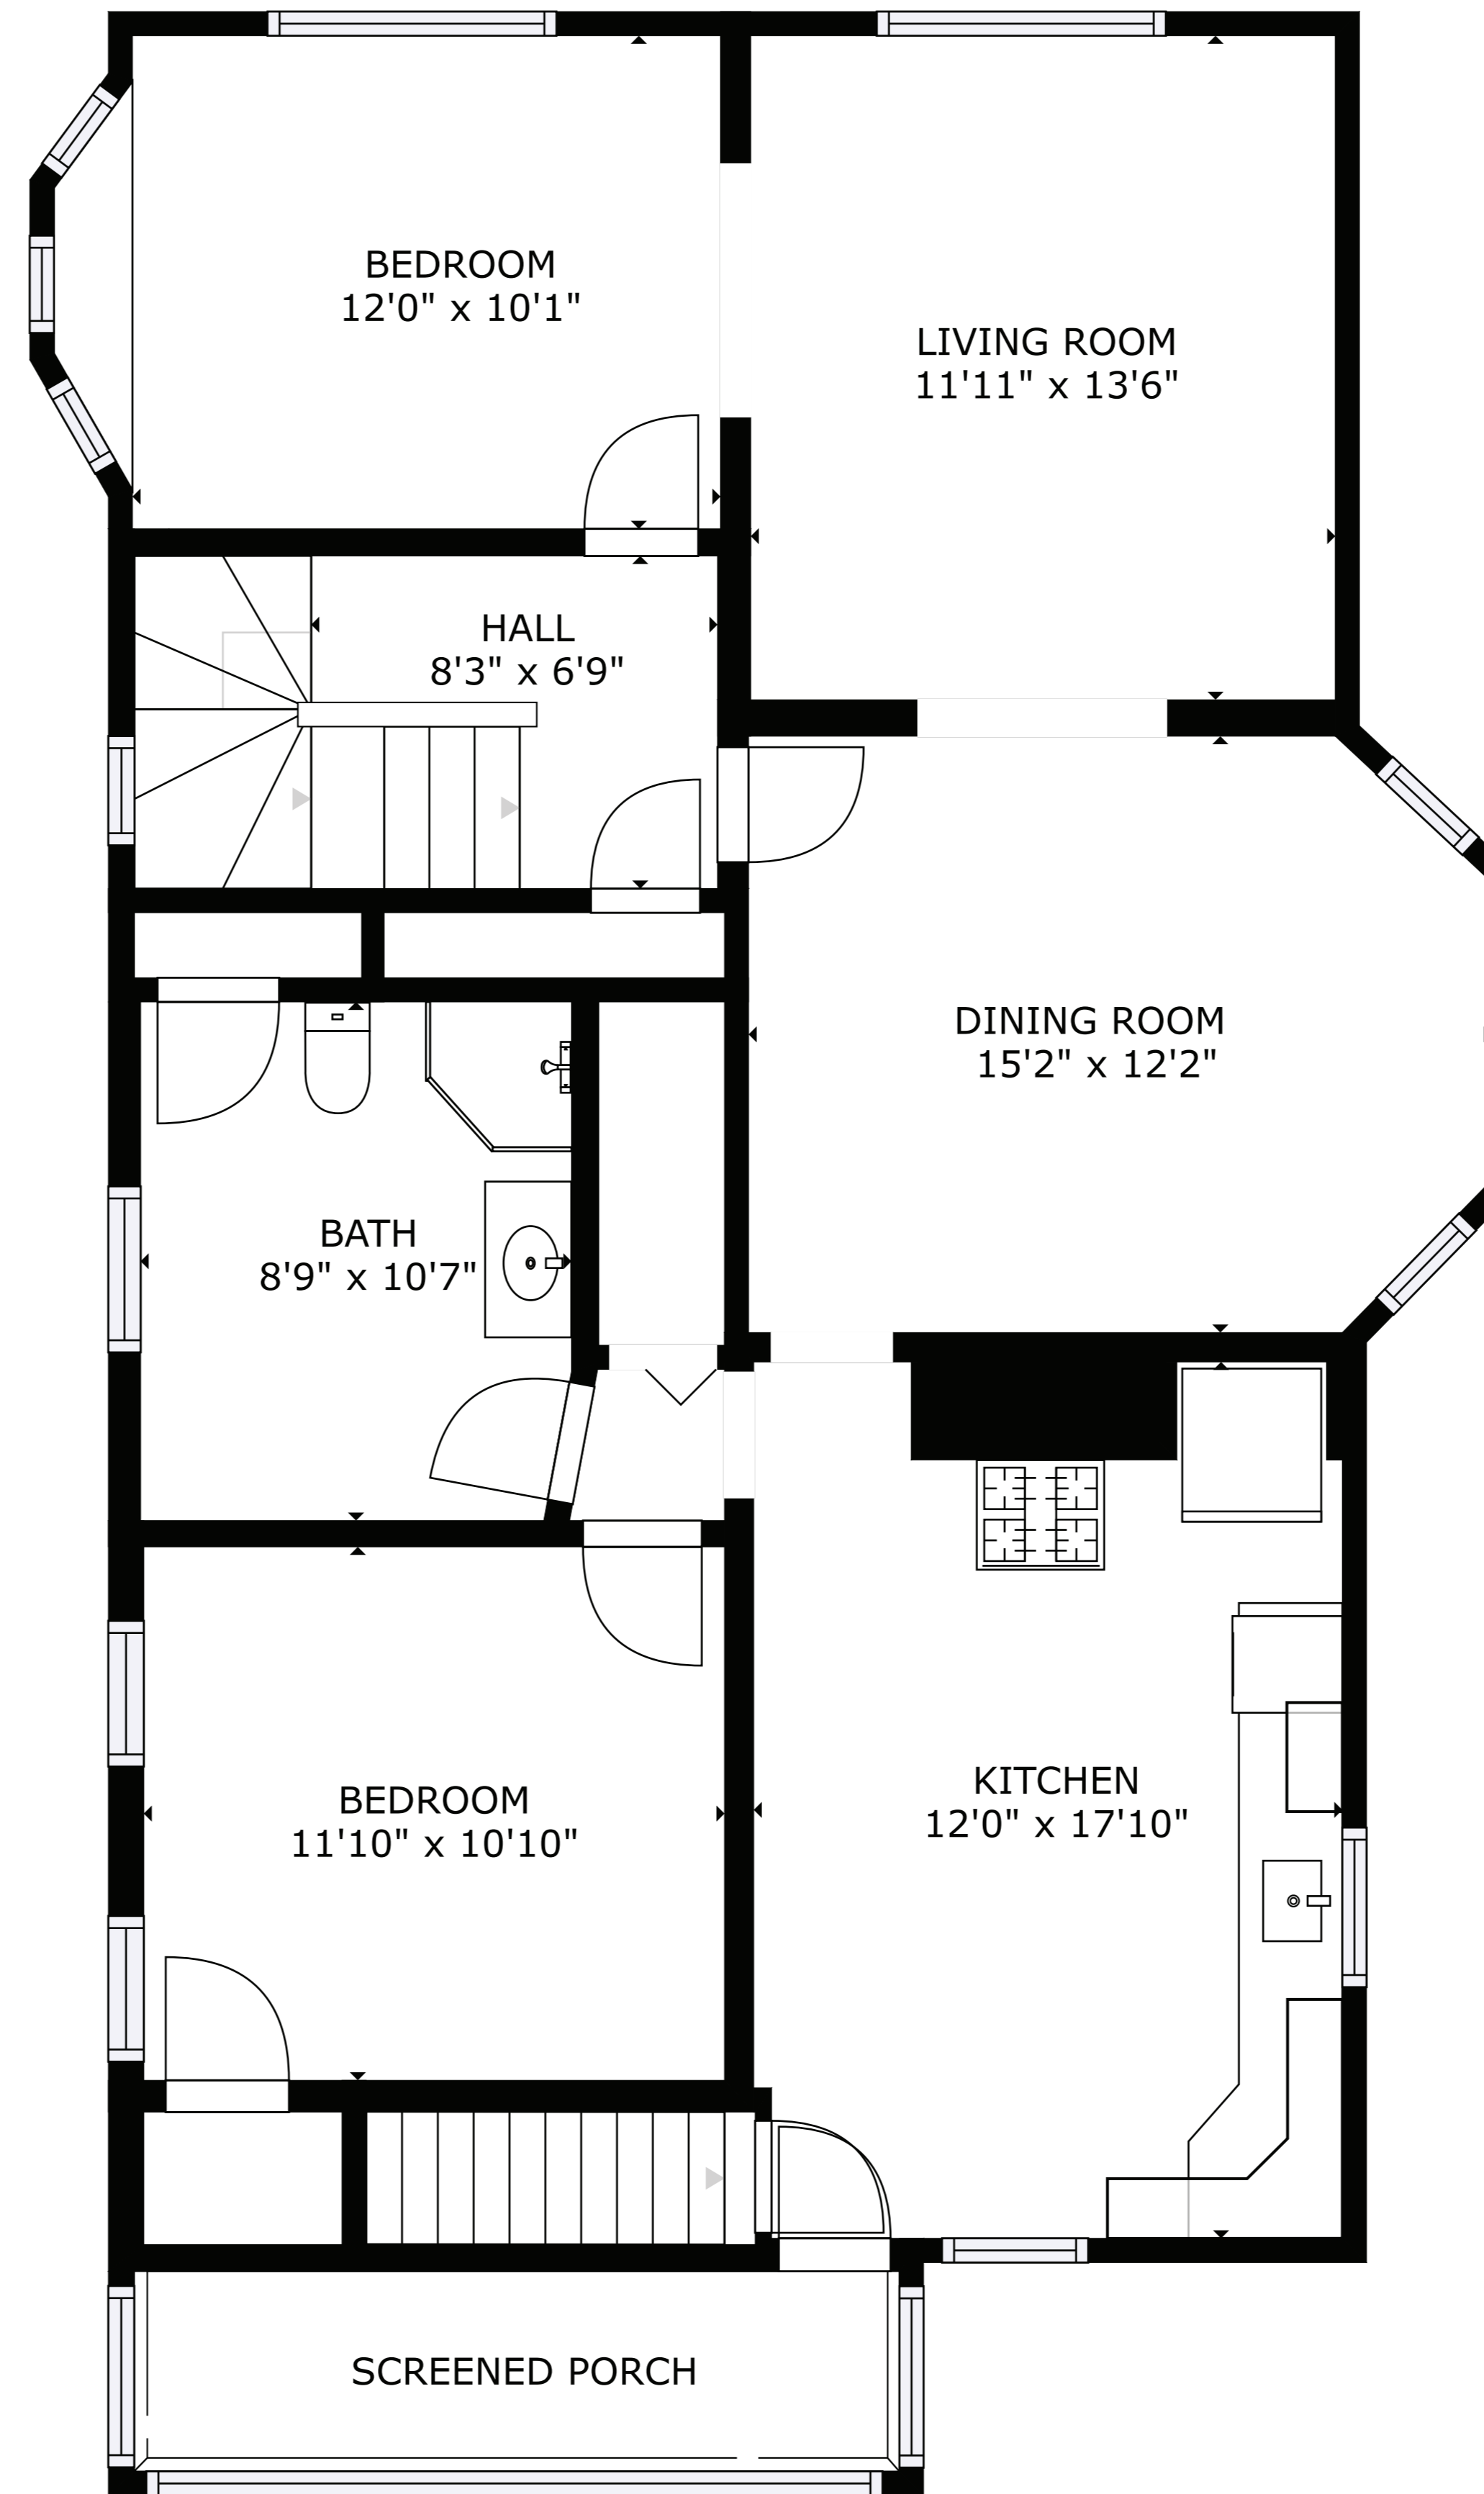

FLOOR 1

FLOOR 2

FLOOR 3

FLOOR 4

GROSS INTERNAL AREA
 FLOOR 1: 973 sq ft, FLOOR 2: 63 sq ft
 FLOOR 3: 1138 sq ft, FLOOR 4: 832 sq ft
 EXCLUDED AREAS: , PORCH: 64 sq ft
 TOTAL: 3007 sq ft

SIZES AND DIMENSIONS ARE APPROXIMATE, ACTUAL MAY VARY.