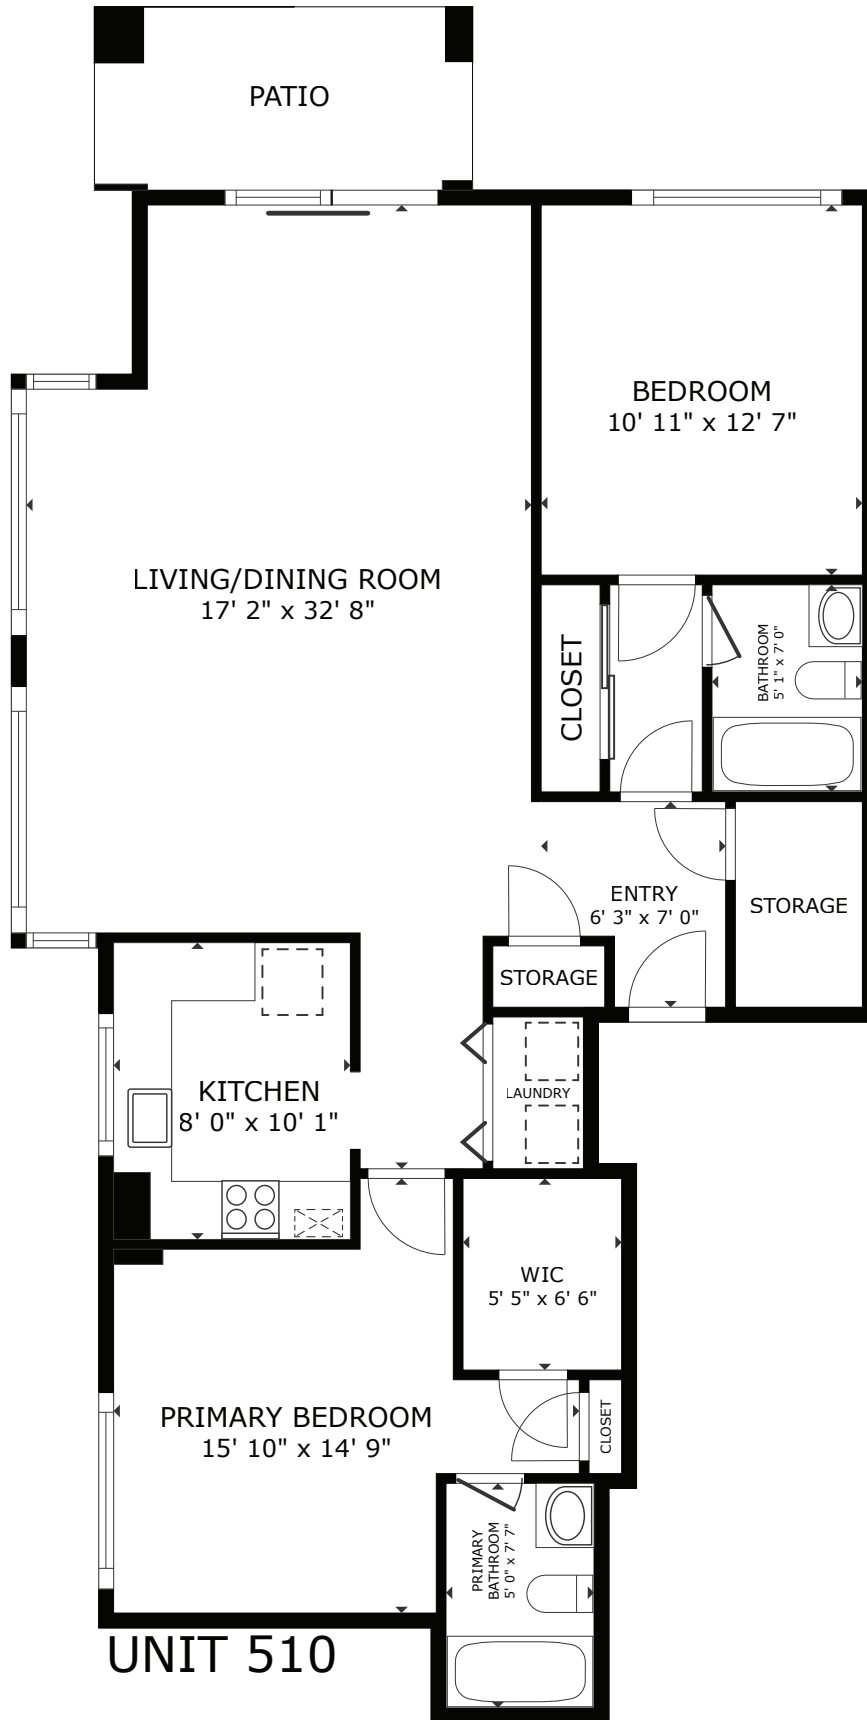

50 Watertown St Unit 510 - Watertown, MA

UNIT 510

GROSS INTERNAL AREA
UNIT 510: 1,096 sq.ft.
EXCLUDED AREAS : PATIO 75 sq.ft.
TOTAL : 1,096 sq.ft.

This floor plan is an approximation, and is intended for marketing purposes only. This information has been provided with the sellers permission. © 2024 Glasshouse Media Inc.