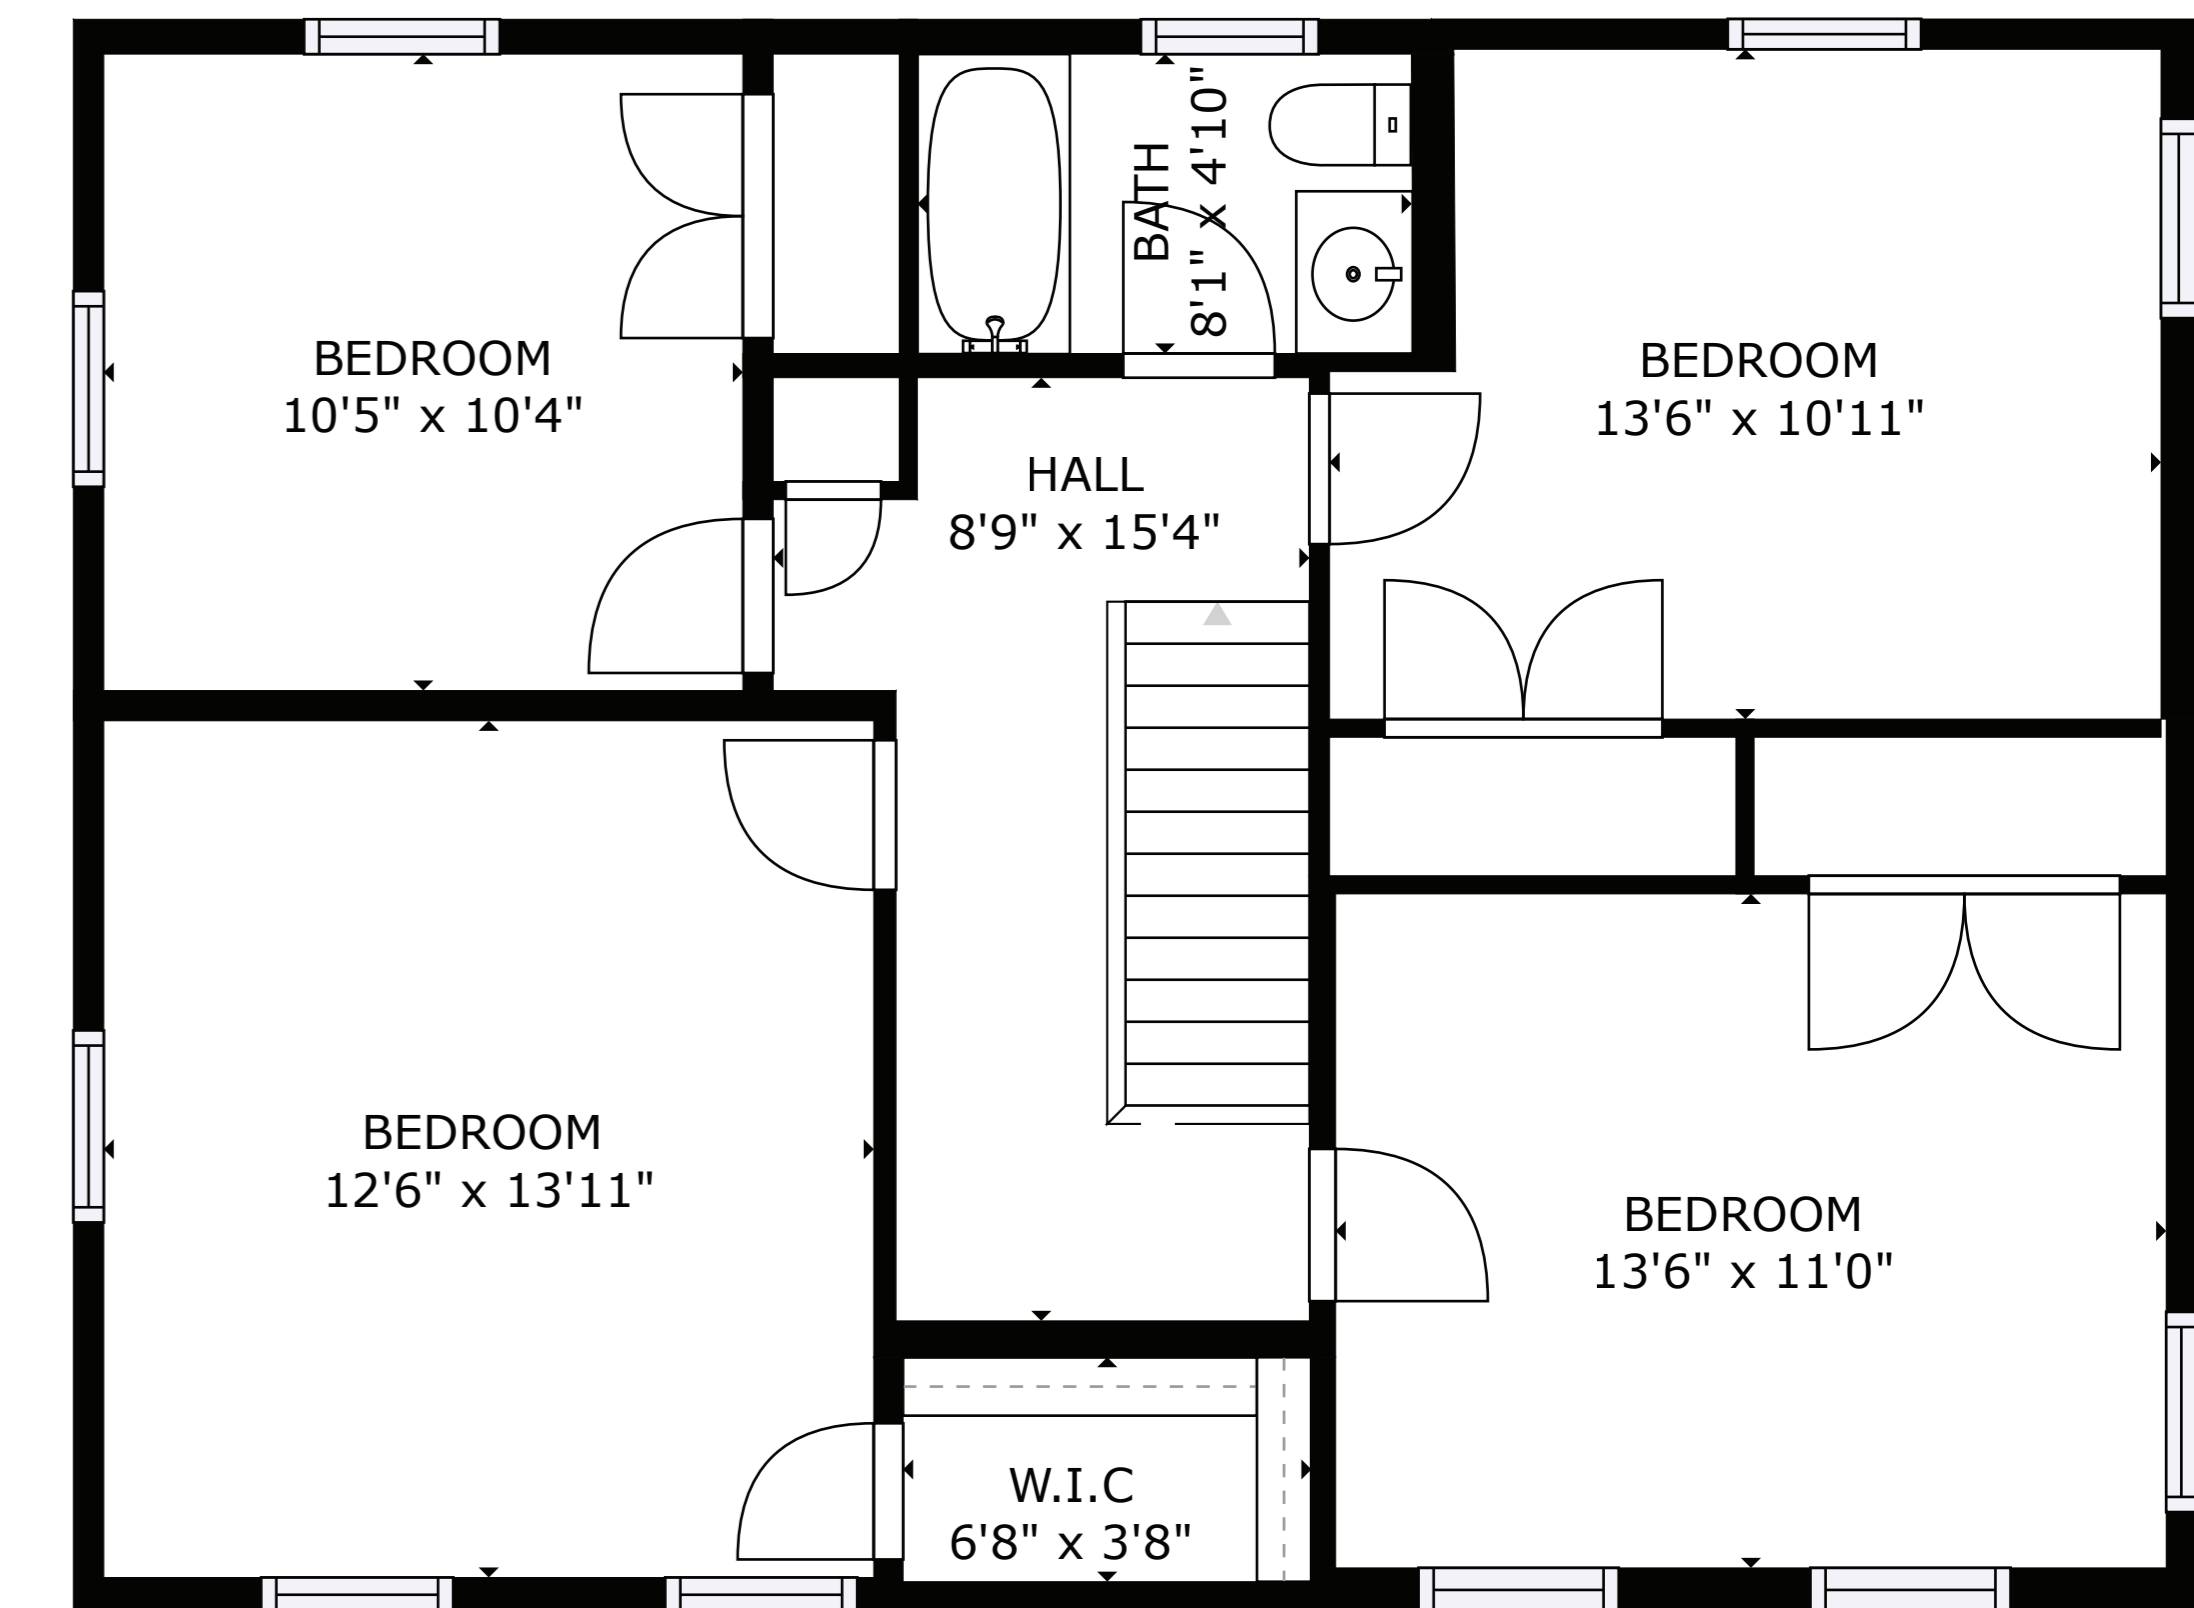

FLOOR 1

FLOOR 2

FLOOR 3

GROSS INTERNAL AREA
 FLOOR 1: 738 sq ft, FLOOR 2: 788 sq ft
 FLOOR 3: 830 sq ft, EXCLUDED AREAS:
 GARAGE: 266 sq ft
 TOTAL: 2356 sq ft

SIZES AND DIMENSIONS ARE APPROXIMATE, ACTUAL MAY VARY.