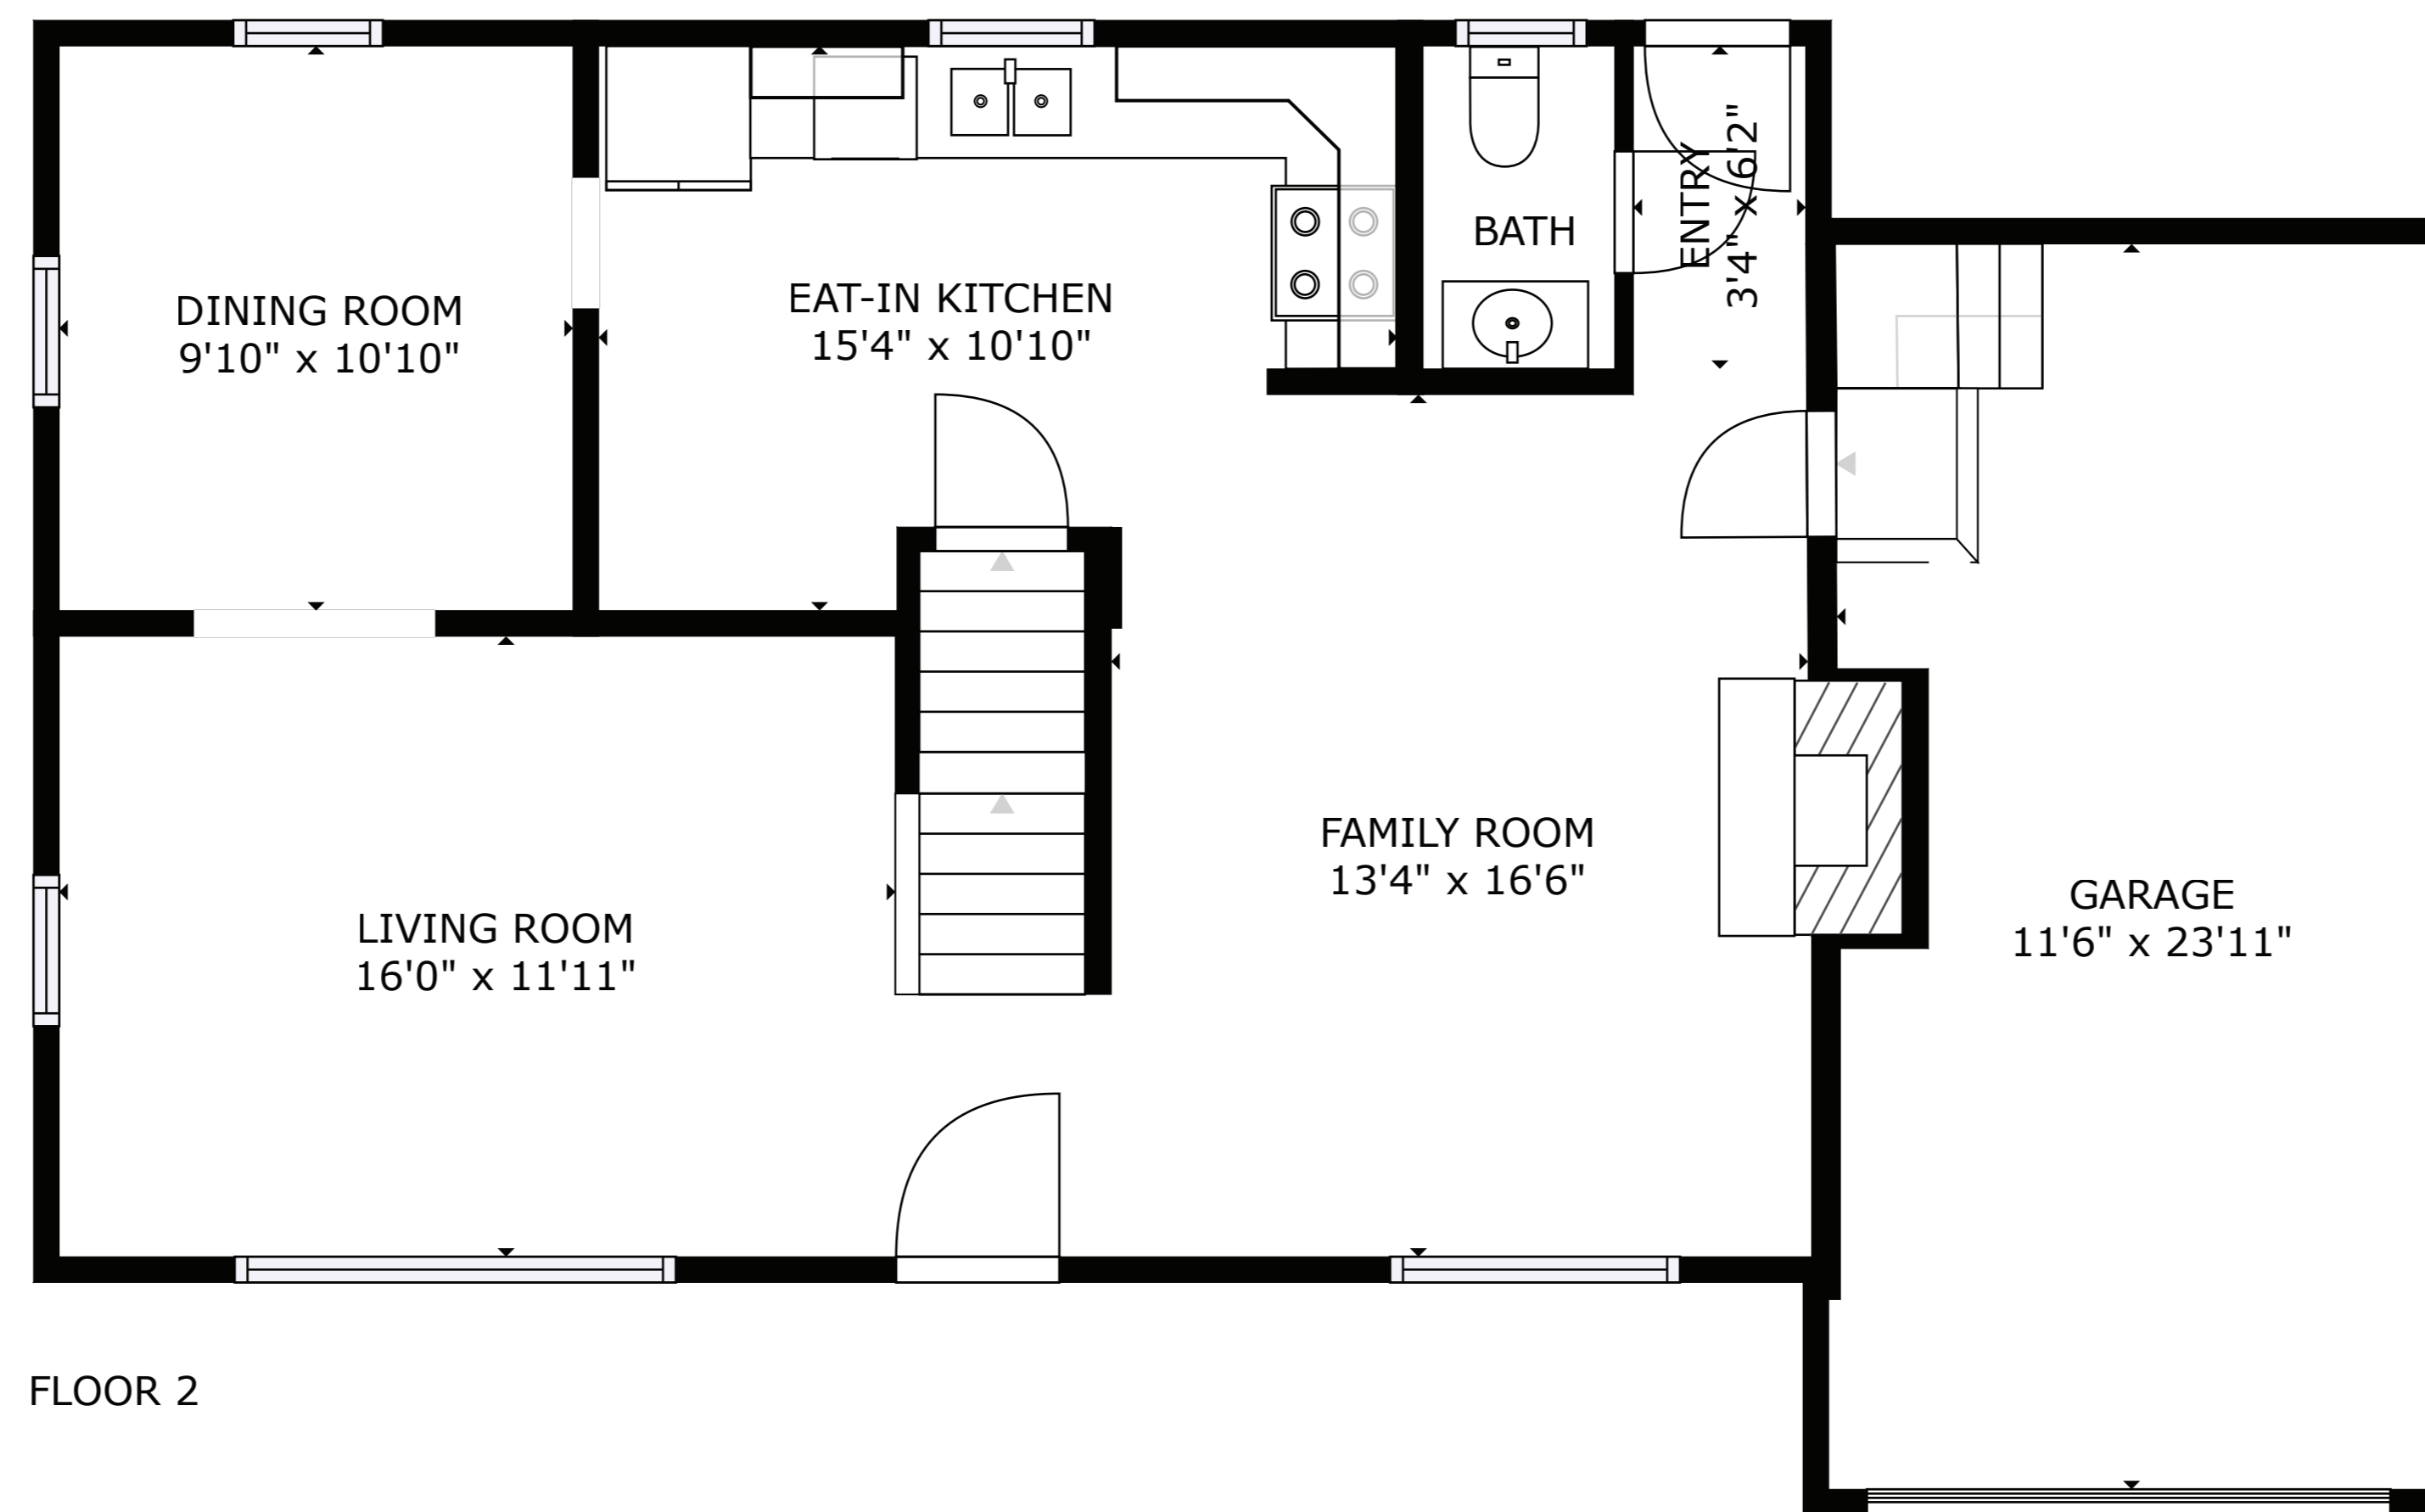

FLOOR 1

FLOOR 2

FLOOR 3

GROSS INTERNAL AREA
 FLOOR 1: 738 sq ft, FLOOR 2: 788 sq ft
 FLOOR 3: 830 sq ft, EXCLUDED AREAS:
 GARAGE: 266 sq ft
 TOTAL: 2356 sq ft

SIZES AND DIMENSIONS ARE APPROXIMATE, ACTUAL MAY VARY.