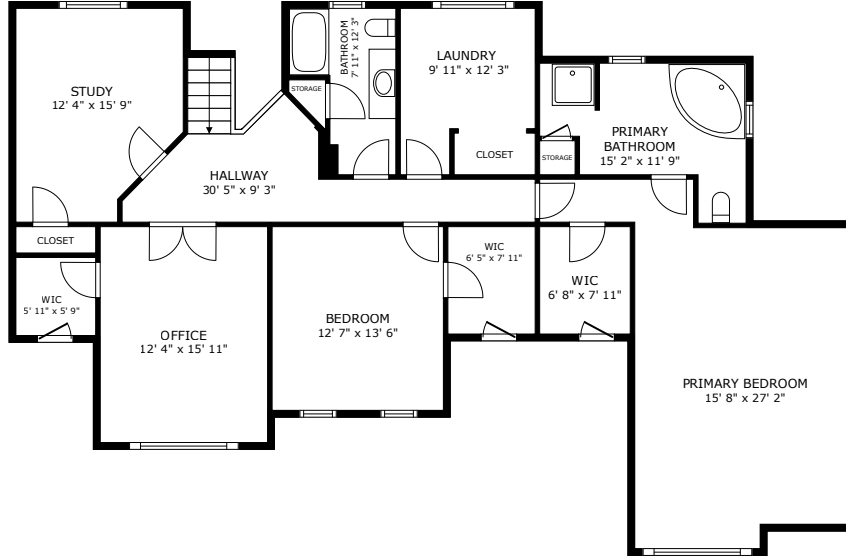

## UPPER LEVEL

## LOWER LEVEL

GROSS INTERNAL AREA  
 MAIN LEVEL 1,744 sq.ft. UPPER LEVEL 1,646 sq.ft.  
 EXCLUDED AREAS : GARAGE 609 sq.ft. LOWER LEVEL 1,618 sq.ft.  
 TOTAL : 3,390 sq.ft.  
 SIZES AND DIMENSIONS ARE APPROXIMATE, ACTUAL MAY VARY.