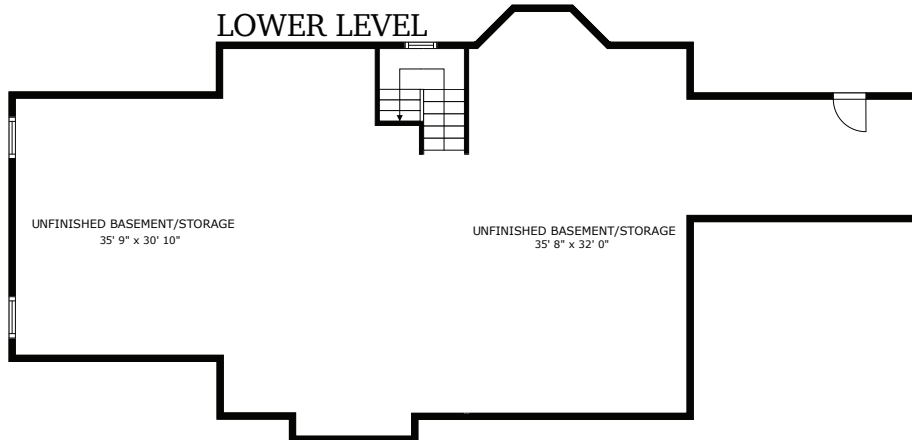

## UPPER LEVEL

## LOWER LEVEL

GROSS INTERNAL AREA  
 MAIN LEVEL 1,744 sq.ft. UPPER LEVEL 1,646 sq.ft.  
 EXCLUDED AREAS : GARAGE 609 sq.ft. LOWER LEVEL 1,618 sq.ft.  
 TOTAL : 3,390 sq.ft.  
 SIZES AND DIMENSIONS ARE APPROXIMATE, ACTUAL MAY VARY.