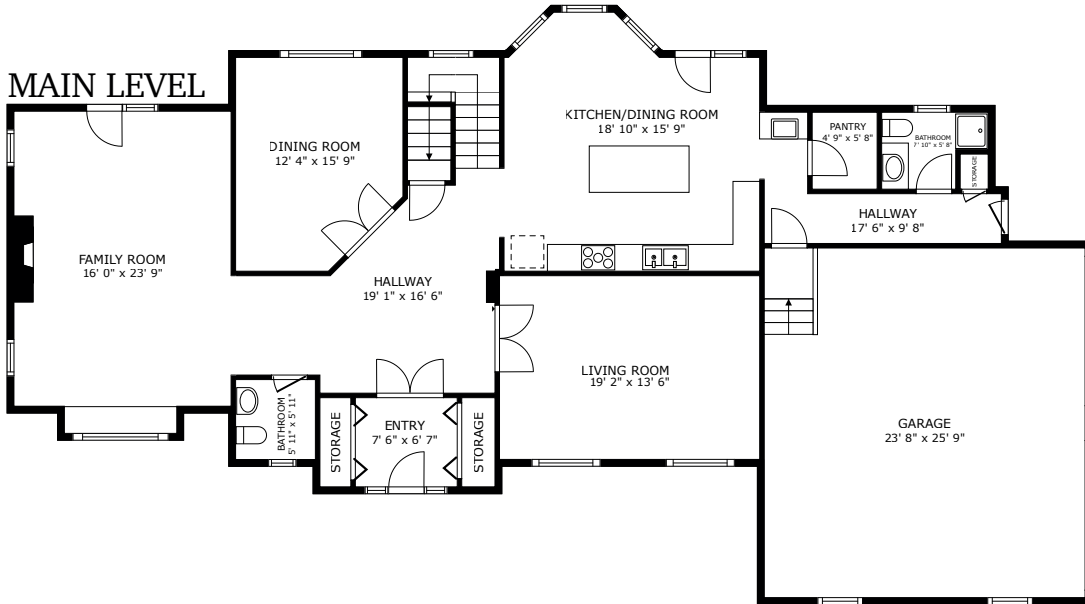

## UPPER LEVEL

## LOWER LEVEL

GROSS INTERNAL AREA  
 MAIN LEVEL 1,744 sq.ft. UPPER LEVEL 1,646 sq.ft.  
 EXCLUDED AREAS : GARAGE 609 sq.ft. LOWER LEVEL 1,618 sq.ft.  
 TOTAL : 3,390 sq.ft.  
 SIZES AND DIMENSIONS ARE APPROXIMATE, ACTUAL MAY VARY.