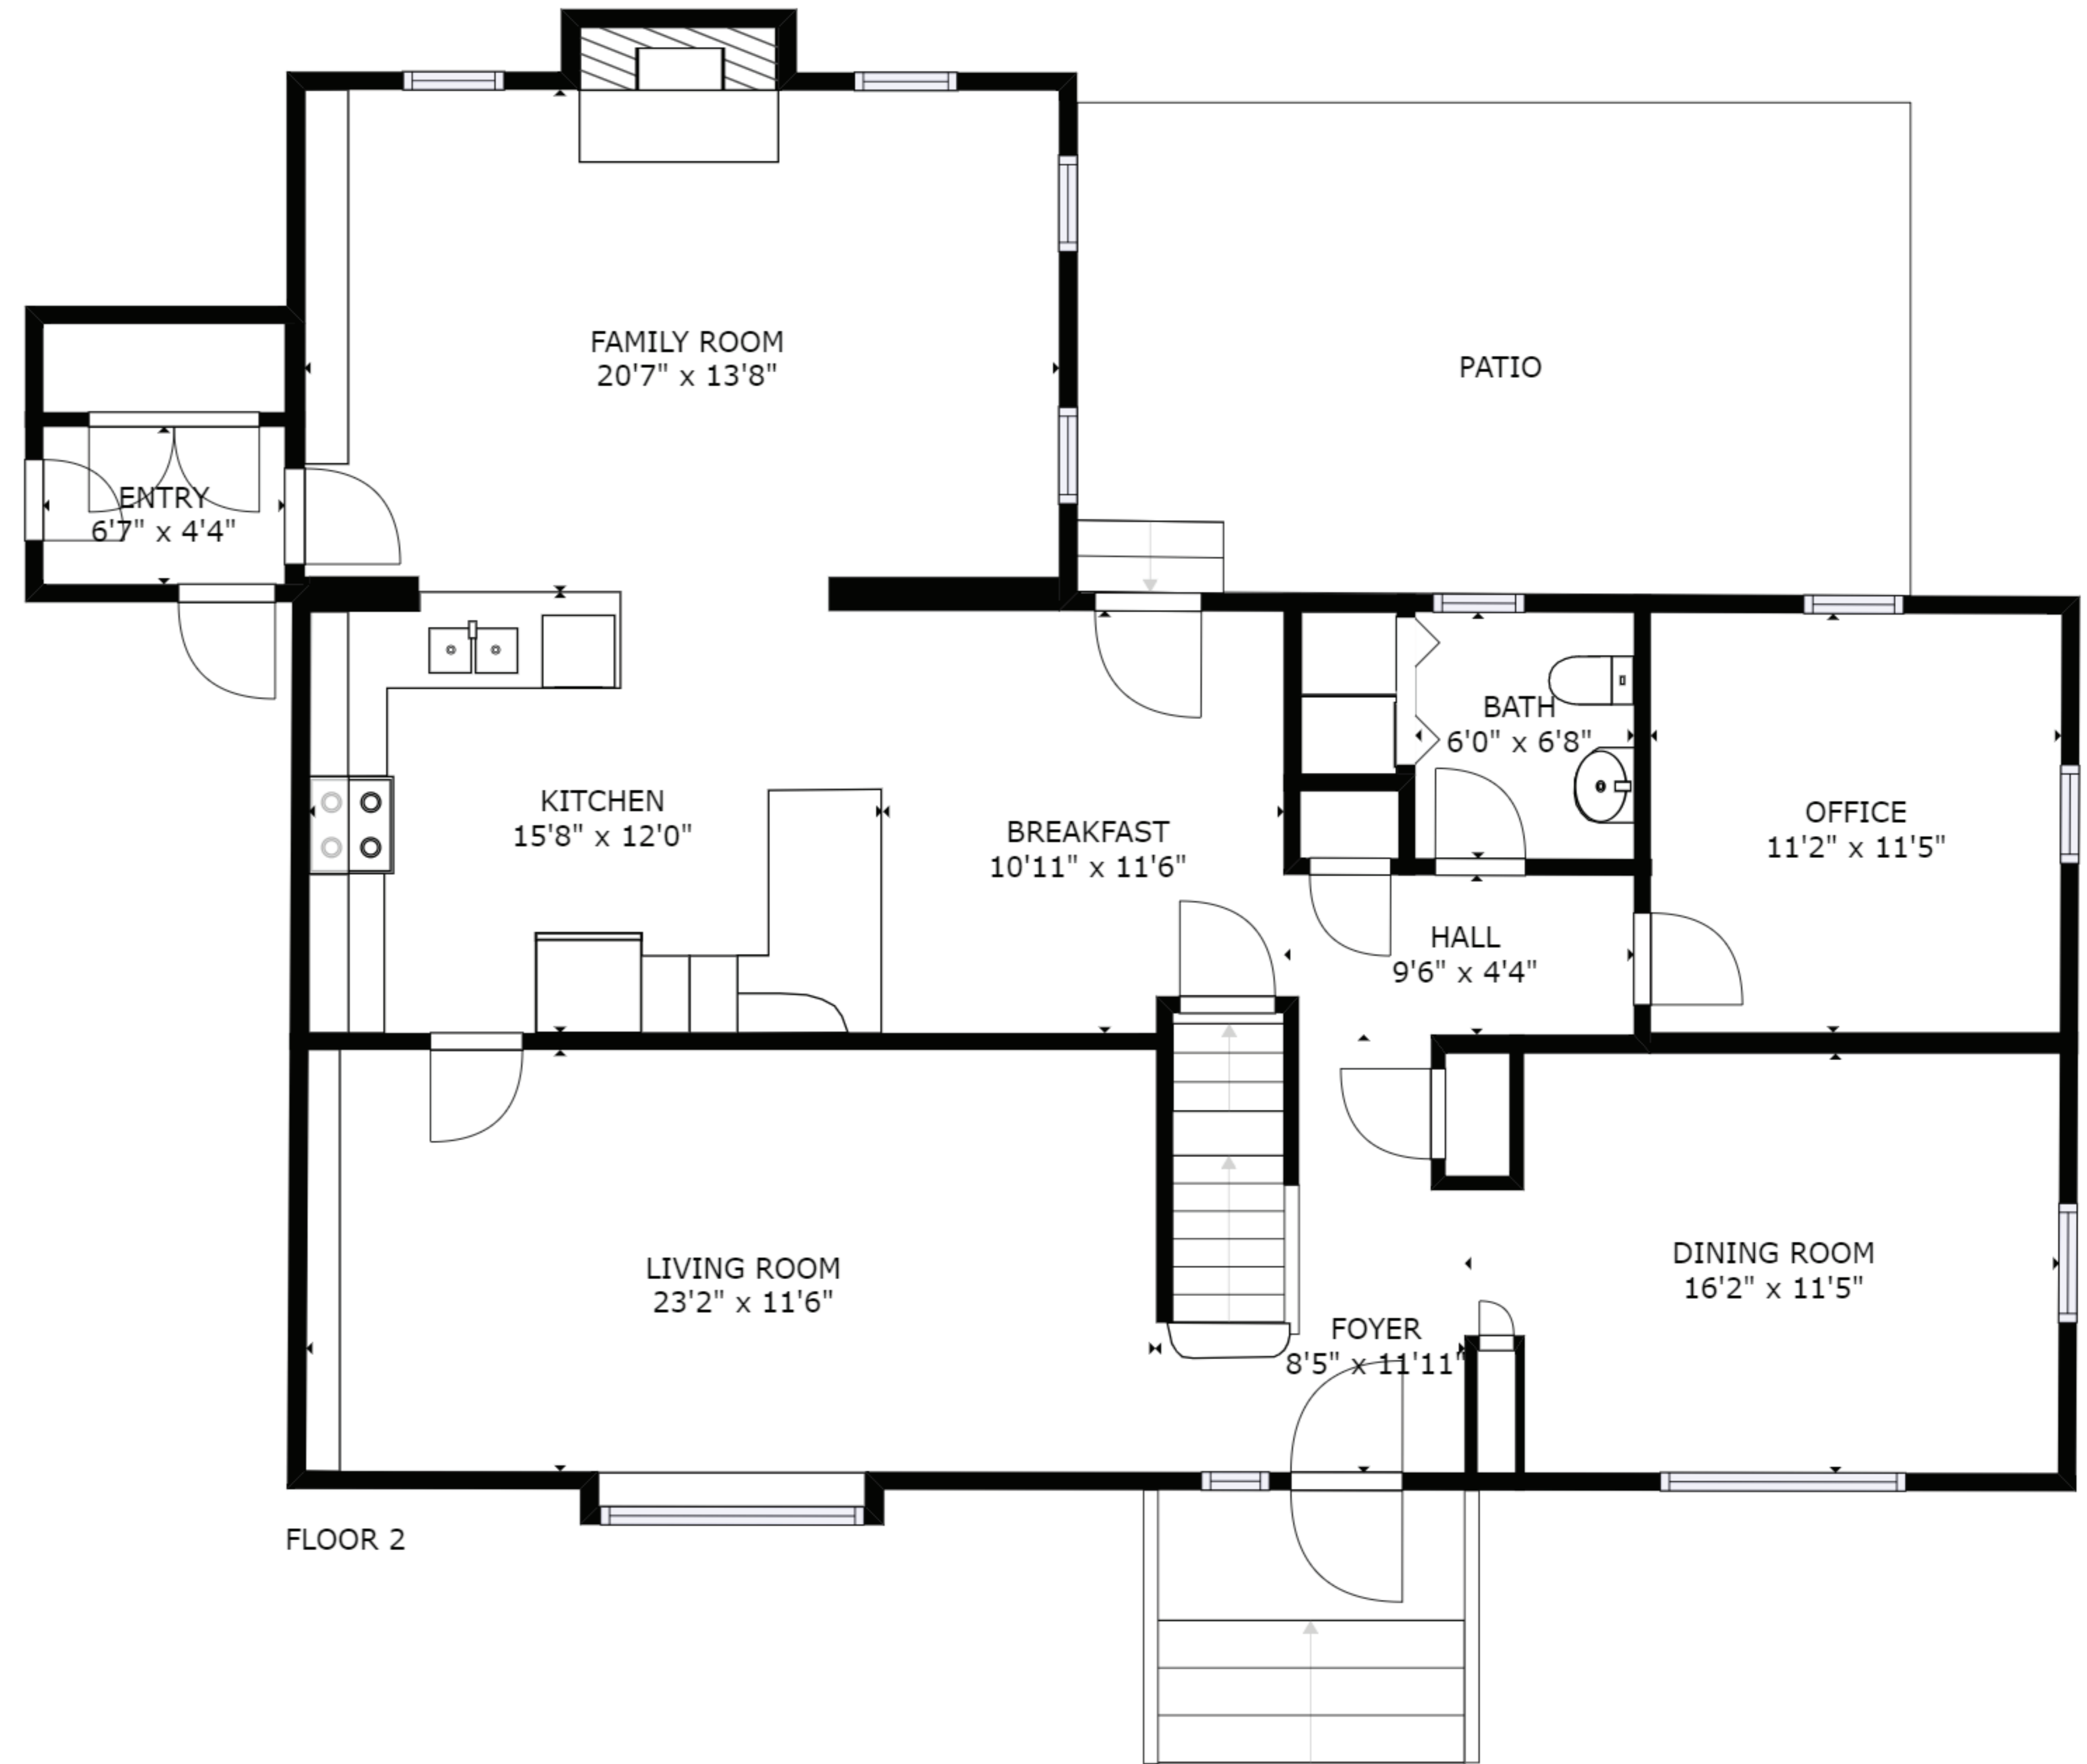

FLOOR 3

FLOOR 2

FLOOR 1

GROSS INTERNAL AREA  
 FLOOR 1: 1013 sq ft, FLOOR 2: 1479 sq ft  
 FLOOR 3: 1192 sq ft  
 TOTAL: 3683 sq ft

SIZES AND DIMENSIONS ARE APPROXIMATE, ACTUAL MAY VARY.