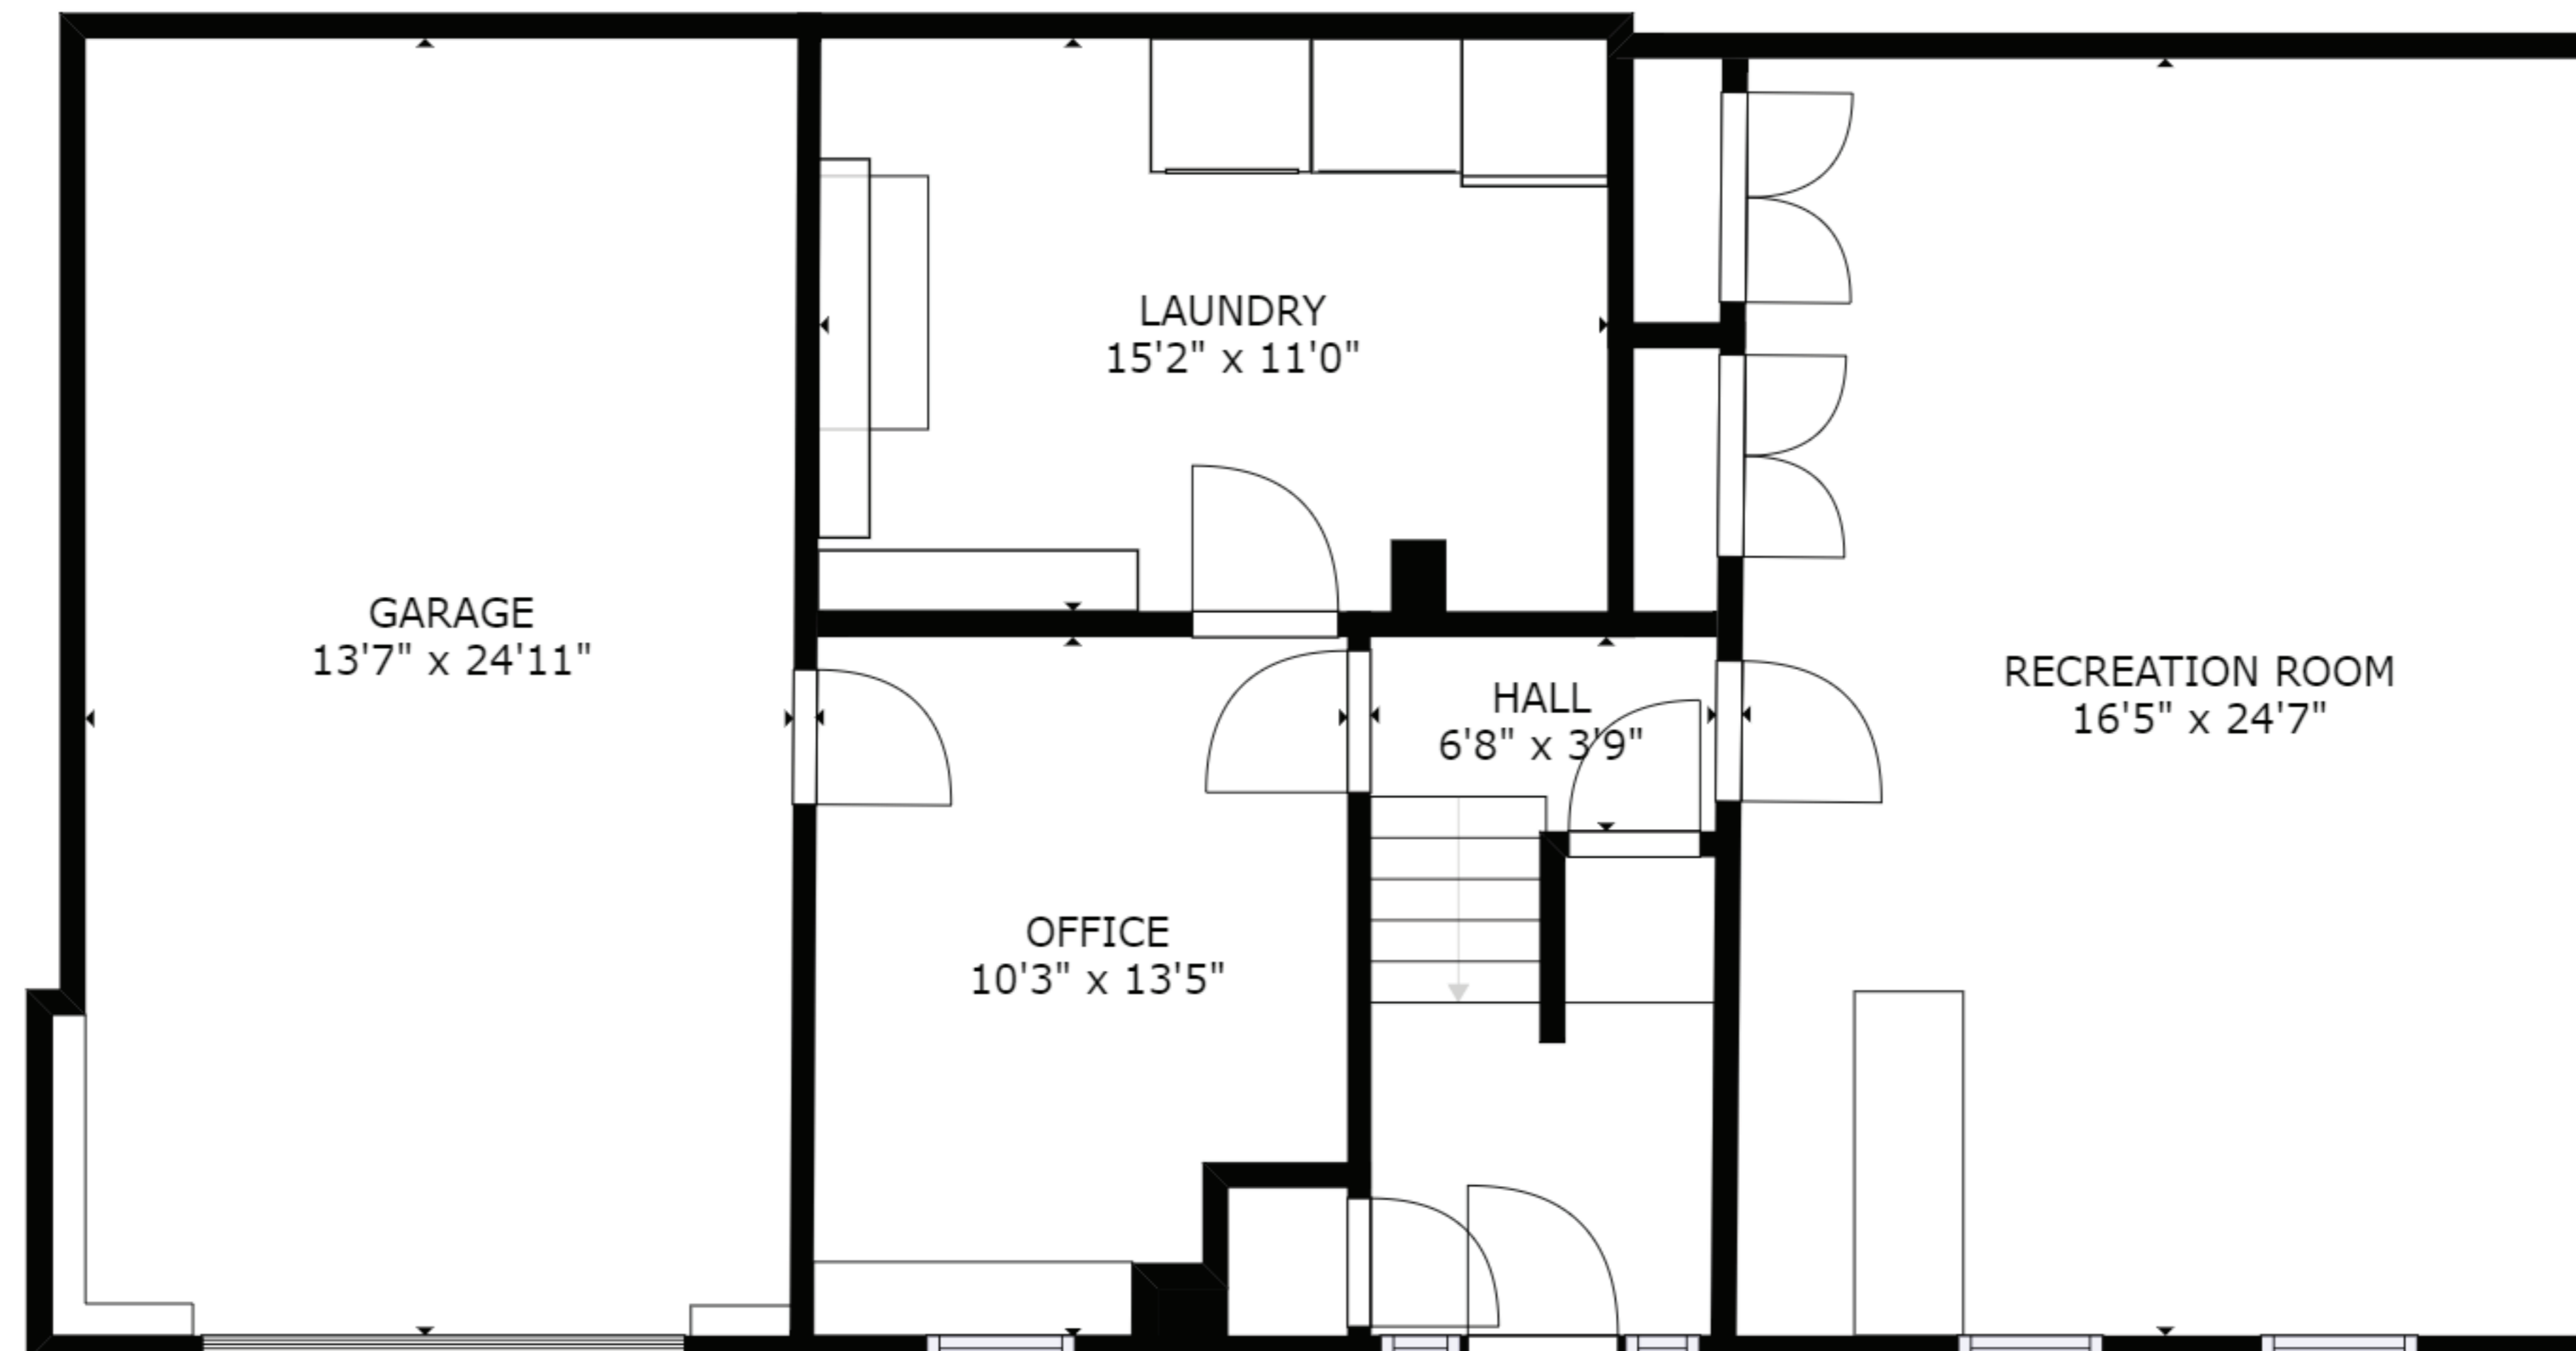

FLOOR 2

FLOOR 1

GROSS INTERNAL AREA  
 FLOOR 1: 845 sq ft, FLOOR 2: 1358 sq ft  
 EXCLUDED AREAS: , GARAGE: 344 sq ft  
 TOTAL: 2203 sq ft

SIZES AND DIMENSIONS ARE APPROXIMATE, ACTUAL MAY VARY.