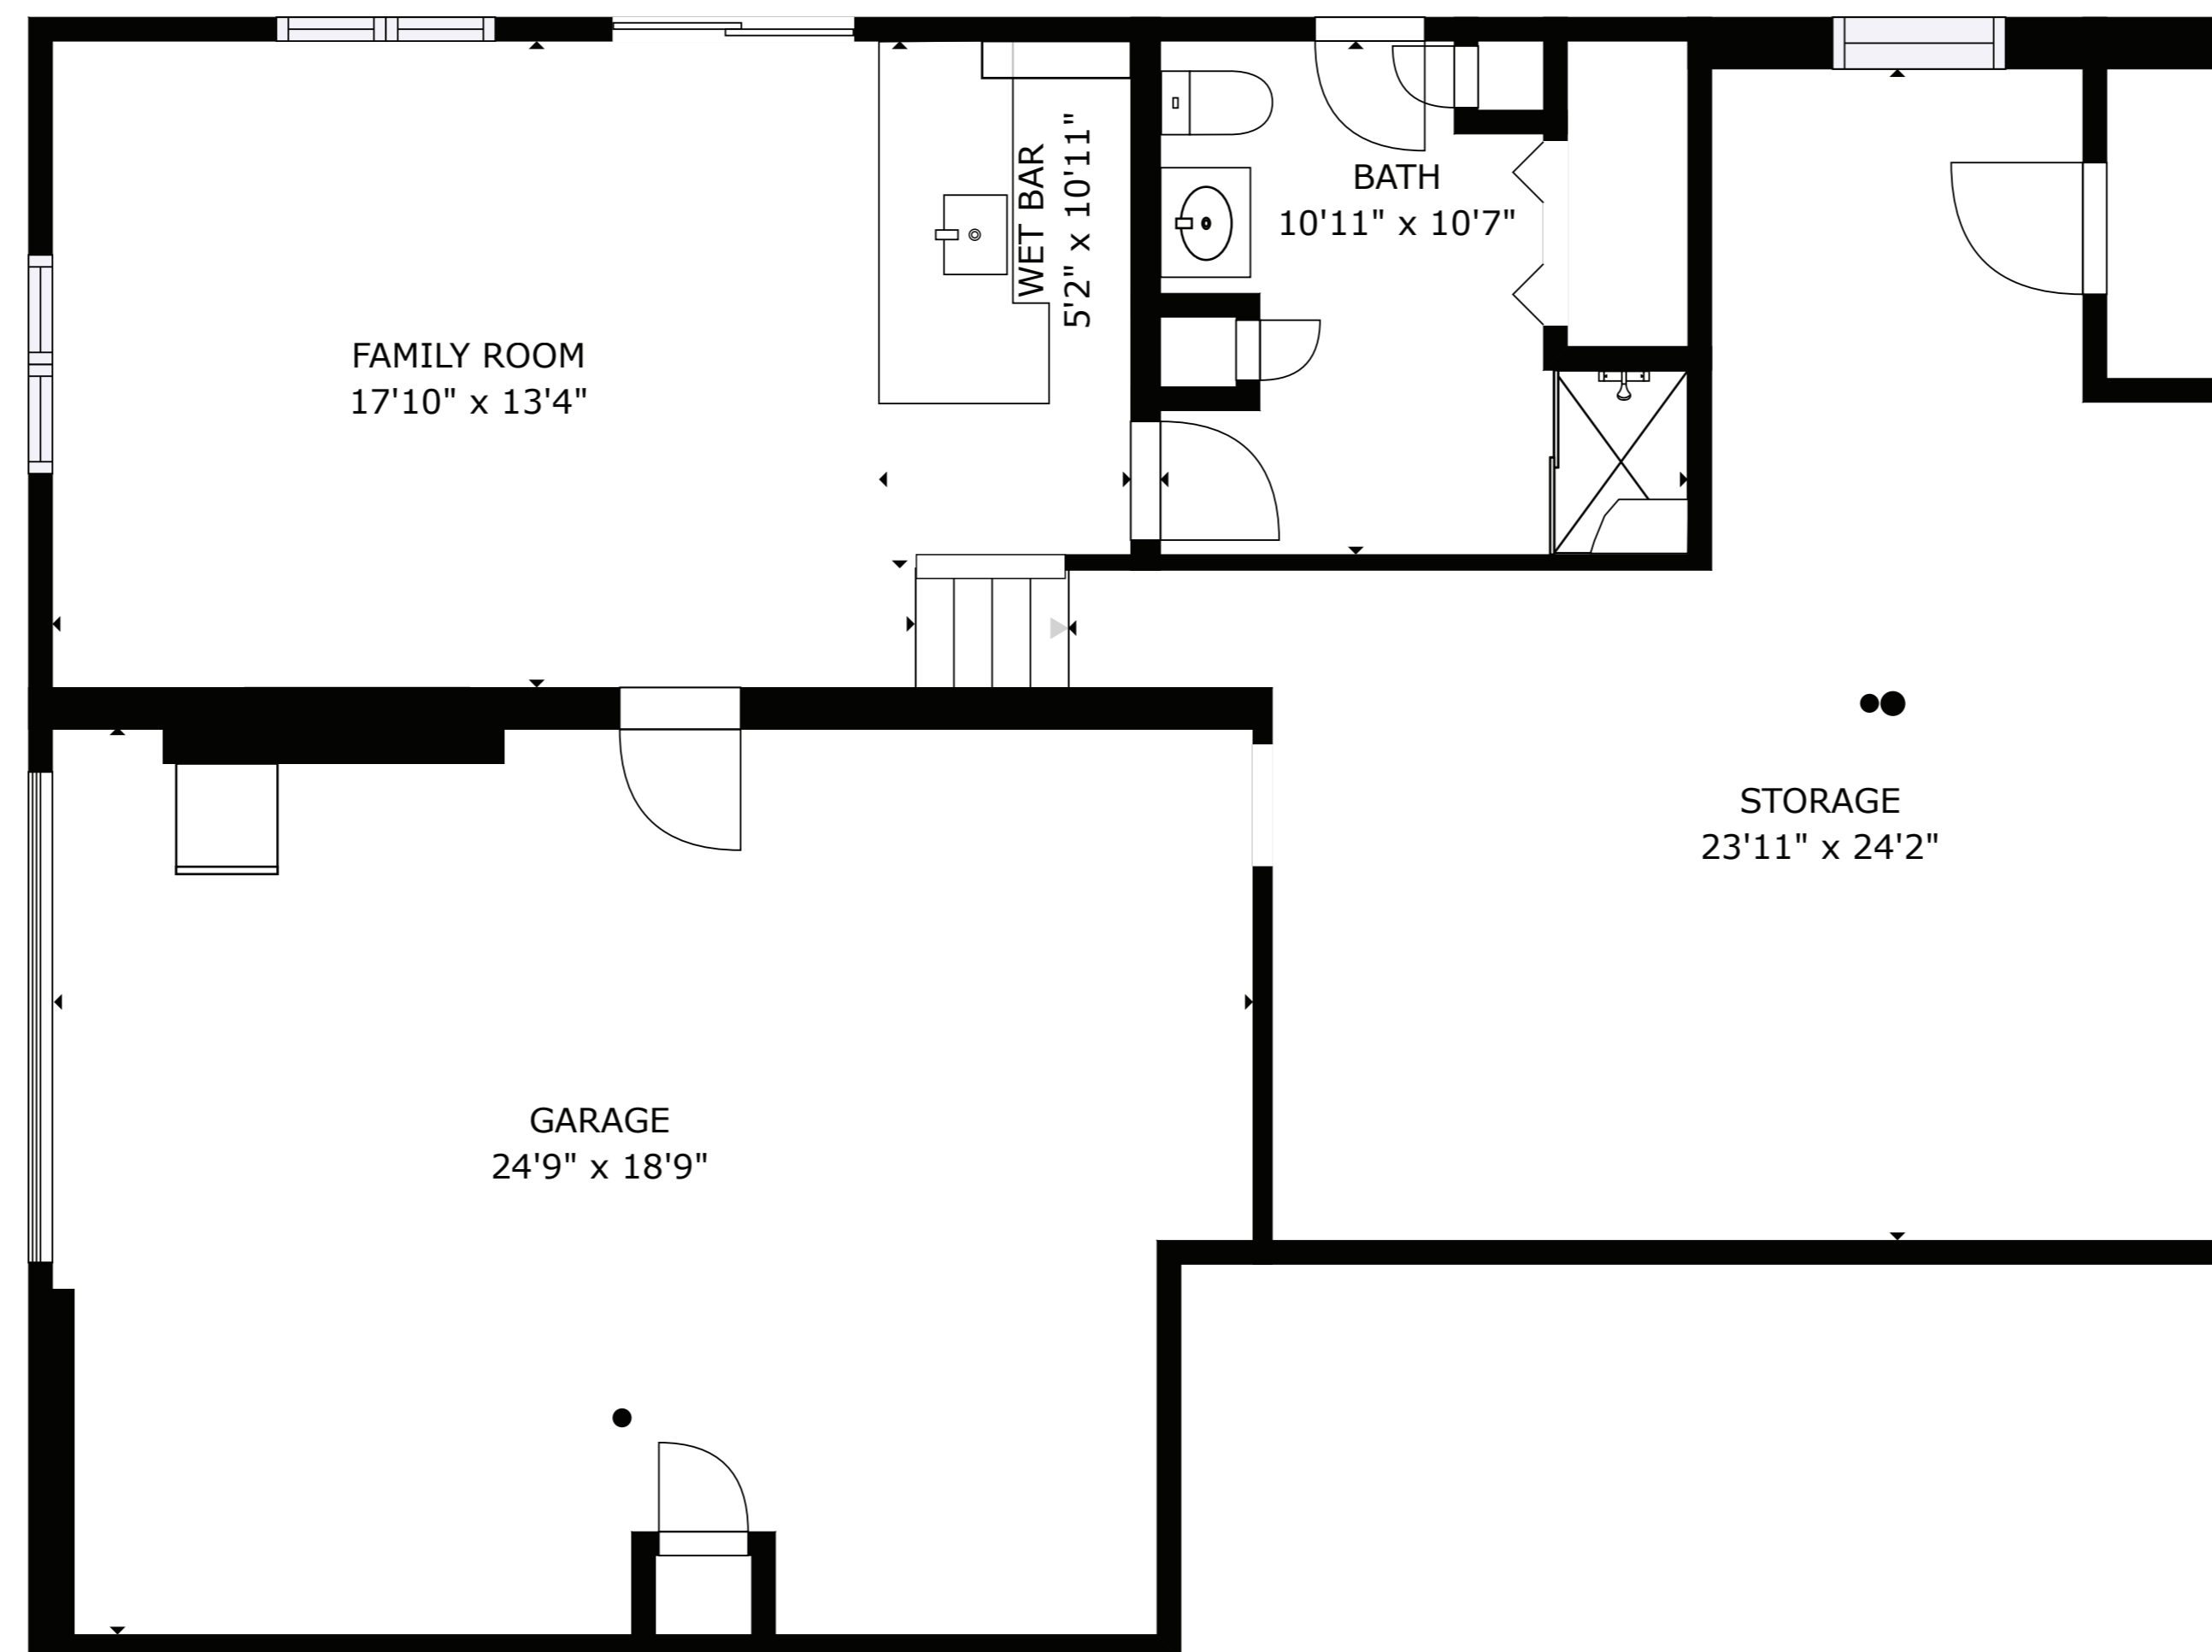

FLOOR 2

FLOOR 1

GROSS INTERNAL AREA
 FLOOR 1: 818 sq. ft, FLOOR 2: 1343 sq. ft
 EXCLUDED AREAS: , GARAGE: 449 sq. ft
 TOTAL: 2161 sq. ft

SIZES AND DIMENSIONS ARE APPROXIMATE, ACTUAL MAY VARY.