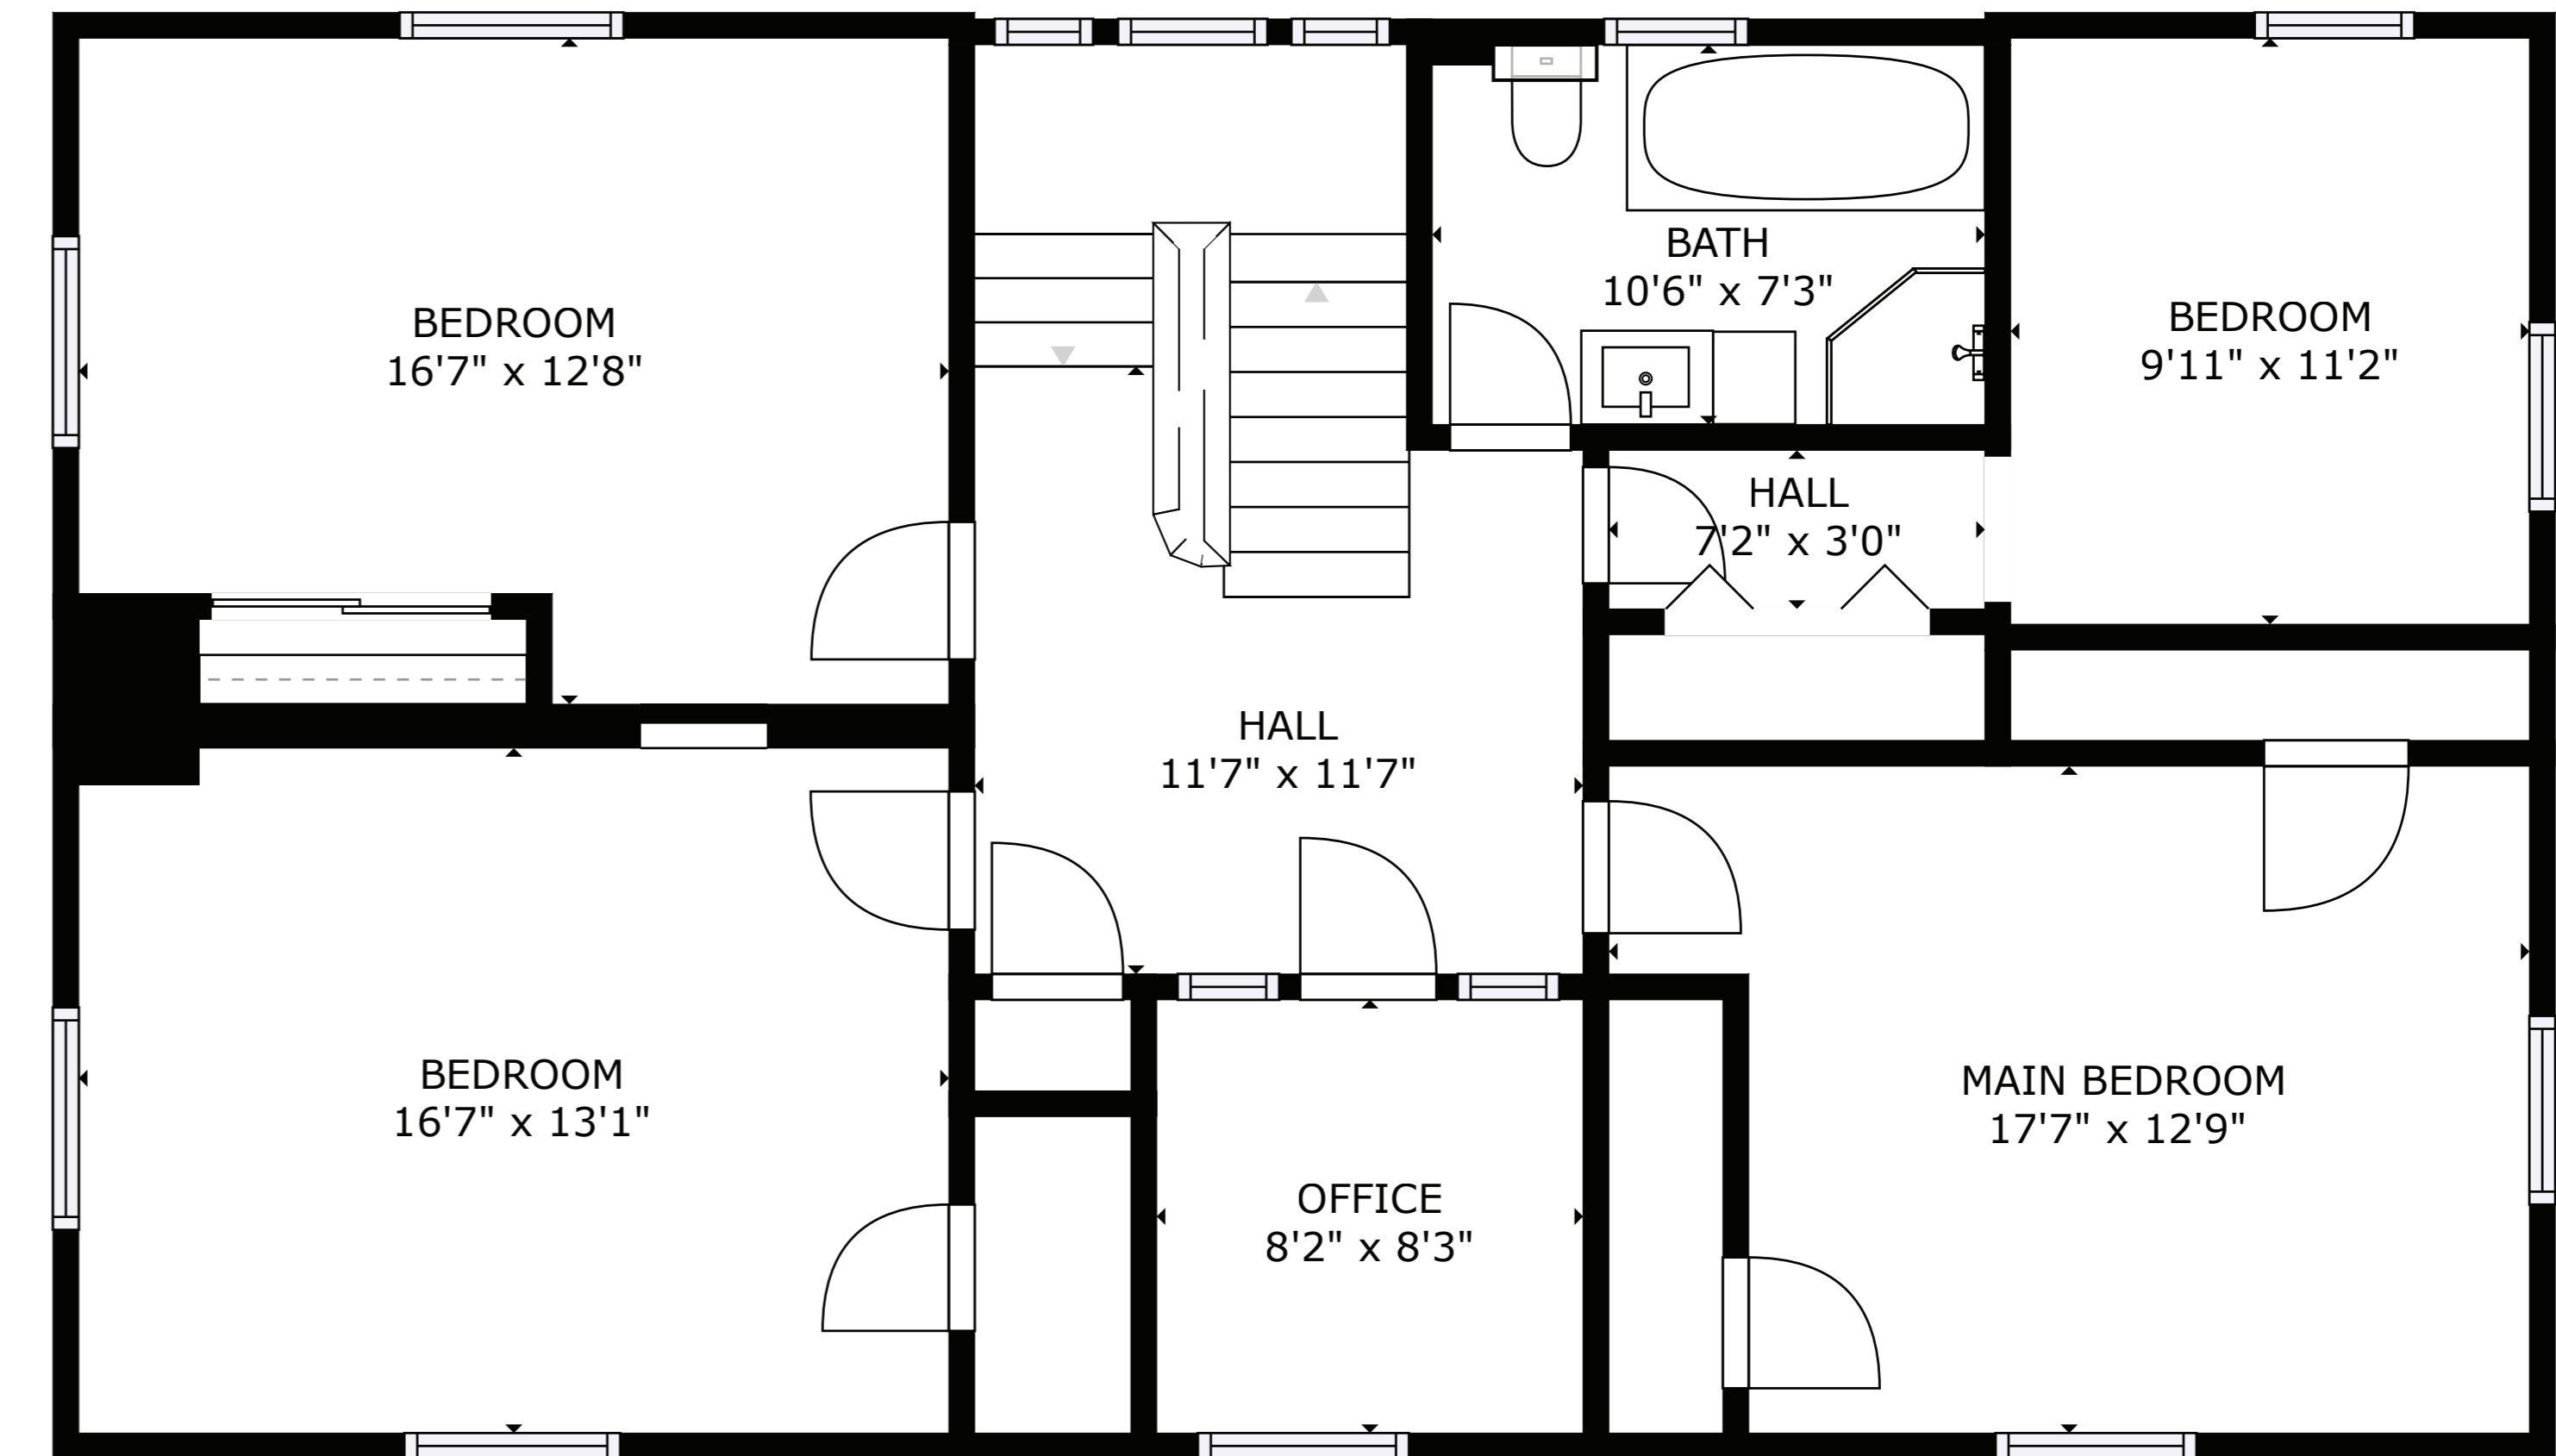

FLOOR 2

FLOOR 3

FLOOR 1

FLOOR 4

GROSS INTERNAL AREA  
 FLOOR 1: 901 sq ft, FLOOR 2: 1288 sq ft  
 FLOOR 3: 1237 sq ft, FLOOR 4: 563 sq ft  
 EXCLUDED AREAS: , REDUCED HEADROOM BELOW 1.5M: 45 sq ft  
 TOTAL: 3990 sq ft  
 SIZES AND DIMENSIONS ARE APPROXIMATE, ACTUAL MAY VARY.