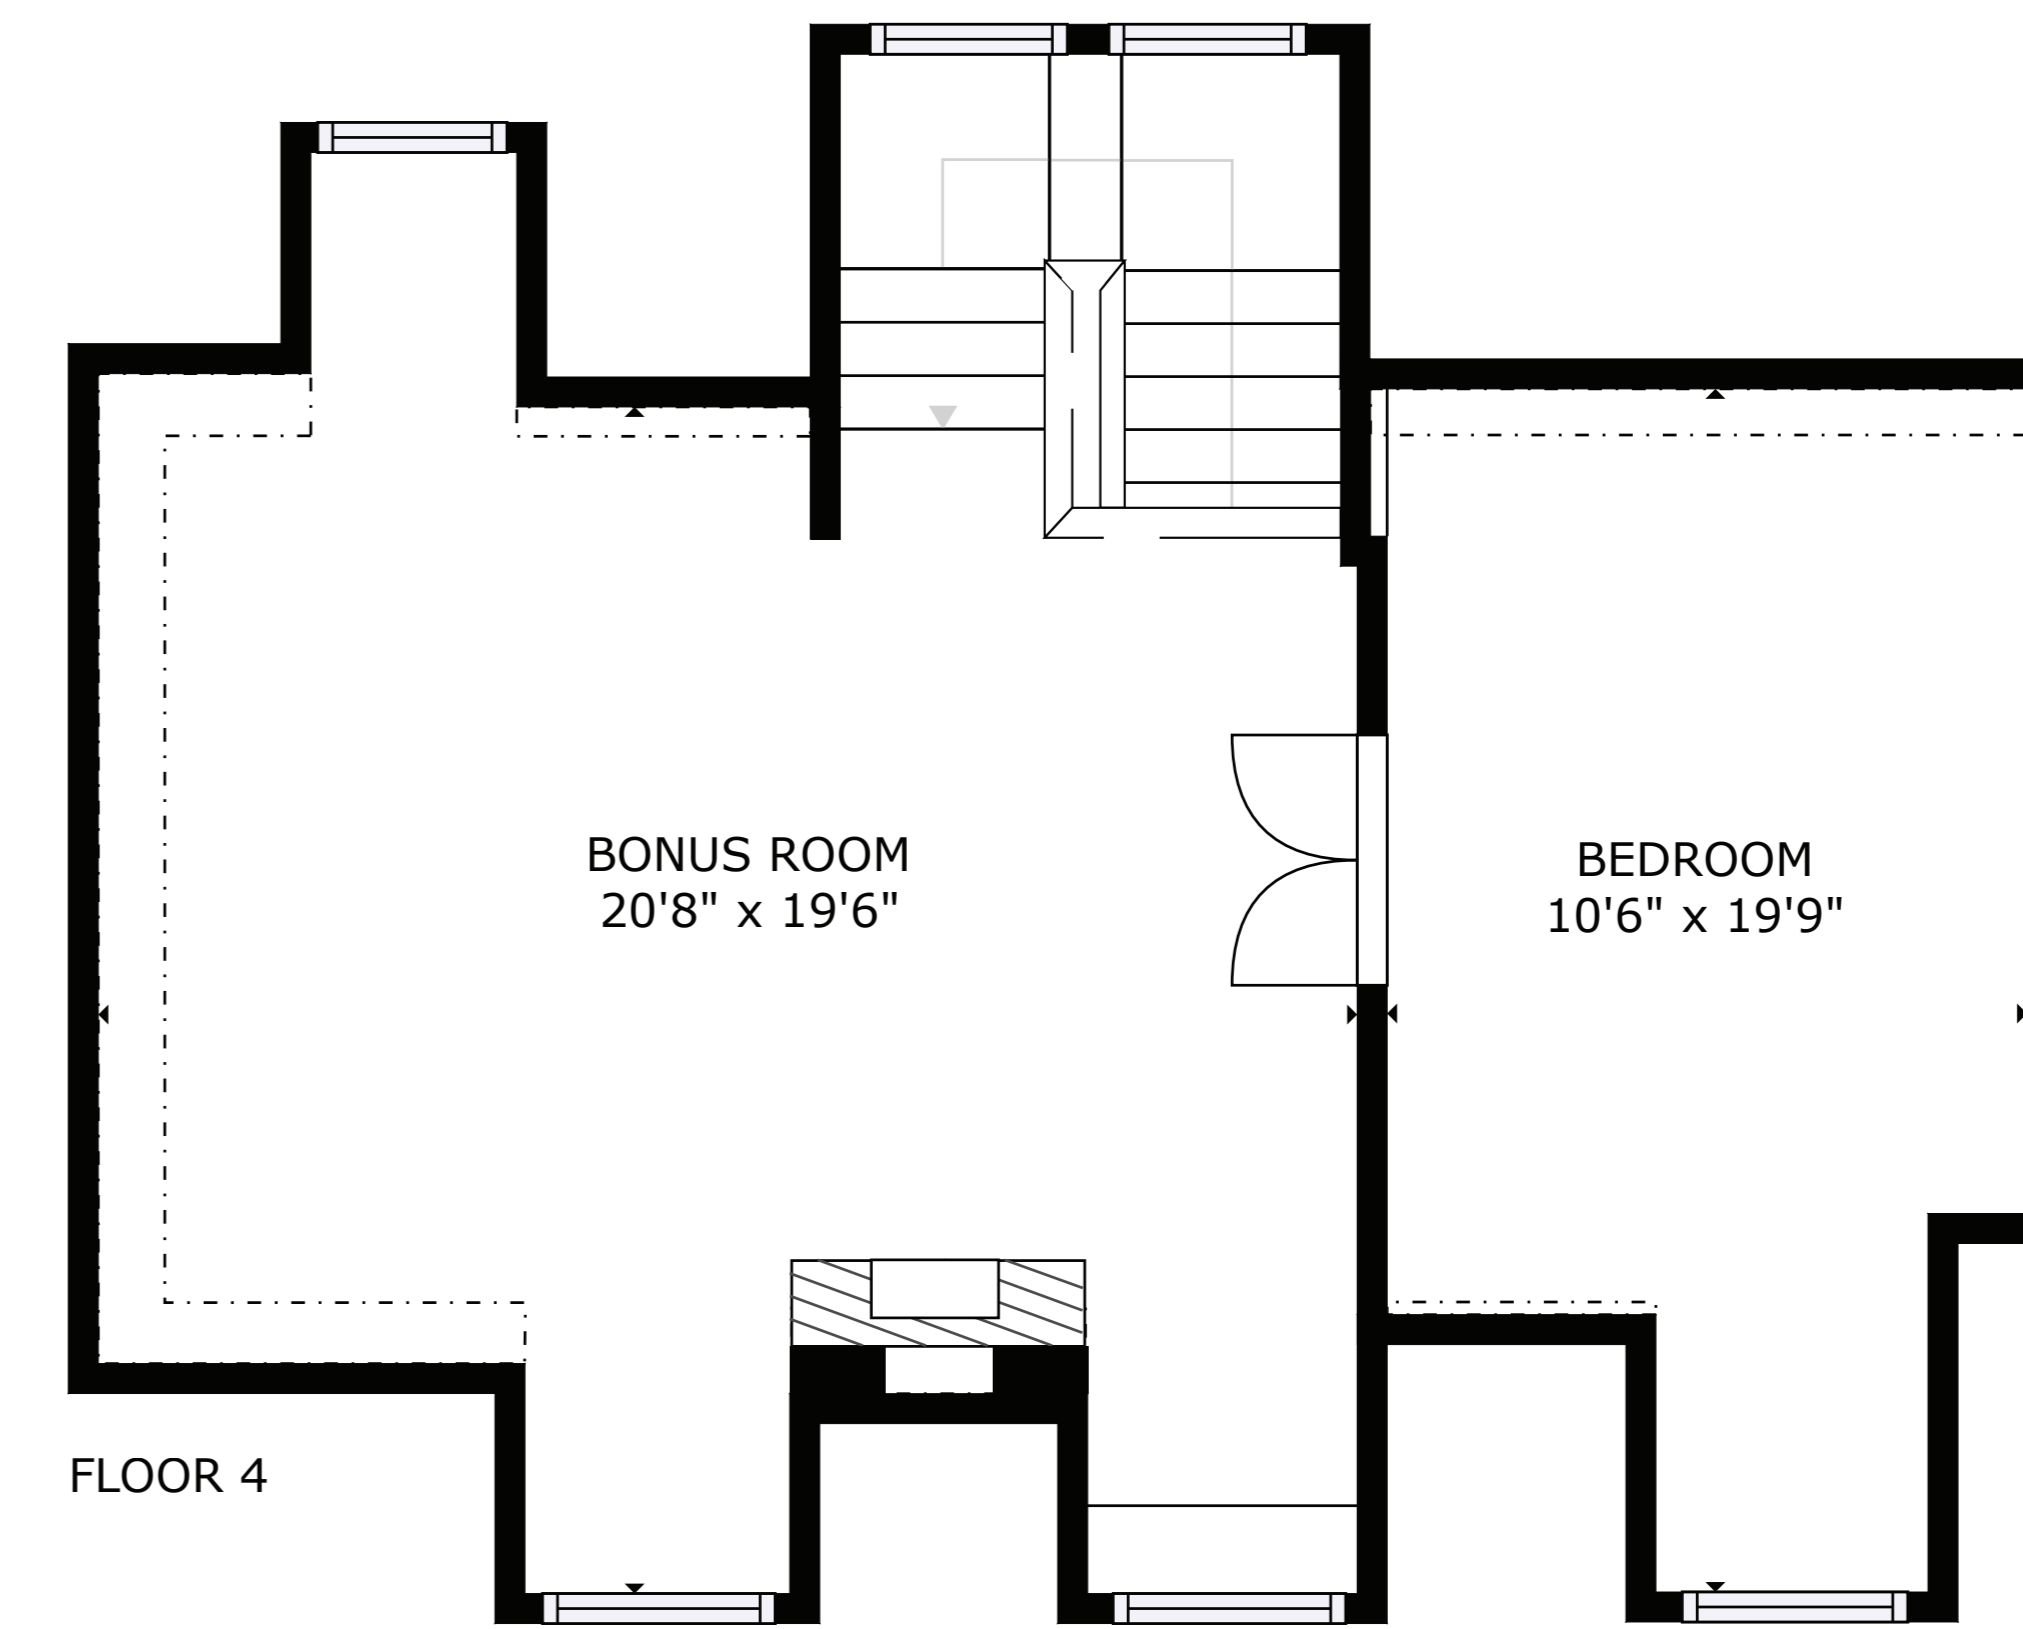

FLOOR 2

FLOOR 3

FLOOR 1

FLOOR 4

GROSS INTERNAL AREA  
 FLOOR 1: 901 sq ft, FLOOR 2: 1288 sq ft  
 FLOOR 3: 1237 sq ft, FLOOR 4: 563 sq ft  
 EXCLUDED AREAS: , REDUCED HEADROOM BELOW 1.5M: 45 sq ft  
 TOTAL: 3990 sq ft  
 SIZES AND DIMENSIONS ARE APPROXIMATE, ACTUAL MAY VARY.