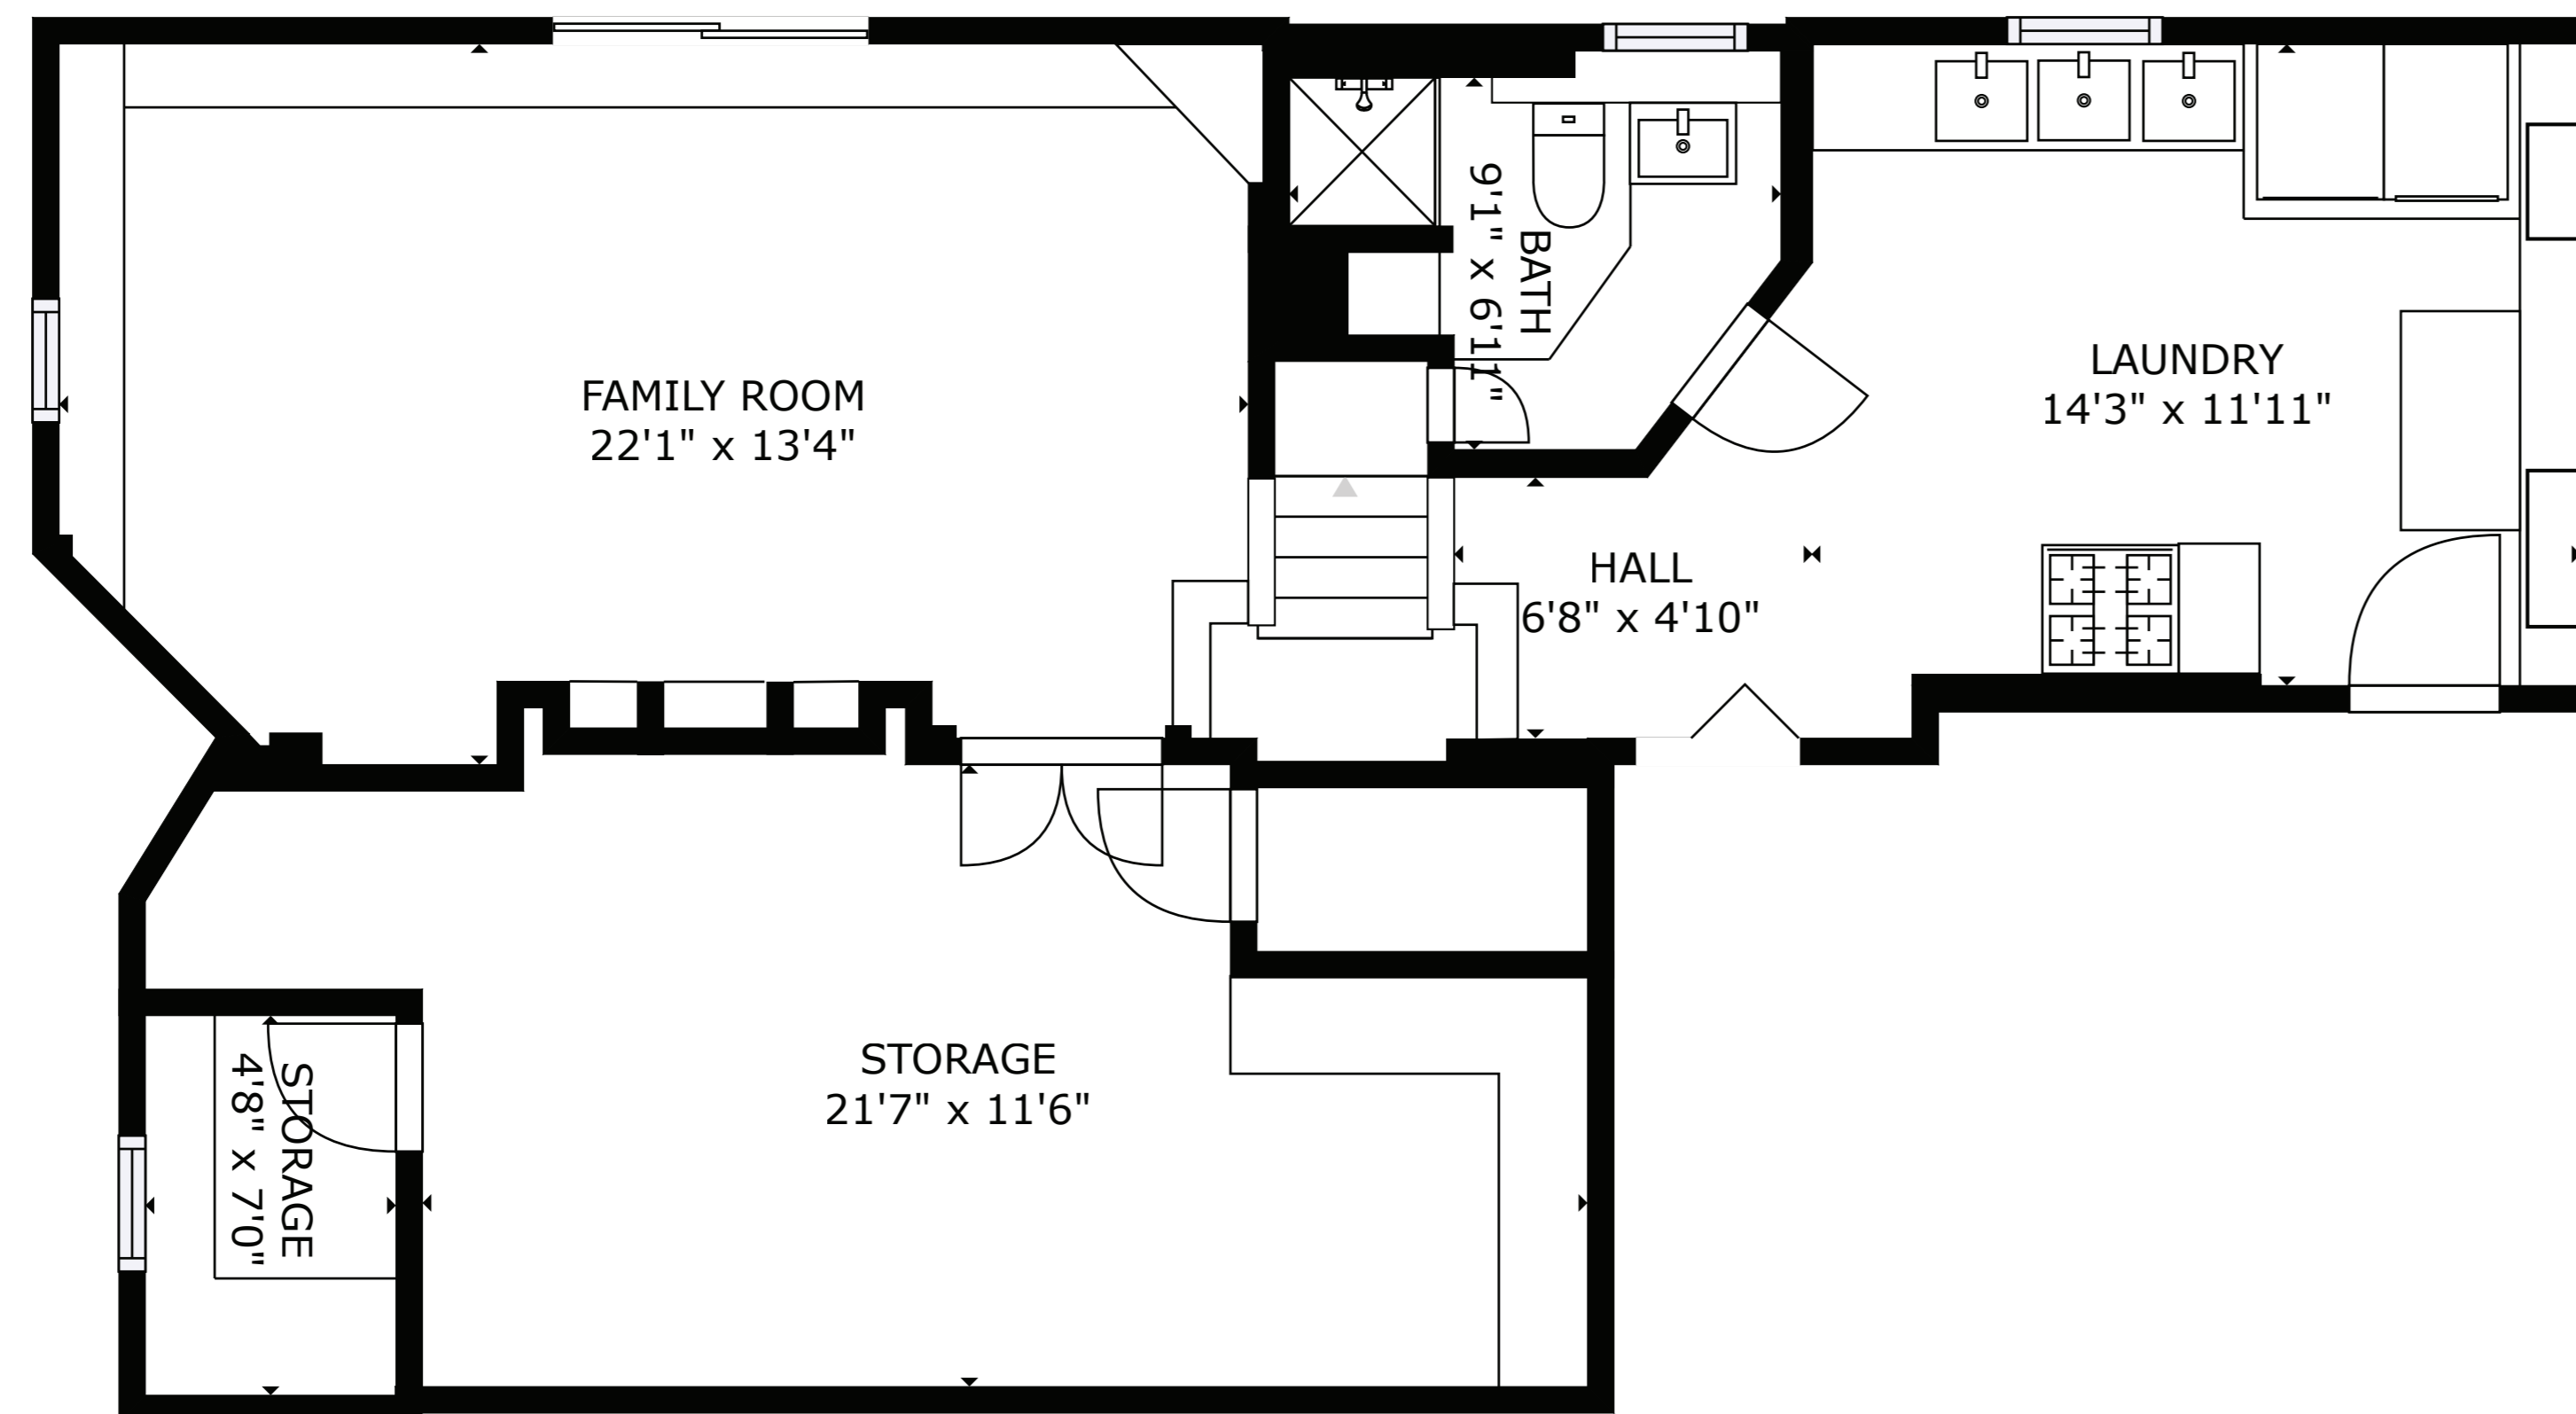

FLOOR 2

FLOOR 3

FLOOR 1

FLOOR 4

GROSS INTERNAL AREA  
 FLOOR 1: 901 sq ft, FLOOR 2: 1288 sq ft  
 FLOOR 3: 1237 sq ft, FLOOR 4: 563 sq ft  
 EXCLUDED AREAS: , REDUCED HEADROOM BELOW 1.5M: 45 sq ft  
 TOTAL: 3990 sq ft  
 SIZES AND DIMENSIONS ARE APPROXIMATE, ACTUAL MAY VARY.