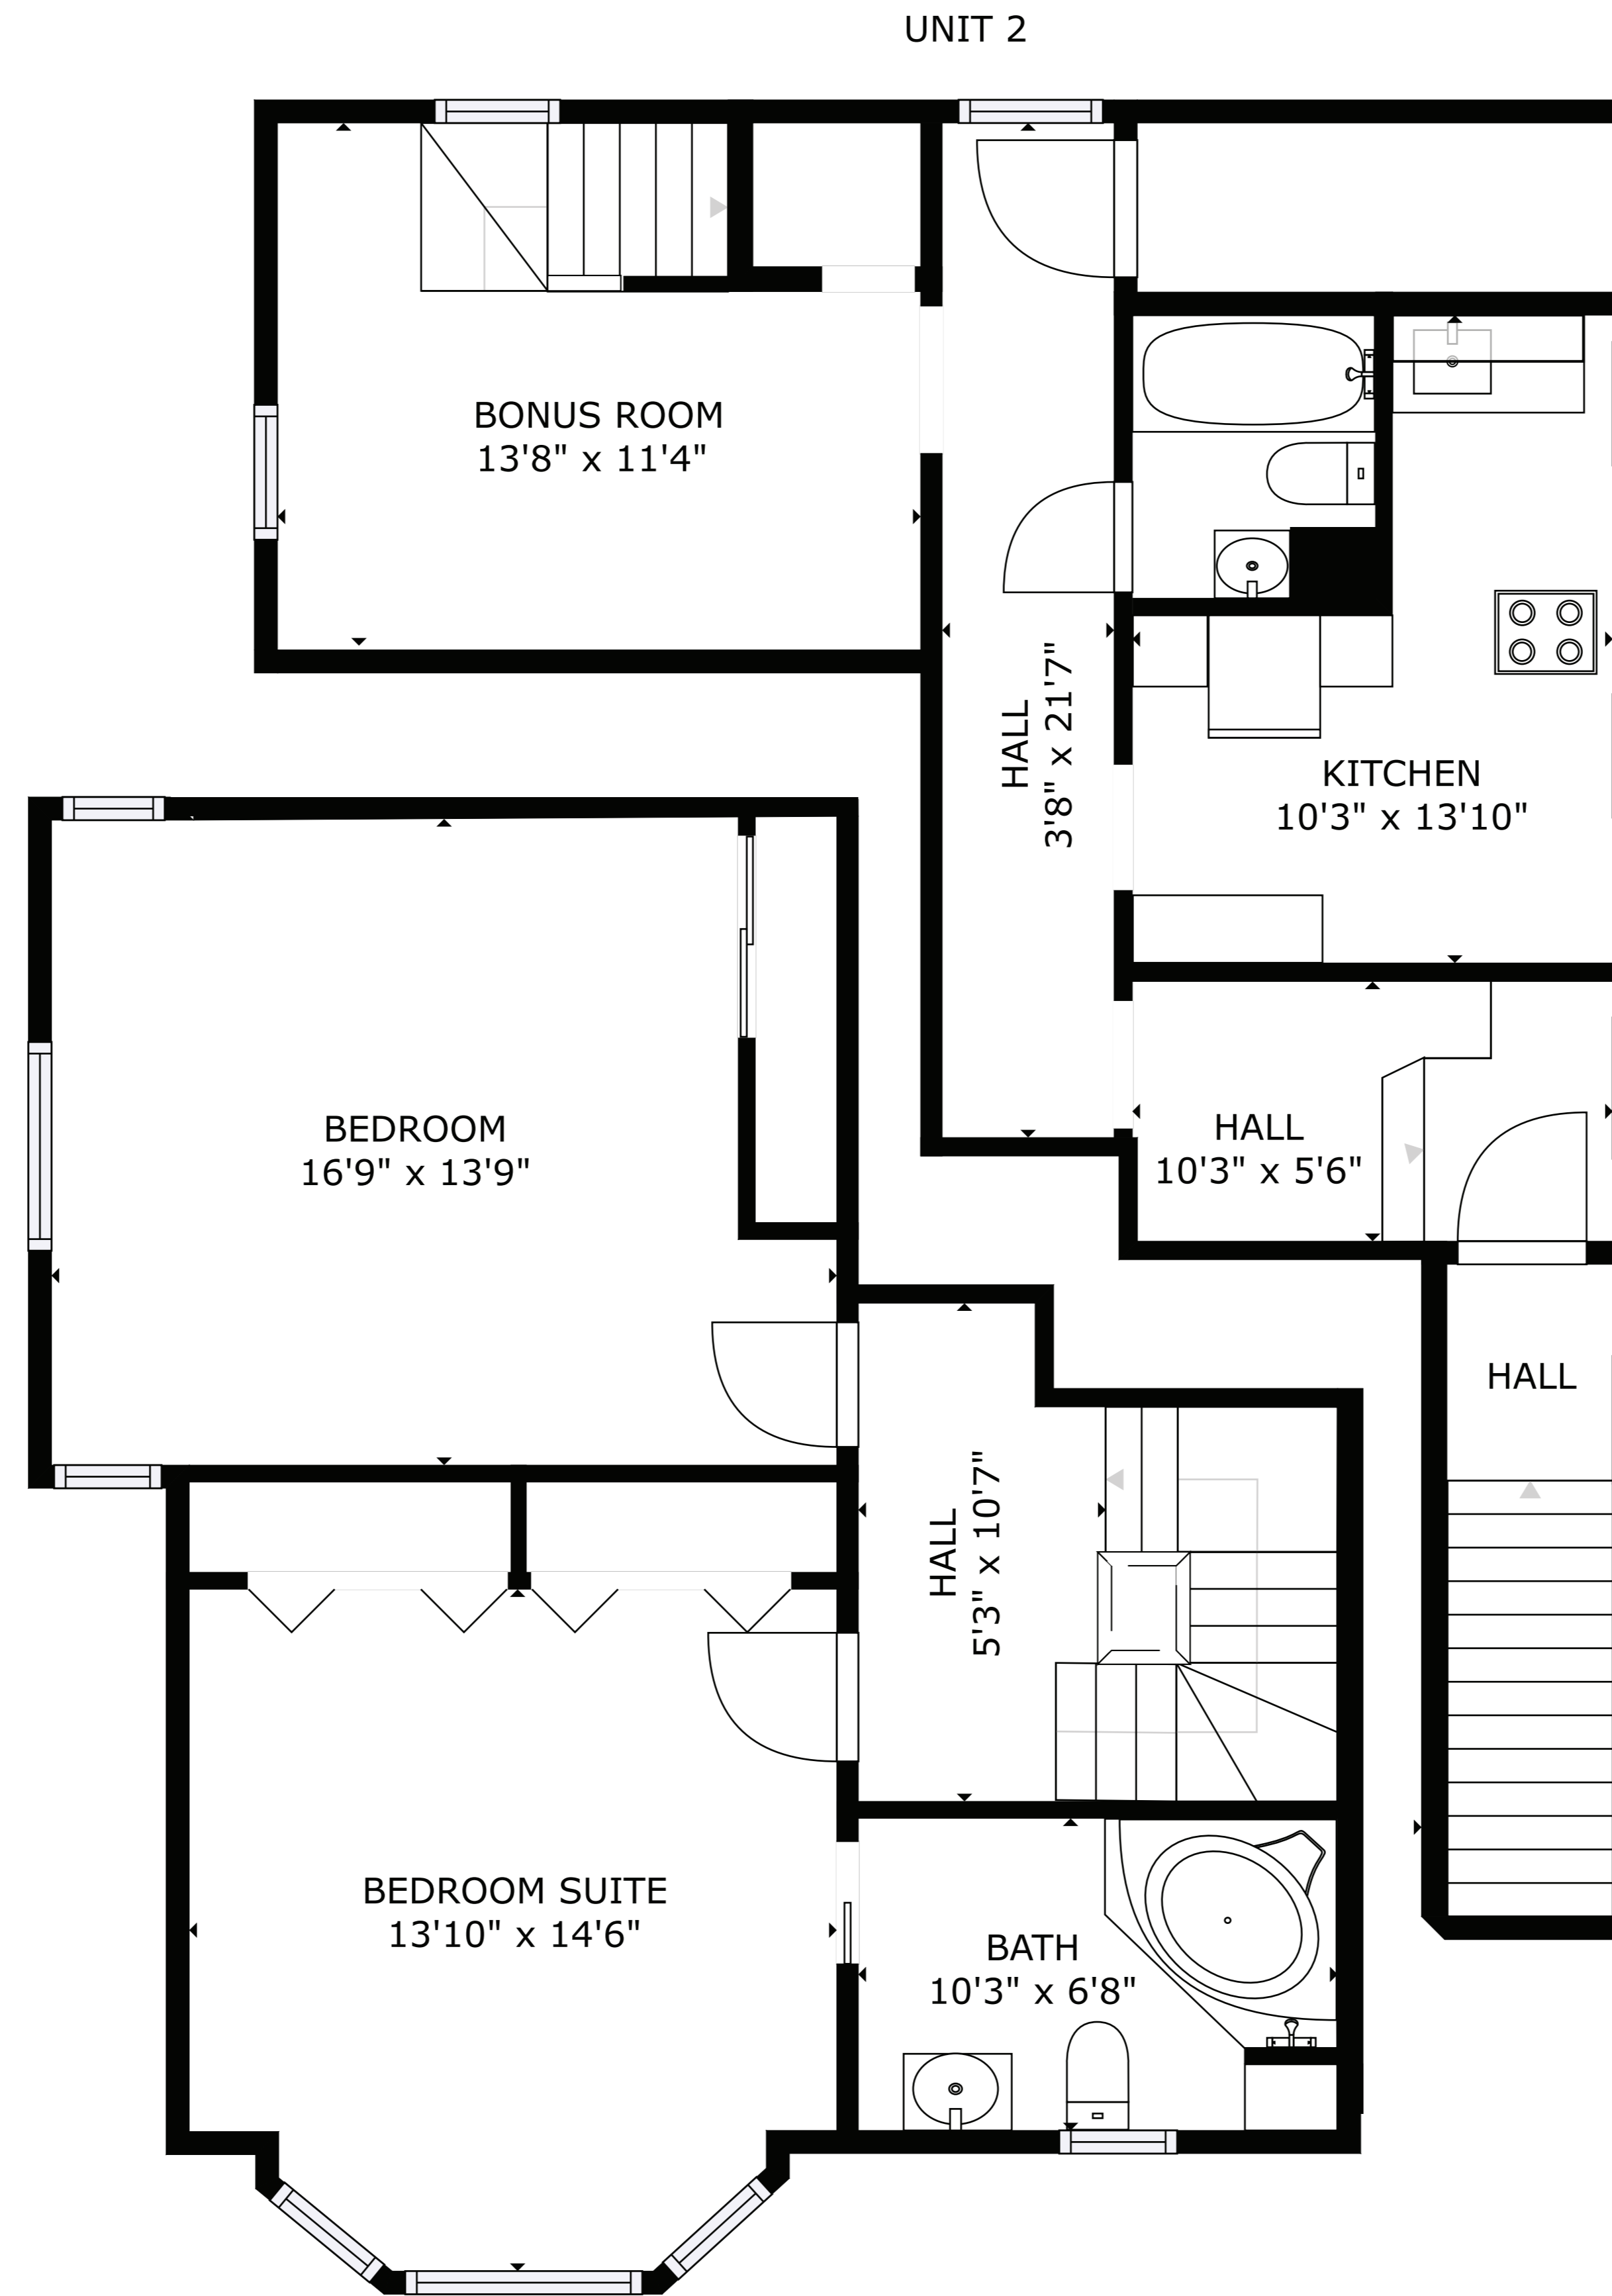

FLOOR 1

FLOOR 2

FLOOR 3

GROSS INTERNAL AREA  
 FLOOR 1: 1351 sq ft, FLOOR 2: 1189 sq ft  
 FLOOR 3: 842 sq ft, EXCLUDED AREAS:  
 REDUCED HEADROOM BELOW 1.5M: 66 sq ft  
 TOTAL: 3382 sq ft

SIZES AND DIMENSIONS ARE APPROXIMATE, ACTUAL MAY VARY.