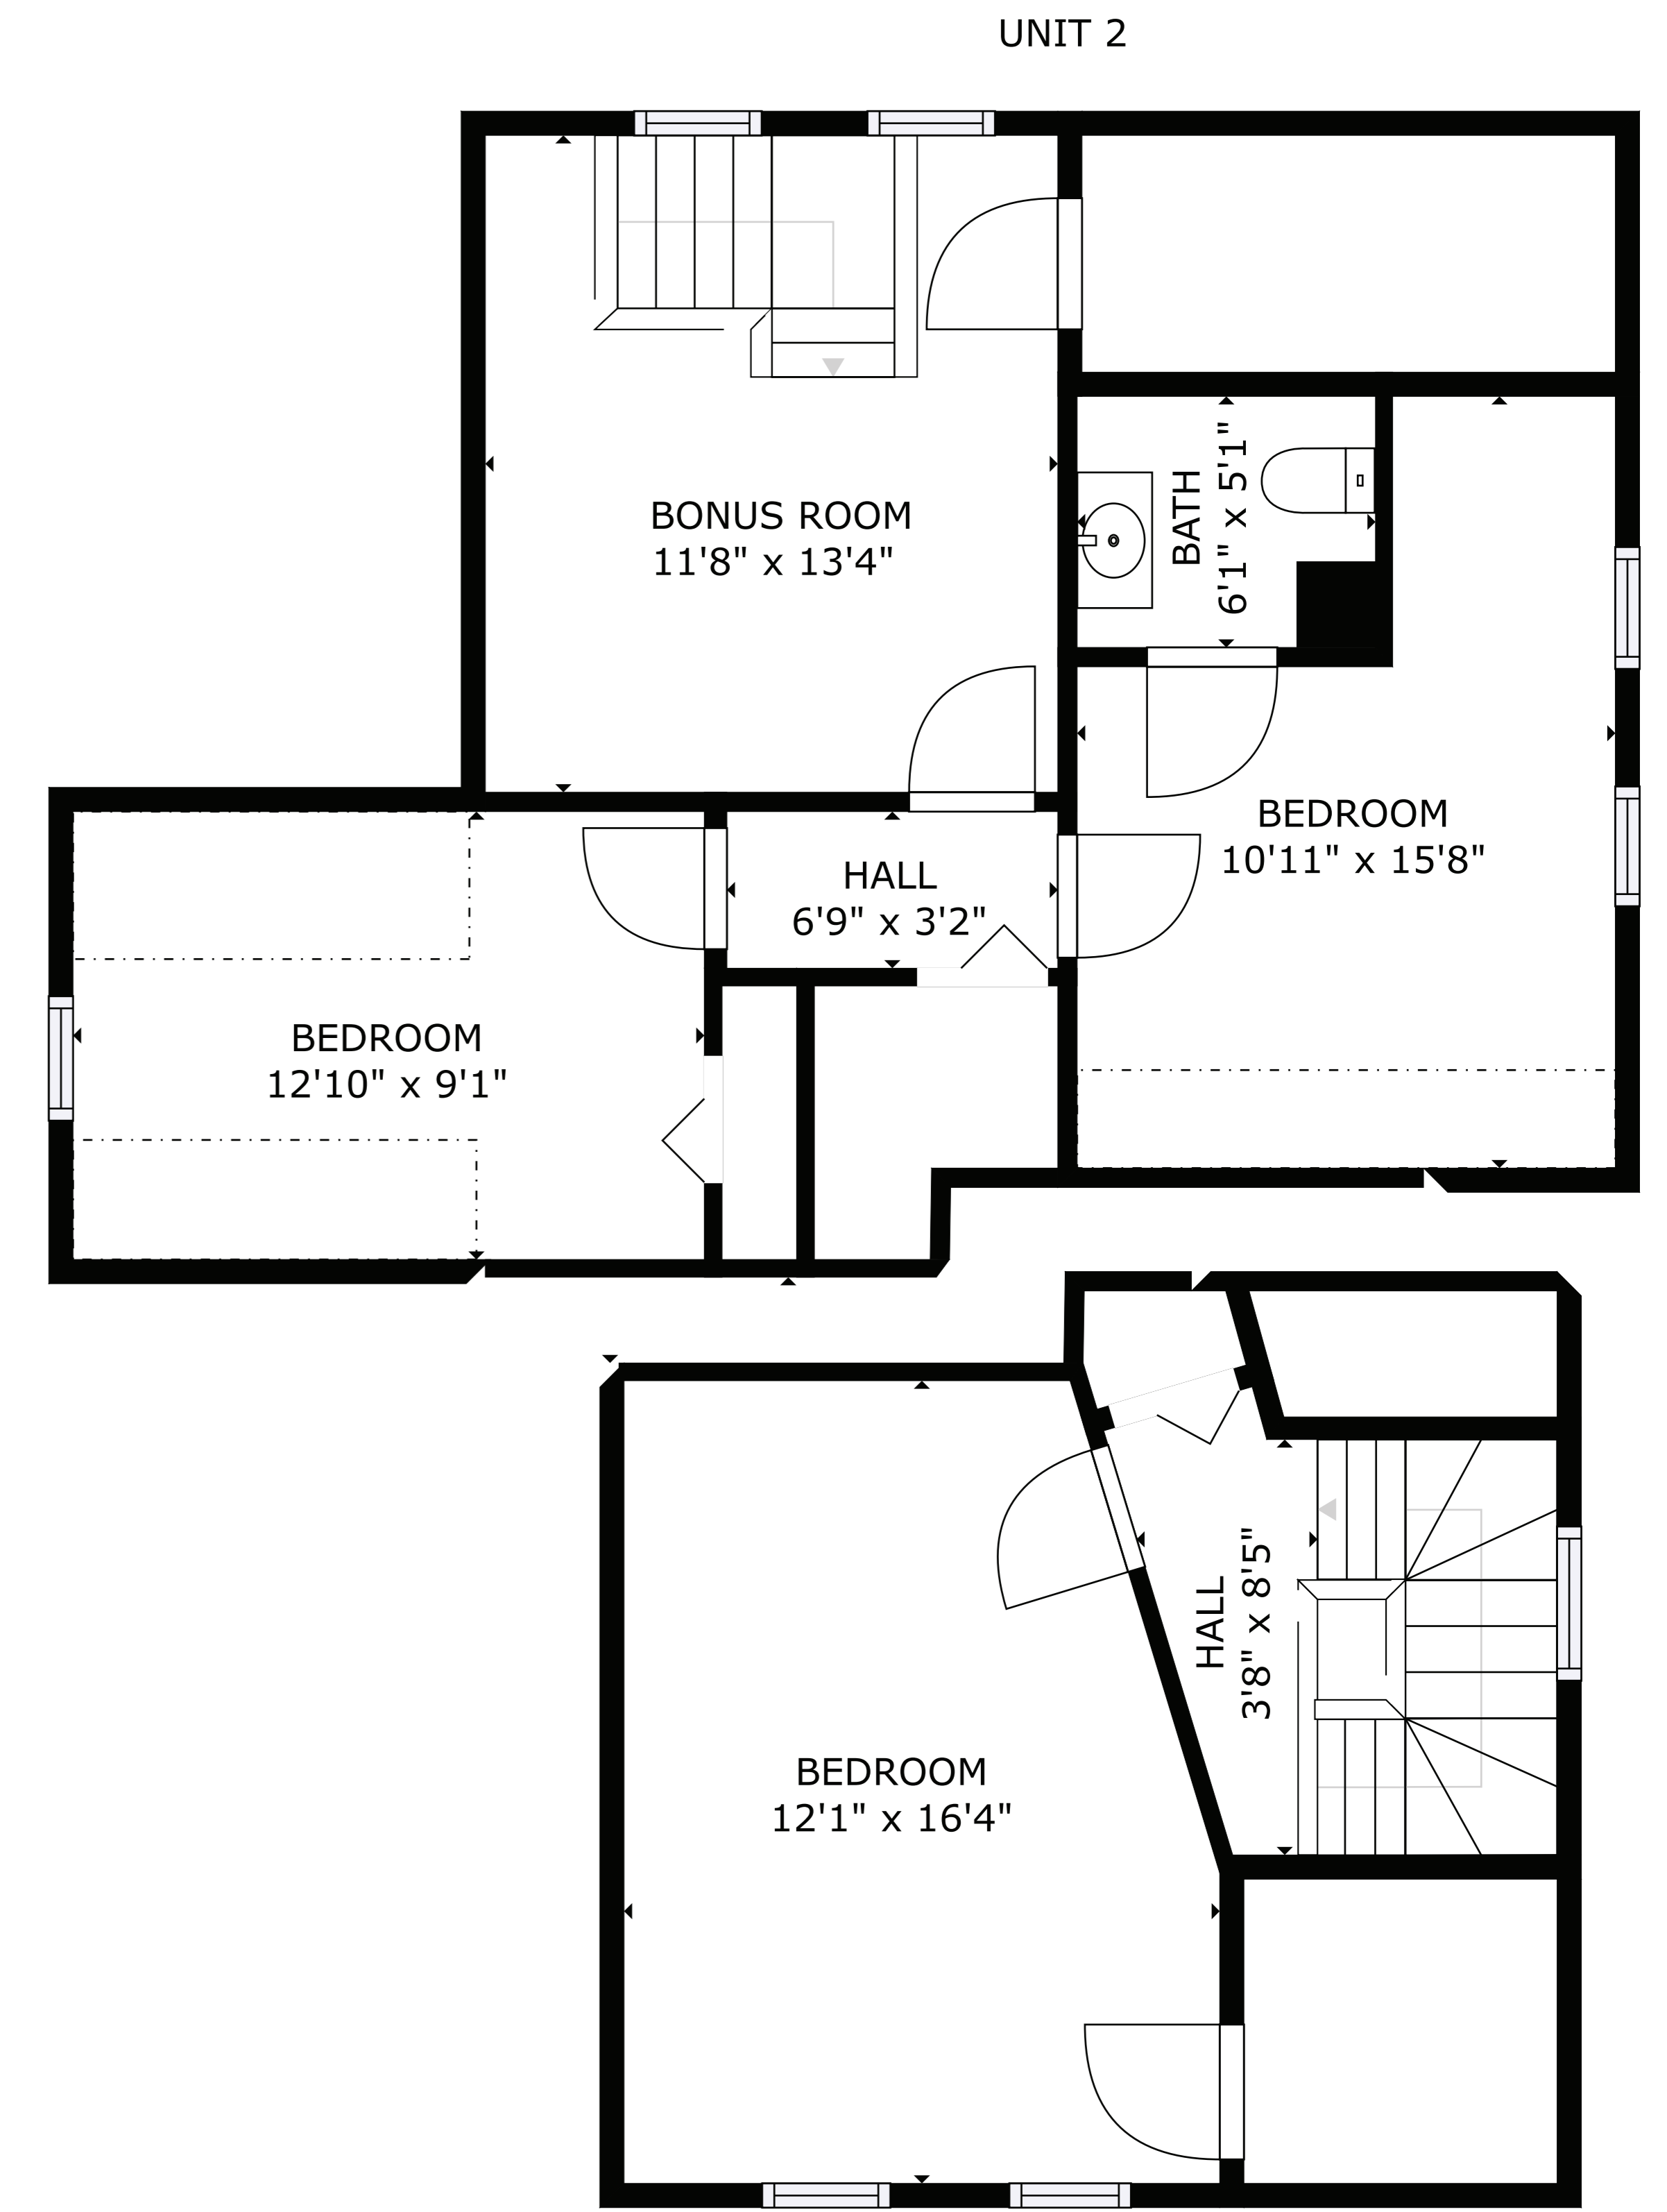

FLOOR 1

FLOOR 2

FLOOR 3

GROSS INTERNAL AREA  
 FLOOR 1: 1351 sq ft, FLOOR 2: 1189 sq ft  
 FLOOR 3: 842 sq ft, EXCLUDED AREAS:  
 REDUCED HEADROOM BELOW 1.5M: 66 sq ft  
 TOTAL: 3382 sq ft

SIZES AND DIMENSIONS ARE APPROXIMATE, ACTUAL MAY VARY.