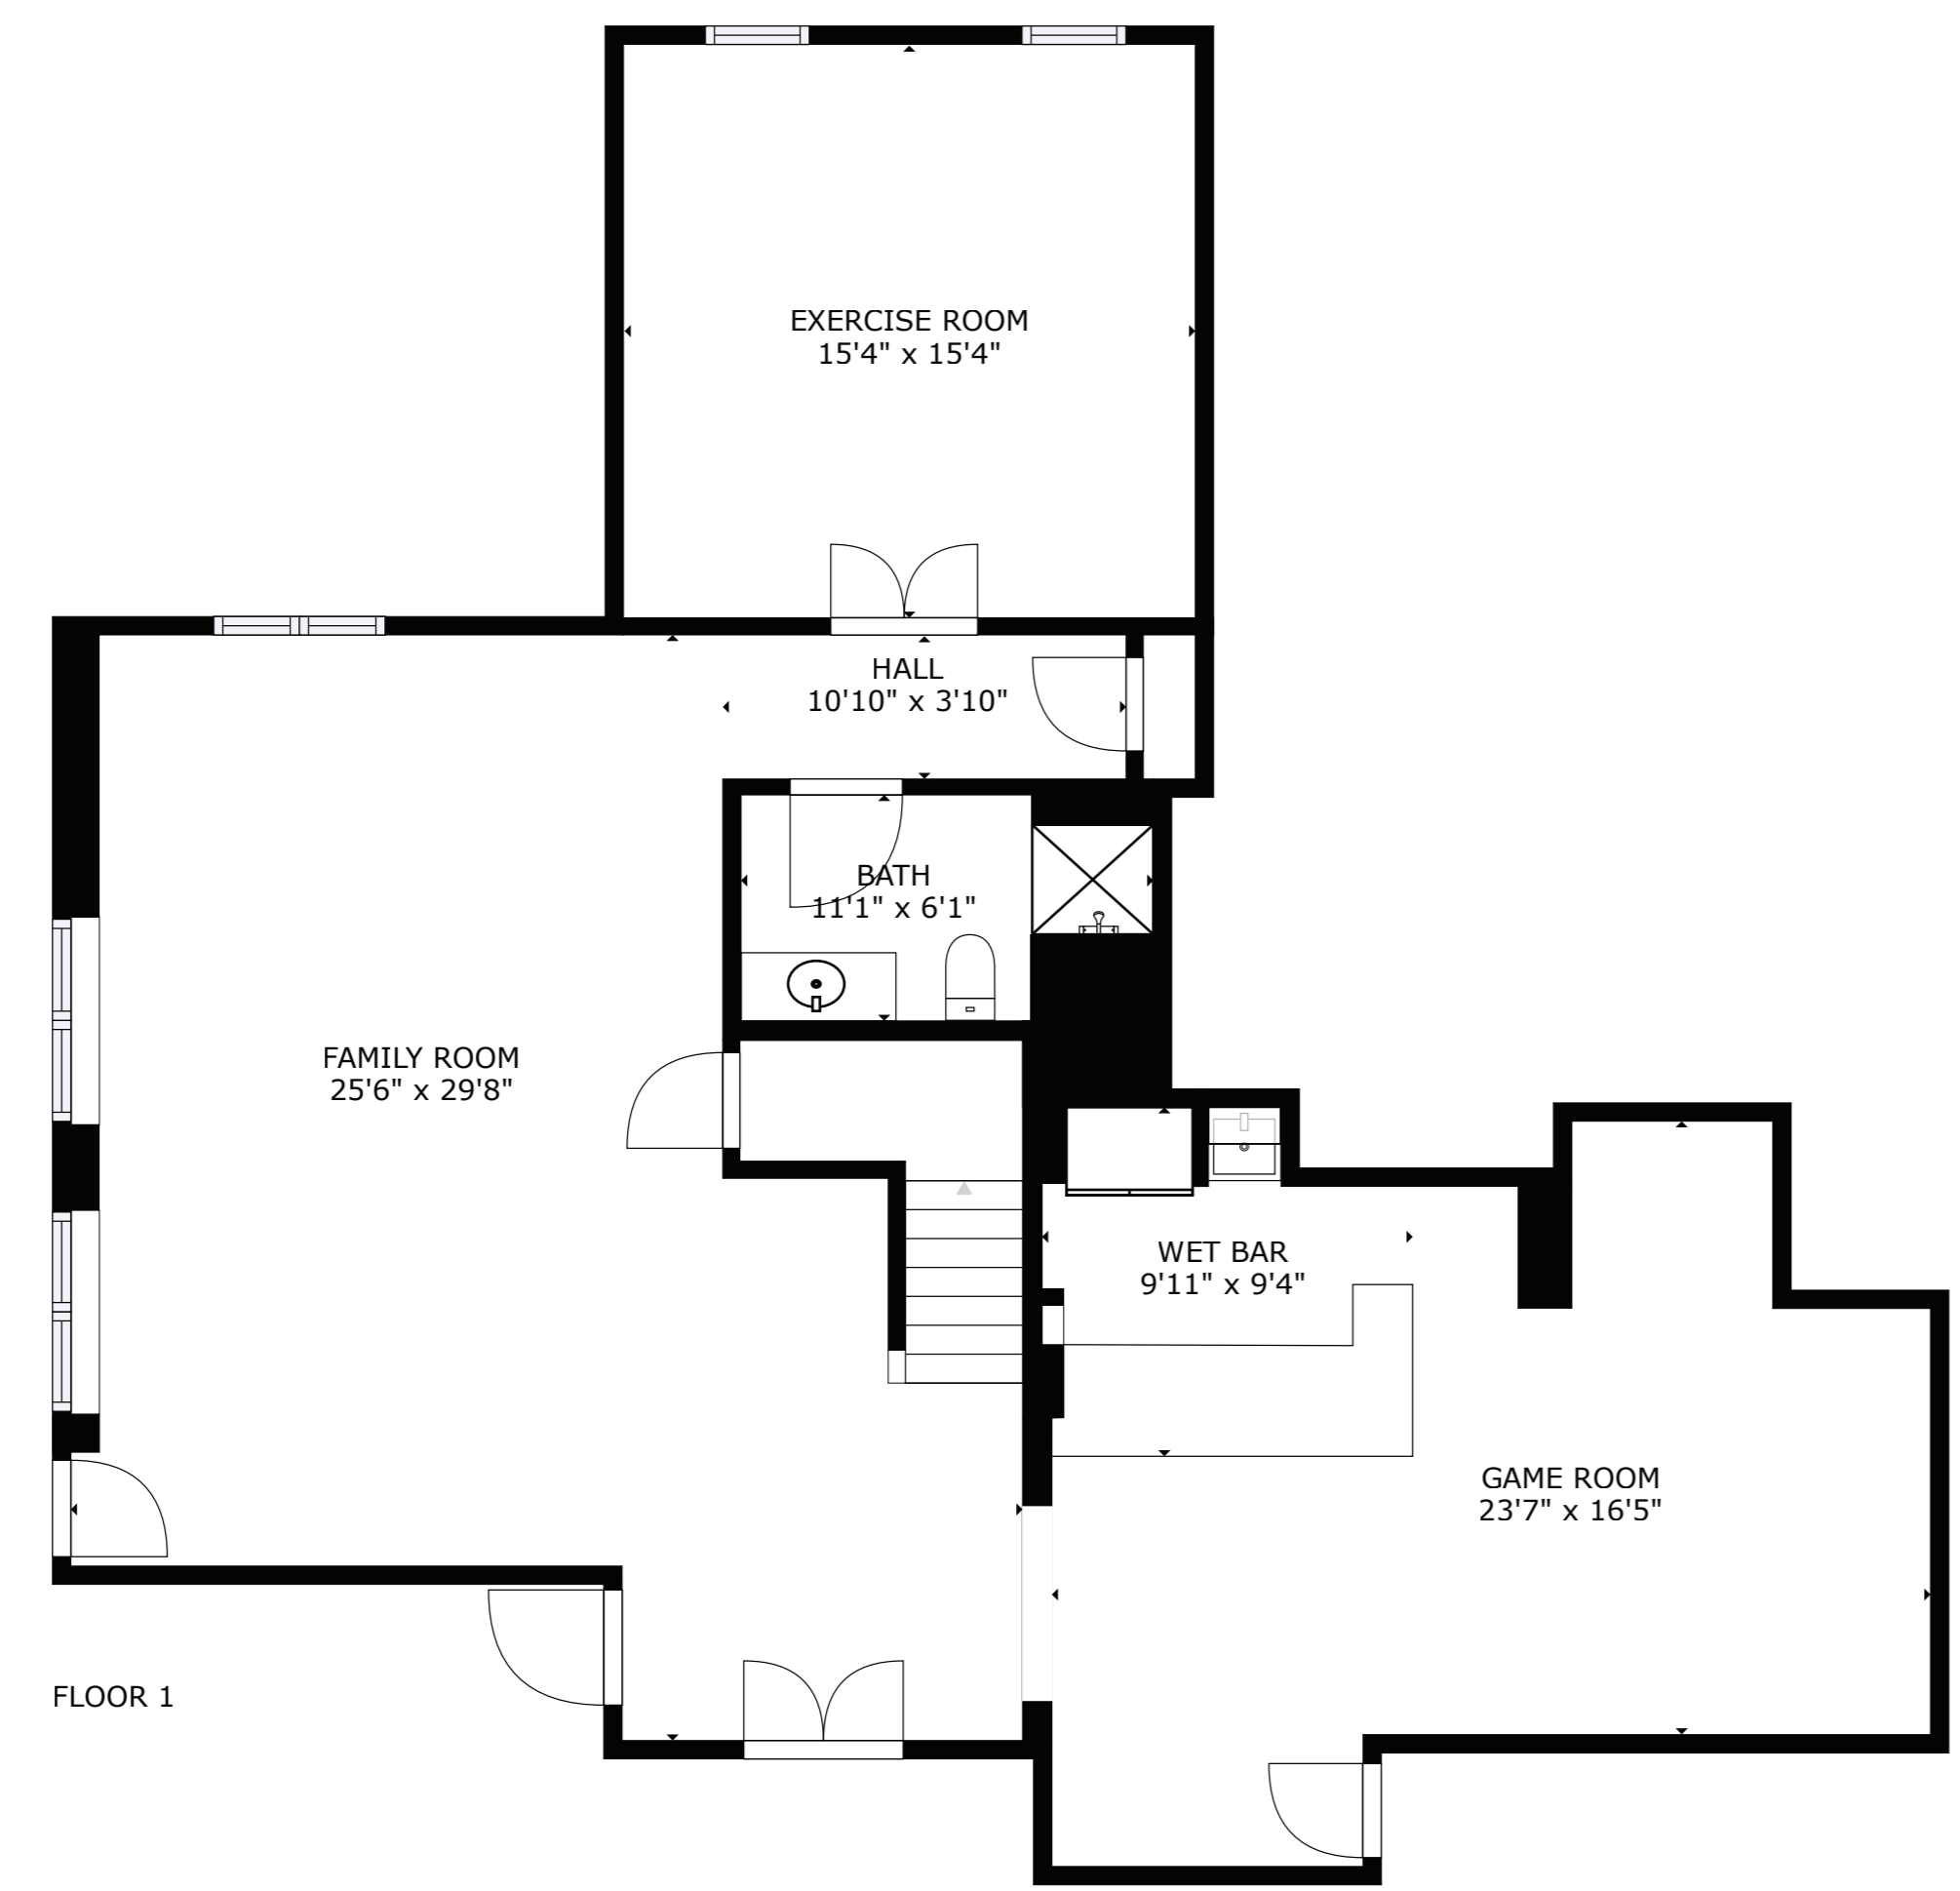

FLOOR 2

FLOOR 1

FLOOR 3

GROSS INTERNAL AREA
 FLOOR 1: 1378 sq. ft, FLOOR 2: 2234 sq. ft
 FLOOR 3: 2325 sq. ft, EXCLUDED AREAS:
 GARAGE: 857 sq. ft
 TOTAL: 5937 sq. ft

SIZES AND DIMENSIONS ARE APPROXIMATE, ACTUAL MAY VARY.