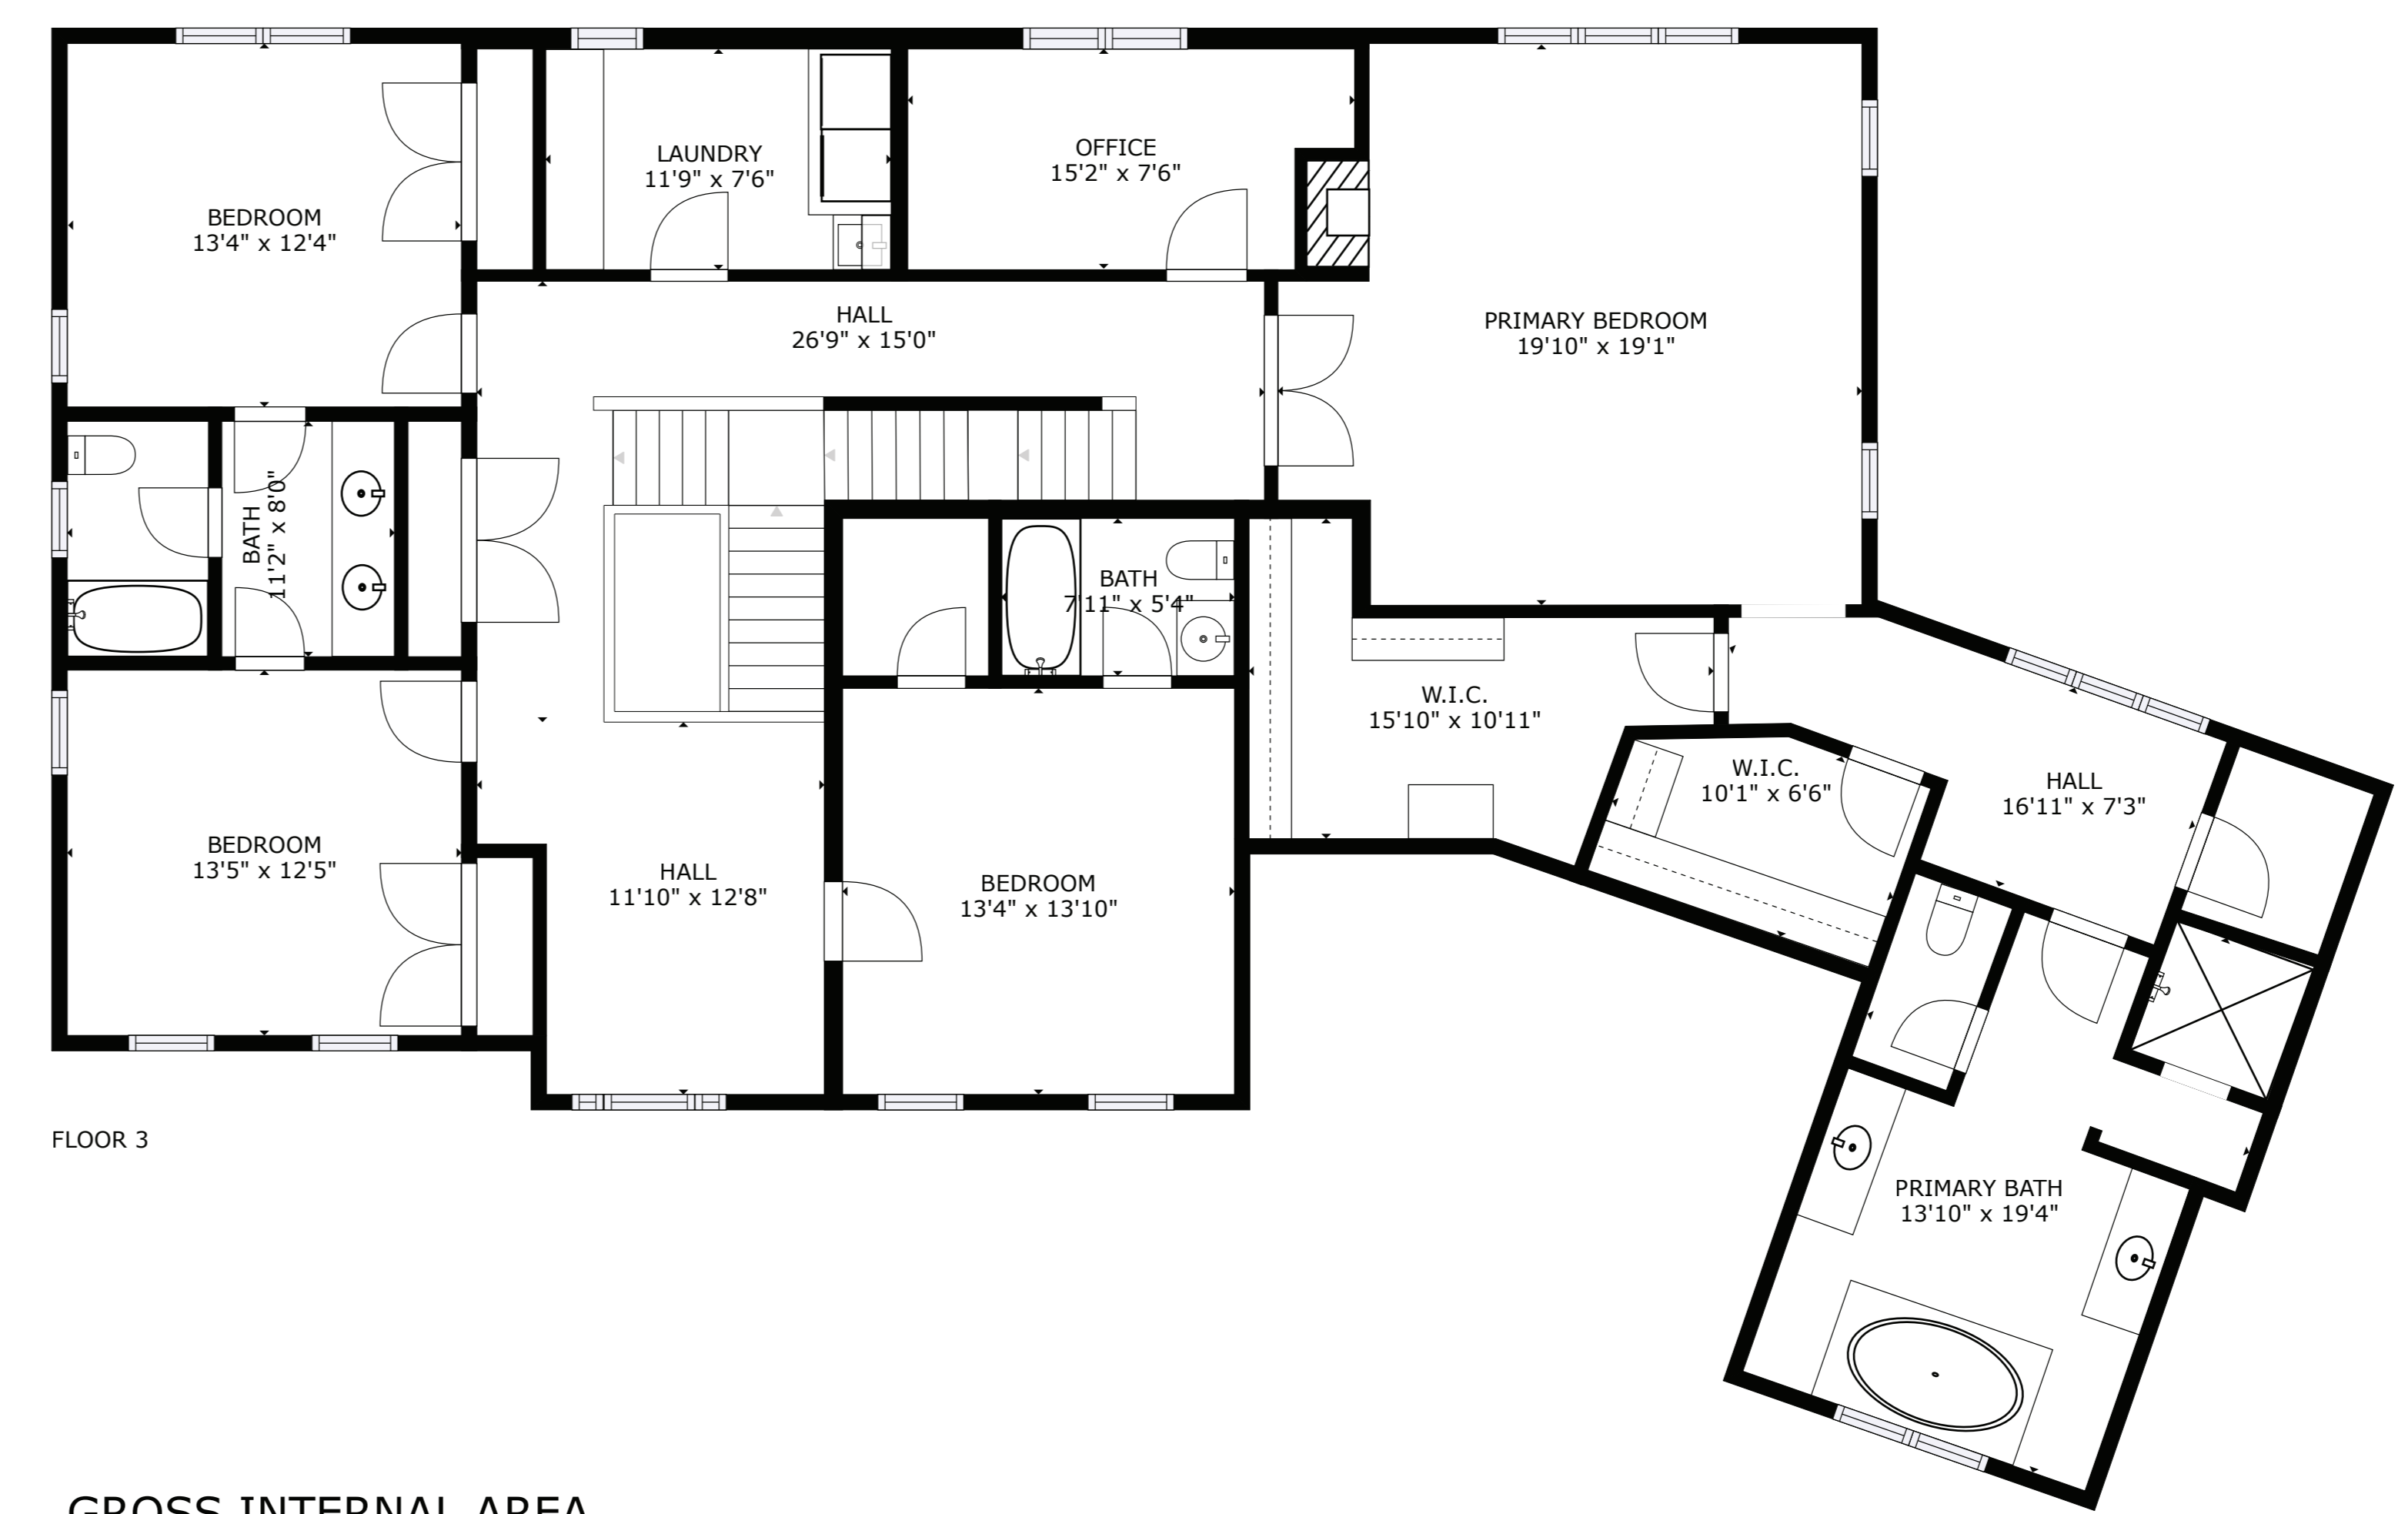

FLOOR 2

FLOOR 1

FLOOR 3

GROSS INTERNAL AREA
 FLOOR 1: 1378 sq. ft, FLOOR 2: 2234 sq. ft
 FLOOR 3: 2325 sq. ft, EXCLUDED AREAS:
 GARAGE: 857 sq. ft
 TOTAL: 5937 sq. ft

SIZES AND DIMENSIONS ARE APPROXIMATE, ACTUAL MAY VARY.