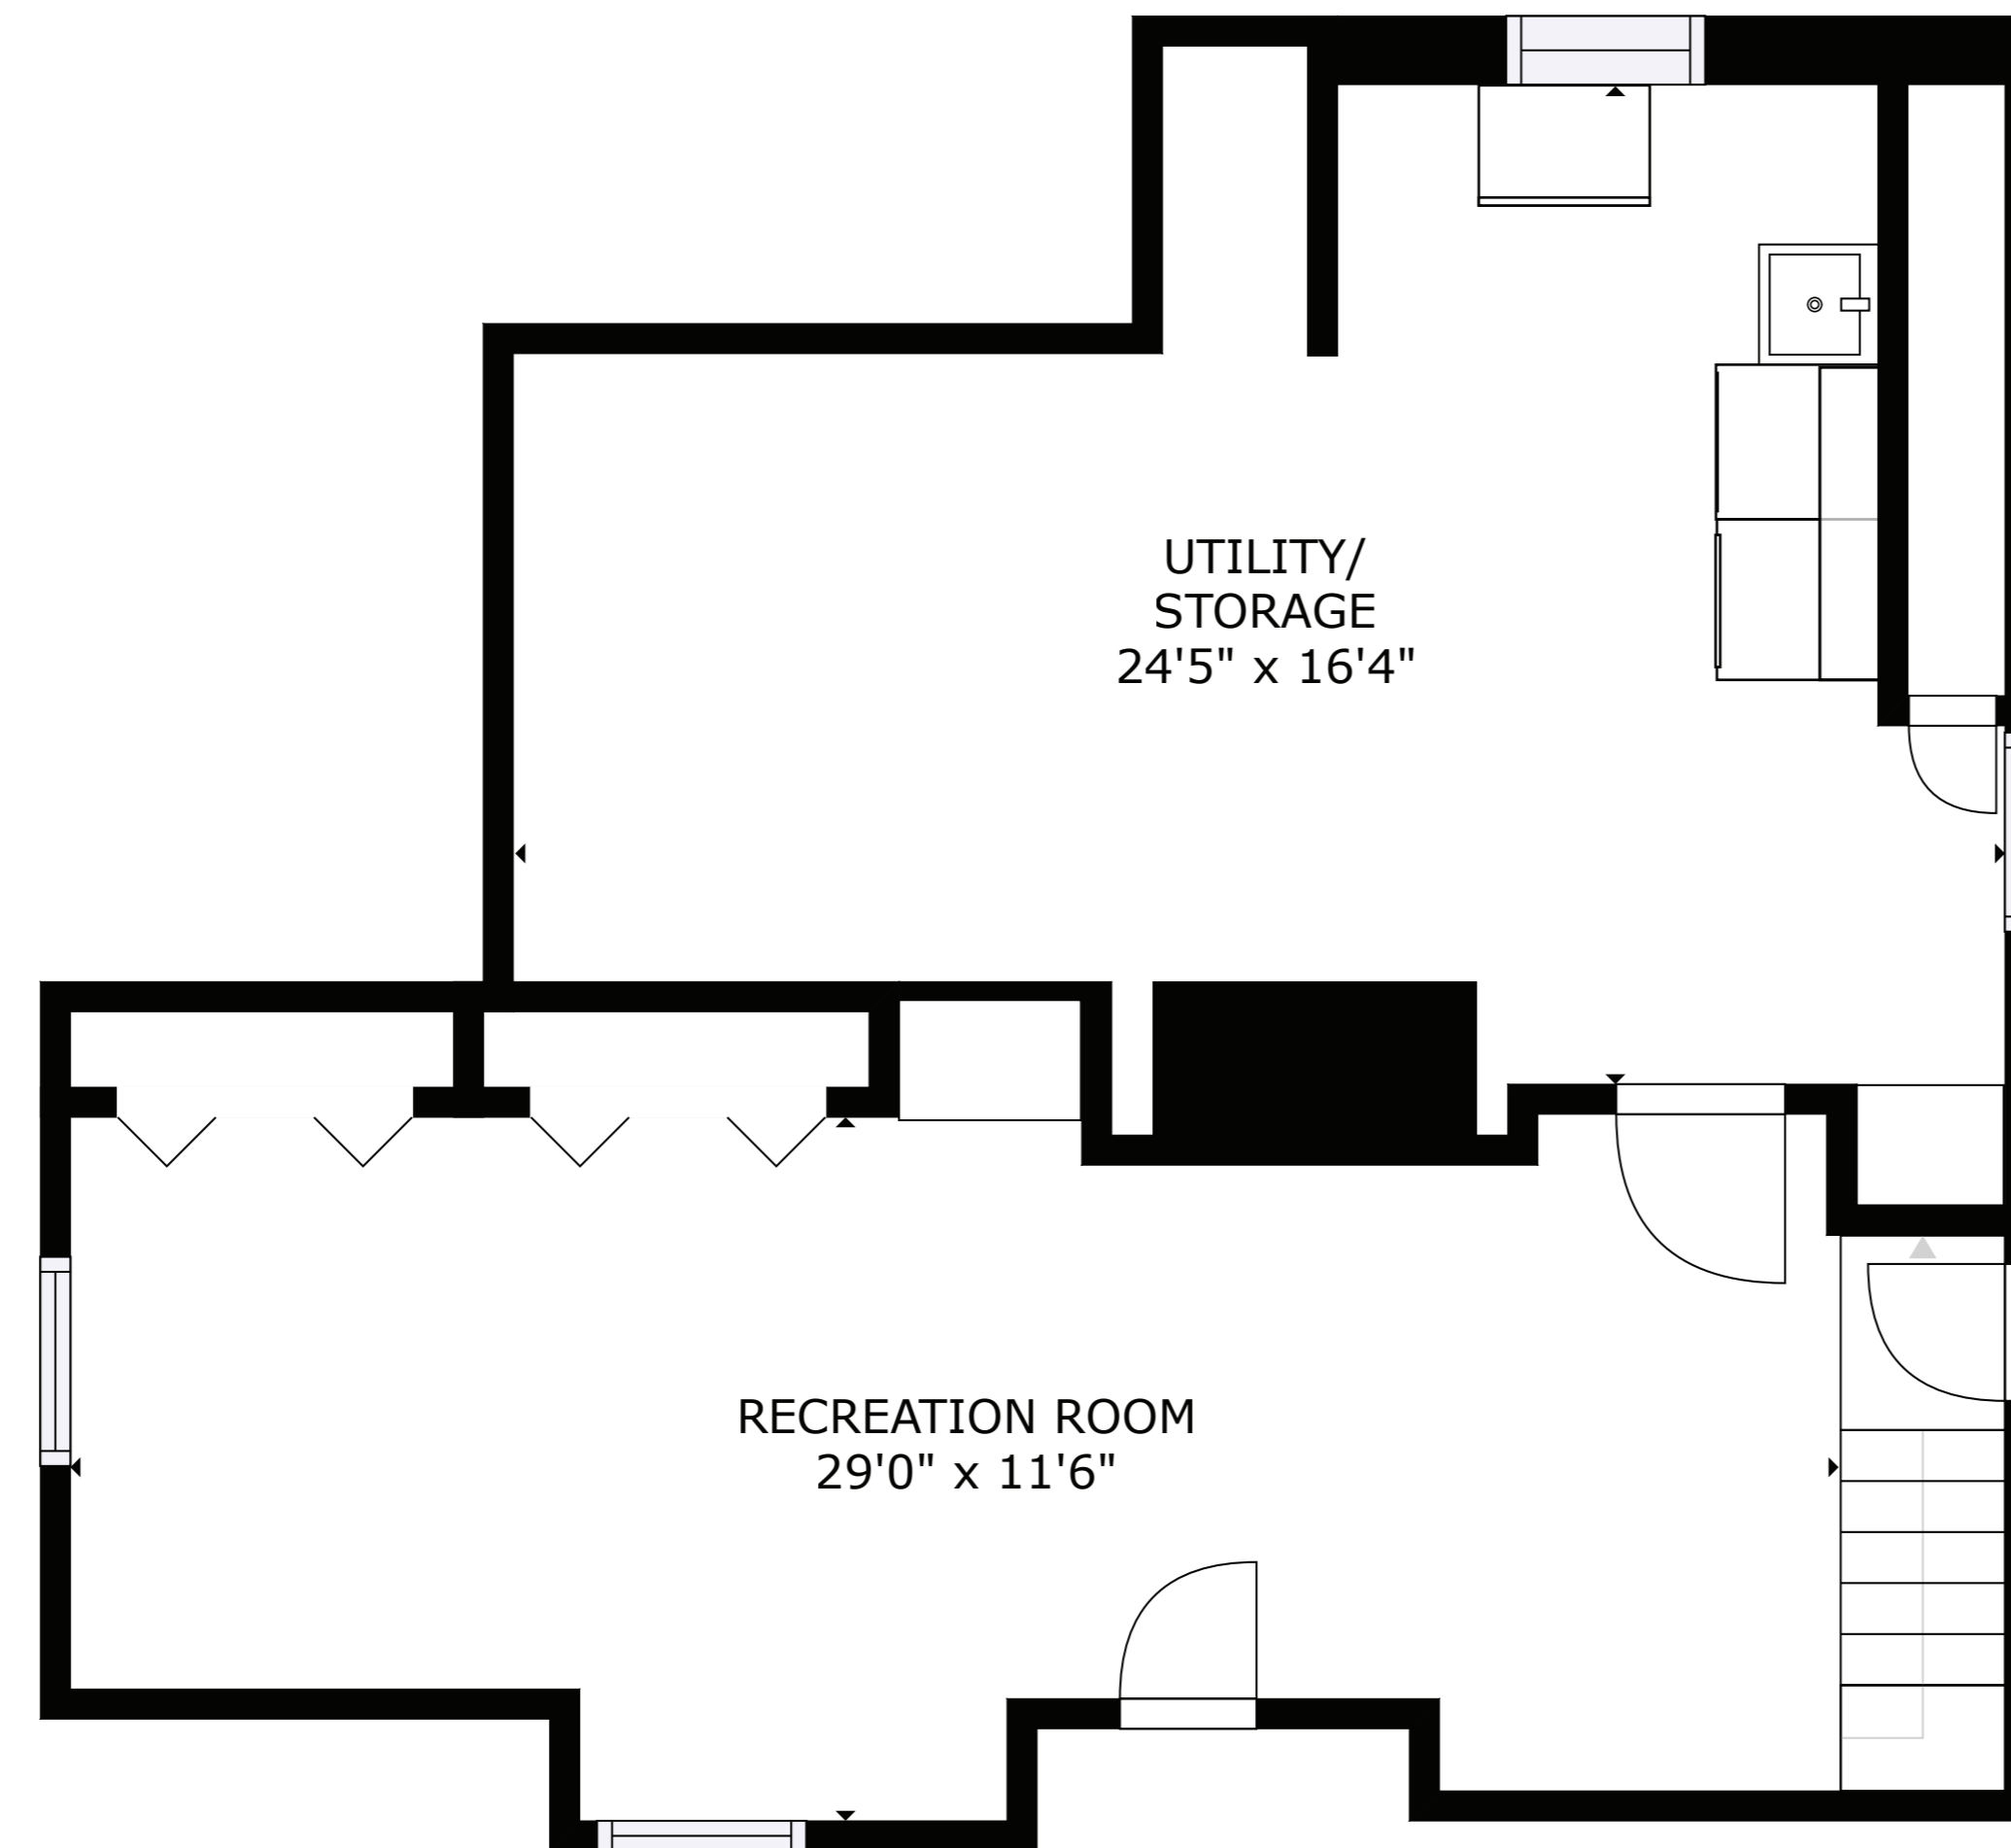

FLOOR 2

FLOOR 3

FLOOR 1

FLOOR 4

GROSS INTERNAL AREA

FLOOR 1: 709 sq. ft, FLOOR 2: 881 sq. ft

FLOOR 3: 831 sq. ft, FLOOR 4: 358 sq. ft

EXCLUDED AREAS: , REDUCED HEADROOM BELOW 1.5M: 525 sq. ft

TOTAL: 2780 sq. ft

SIZES AND DIMENSIONS ARE APPROXIMATE, ACTUAL MAY VARY.