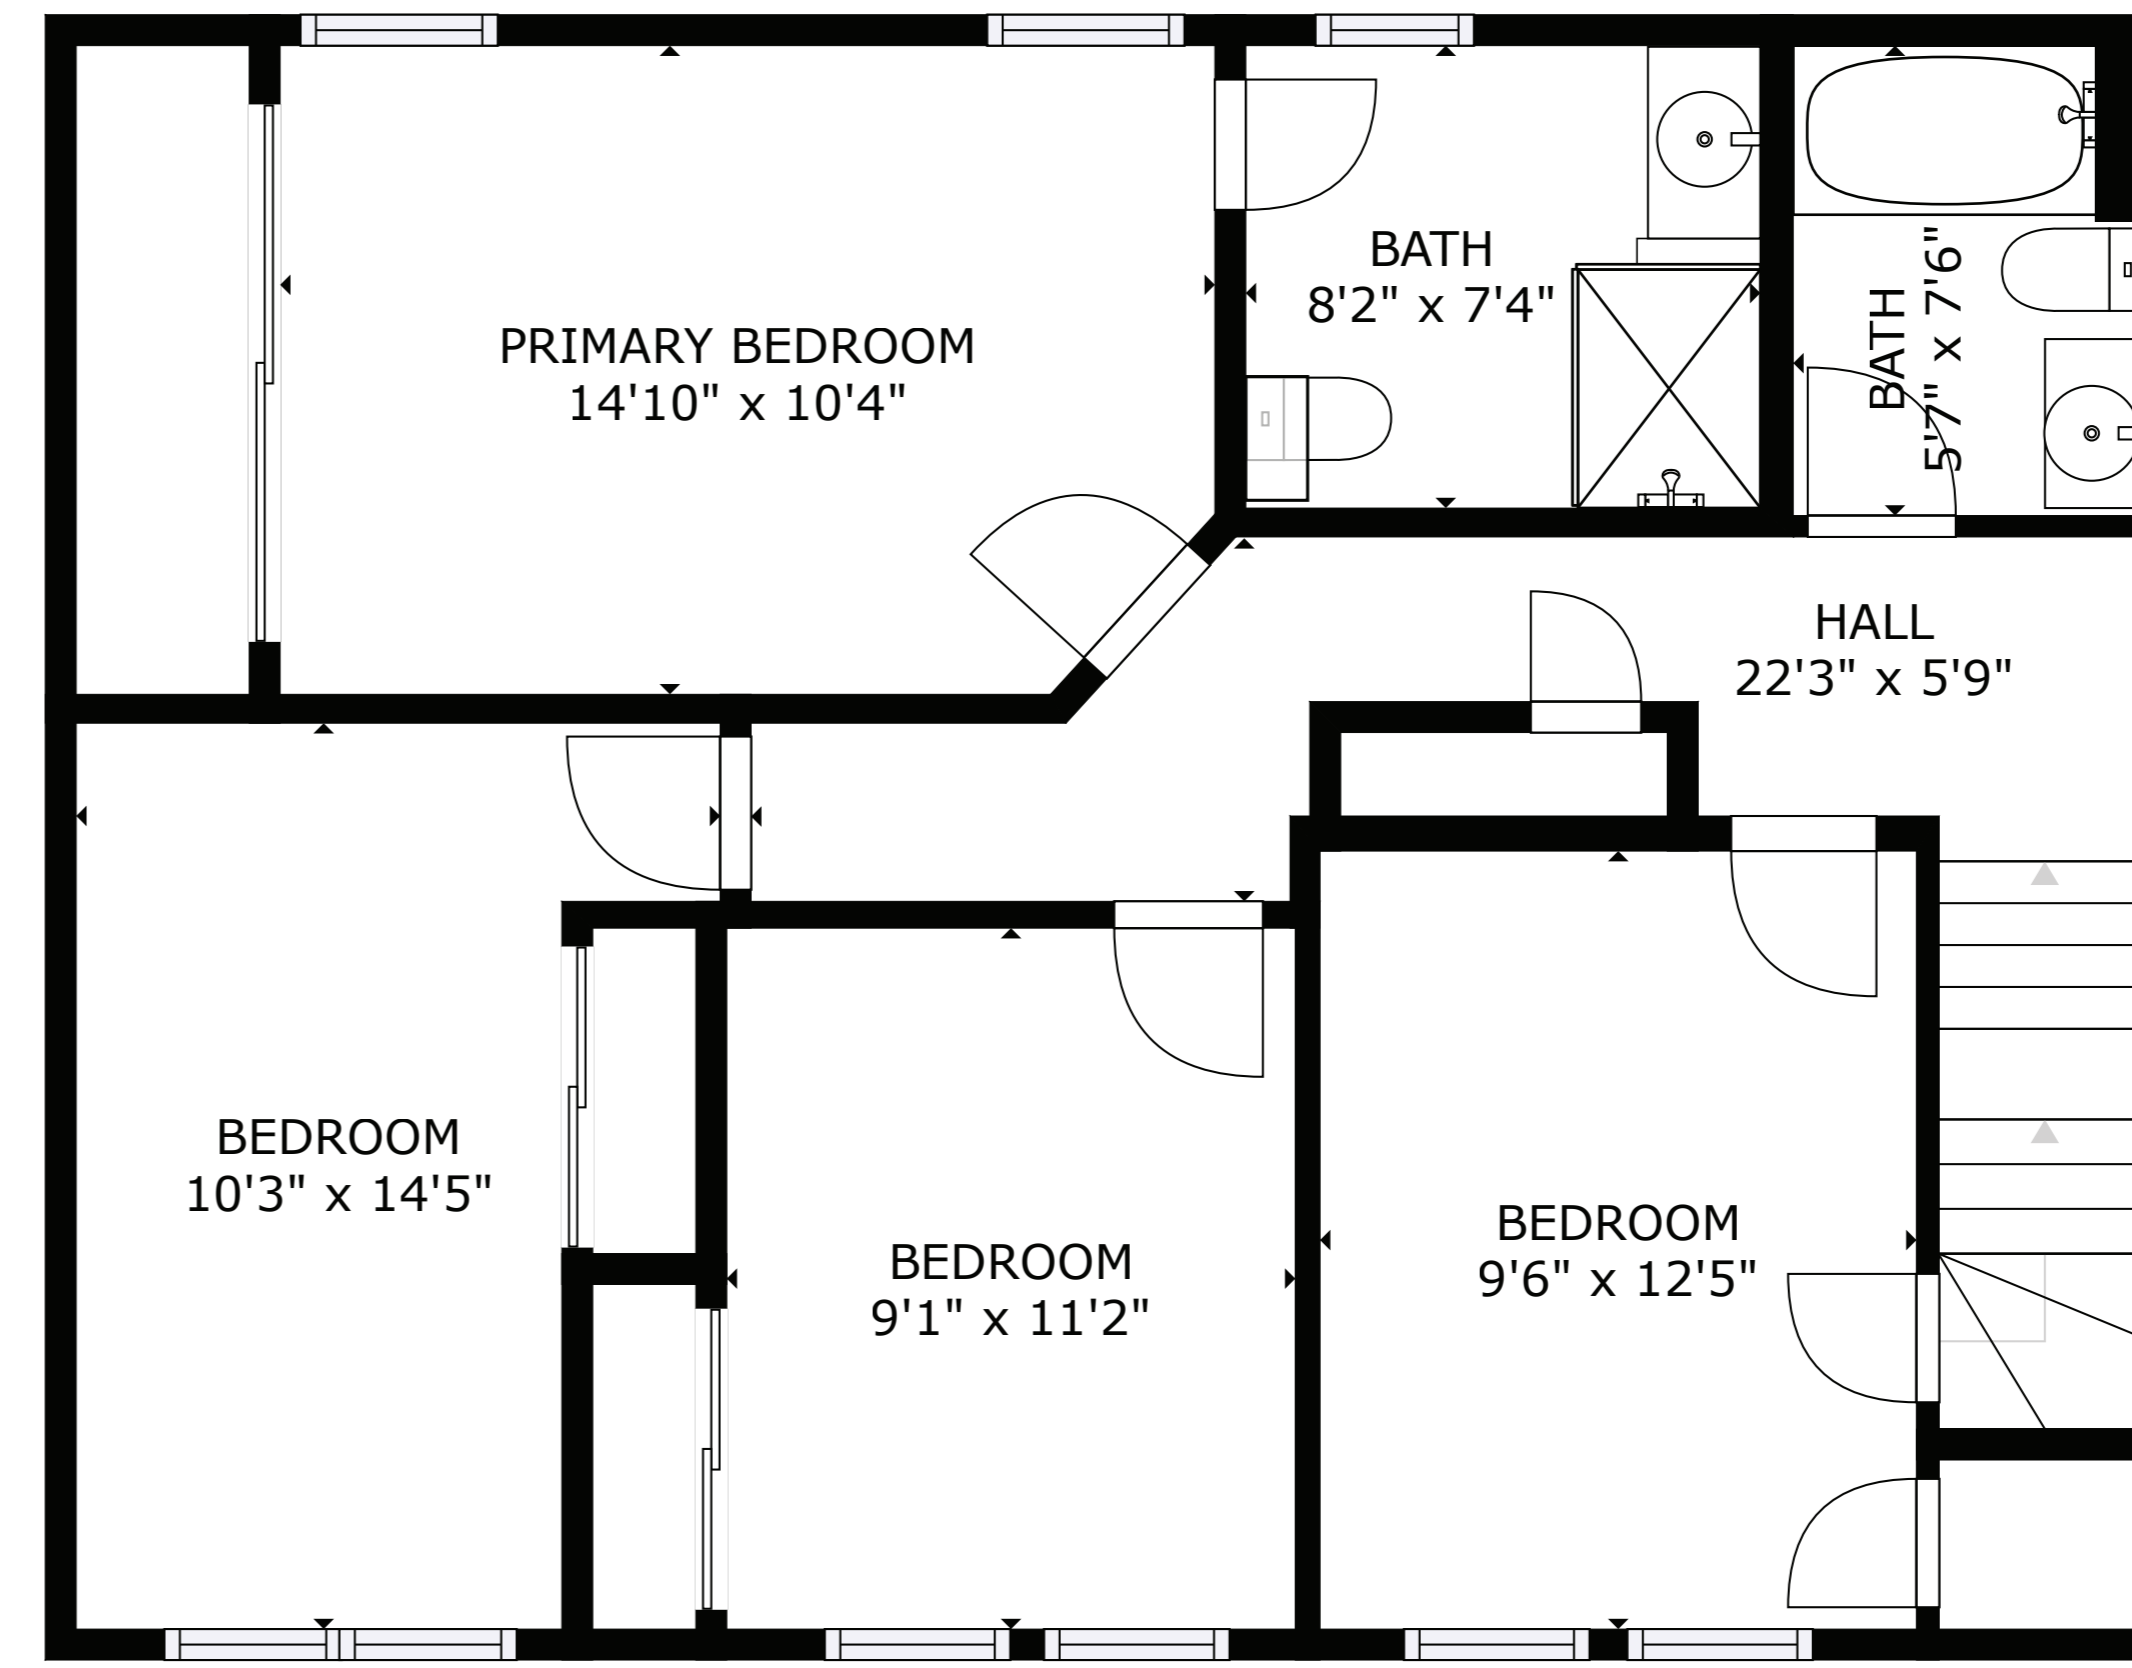

FLOOR 2

FLOOR 3

FLOOR 1

FLOOR 4

GROSS INTERNAL AREA

FLOOR 1: 709 sq. ft, FLOOR 2: 881 sq. ft

FLOOR 3: 831 sq. ft, FLOOR 4: 358 sq. ft

EXCLUDED AREAS: , REDUCED HEADROOM BELOW 1.5M: 525 sq. ft

TOTAL: 2780 sq. ft

SIZES AND DIMENSIONS ARE APPROXIMATE, ACTUAL MAY VARY.