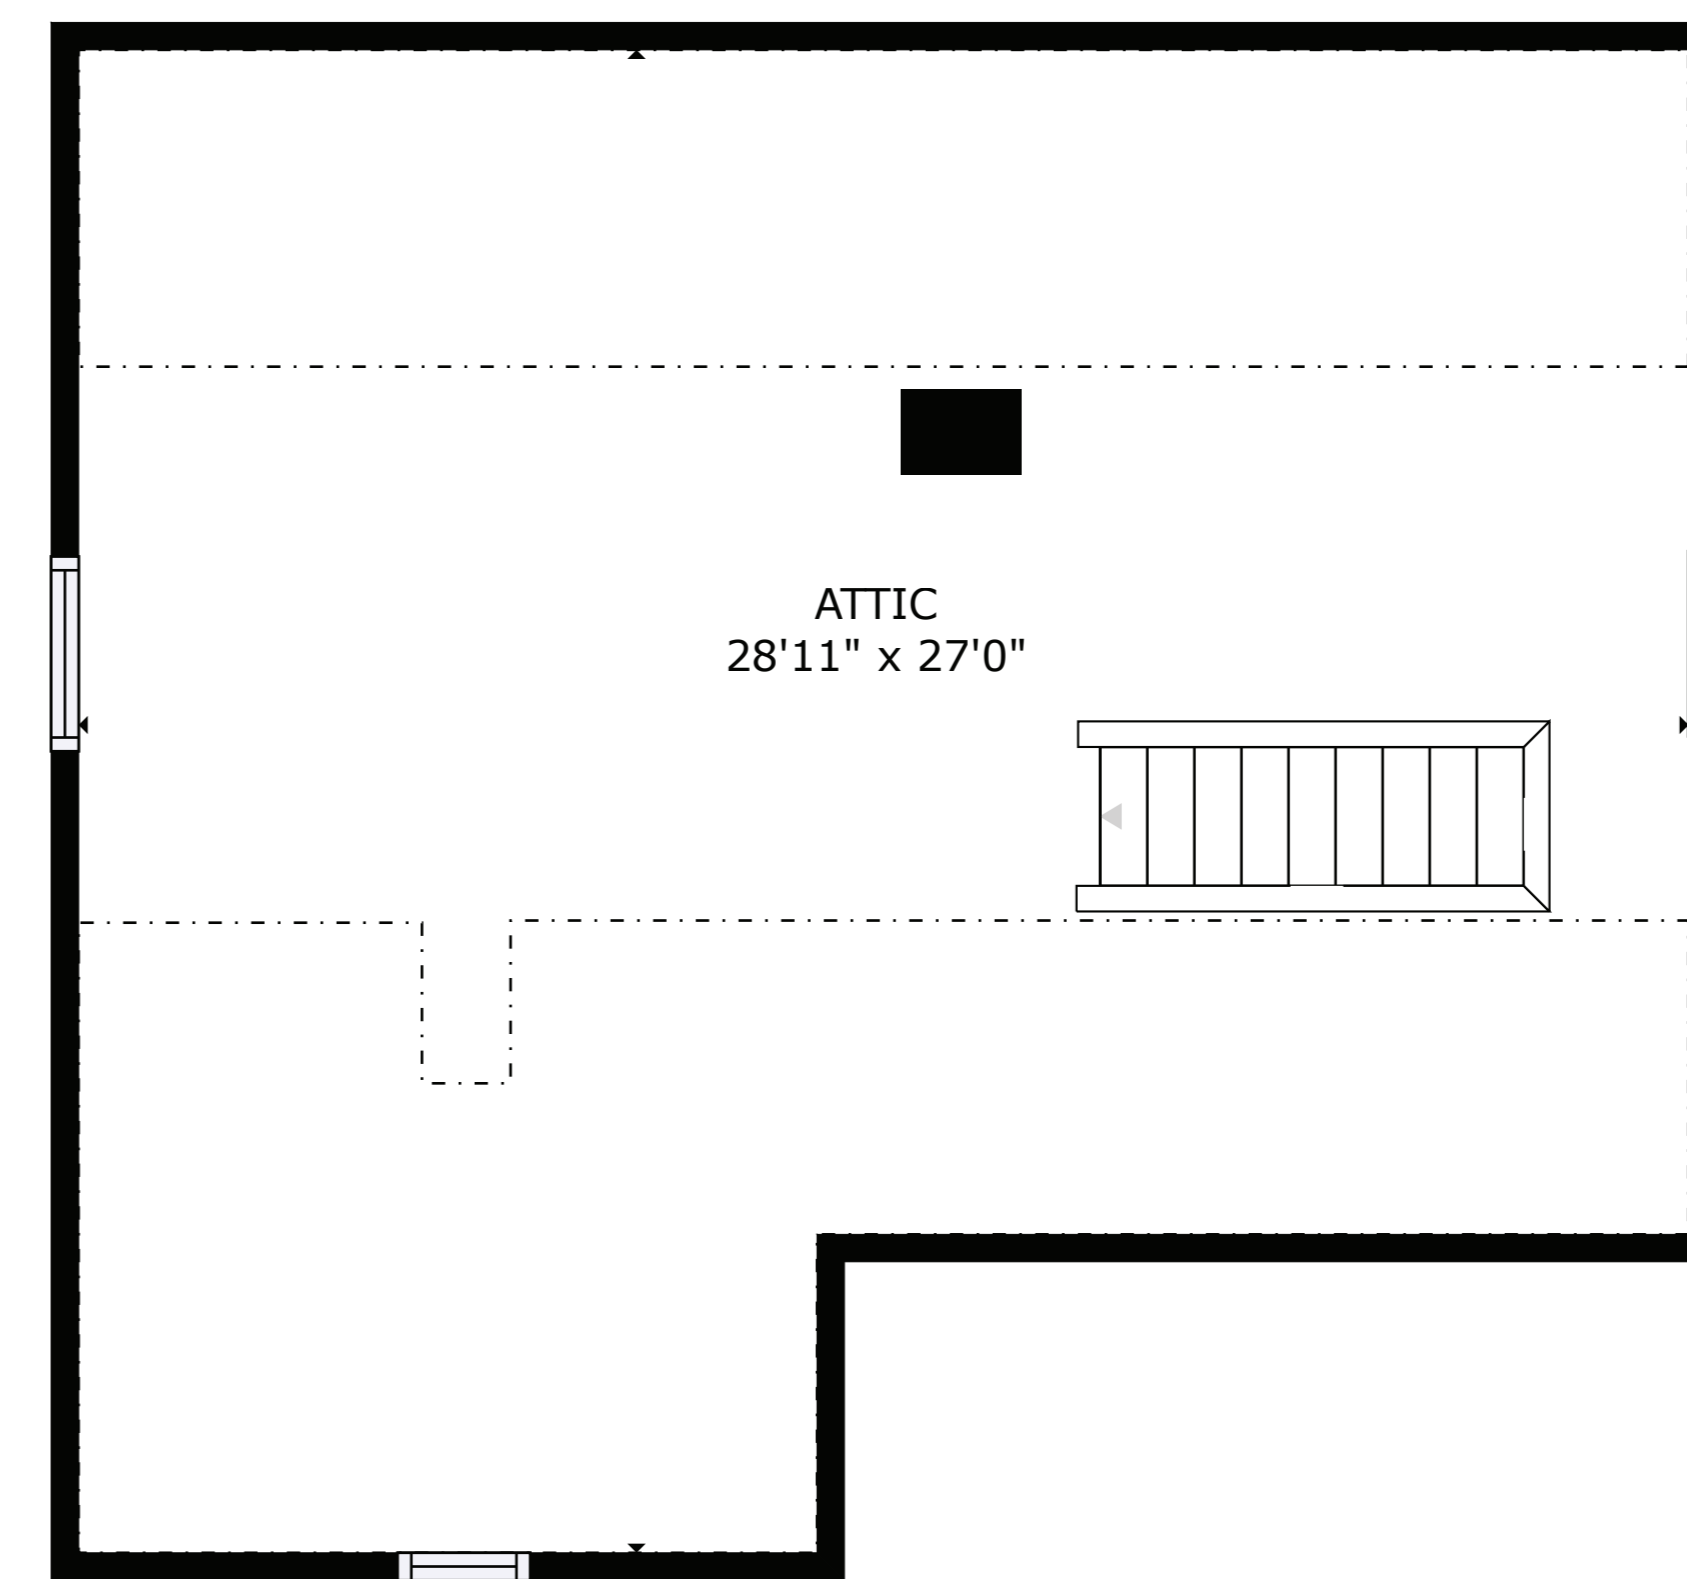

FLOOR 1

FLOOR 2

FLOOR 3

FLOOR 4

GROSS INTERNAL AREA

FLOOR 1: 816 sq. ft, FLOOR 2: 990 sq. ft

FLOOR 3: 748 sq. ft, FLOOR 4: 292 sq. ft

EXCLUDED AREAS: , REDUCED HEADROOM BELOW 1.5M: 398 sq. ft

TOTAL: 2845 sq. ft

SIZES AND DIMENSIONS ARE APPROXIMATE, ACTUAL MAY VARY.