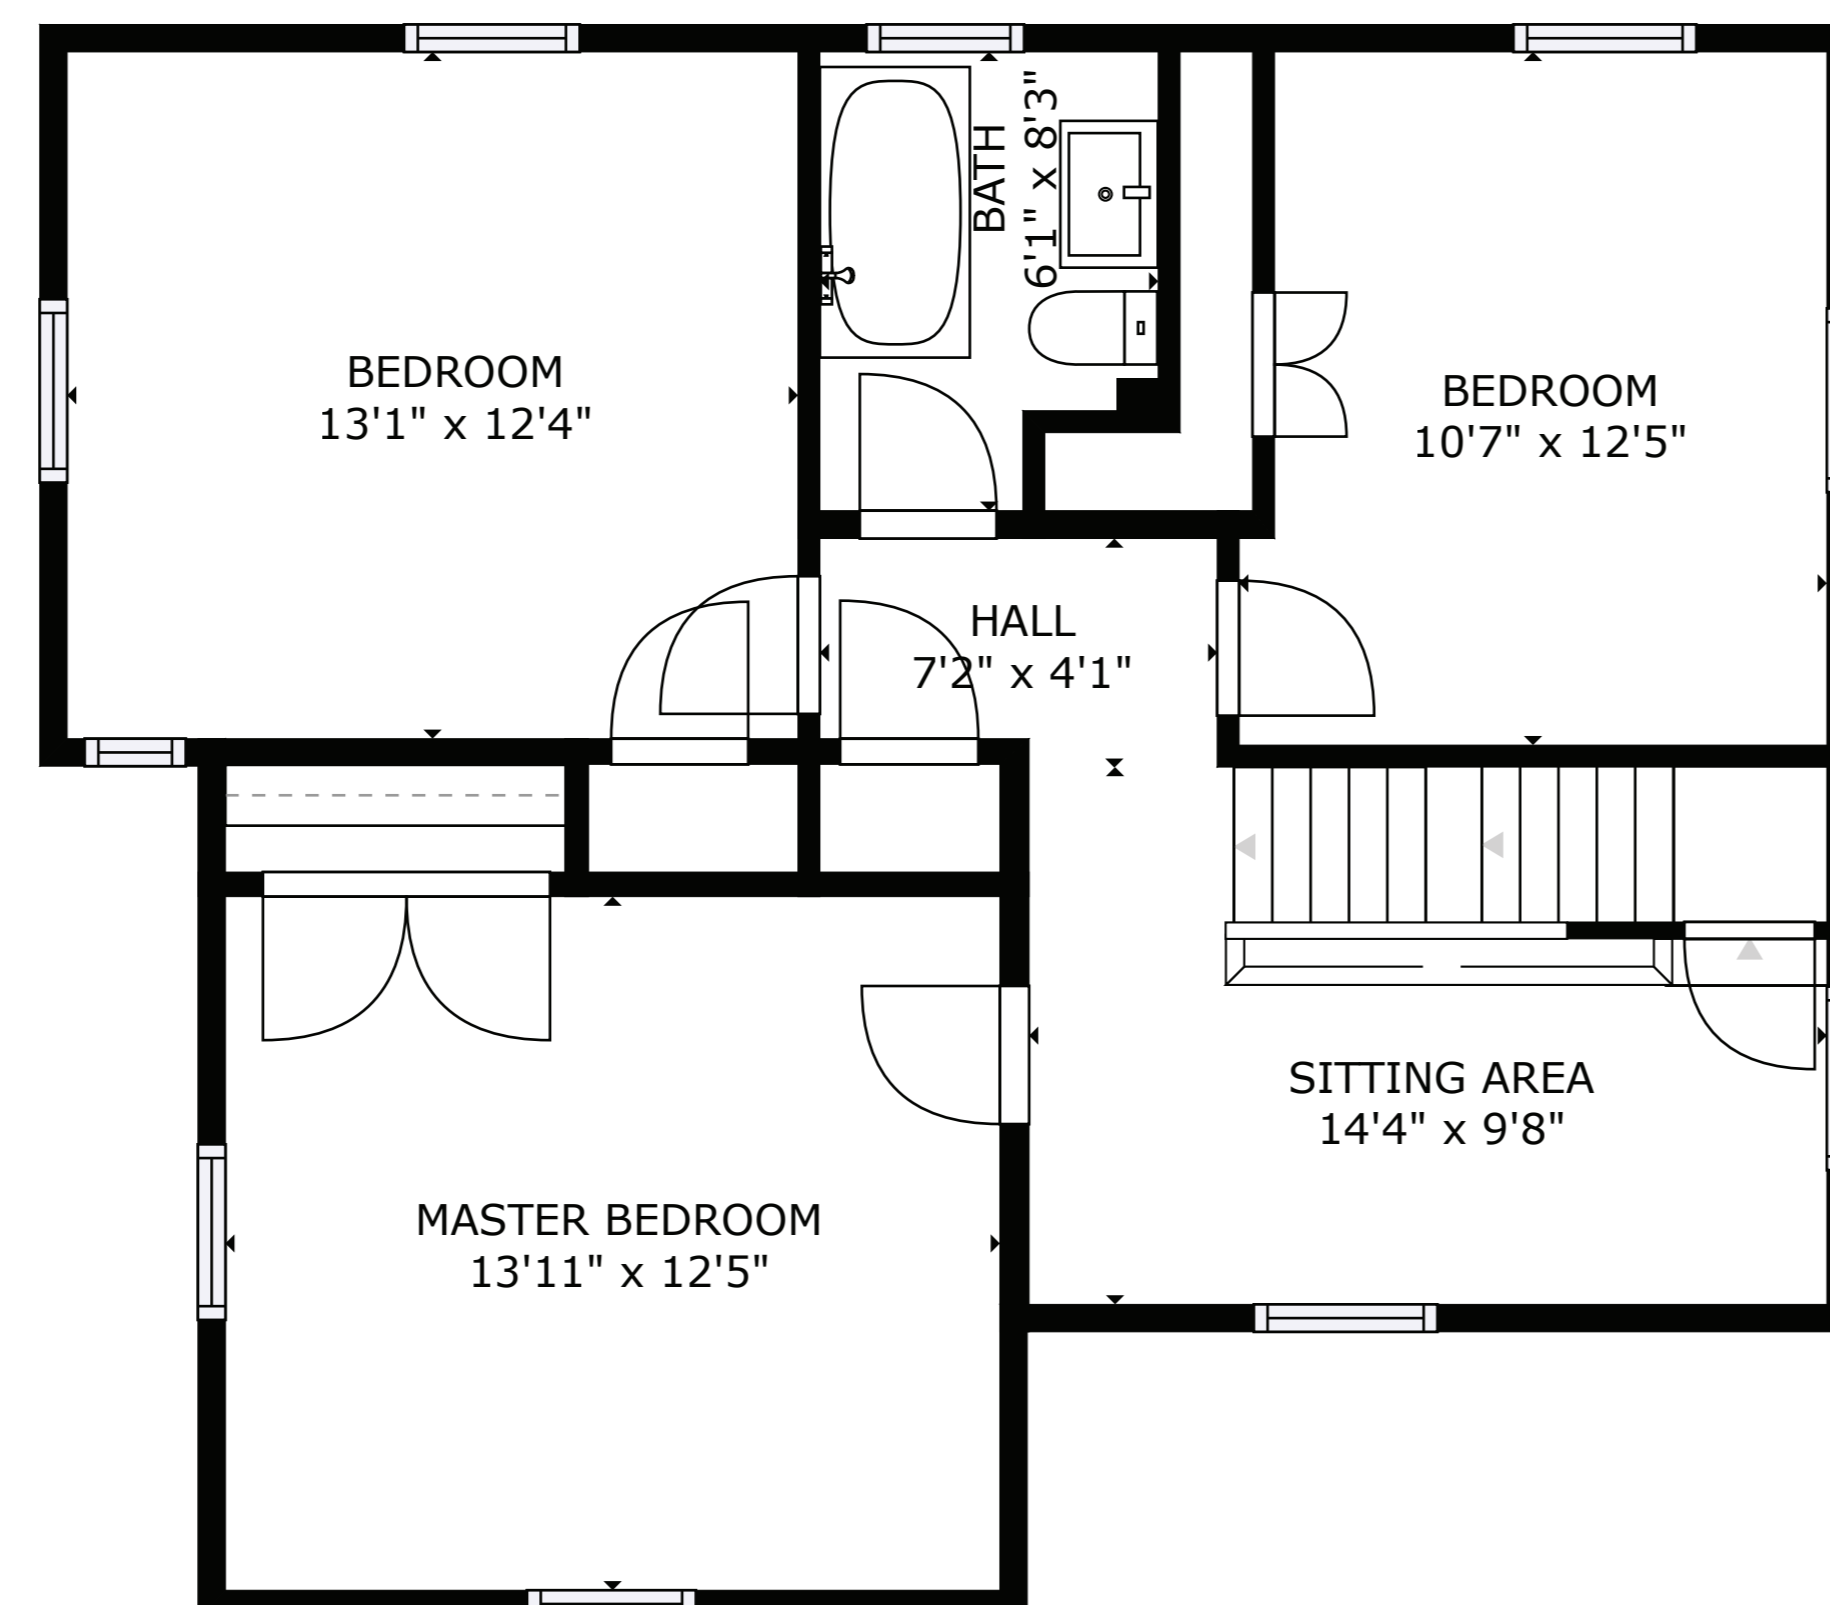

FLOOR 1

FLOOR 2

FLOOR 3

FLOOR 4

GROSS INTERNAL AREA

FLOOR 1: 816 sq. ft, FLOOR 2: 990 sq. ft

FLOOR 3: 748 sq. ft, FLOOR 4: 292 sq. ft

EXCLUDED AREAS: , REDUCED HEADROOM BELOW 1.5M: 398 sq. ft

TOTAL: 2845 sq. ft

SIZES AND DIMENSIONS ARE APPROXIMATE, ACTUAL MAY VARY.