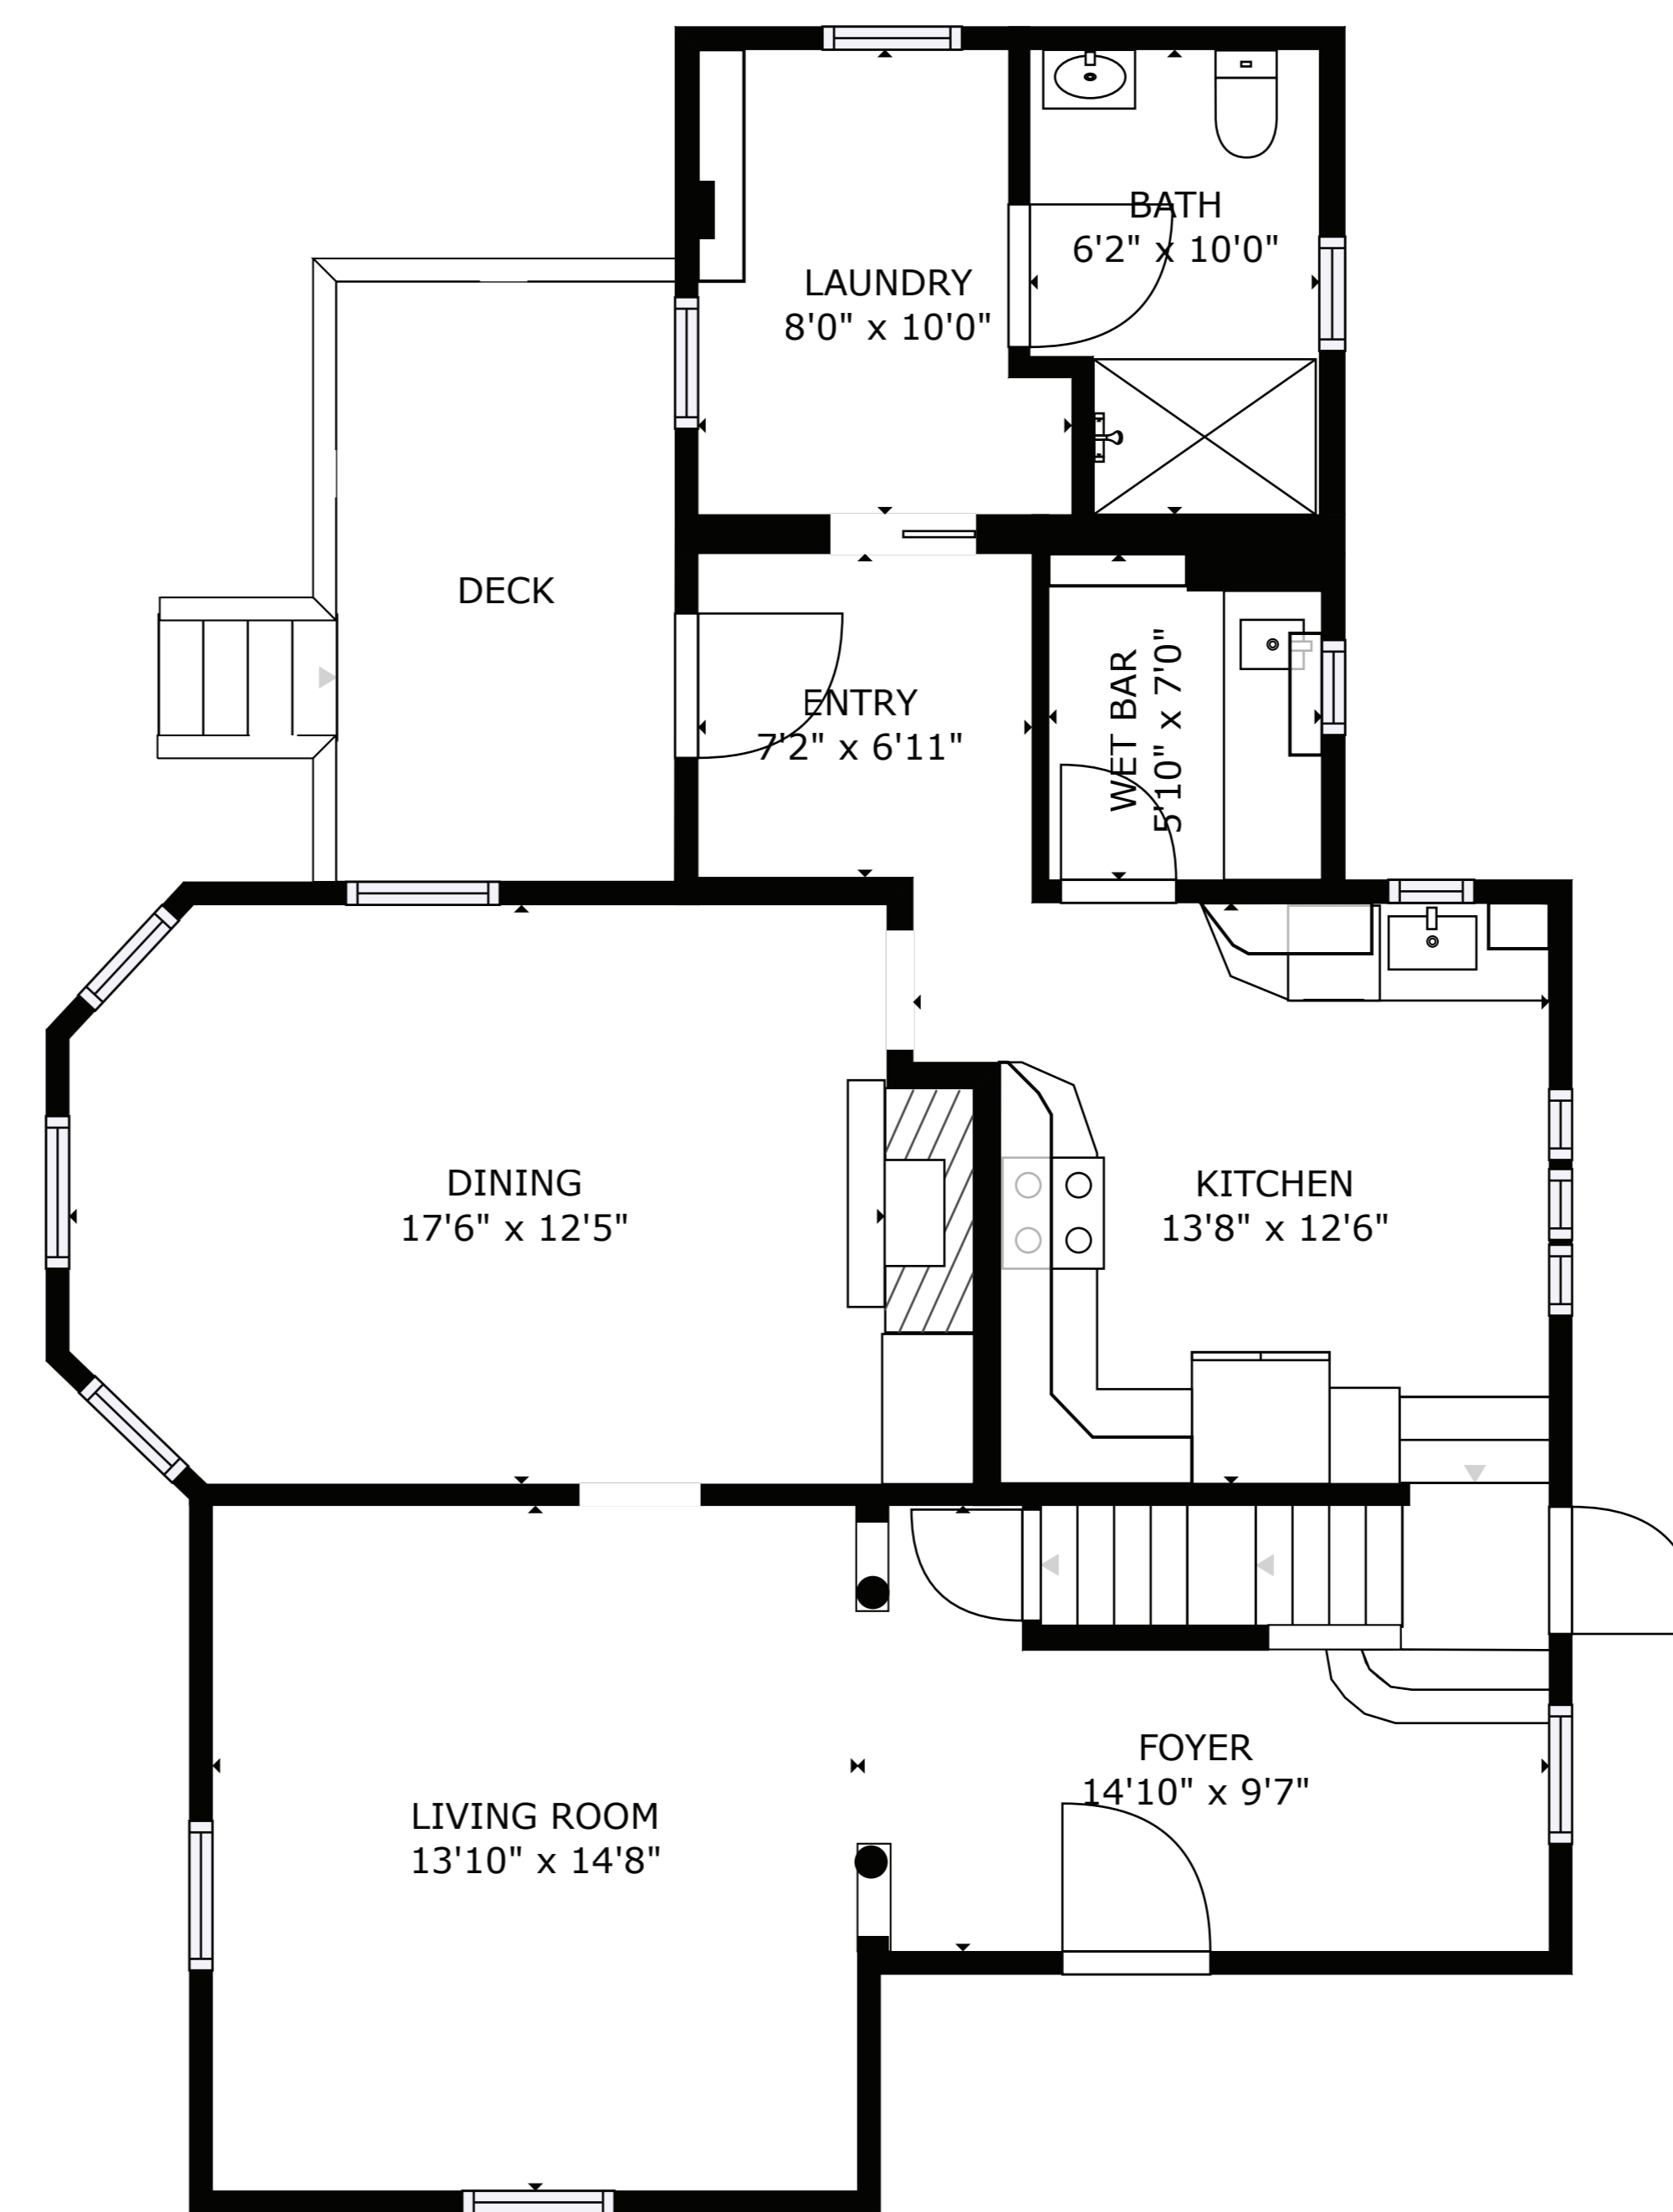

FLOOR 1

FLOOR 2

FLOOR 3

FLOOR 4

GROSS INTERNAL AREA

FLOOR 1: 816 sq. ft, FLOOR 2: 990 sq. ft

FLOOR 3: 748 sq. ft, FLOOR 4: 292 sq. ft

EXCLUDED AREAS: , REDUCED HEADROOM BELOW 1.5M: 398 sq. ft

TOTAL: 2845 sq. ft

SIZES AND DIMENSIONS ARE APPROXIMATE, ACTUAL MAY VARY.