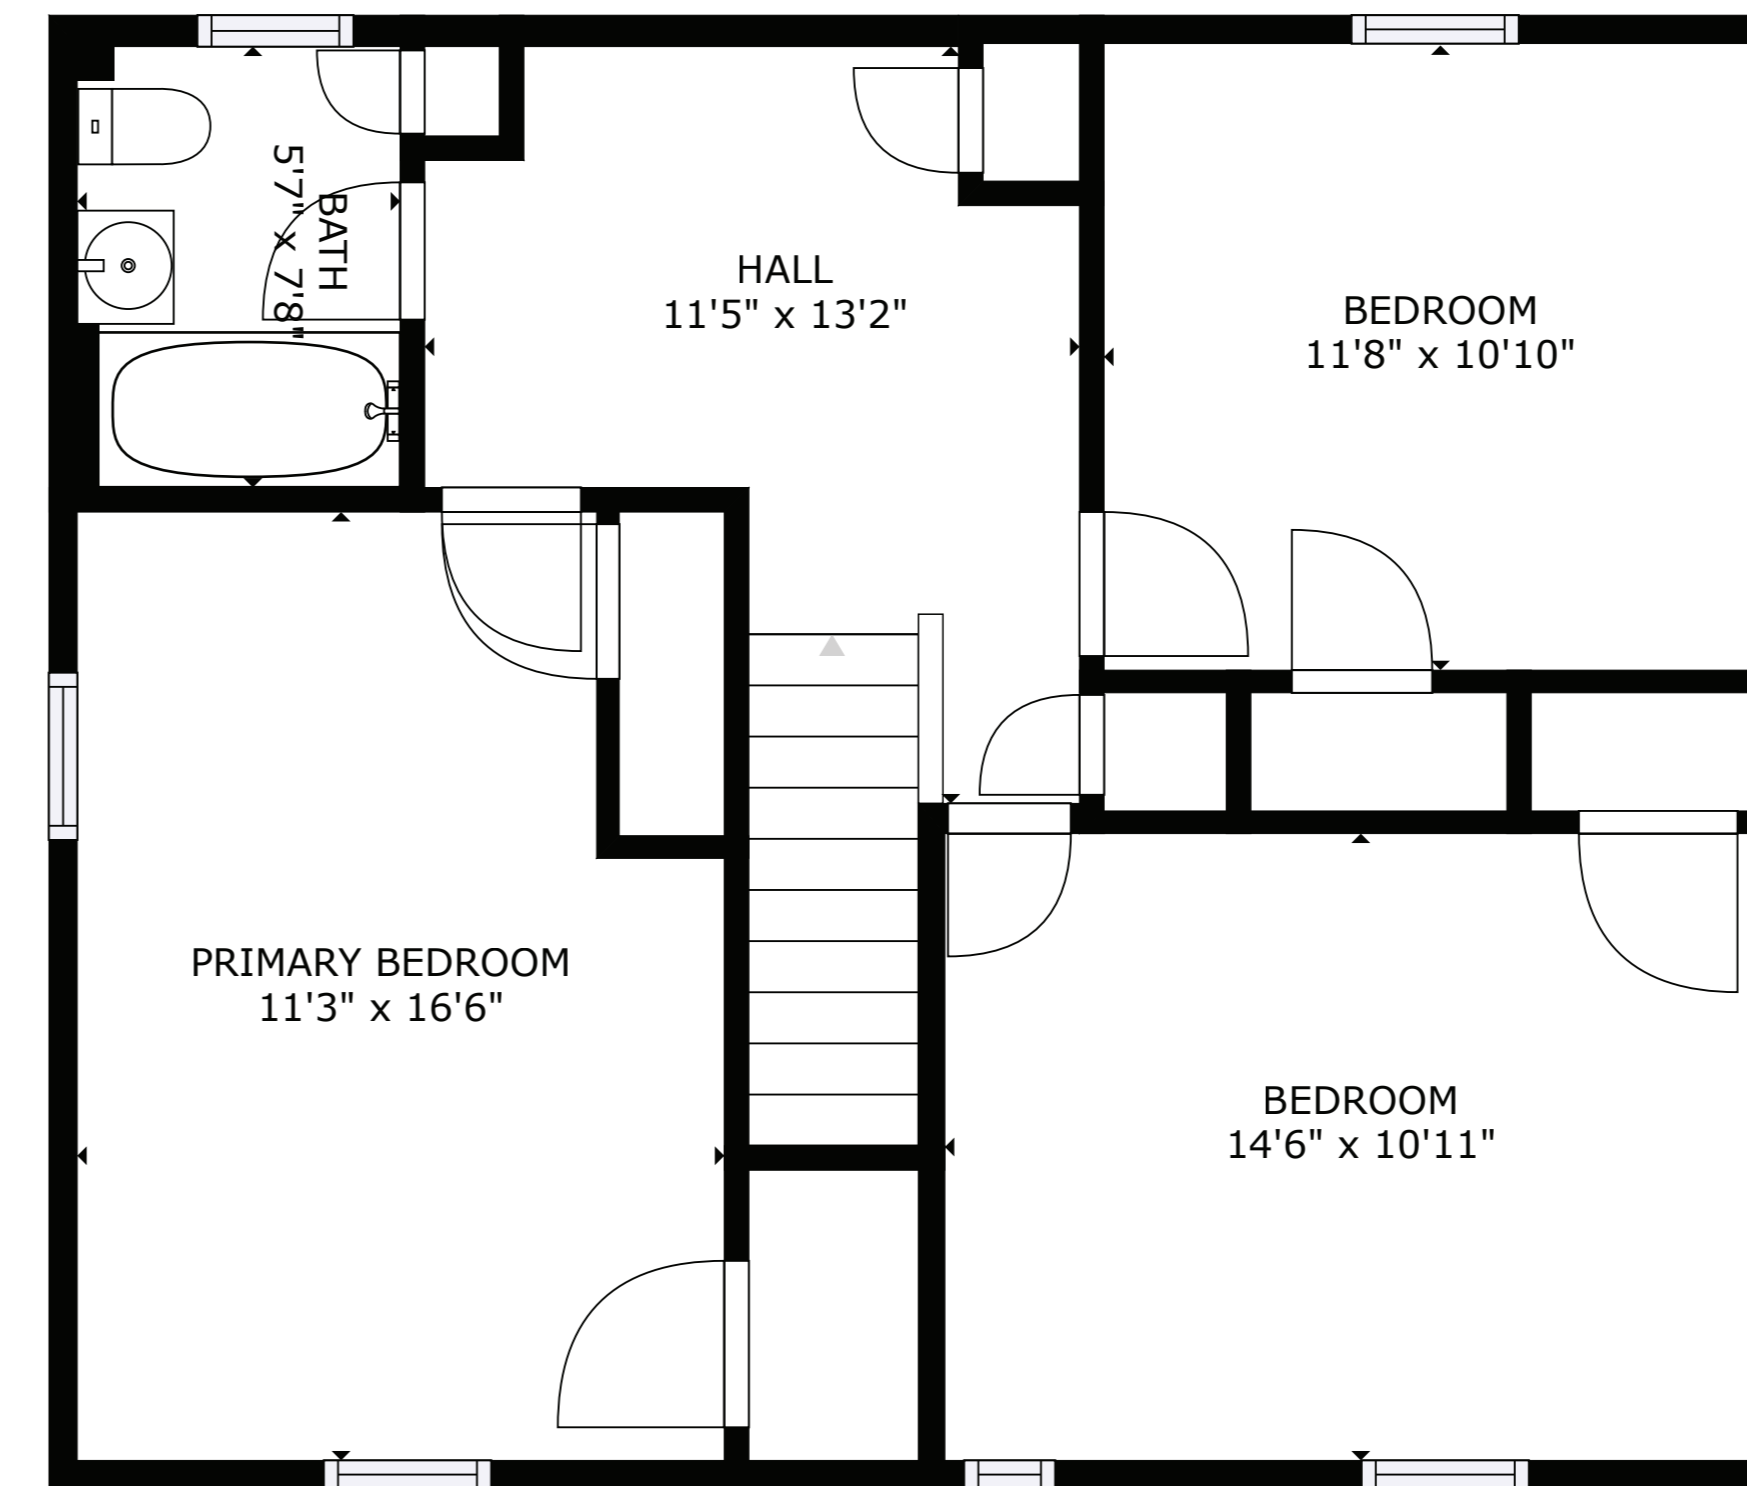

FLOOR 2

FLOOR 3

FLOOR 1

GROSS INTERNAL AREA
 FLOOR 1: 384 sq. ft, FLOOR 2: 1121 sq. ft
 FLOOR 3: 726 sq. ft, EXCLUDED AREAS:
 GARAGE: 250 sq. ft
 TOTAL: 2231 sq. ft

SIZES AND DIMENSIONS ARE APPROXIMATE, ACTUAL MAY VARY.