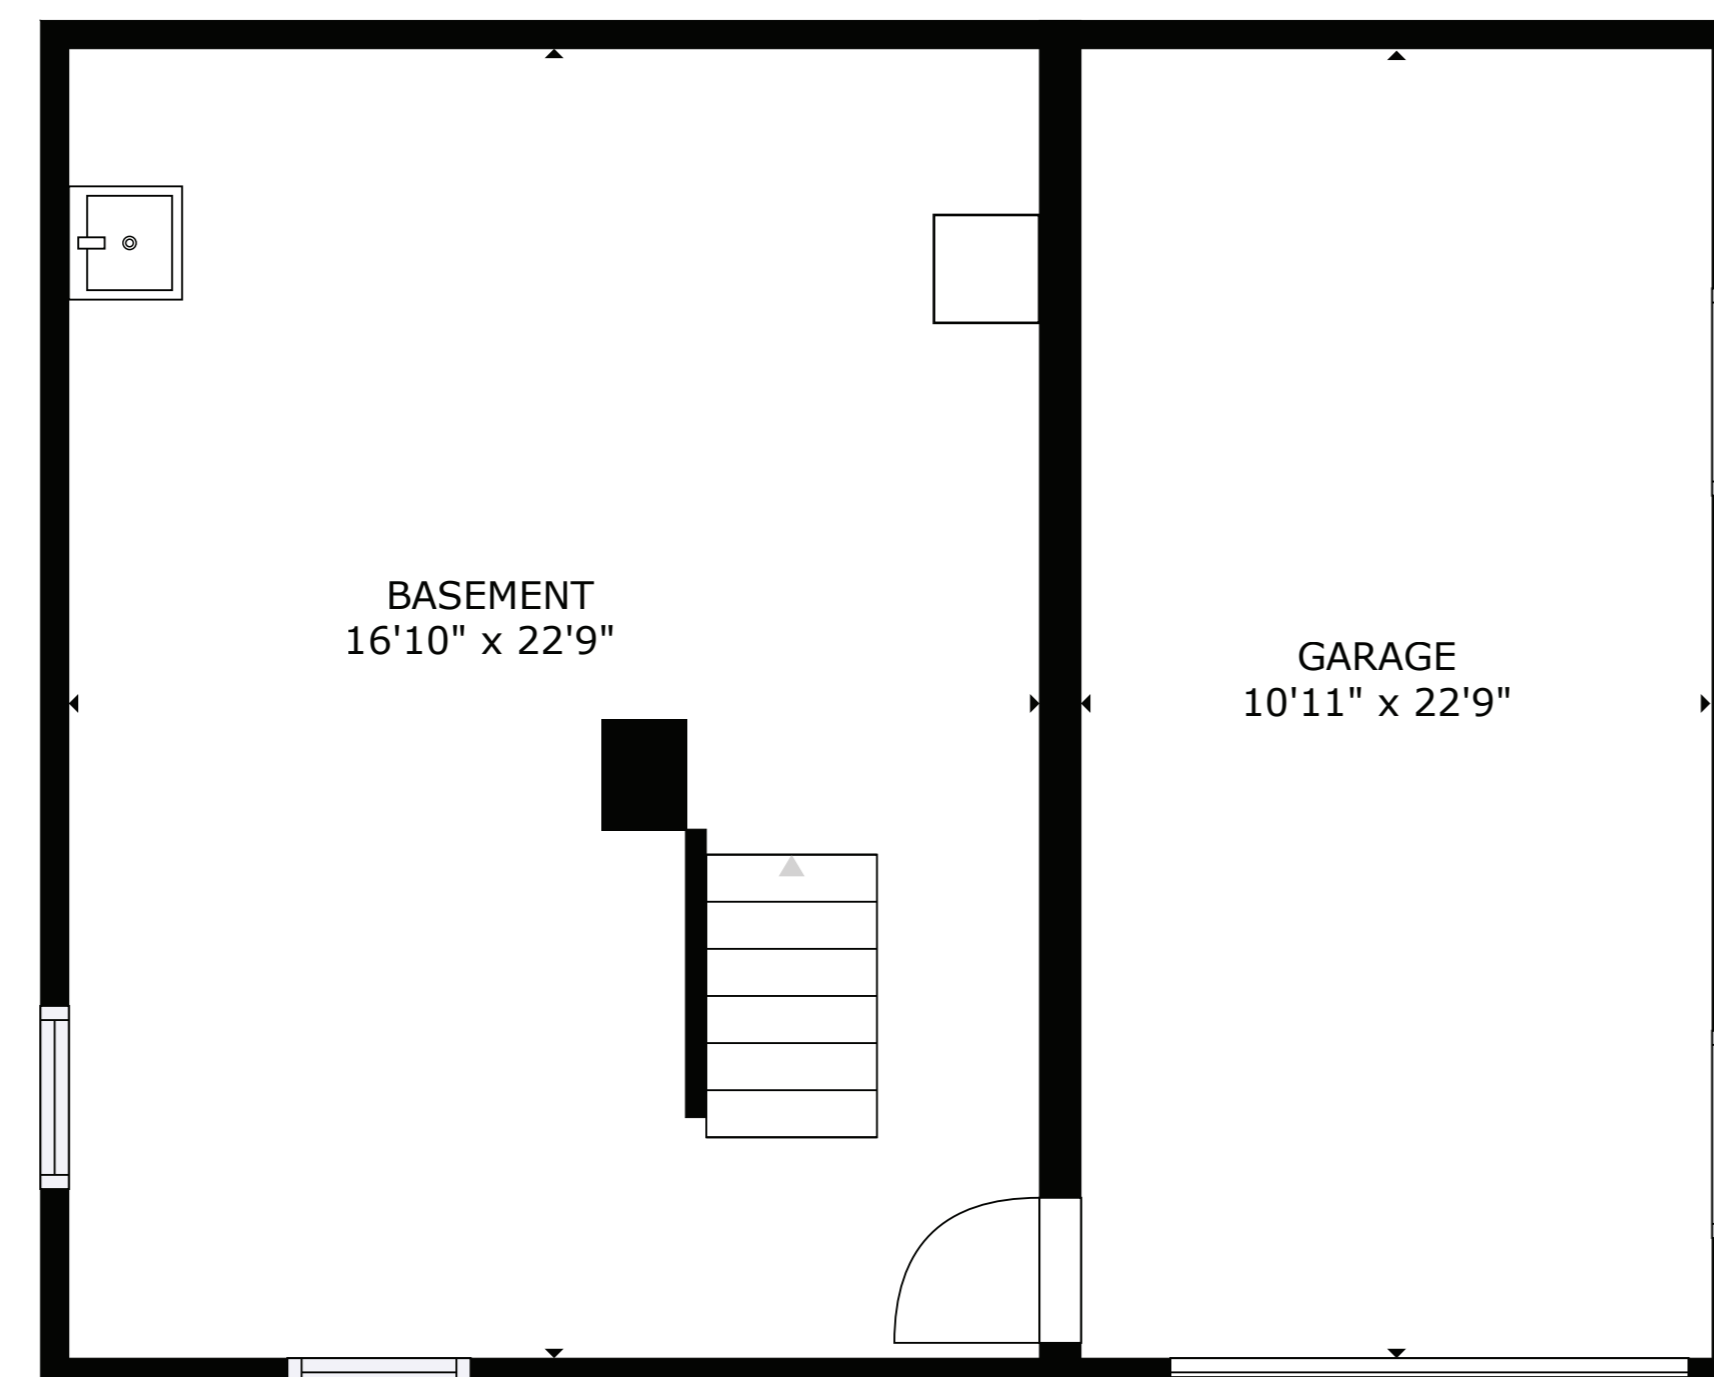

FLOOR 2

FLOOR 3

FLOOR 1

GROSS INTERNAL AREA
 FLOOR 1: 384 sq. ft, FLOOR 2: 1121 sq. ft
 FLOOR 3: 726 sq. ft, EXCLUDED AREAS:
 GARAGE: 250 sq. ft
 TOTAL: 2231 sq. ft

SIZES AND DIMENSIONS ARE APPROXIMATE, ACTUAL MAY VARY.