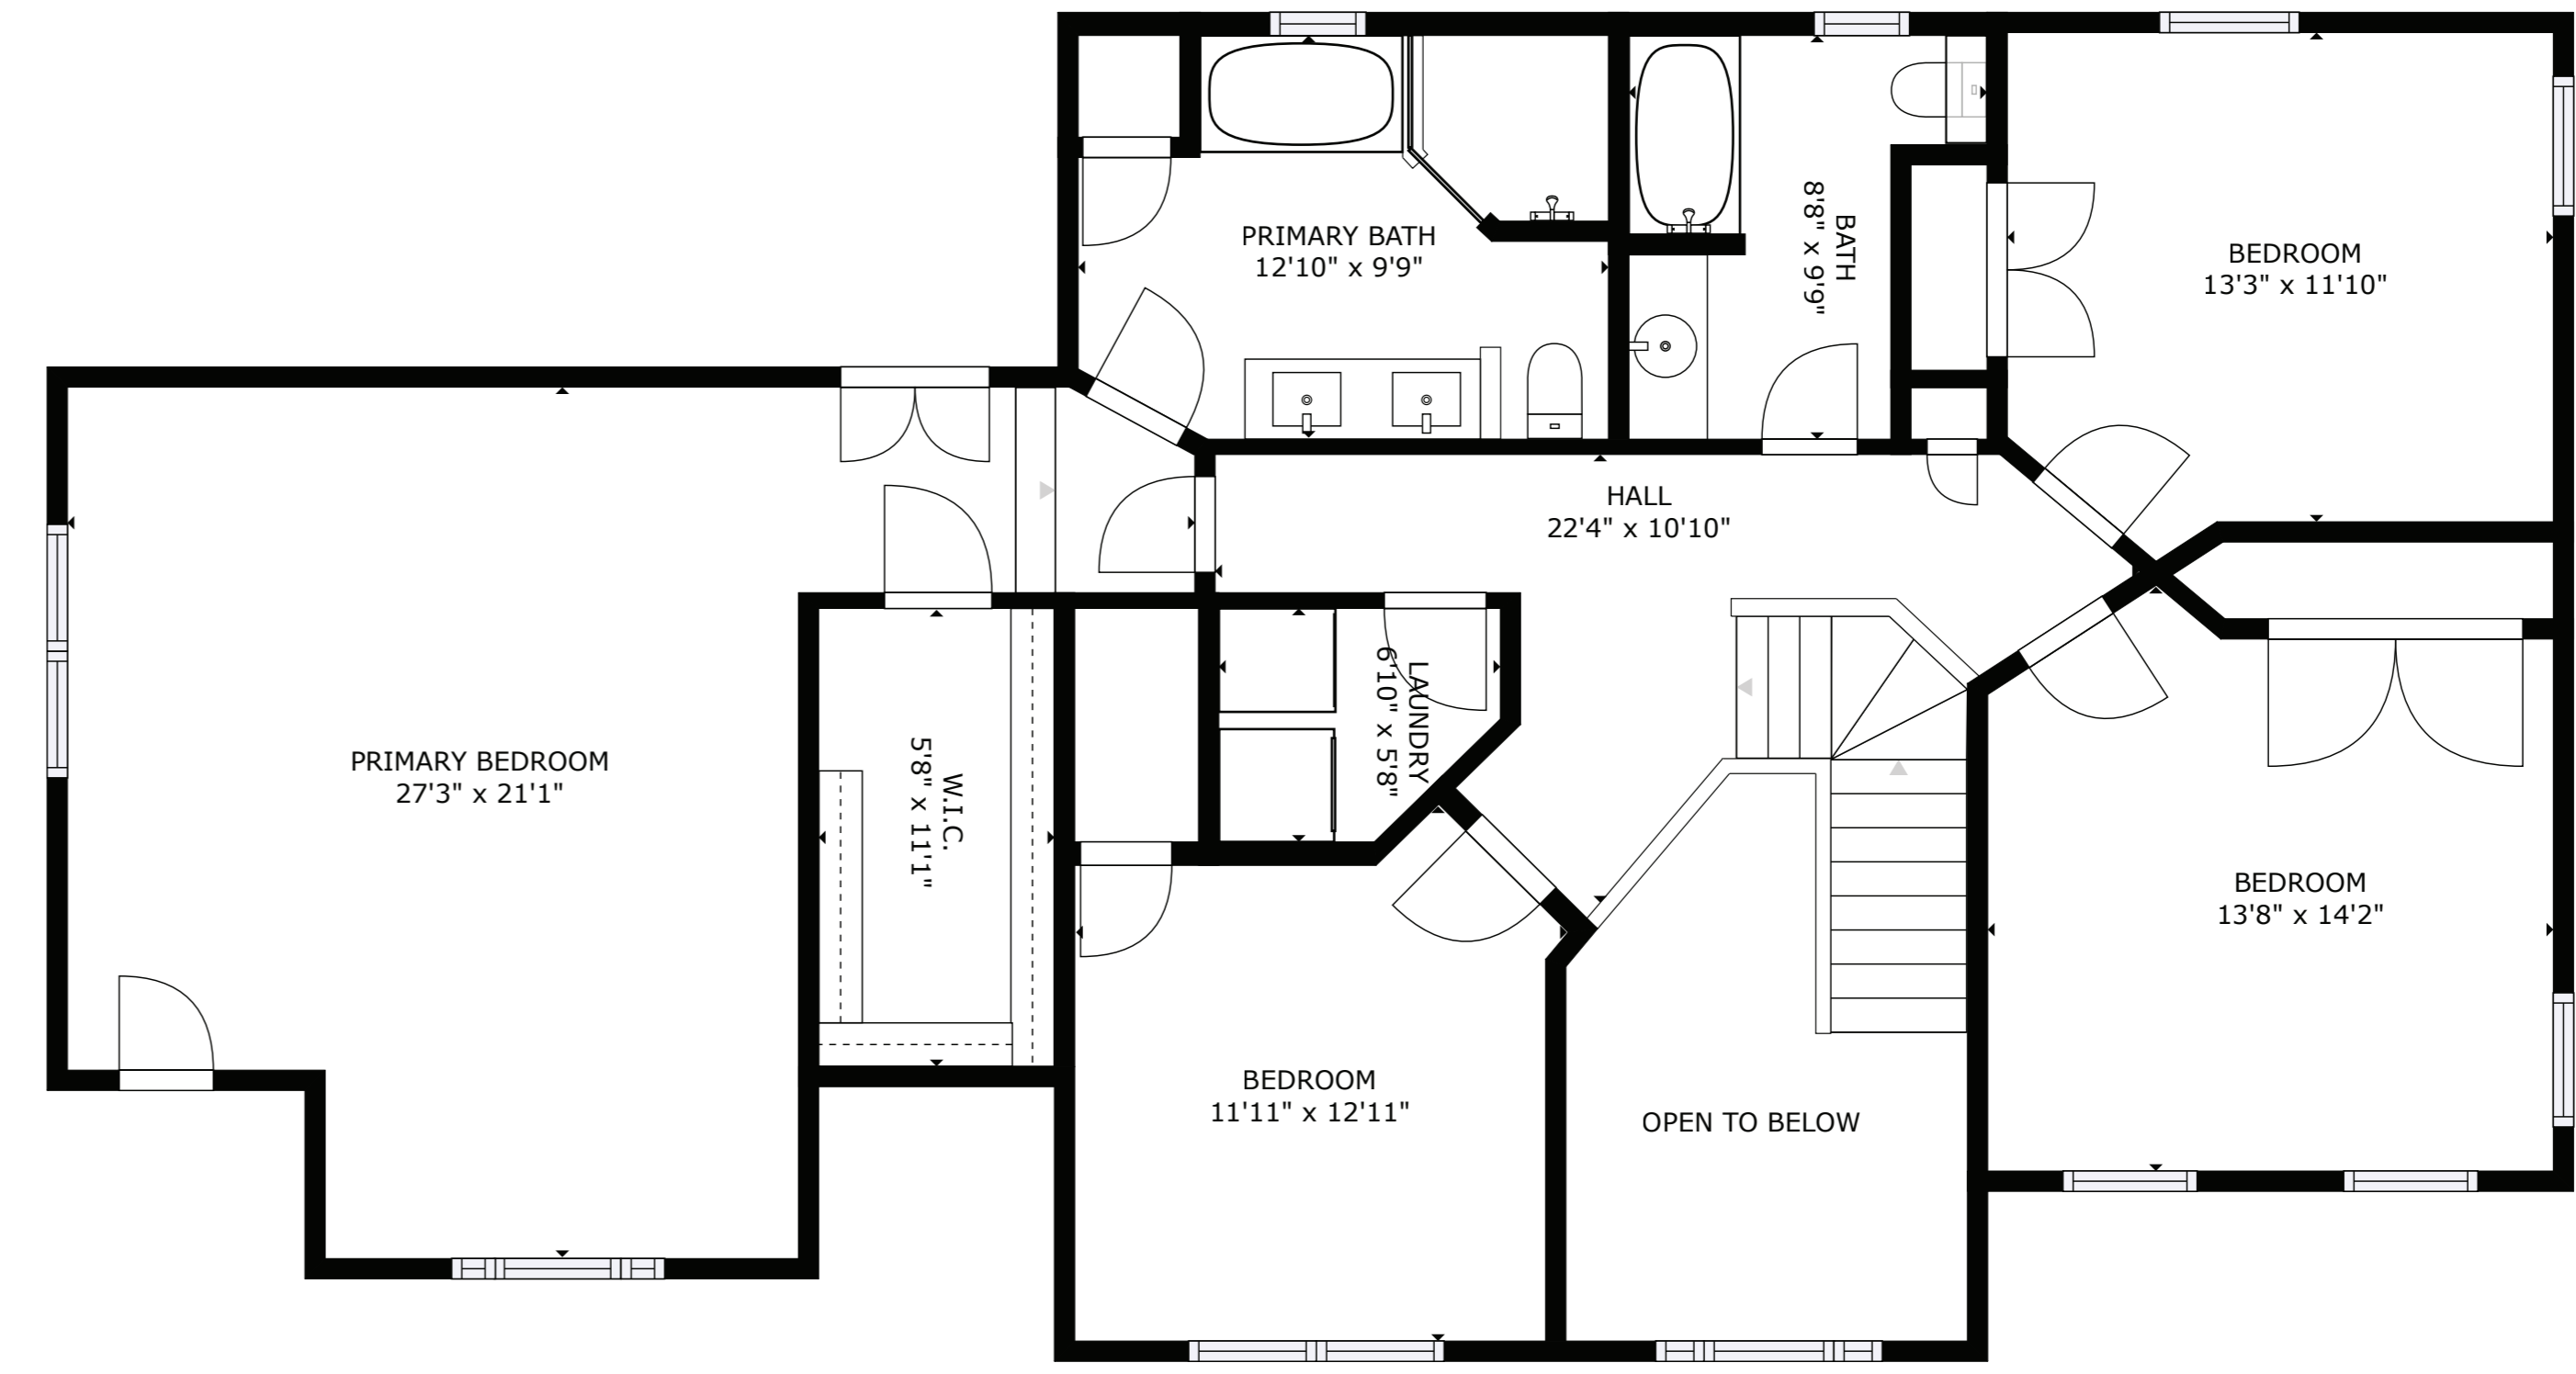

FLOOR 2

FLOOR 3

FLOOR 1

GROSS INTERNAL AREA
 FLOOR 1: 1322 sq. ft, FLOOR 2: 1485 sq. ft
 FLOOR 3: 1426 sq. ft, EXCLUDED AREAS:
 GARAGE: 549 sq. ft, PORCH: 189 sq. ft
 TOTAL: 4232 sq. ft

SIZES AND DIMENSIONS ARE APPROXIMATE, ACTUAL MAY VARY.