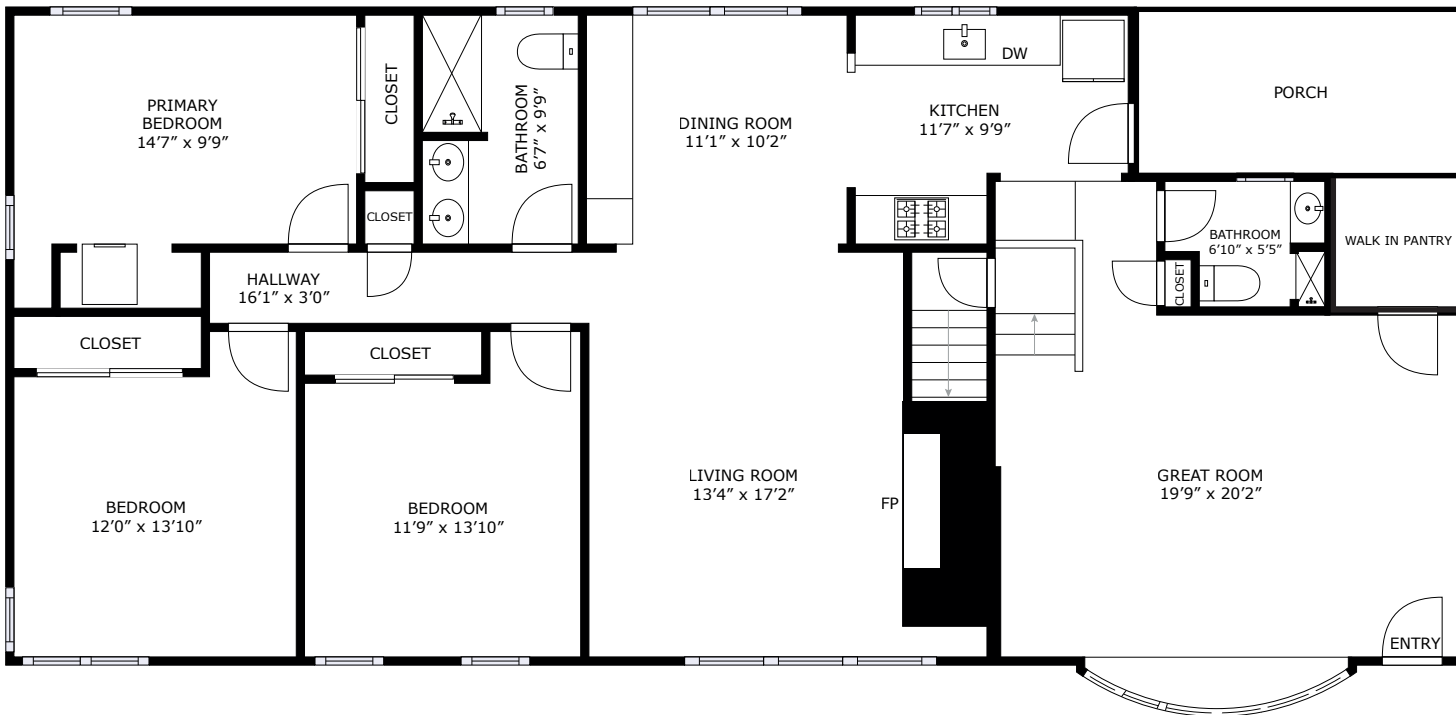

29 High Ridge Dr - Cumberland, RI

MAIN LEVEL

LOWER LEVEL

GROSS INTERNAL AREA
MAIN LEVEL: 998 sq. ft, LOWER LEVEL: 1,550 sq. ft
TOTAL: 2,548 sq. ft

SIZES AND DIMENSIONS ARE APPROXIMATE, ACTUAL MAY VARY.

This floor plan is an approximation, and is intended for marketing purposes only. This information has been provided with the sellers permission. © 2024 Glasshouse Media Inc.