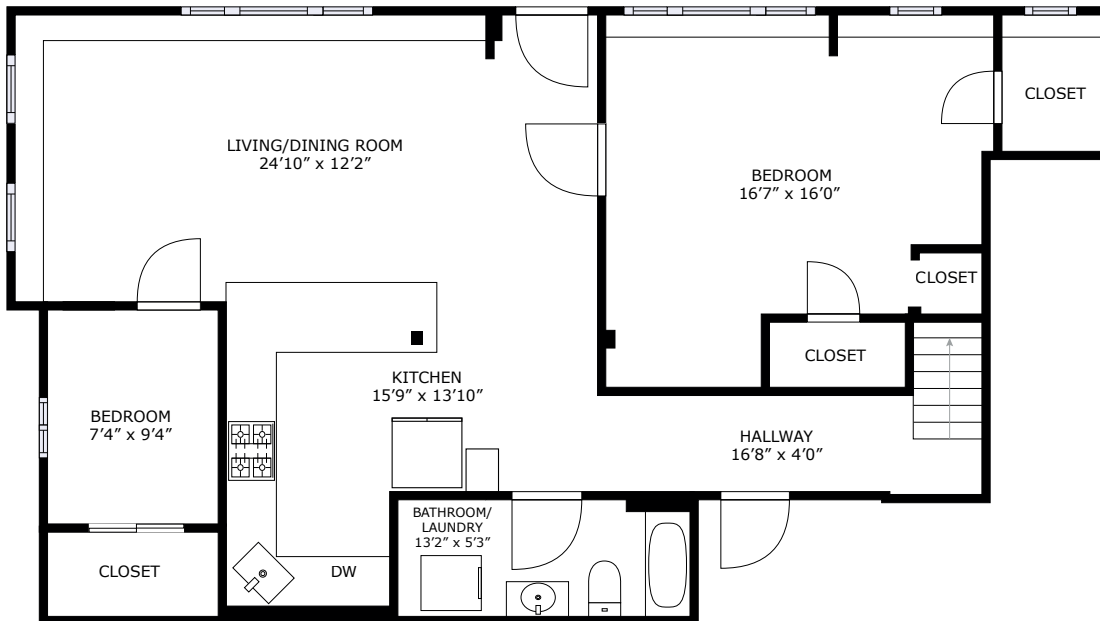

29 High Ridge Dr - Cumberland, RI

MAIN LEVEL

LOWER LEVEL

GROSS INTERNAL AREA
MAIN LEVEL: 998 sq. ft, LOWER LEVEL: 1,550 sq. ft
TOTAL: 2,548 sq. ft

SIZES AND DIMENSIONS ARE APPROXIMATE, ACTUAL MAY VARY.

This floor plan is an approximation, and is intended for marketing purposes only. This information has been provided with the sellers permission. © 2024 Glasshouse Media Inc.