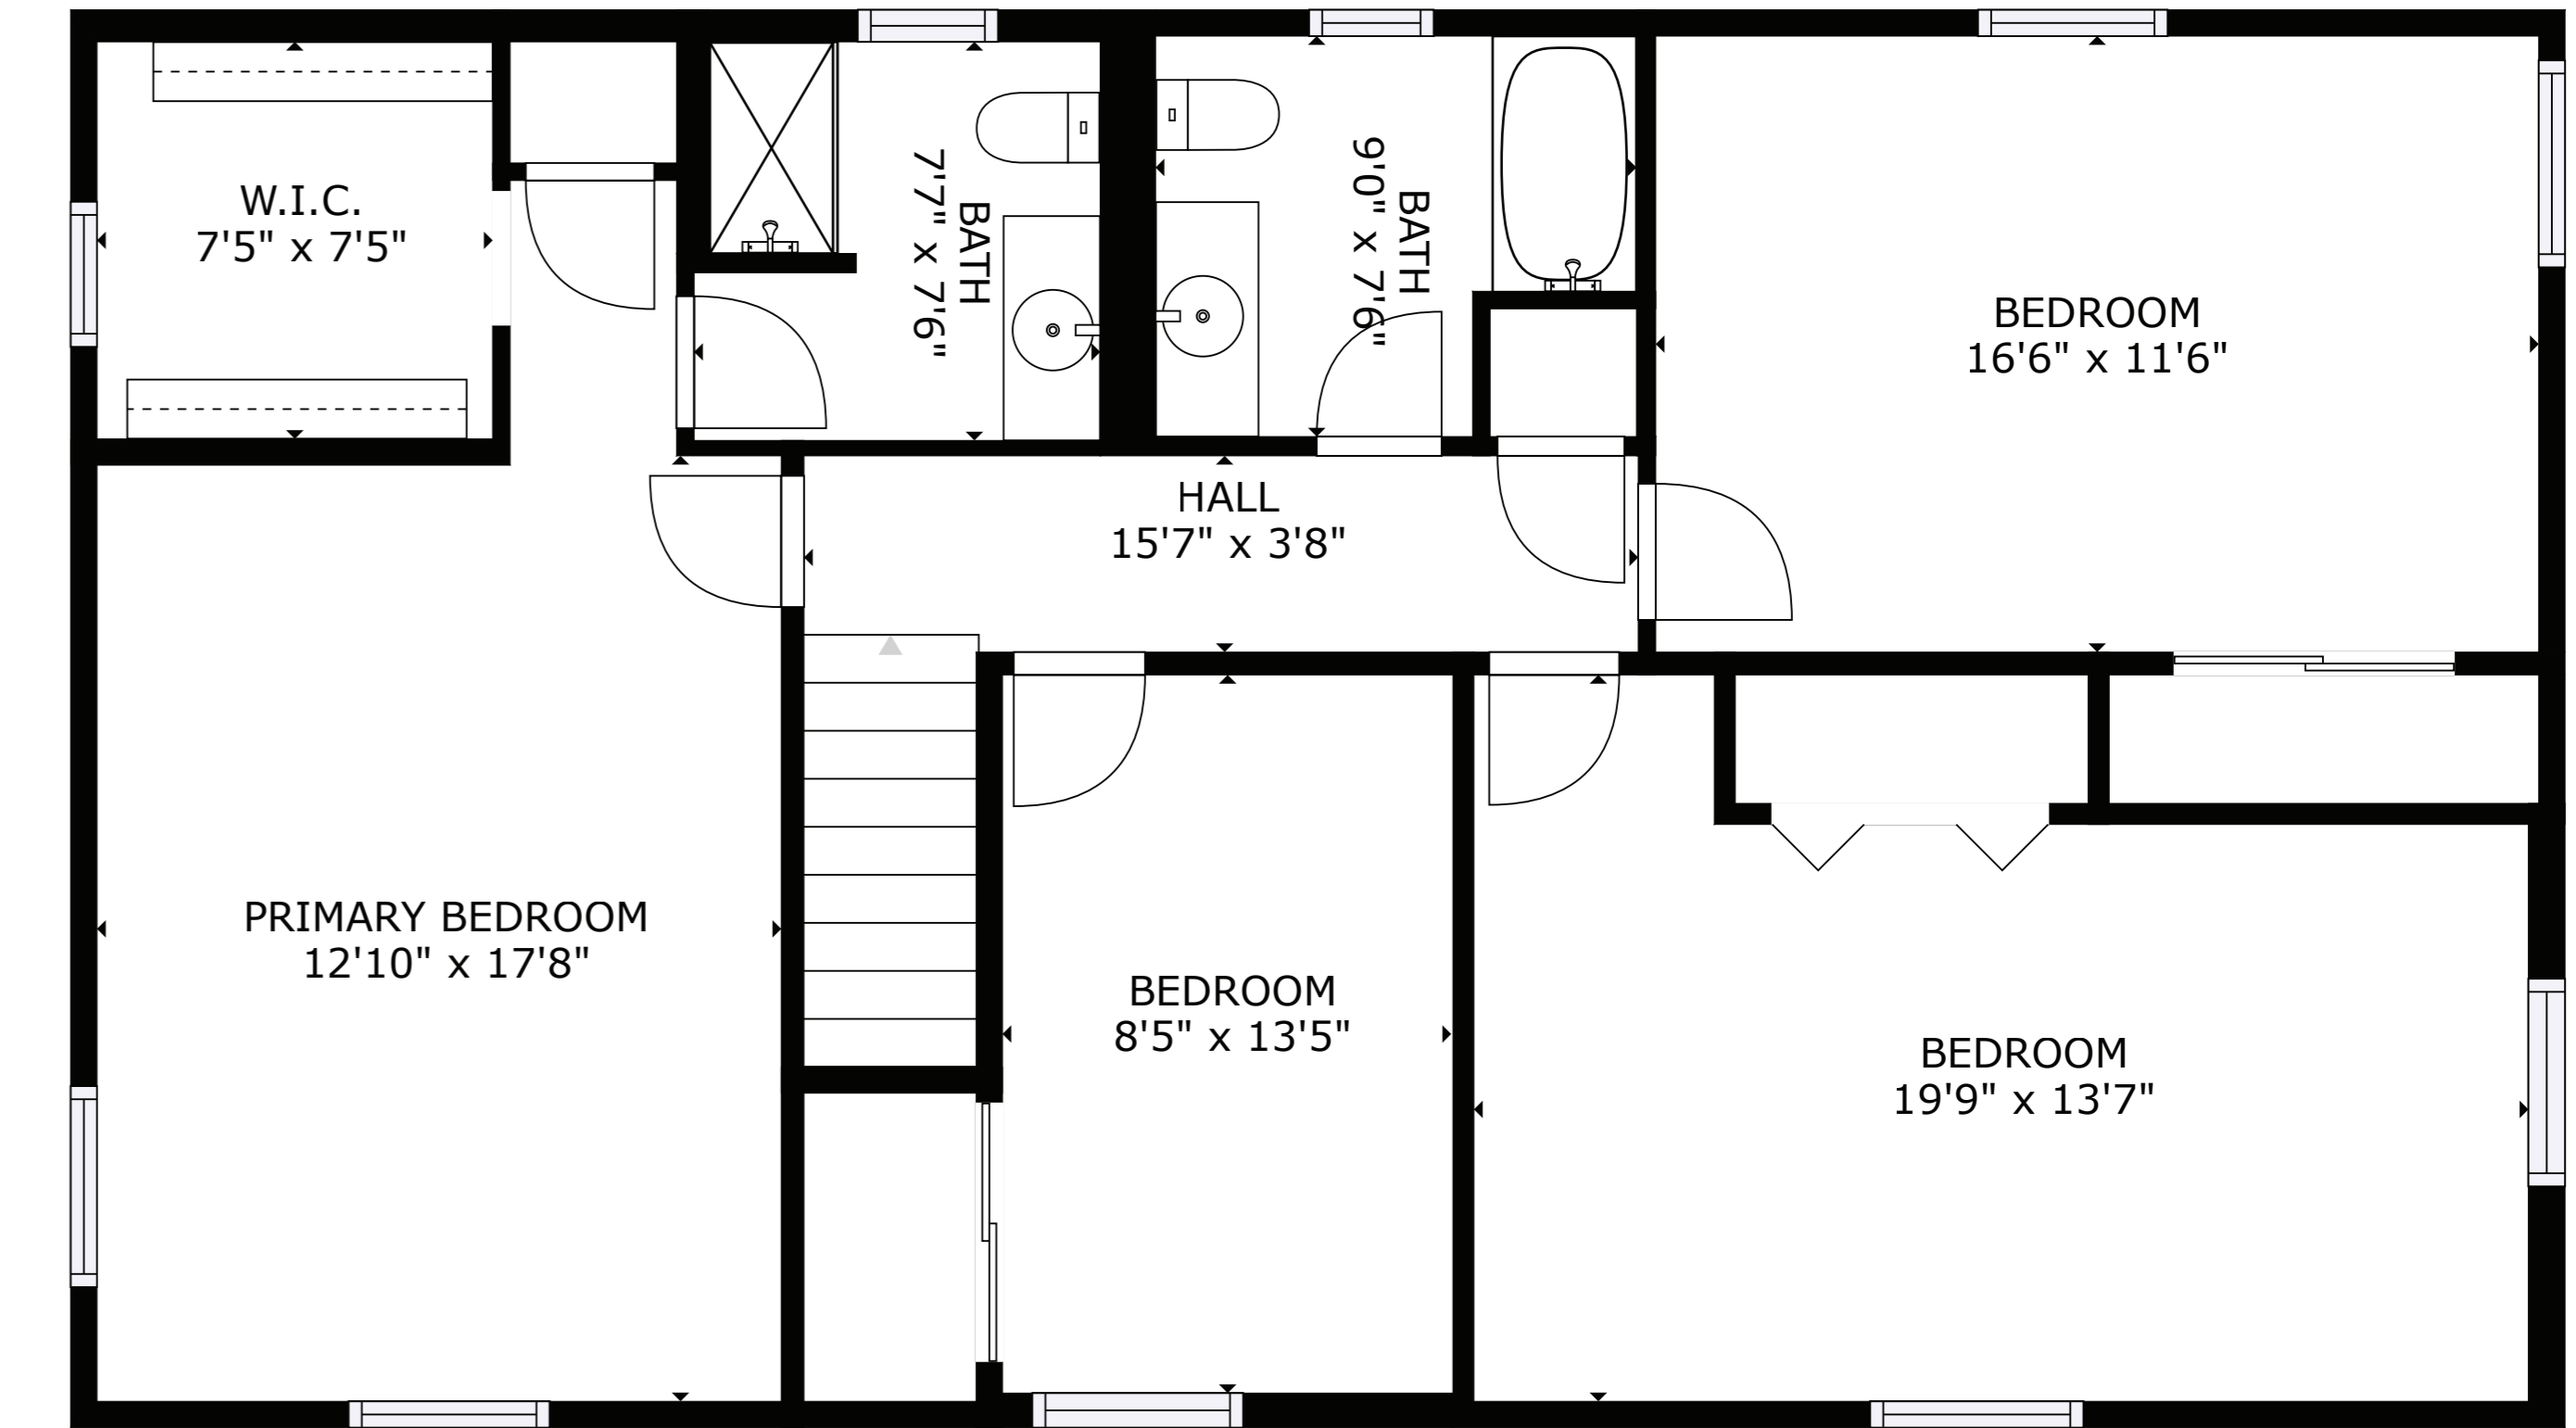

FLOOR 2

FLOOR 3

FLOOR 1

GROSS INTERNAL AREA
 FLOOR 1: 1024 sq. ft, FLOOR 2: 1549 sq. ft
 FLOOR 3: 1163 sq. ft, EXCLUDED AREAS:
 GARAGE: 540 sq. ft
 TOTAL: 3737 sq. ft

SIZES AND DIMENSIONS ARE APPROXIMATE, ACTUAL MAY VARY.