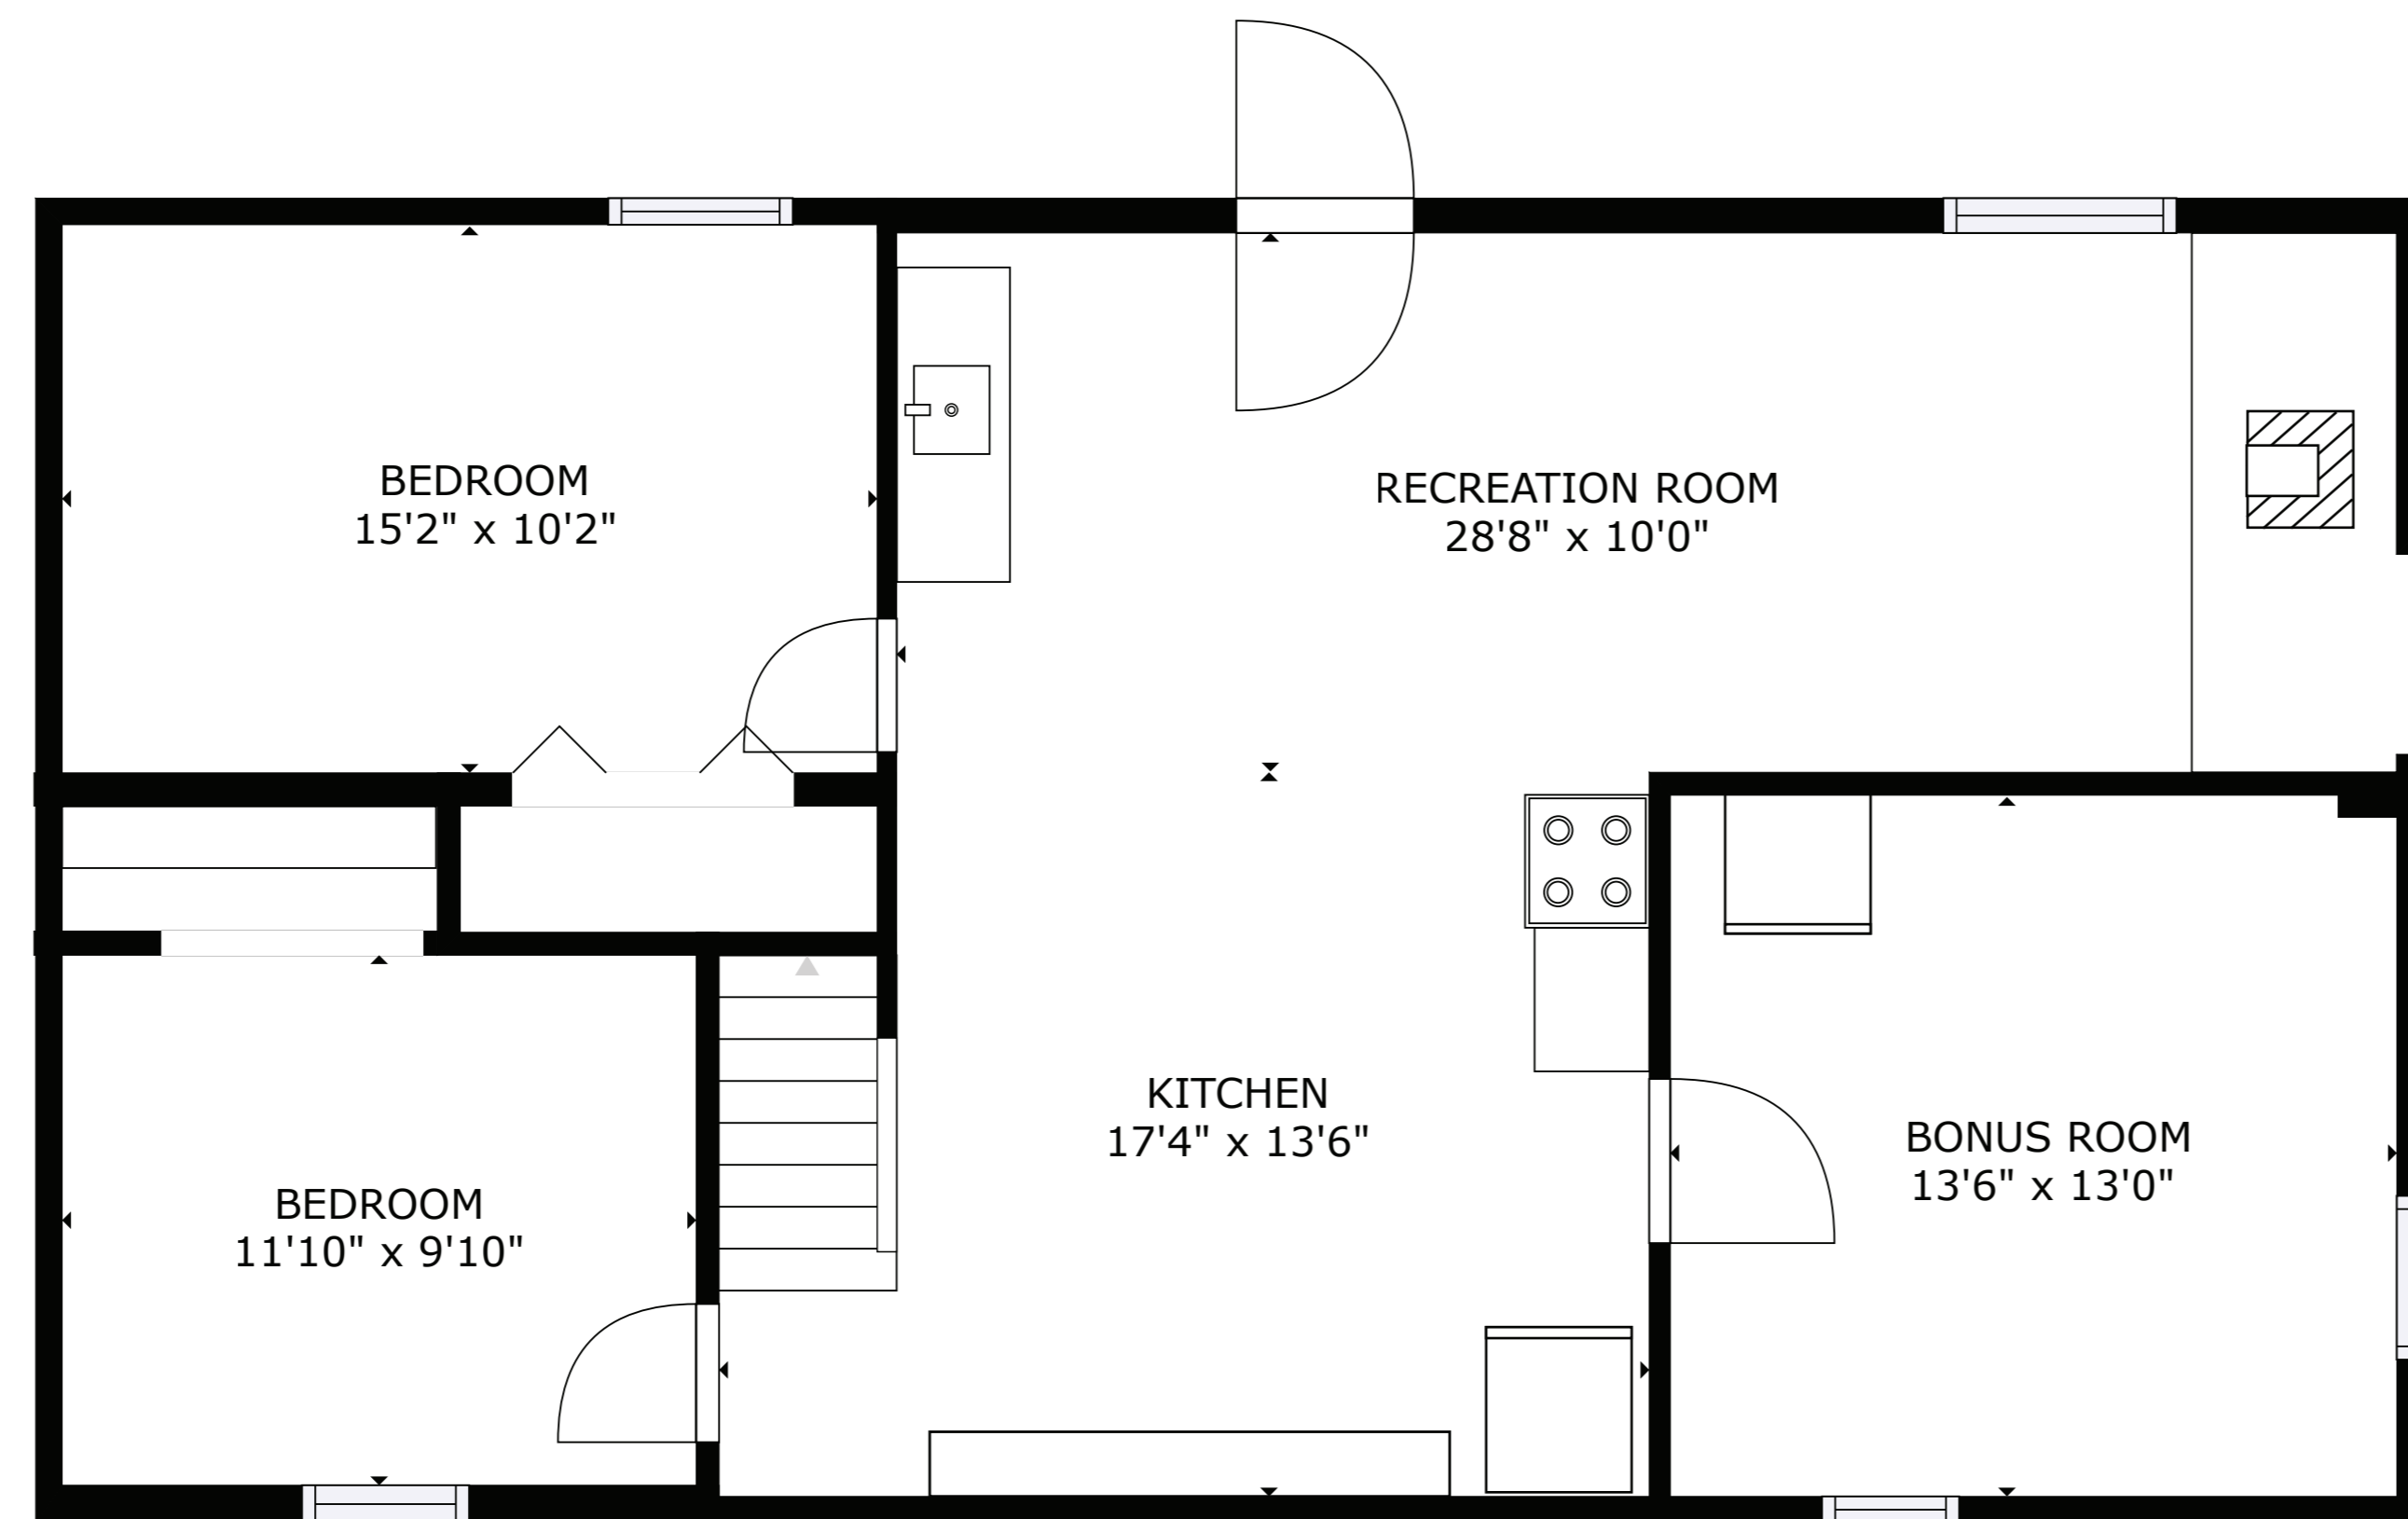

FLOOR 2

FLOOR 3

FLOOR 1

GROSS INTERNAL AREA
 FLOOR 1: 1024 sq. ft, FLOOR 2: 1549 sq. ft
 FLOOR 3: 1163 sq. ft, EXCLUDED AREAS:
 GARAGE: 540 sq. ft
 TOTAL: 3737 sq. ft

SIZES AND DIMENSIONS ARE APPROXIMATE, ACTUAL MAY VARY.