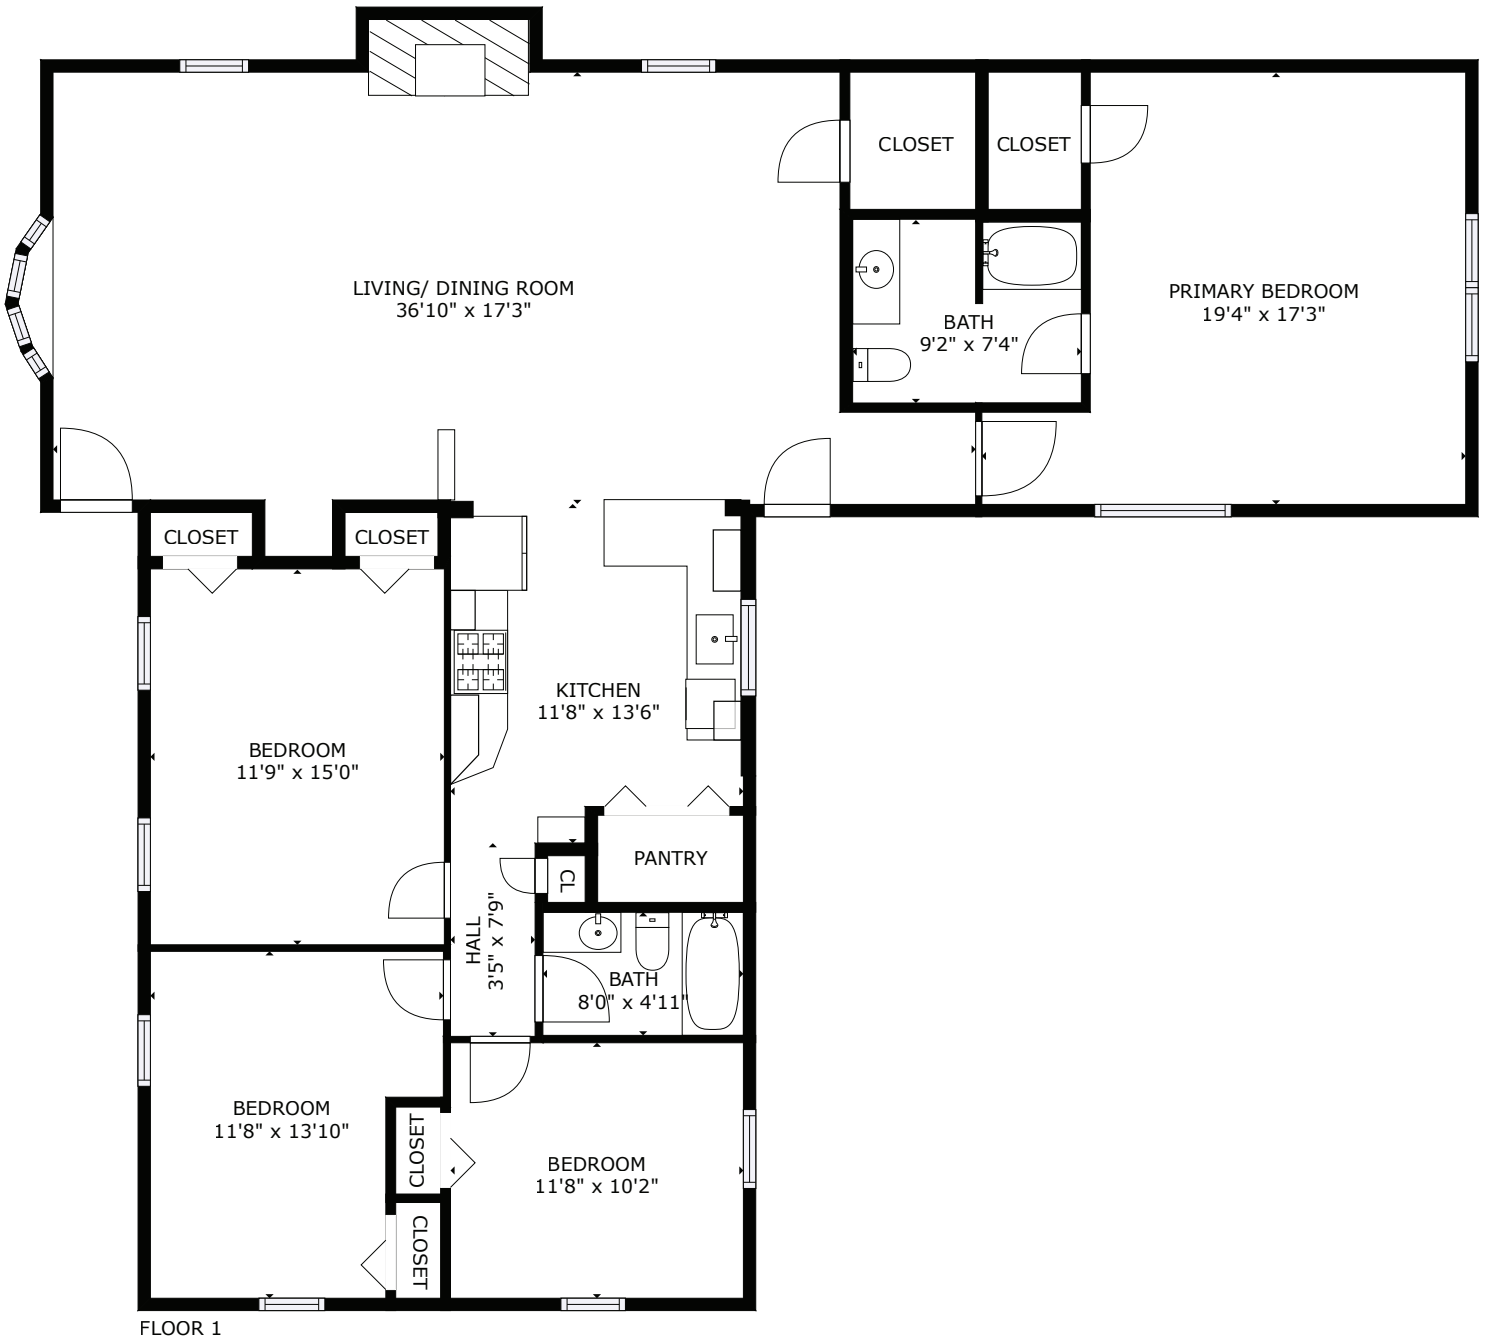

211 Beacon Street - Framingham, MA

Glasshouse Media
www.glasshousemedia.com
877.741.5637

Charlene Frary
Realty Executives Boston West
(508) 330-3252

charlenefrary@gmail.com