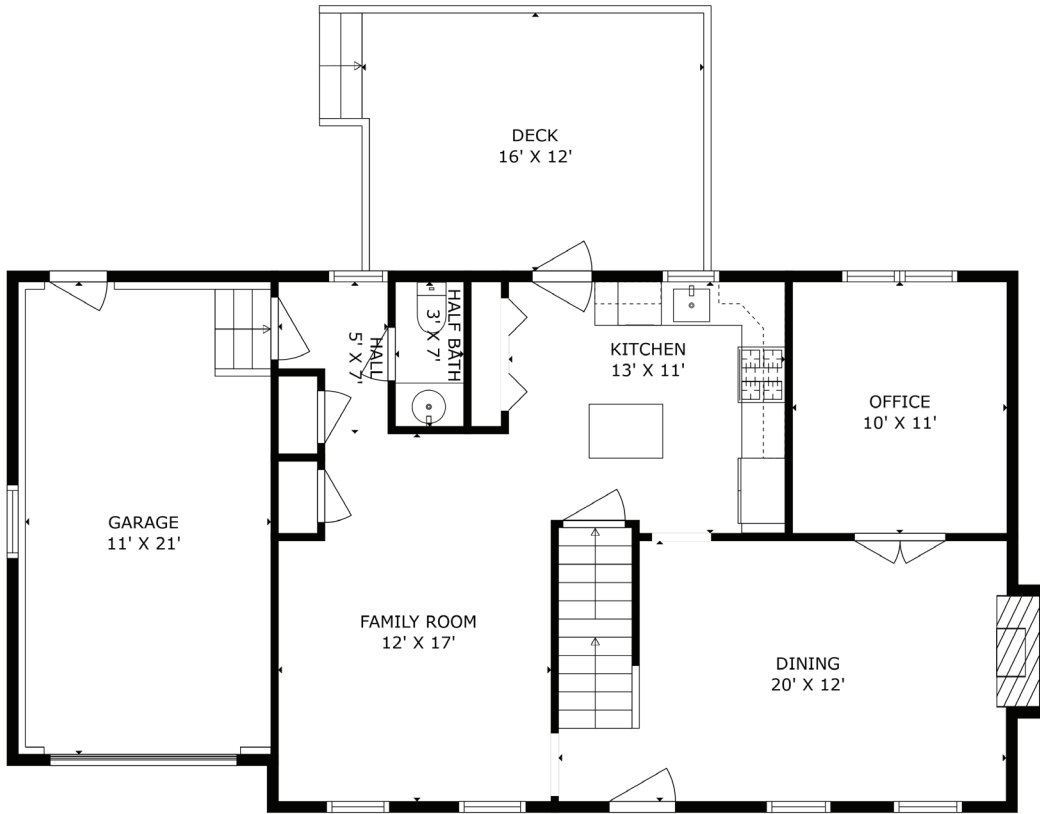

# 1 Meadow Parkway - Franklin, MA

GROSS INTERNAL AREA  
FLOOR 1: 716 sq. ft, FLOOR 2: 788 sq. ft  
FLOOR 3: 921 sq. ft, EXCLUDED AREAS:  
GARAGE: 246 sq. ft, DECK: 179 sq. ft  
TOTAL: 2425 sq. ft

Main Level

Second Level

Basement