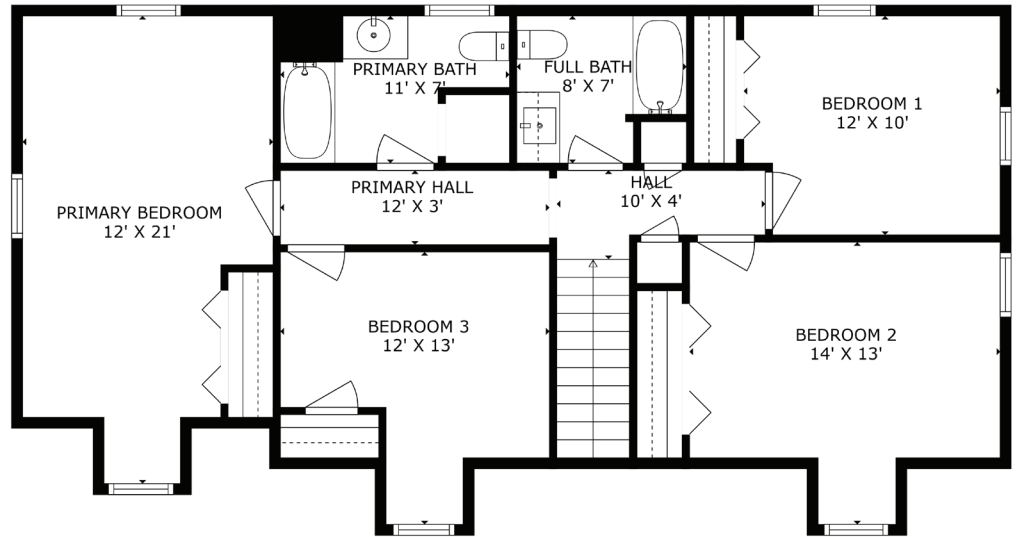

# 1 Meadow Parkway - Franklin, MA

GROSS INTERNAL AREA  
FLOOR 1: 716 sq. ft, FLOOR 2: 788 sq. ft  
FLOOR 3: 921 sq. ft, EXCLUDED AREAS:  
GARAGE: 246 sq. ft, DECK: 179 sq. ft  
TOTAL: 2425 sq. ft

Main Level

Second Level

Basement