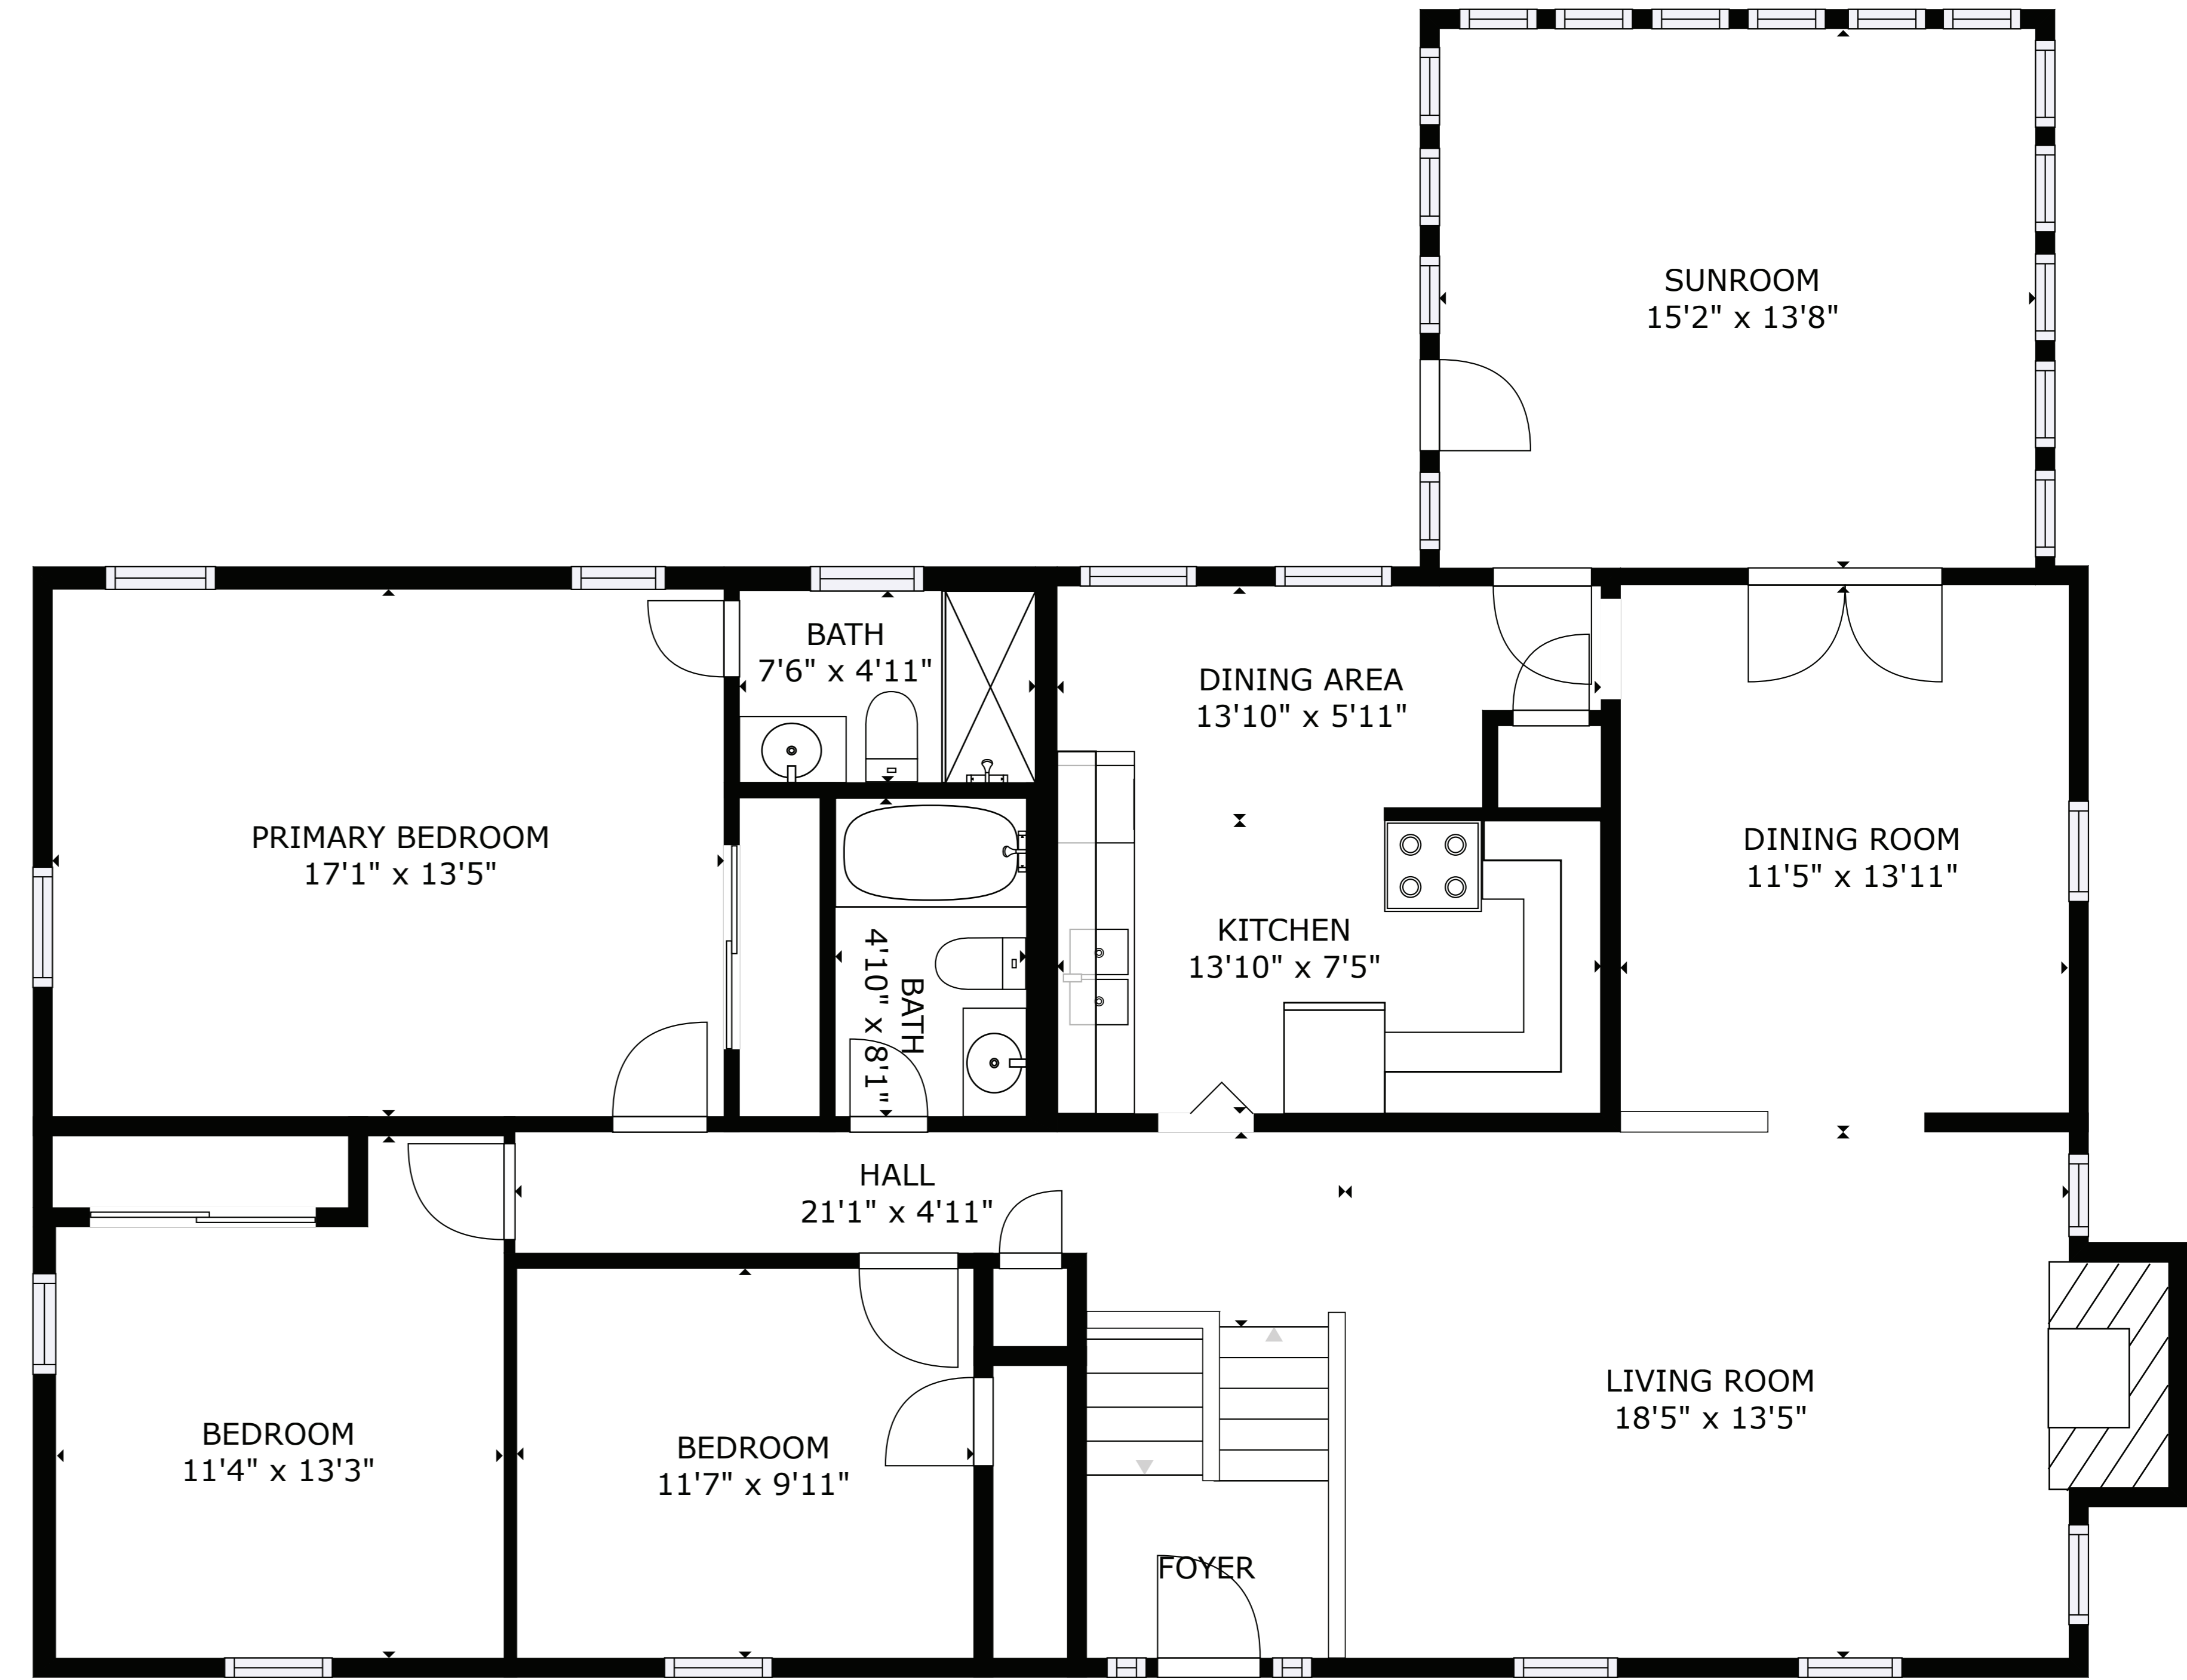

FLOOR 1

FLOOR 2

GROSS INTERNAL AREA
 FLOOR 1: 745 sq. ft, FLOOR 2: 1626 sq. ft
 EXCLUDED AREAS: , GARAGE: 647 sq. ft
 TOTAL: 2371 sq. ft

SIZES AND DIMENSIONS ARE APPROXIMATE, ACTUAL MAY VARY.