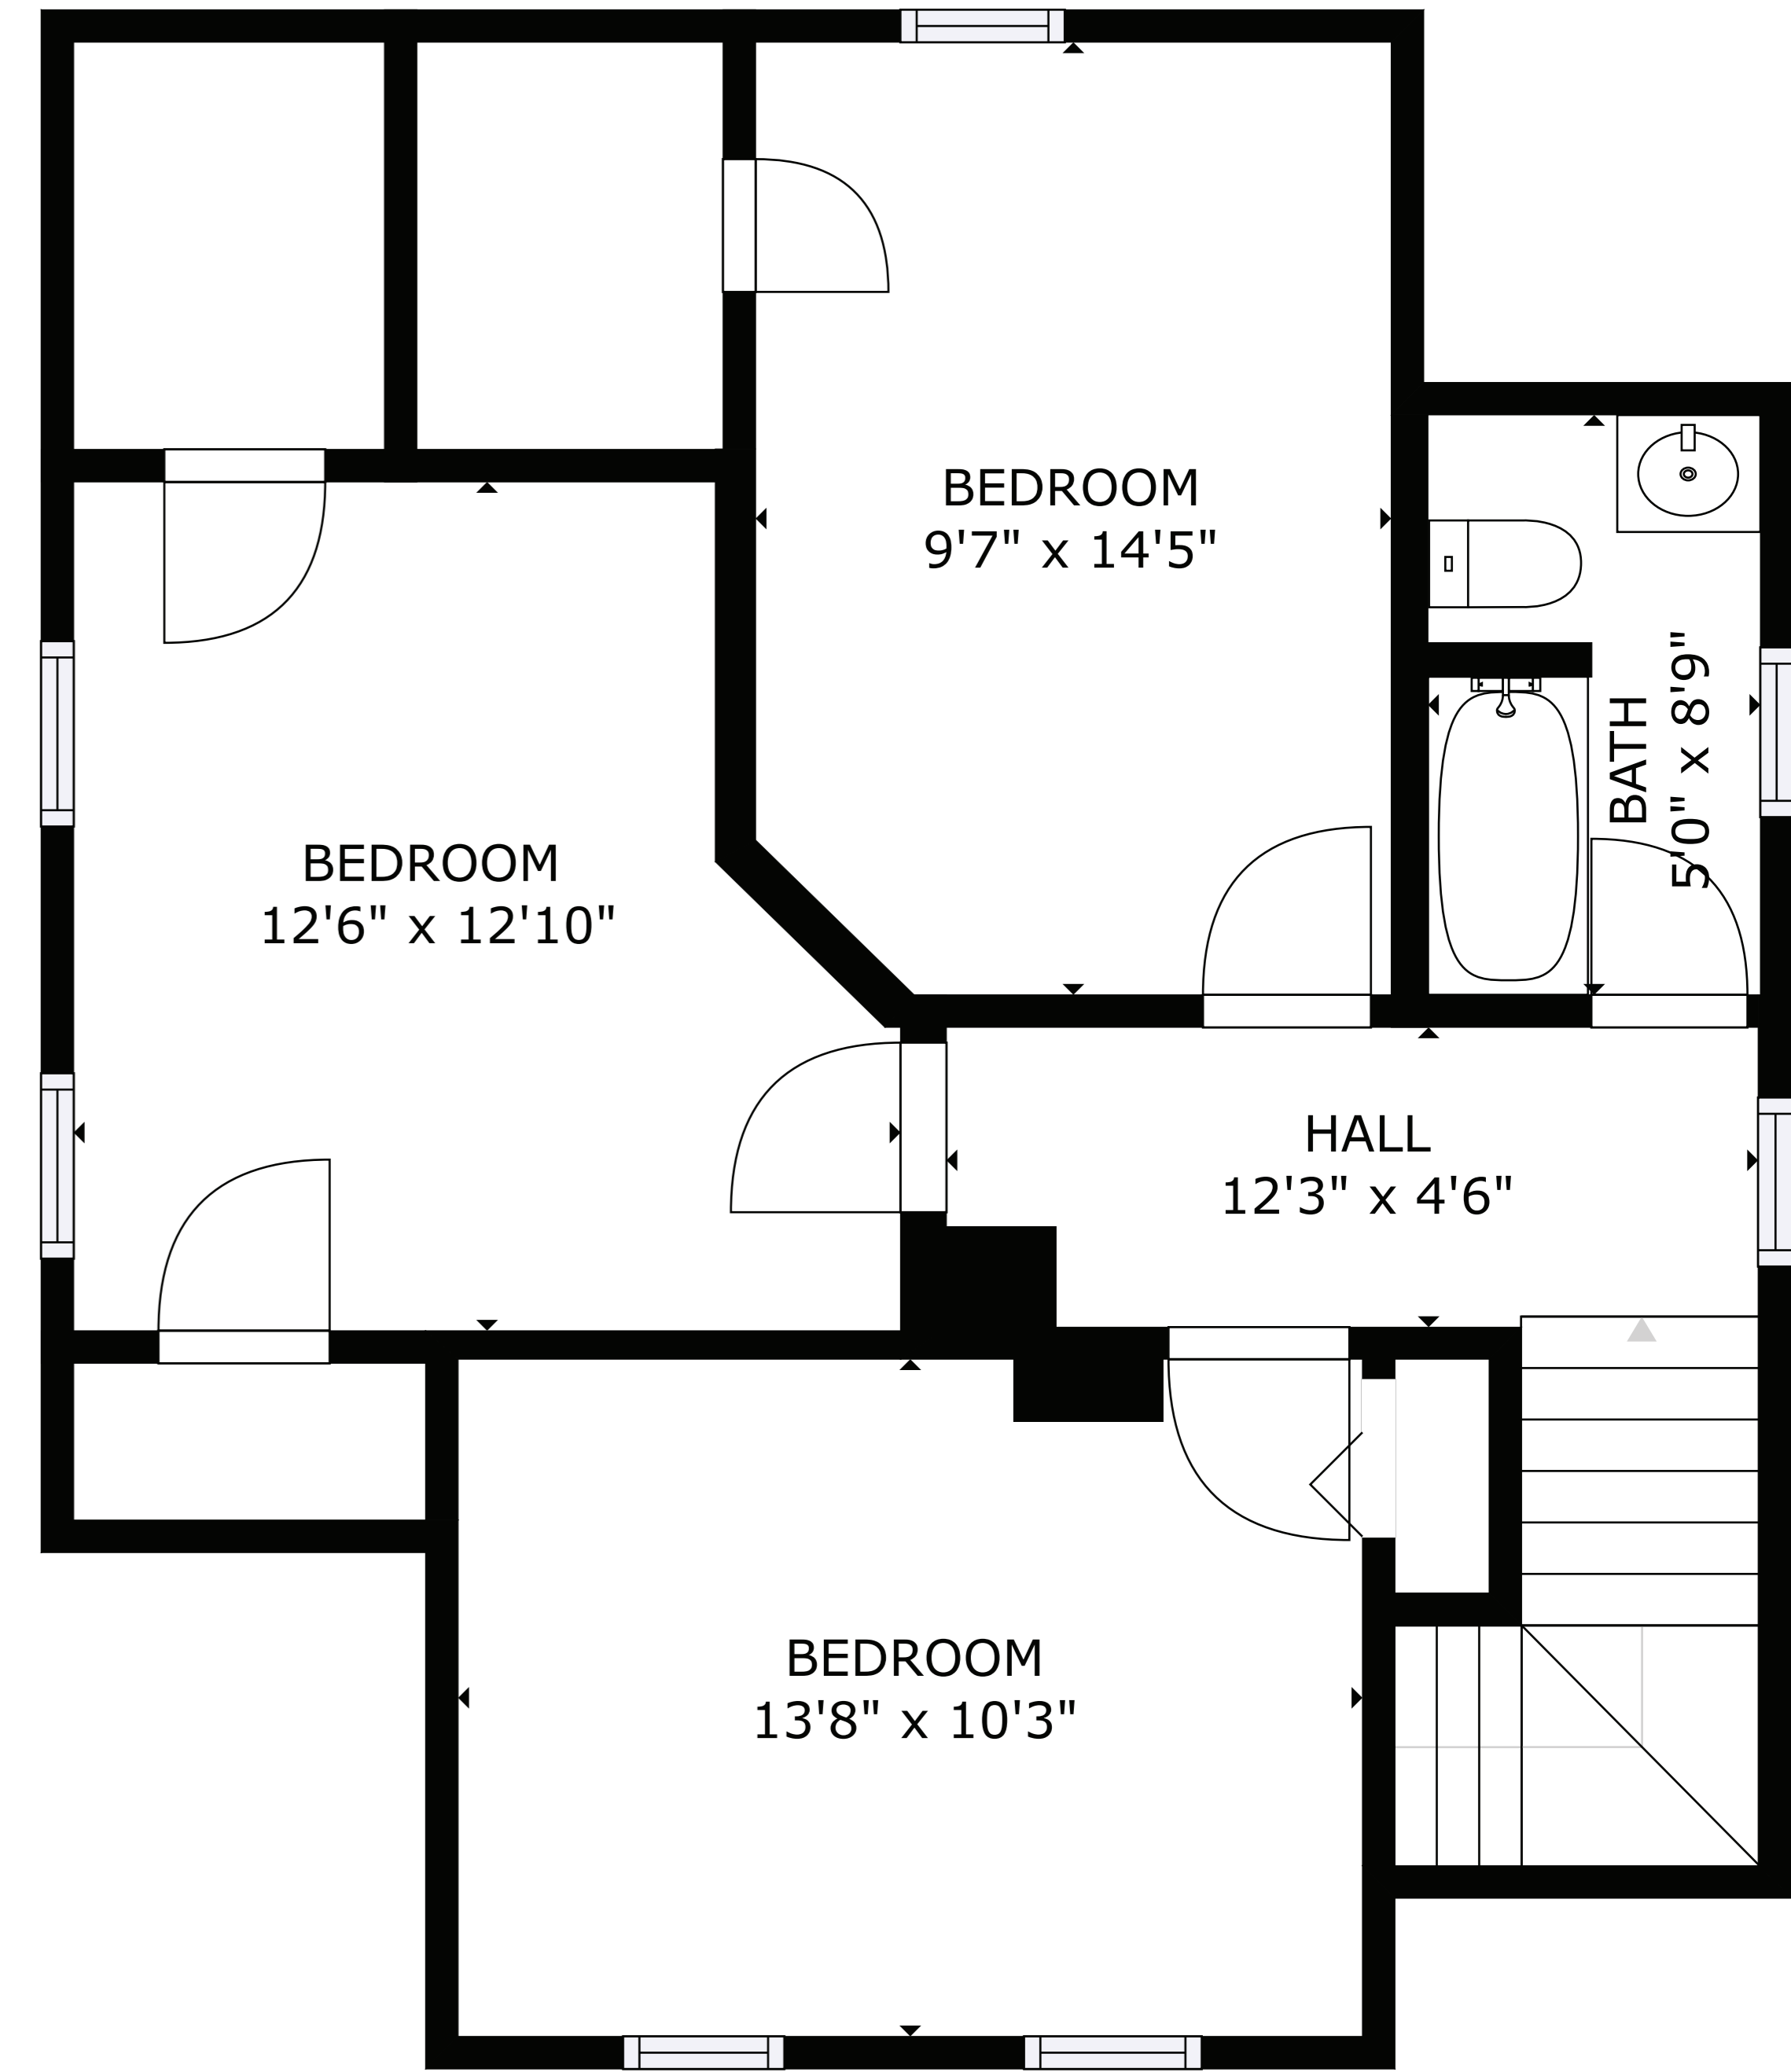

FLOOR 1

FLOOR 2

FLOOR 3

GROSS INTERNAL AREA
 FLOOR 1: 601 sq. ft, FLOOR 2: 813 sq. ft
 FLOOR 3: 675 sq. ft
 TOTAL: 2088 sq. ft

SIZES AND DIMENSIONS ARE APPROXIMATE, ACTUAL MAY VARY.