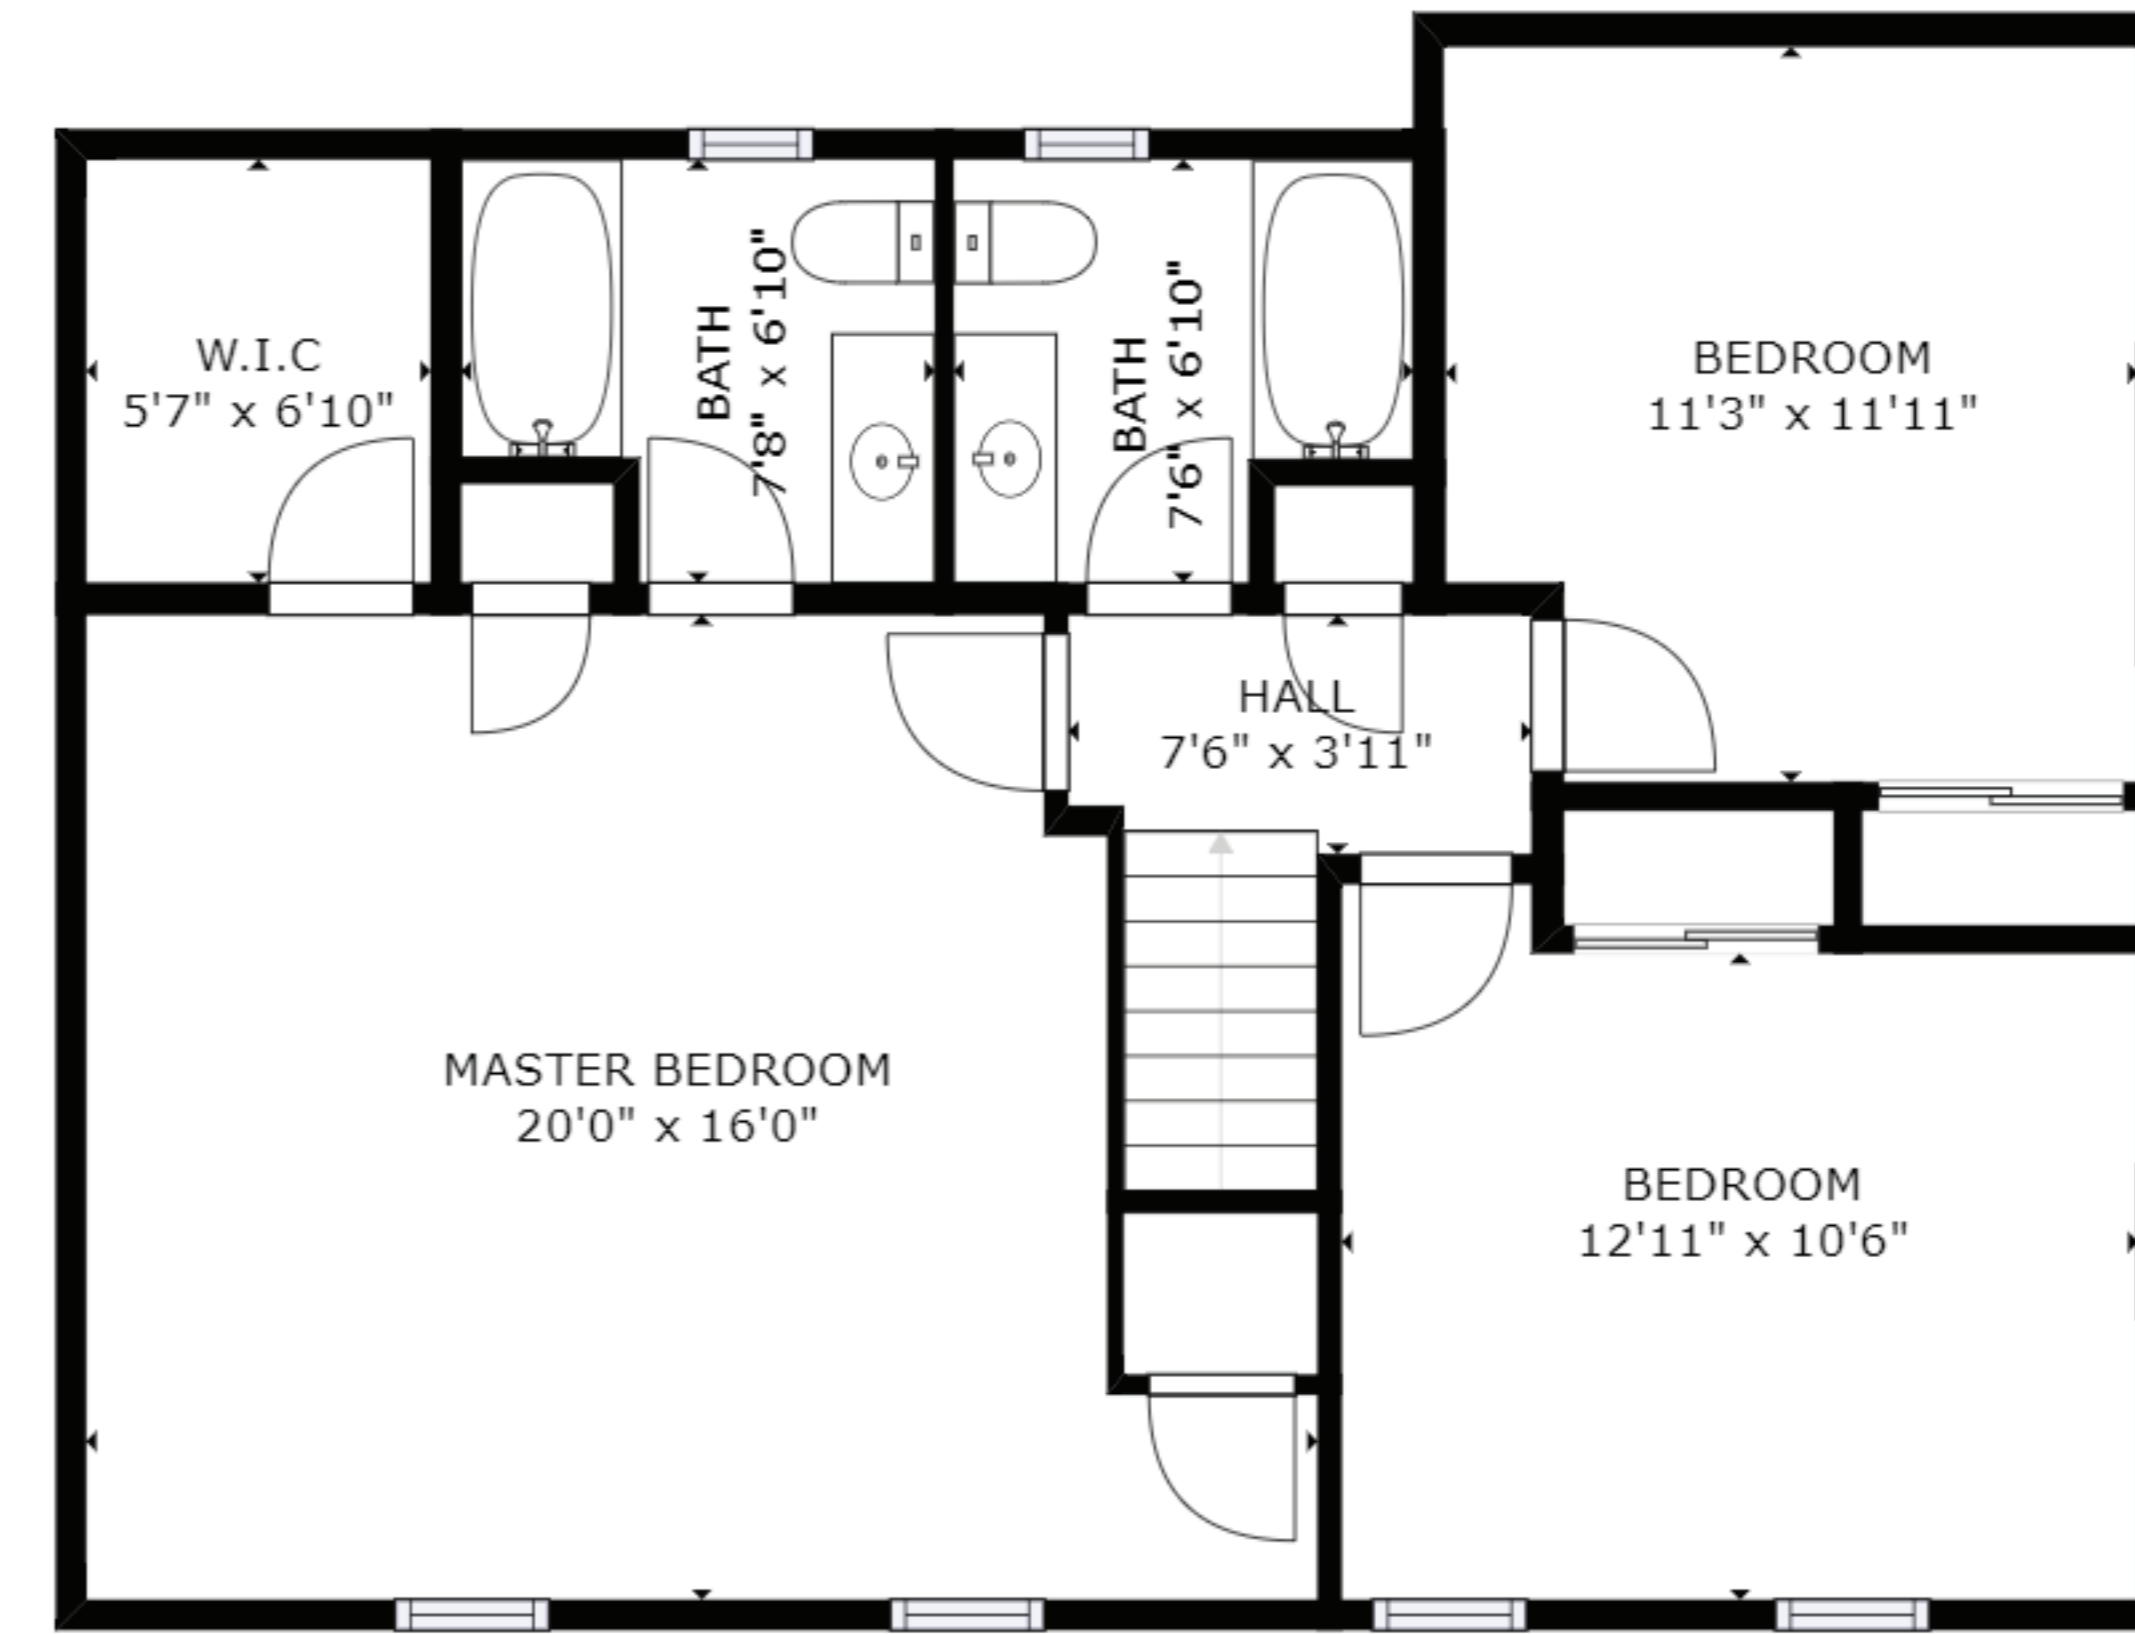

FLOOR 2

FLOOR 3

FLOOR 1

GROSS INTERNAL AREA  
 FLOOR 1: 399 sq ft, FLOOR 2: 941 sq ft  
 FLOOR 3: 798 sq ft  
 TOTAL: 2138 sq ft

SIZES AND DIMENSIONS ARE APPROXIMATE, ACTUAL MAY VARY.