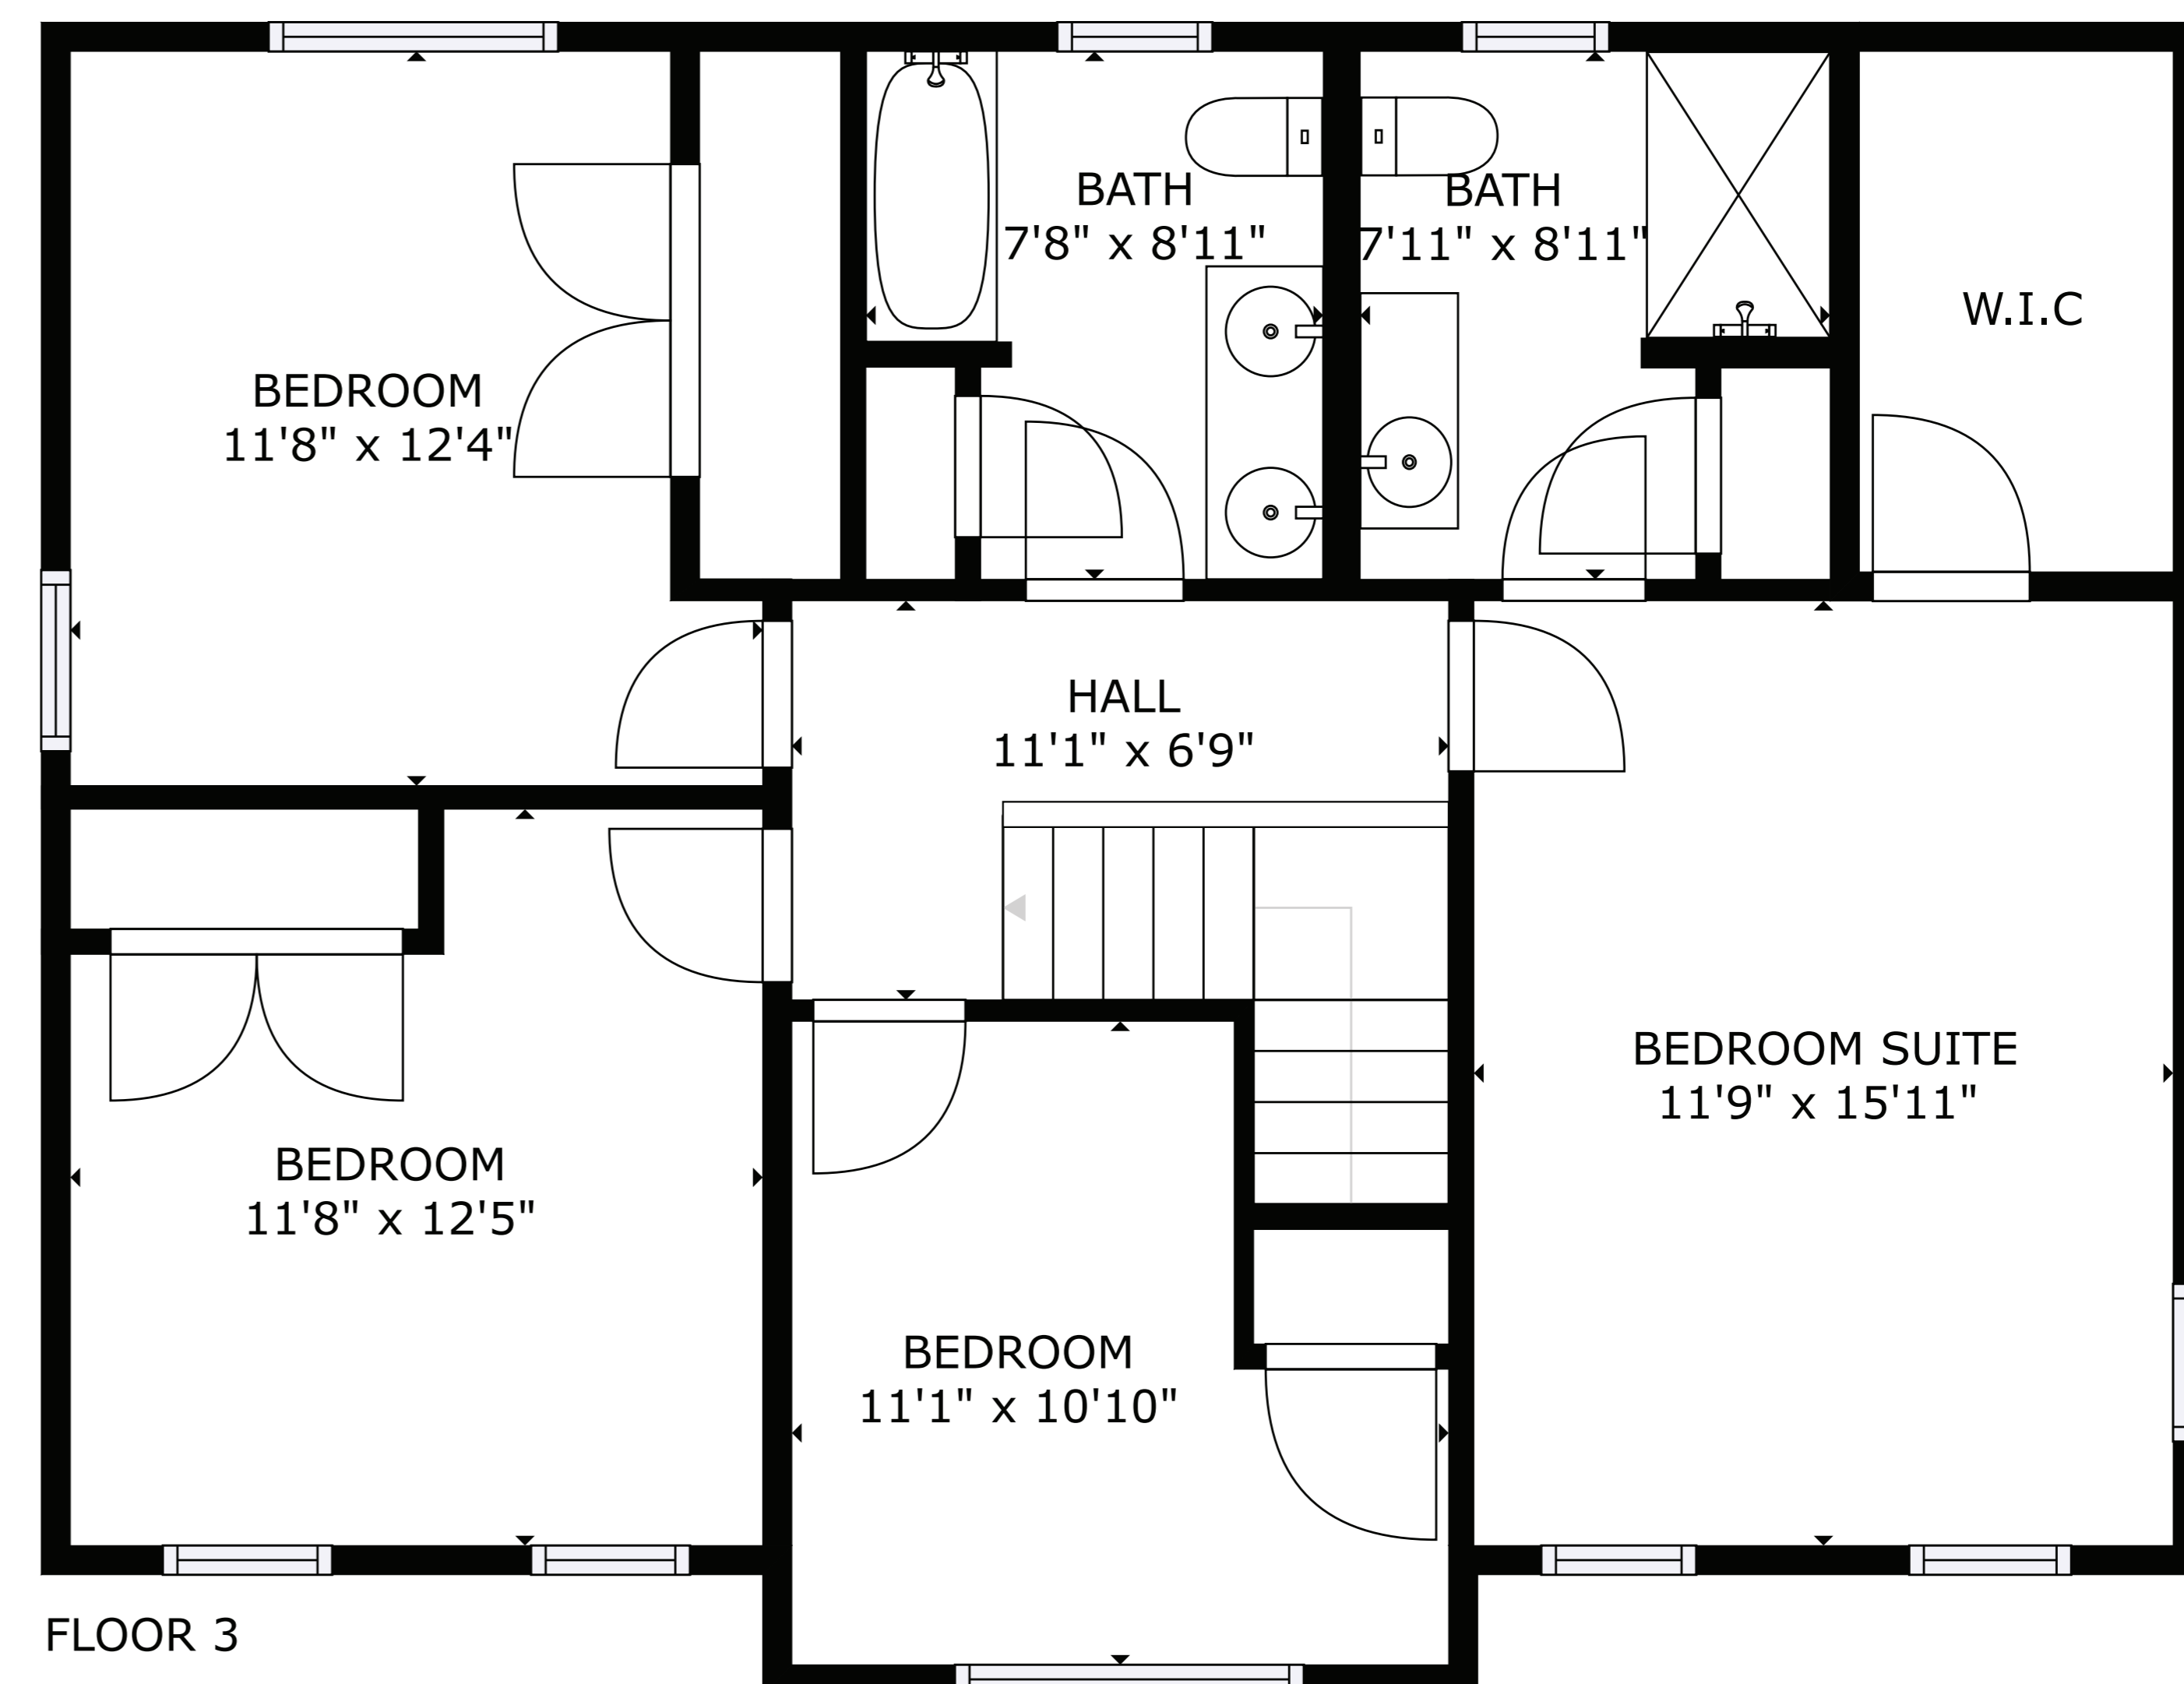

FLOOR 2

FLOOR 1

FLOOR 3

GROSS INTERNAL AREA  
 FLOOR 1: 873 sq ft, FLOOR 2: 1492 sq ft  
 FLOOR 3: 914 sq ft  
 TOTAL: 3279 sq ft

SIZES AND DIMENSIONS ARE APPROXIMATE, ACTUAL MAY VARY.