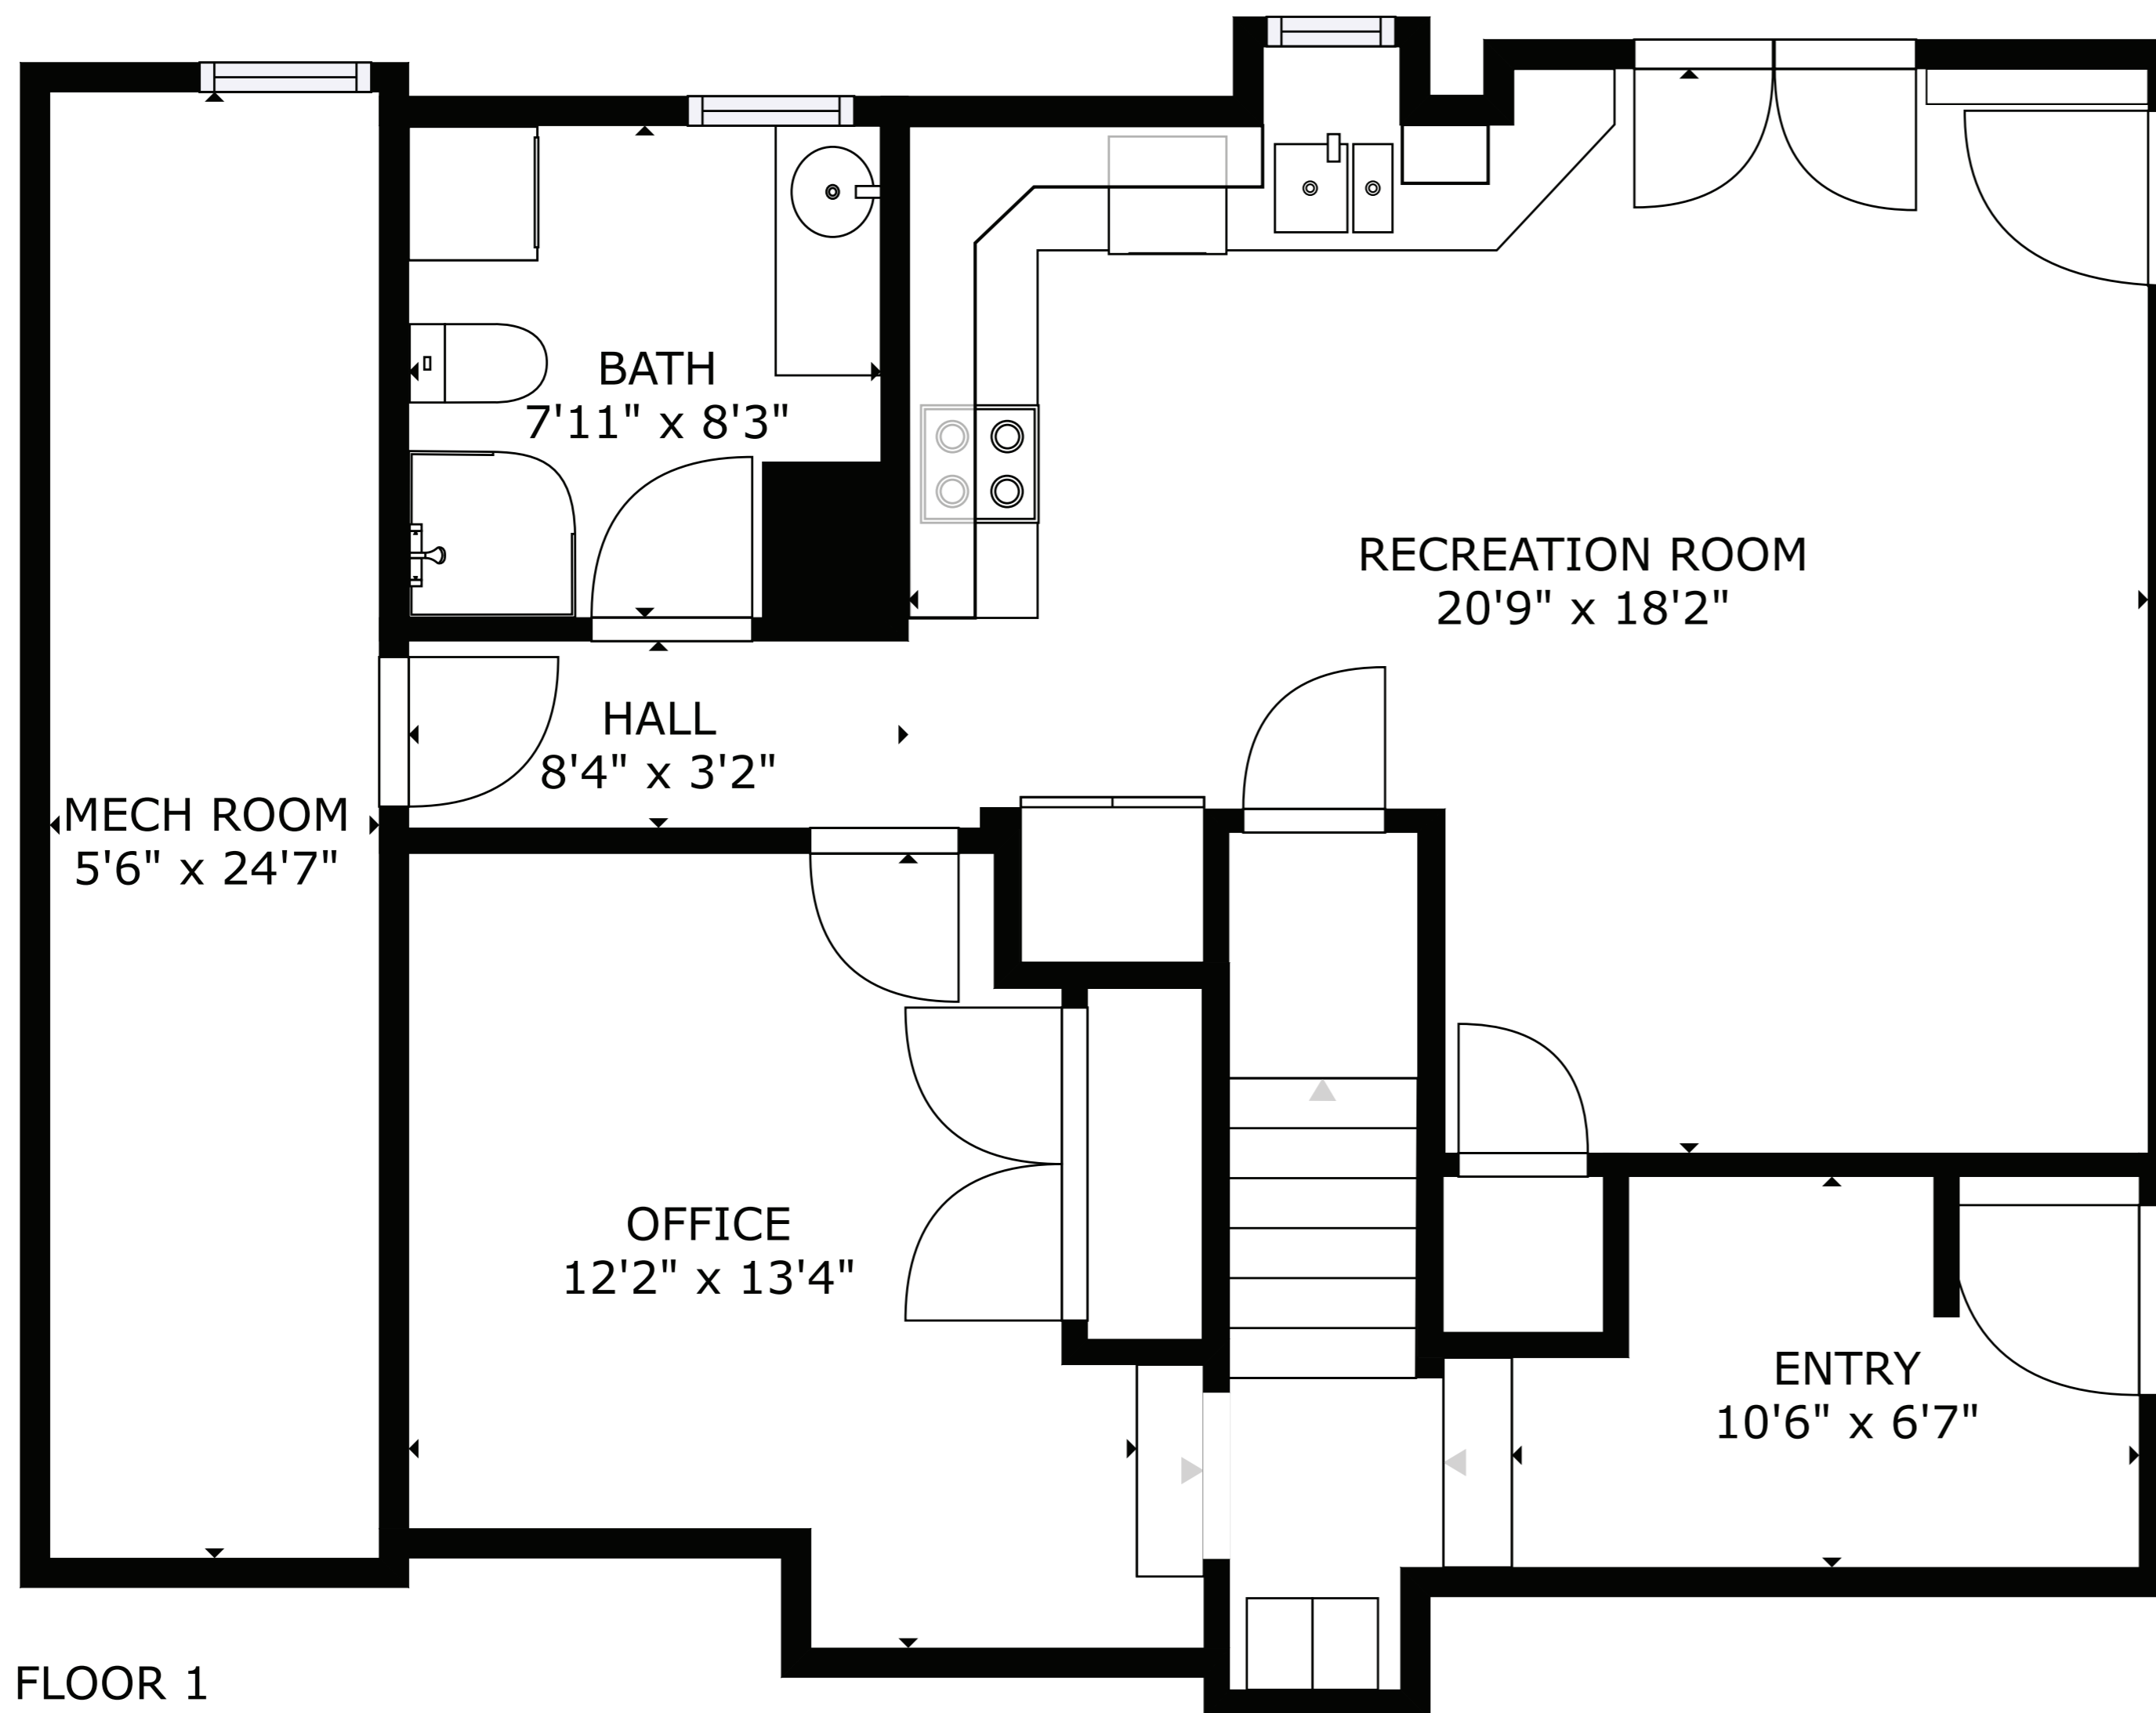

FLOOR 2

FLOOR 1

FLOOR 3

GROSS INTERNAL AREA  
 FLOOR 1: 873 sq ft, FLOOR 2: 1492 sq ft  
 FLOOR 3: 914 sq ft  
 TOTAL: 3279 sq ft

SIZES AND DIMENSIONS ARE APPROXIMATE, ACTUAL MAY VARY.