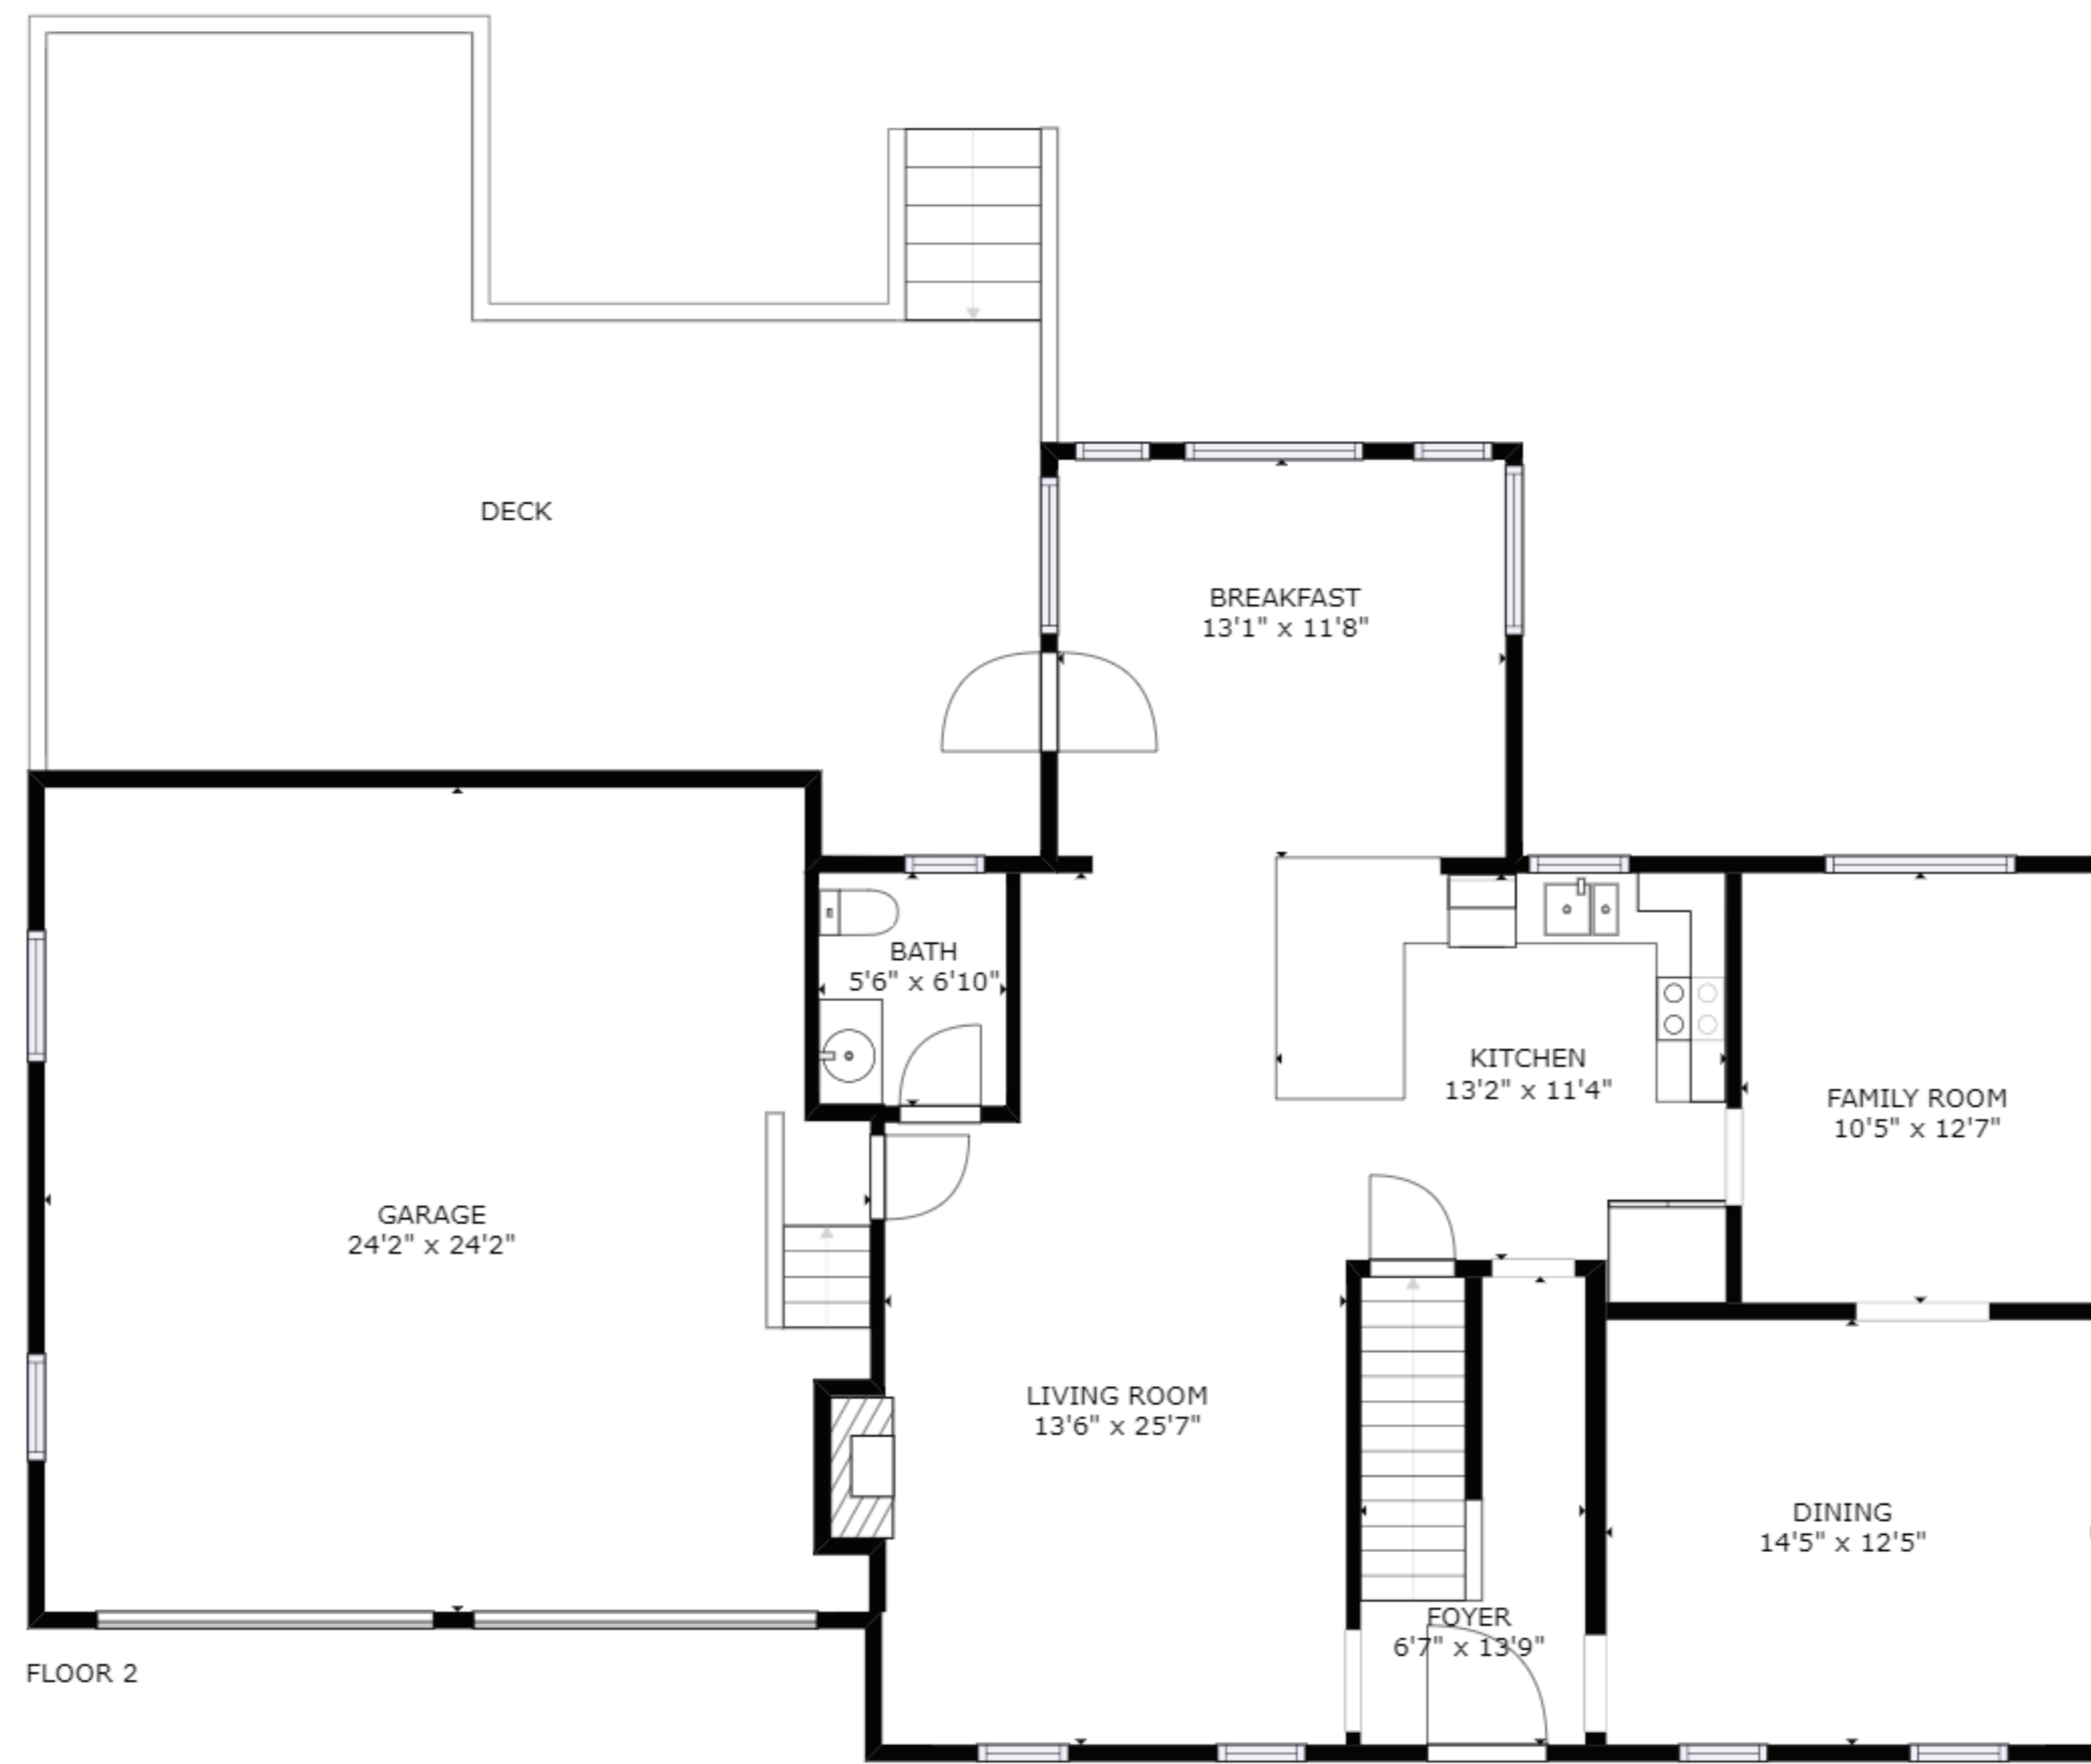

FLOOR 1

FLOOR 2

FLOOR 3

GROSS INTERNAL AREA  
 FLOOR 1: 769 sq ft, FLOOR 2: 1087 sq ft  
 FLOOR 3: 1340 sq ft, EXCLUDED AREAS:  
 GARAGE: 557 sq ft  
 TOTAL: 3195 sq ft

SIZES AND DIMENSIONS ARE APPROXIMATE, ACTUAL MAY VARY.