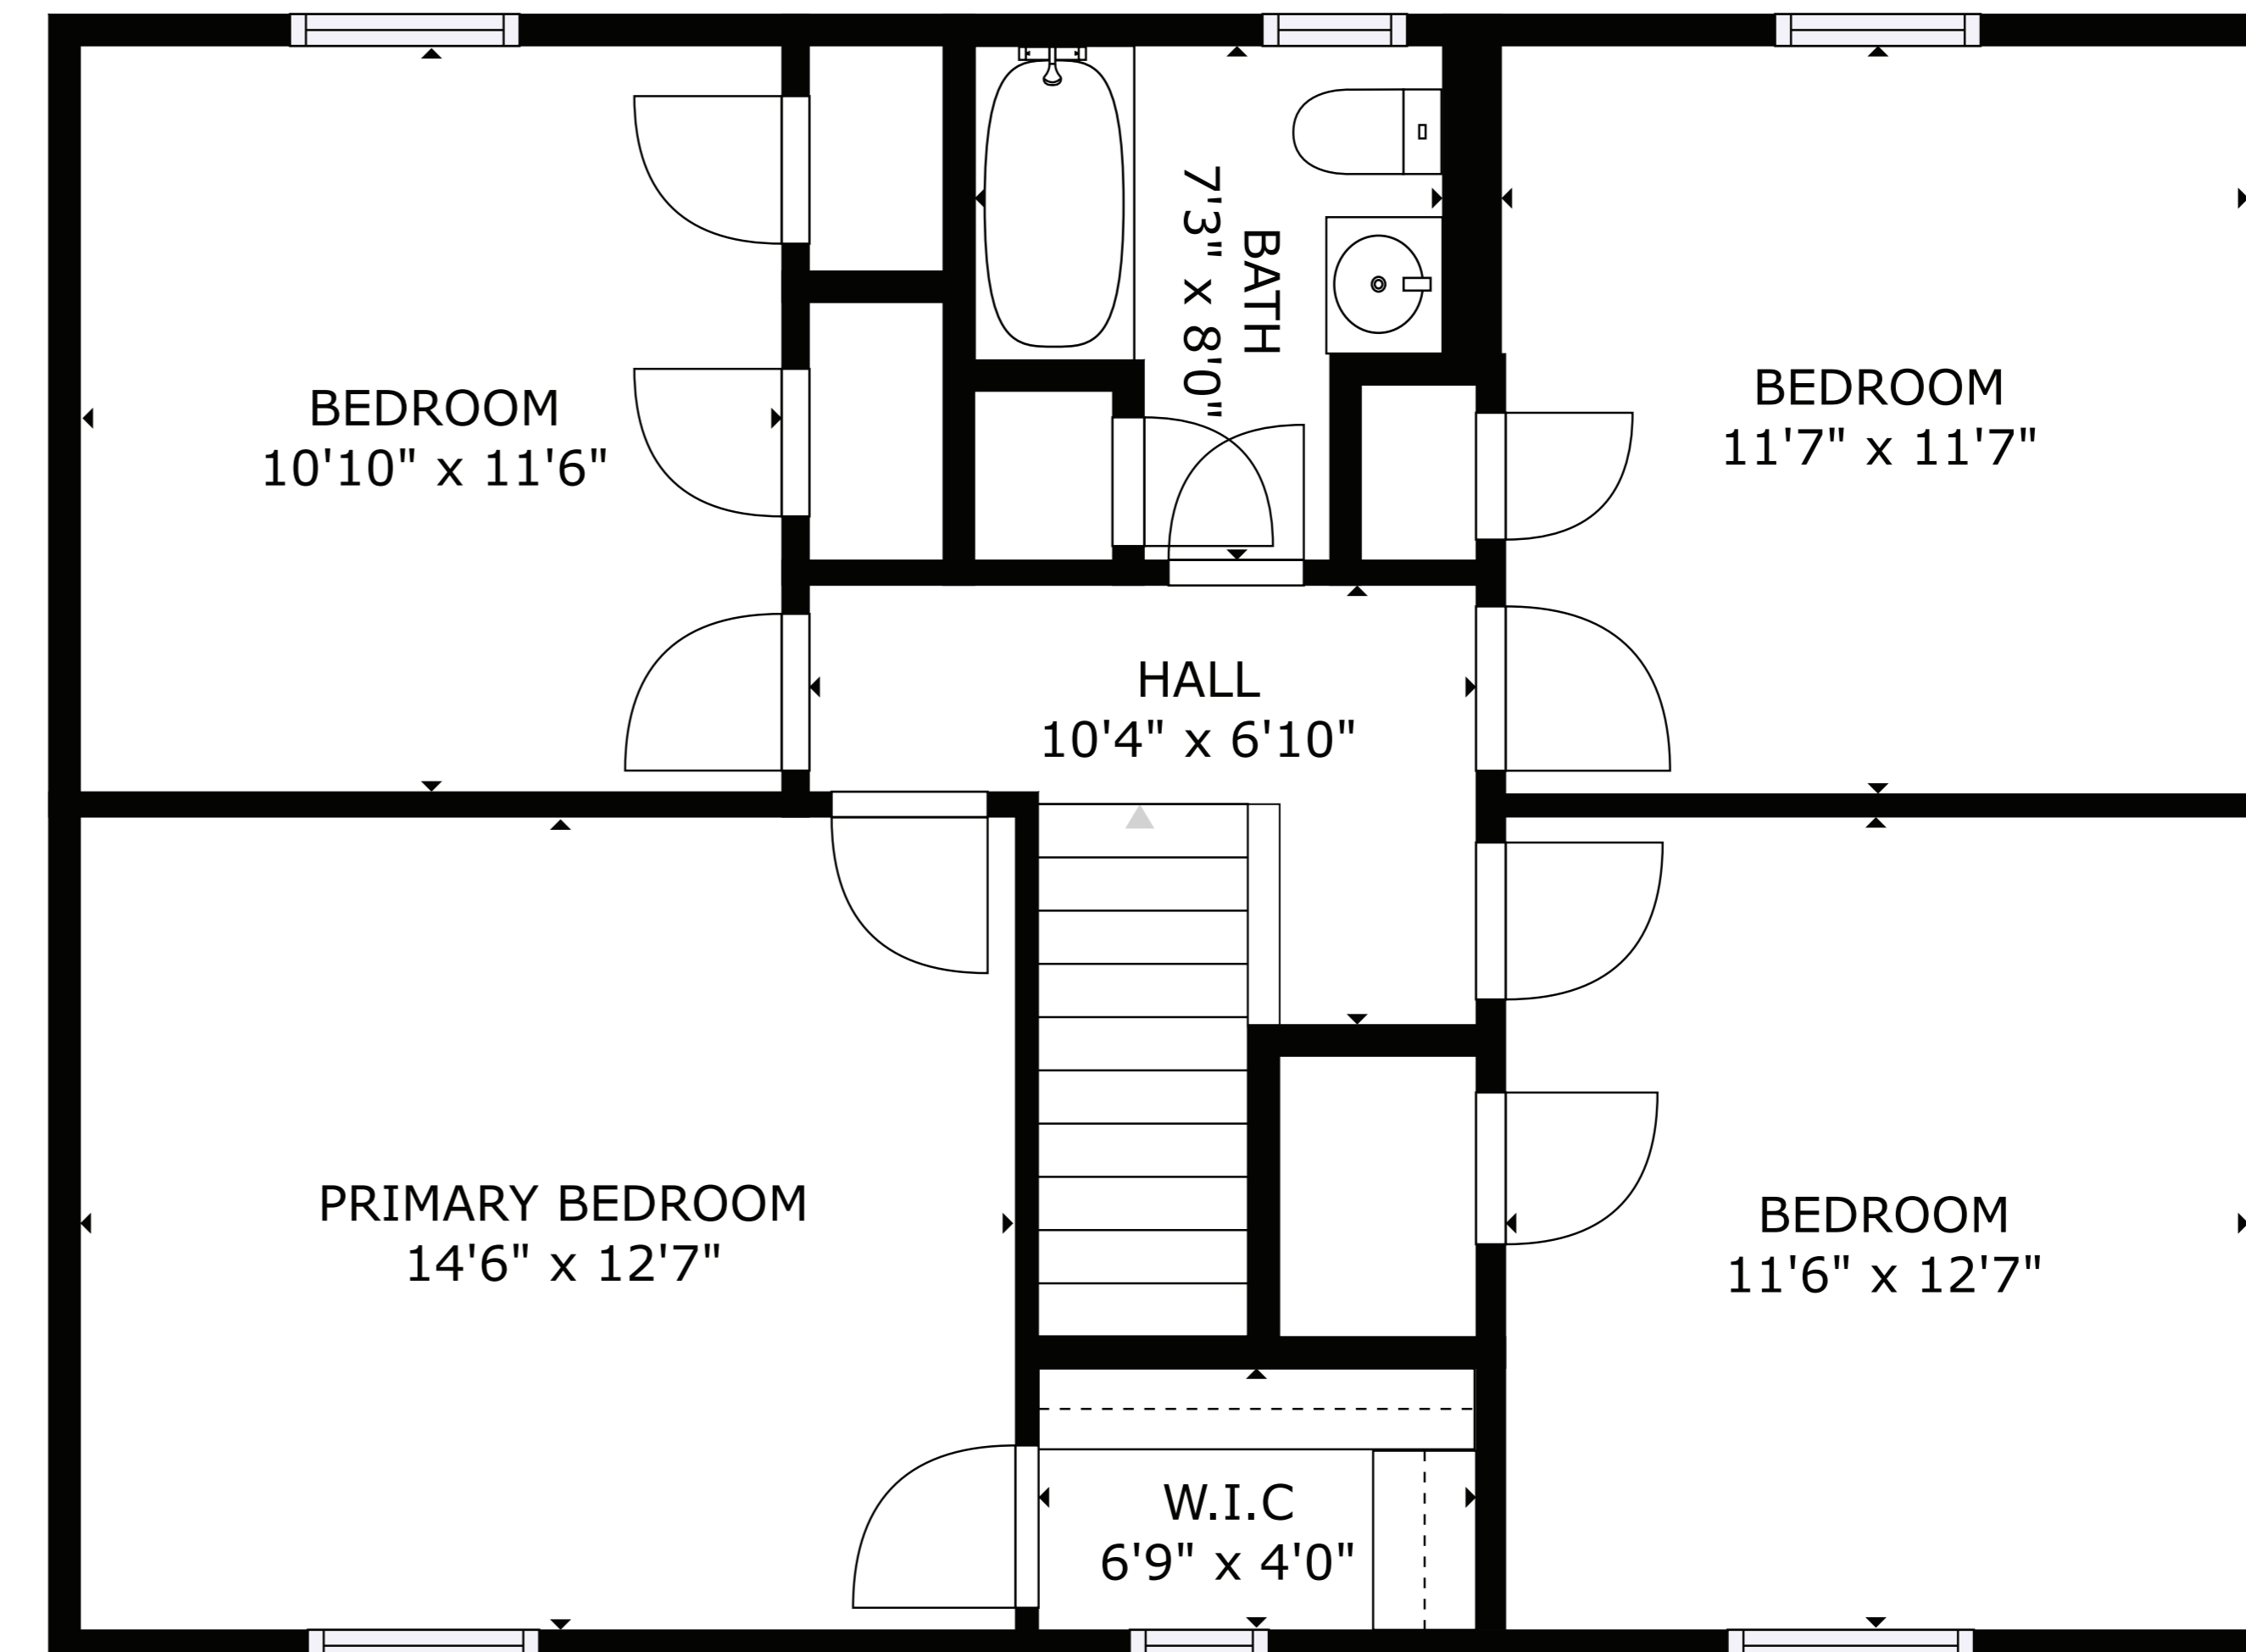

FLOOR 2

FLOOR 1

FLOOR 3

GROSS INTERNAL AREA
 FLOOR 1: 707 sq. ft, FLOOR 2: 1014 sq. ft
 FLOOR 3: 826 sq. ft, EXCLUDED AREAS:
 GARAGE: 246 sq. ft
 TOTAL: 2547 sq. ft

SIZES AND DIMENSIONS ARE APPROXIMATE, ACTUAL MAY VARY.