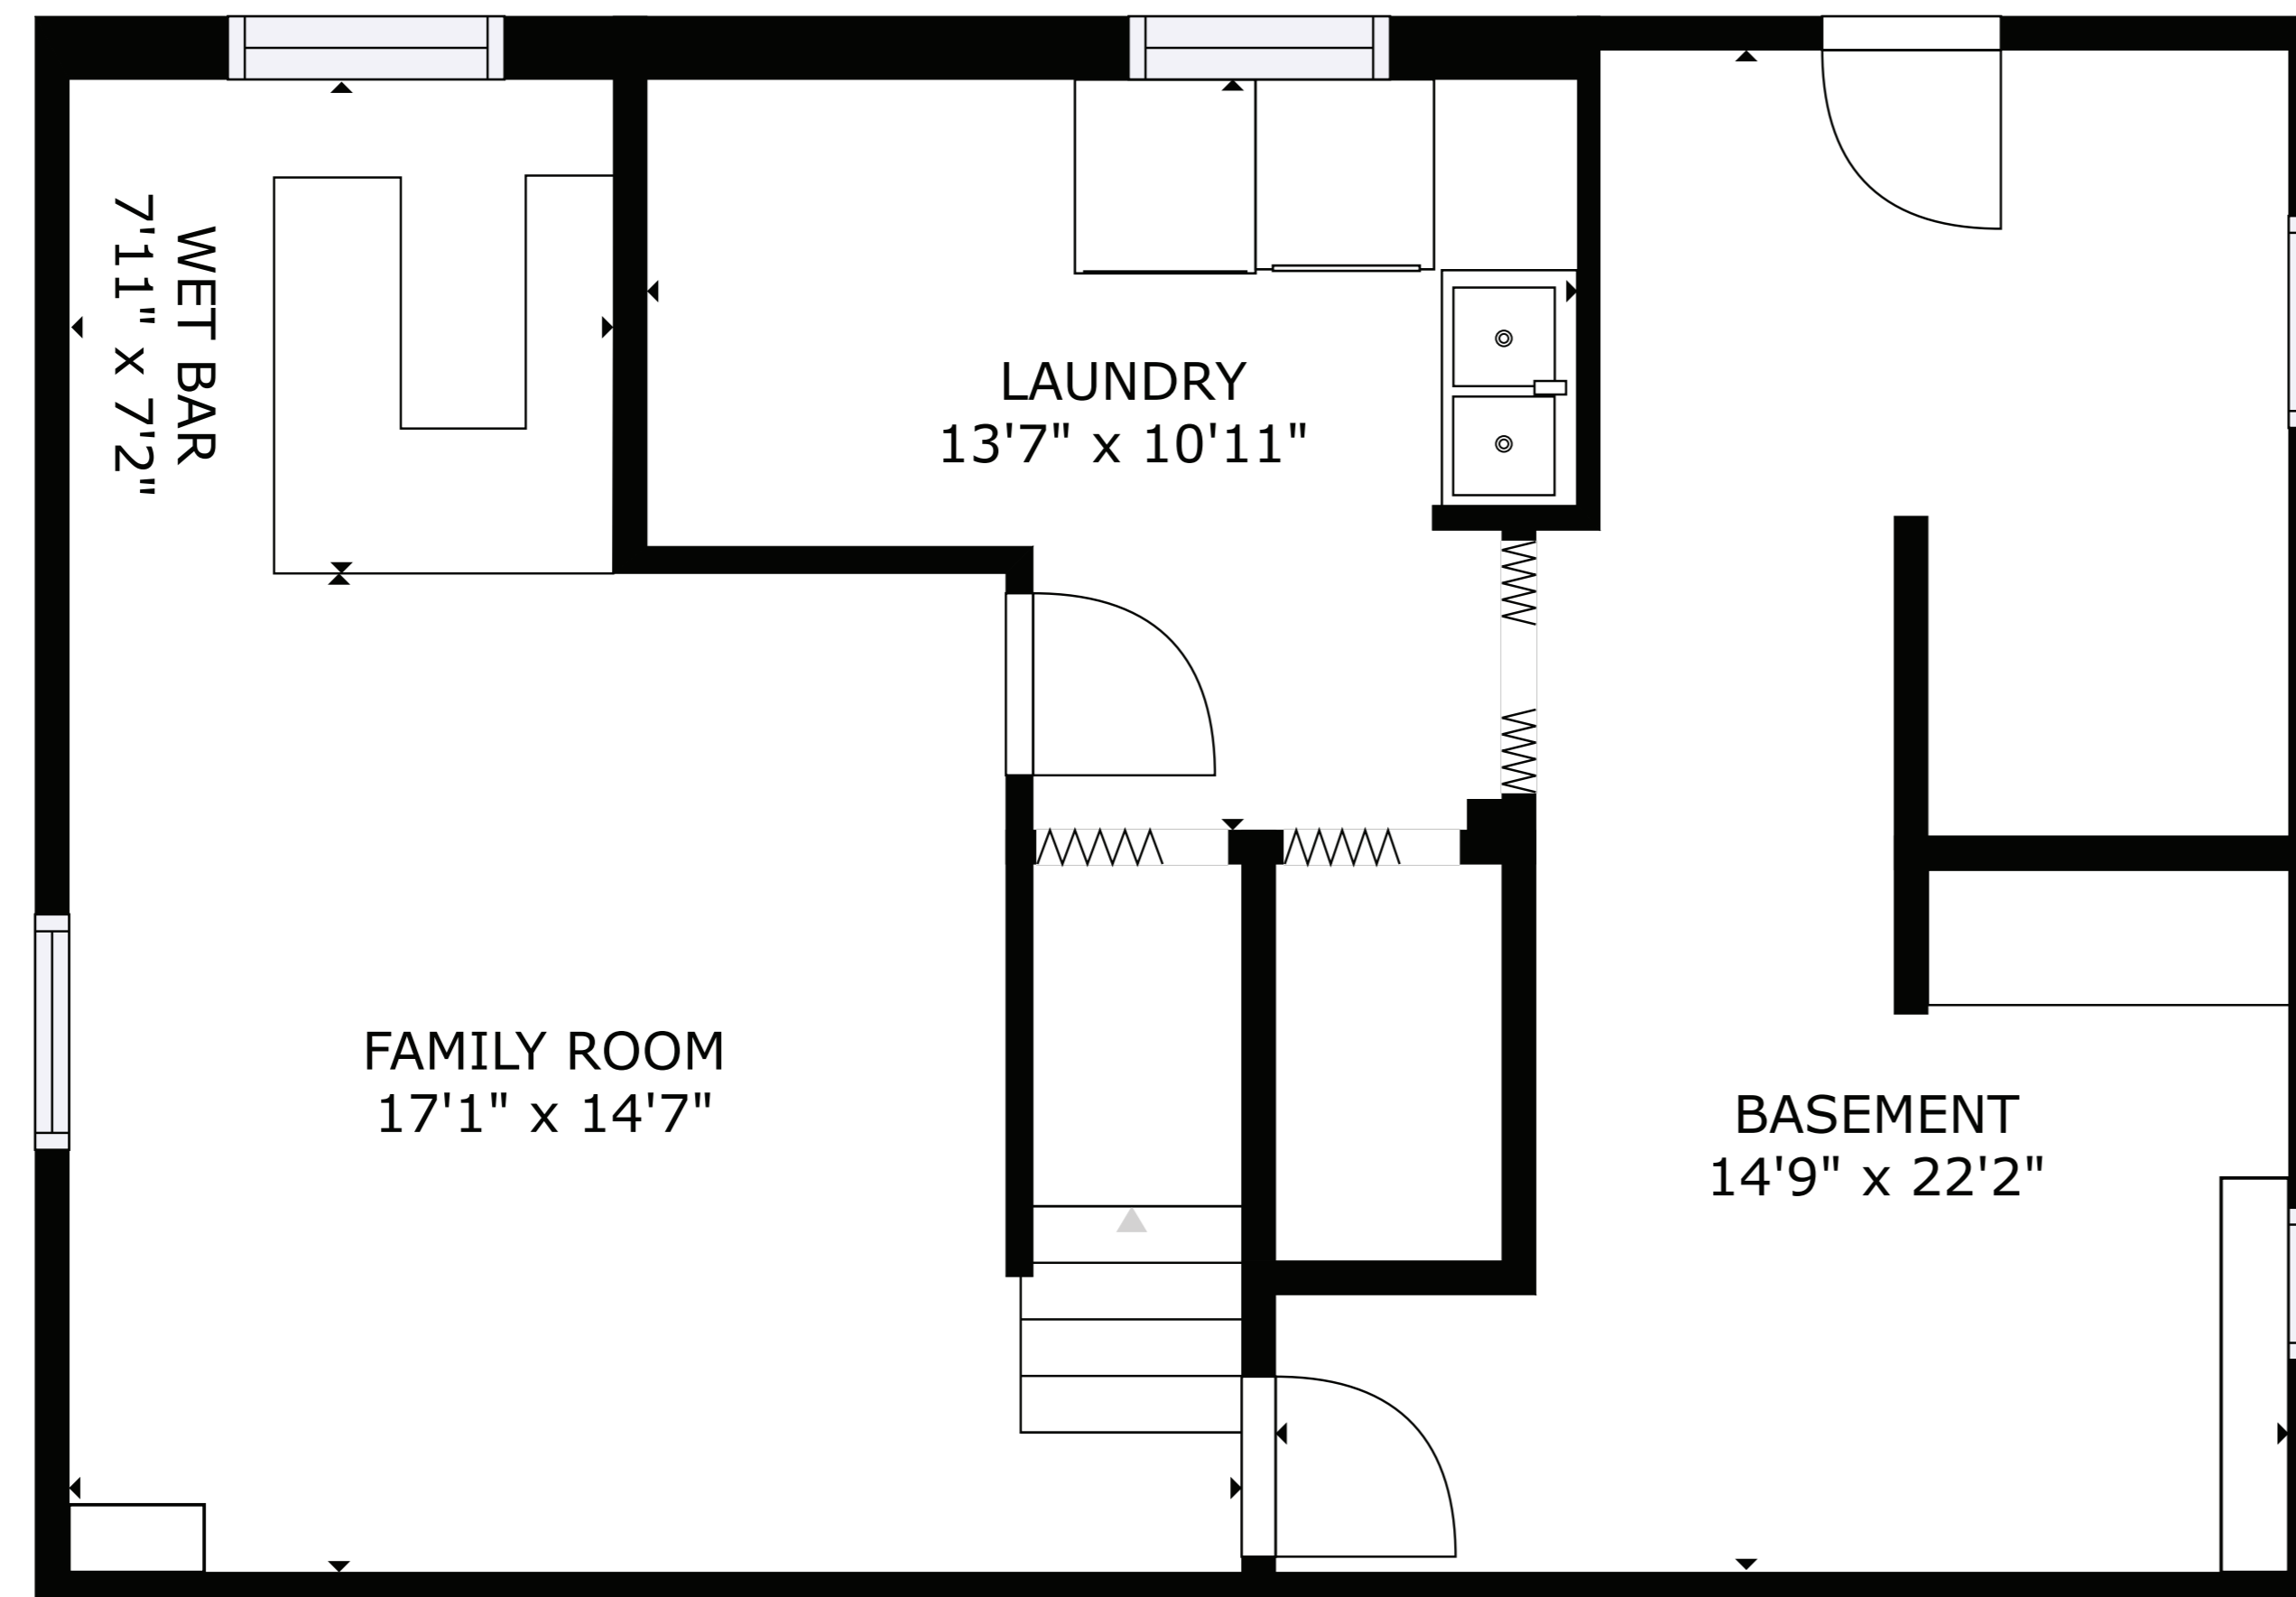

FLOOR 2

FLOOR 1

FLOOR 3

GROSS INTERNAL AREA
 FLOOR 1: 707 sq. ft, FLOOR 2: 1014 sq. ft
 FLOOR 3: 826 sq. ft, EXCLUDED AREAS:
 GARAGE: 246 sq. ft
 TOTAL: 2547 sq. ft

SIZES AND DIMENSIONS ARE APPROXIMATE, ACTUAL MAY VARY.