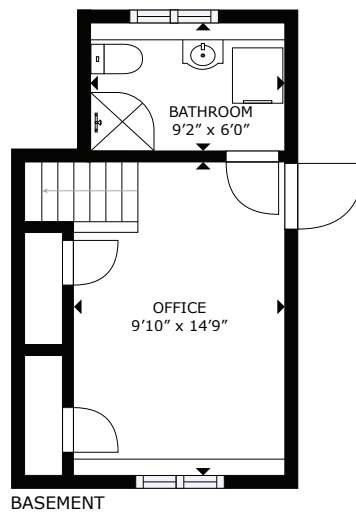

167 Parkerville Rd - Southborough, MA

GROSS INTERNAL AREA
BASEMENT: 212 sq. ft, 1ST FLOOR: 1,432 sq. ft
TOTAL: 1,644 sq. ft
SIZES AND DIMENSIONS ARE APPROXIMATE, ACTUAL MAY VARY.