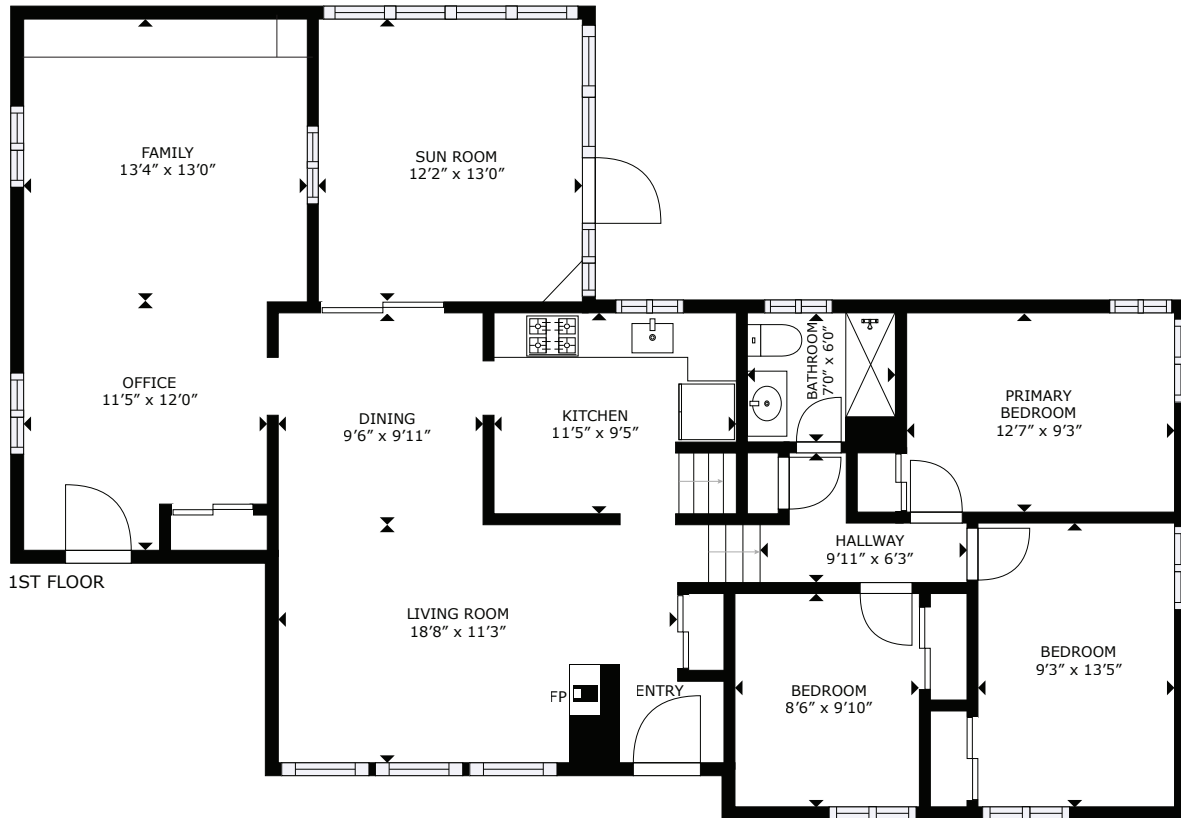

167 Parkerville Rd - Southborough, MA

GROSS INTERNAL AREA
BASEMENT: 212 sq. ft, 1ST FLOOR: 1,432 sq. ft
TOTAL: 1,644 sq. ft
SIZES AND DIMENSIONS ARE APPROXIMATE, ACTUAL MAY VARY.