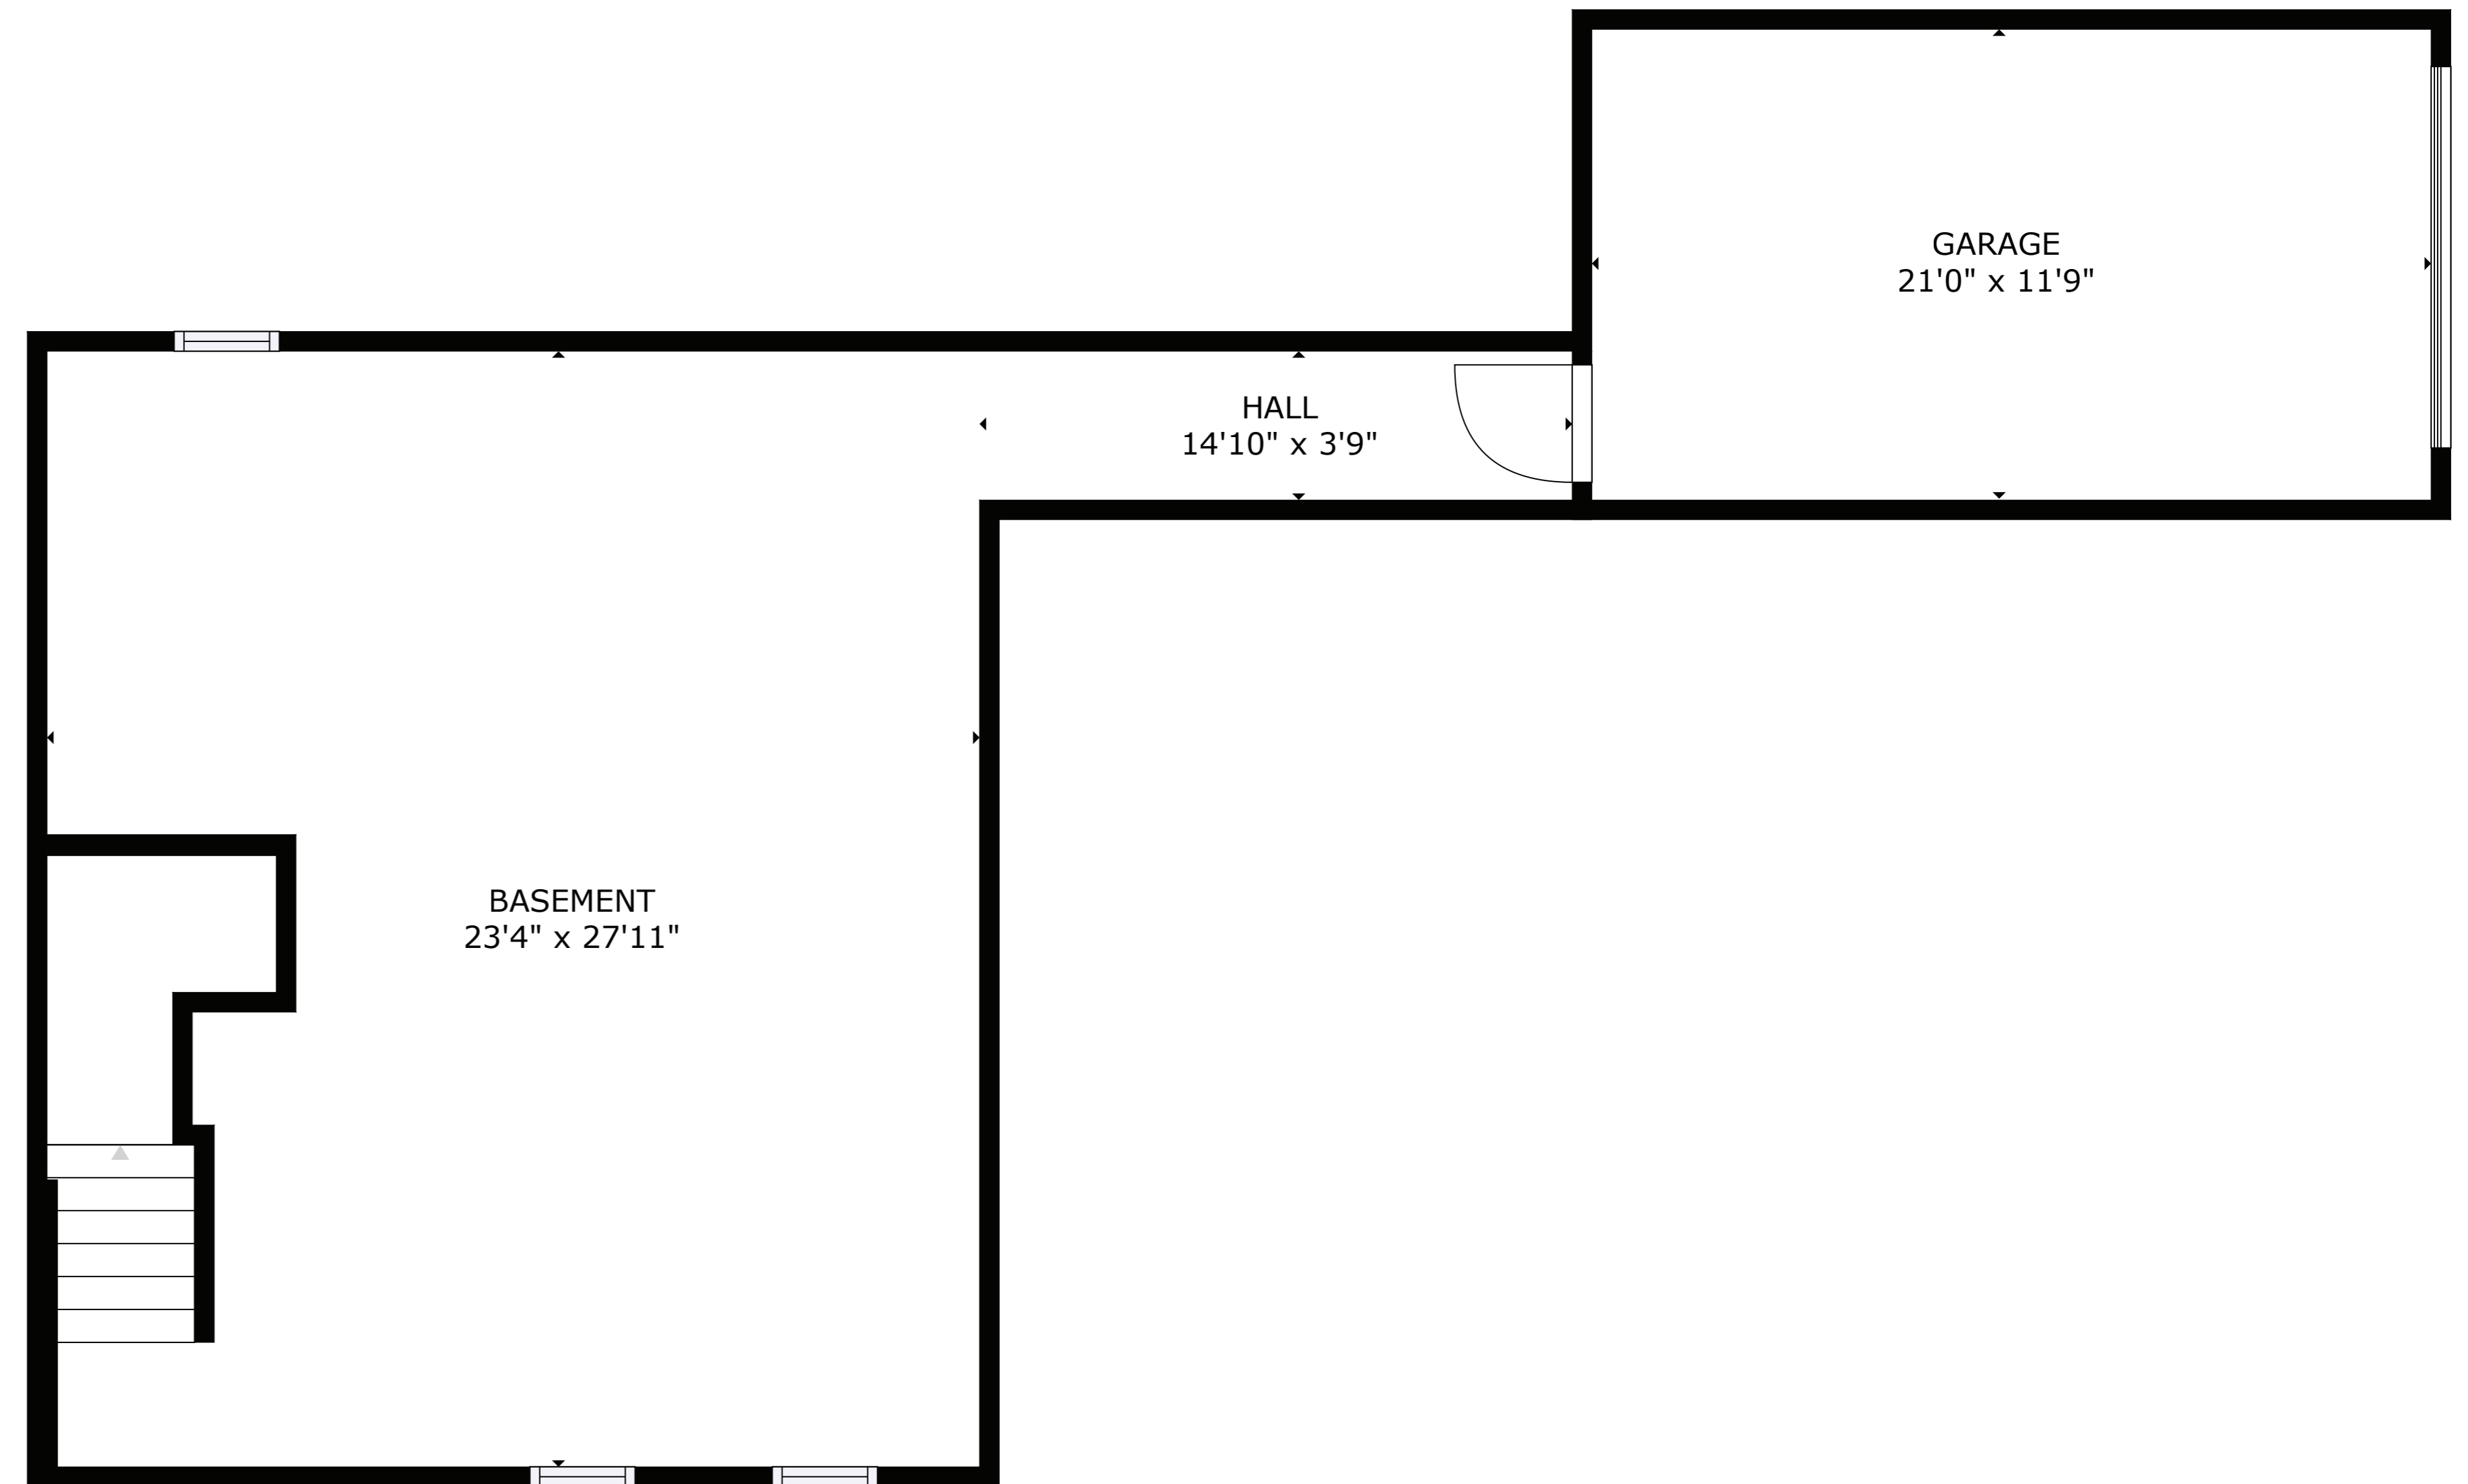

FLOOR 2

FLOOR 1

FLOOR 3

FLOOR 4

GROSS INTERNAL AREA

FLOOR 1: 705 sq. ft, FLOOR 2: 682 sq. ft

FLOOR 3: 679 sq. ft, FLOOR 4: 446 sq. ft

EXCLUDED AREAS: , GARAGE: 247 sq. ft

REDUCED HEADROOM BELOW 1.5M: 56 sq. ft

TOTAL: 2512 sq. ft

SIZES AND DIMENSIONS ARE APPROXIMATE, ACTUAL MAY VARY.