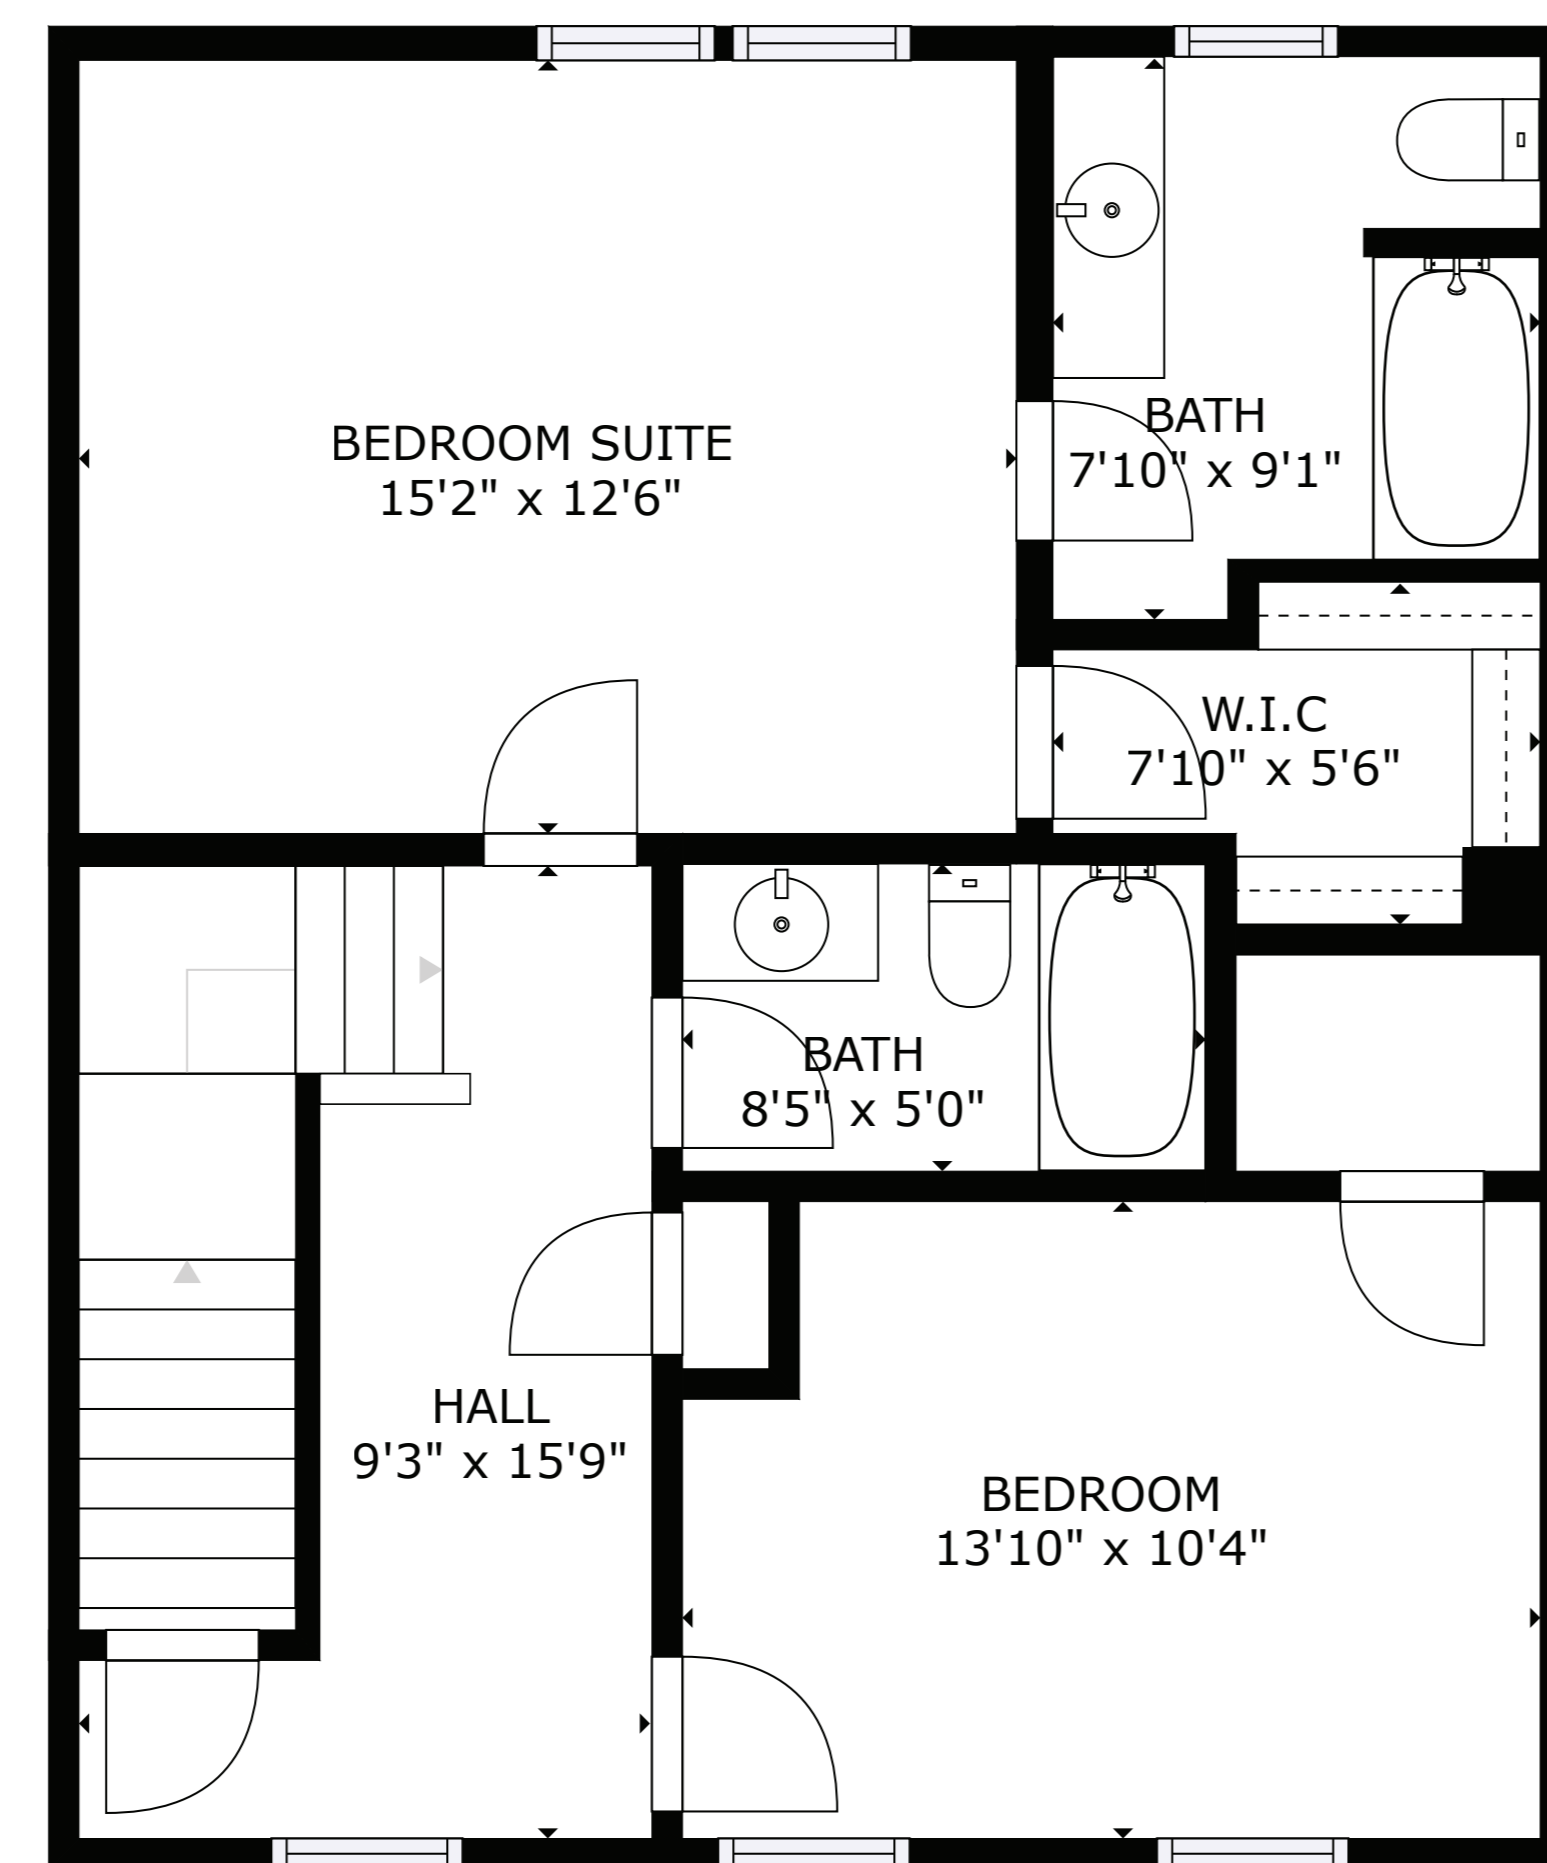

FLOOR 2

FLOOR 1

FLOOR 3

FLOOR 4

GROSS INTERNAL AREA

FLOOR 1: 705 sq. ft, FLOOR 2: 682 sq. ft

FLOOR 3: 679 sq. ft, FLOOR 4: 446 sq. ft

EXCLUDED AREAS: , GARAGE: 247 sq. ft

REDUCED HEADROOM BELOW 1.5M: 56 sq. ft

TOTAL: 2512 sq. ft

SIZES AND DIMENSIONS ARE APPROXIMATE, ACTUAL MAY VARY.