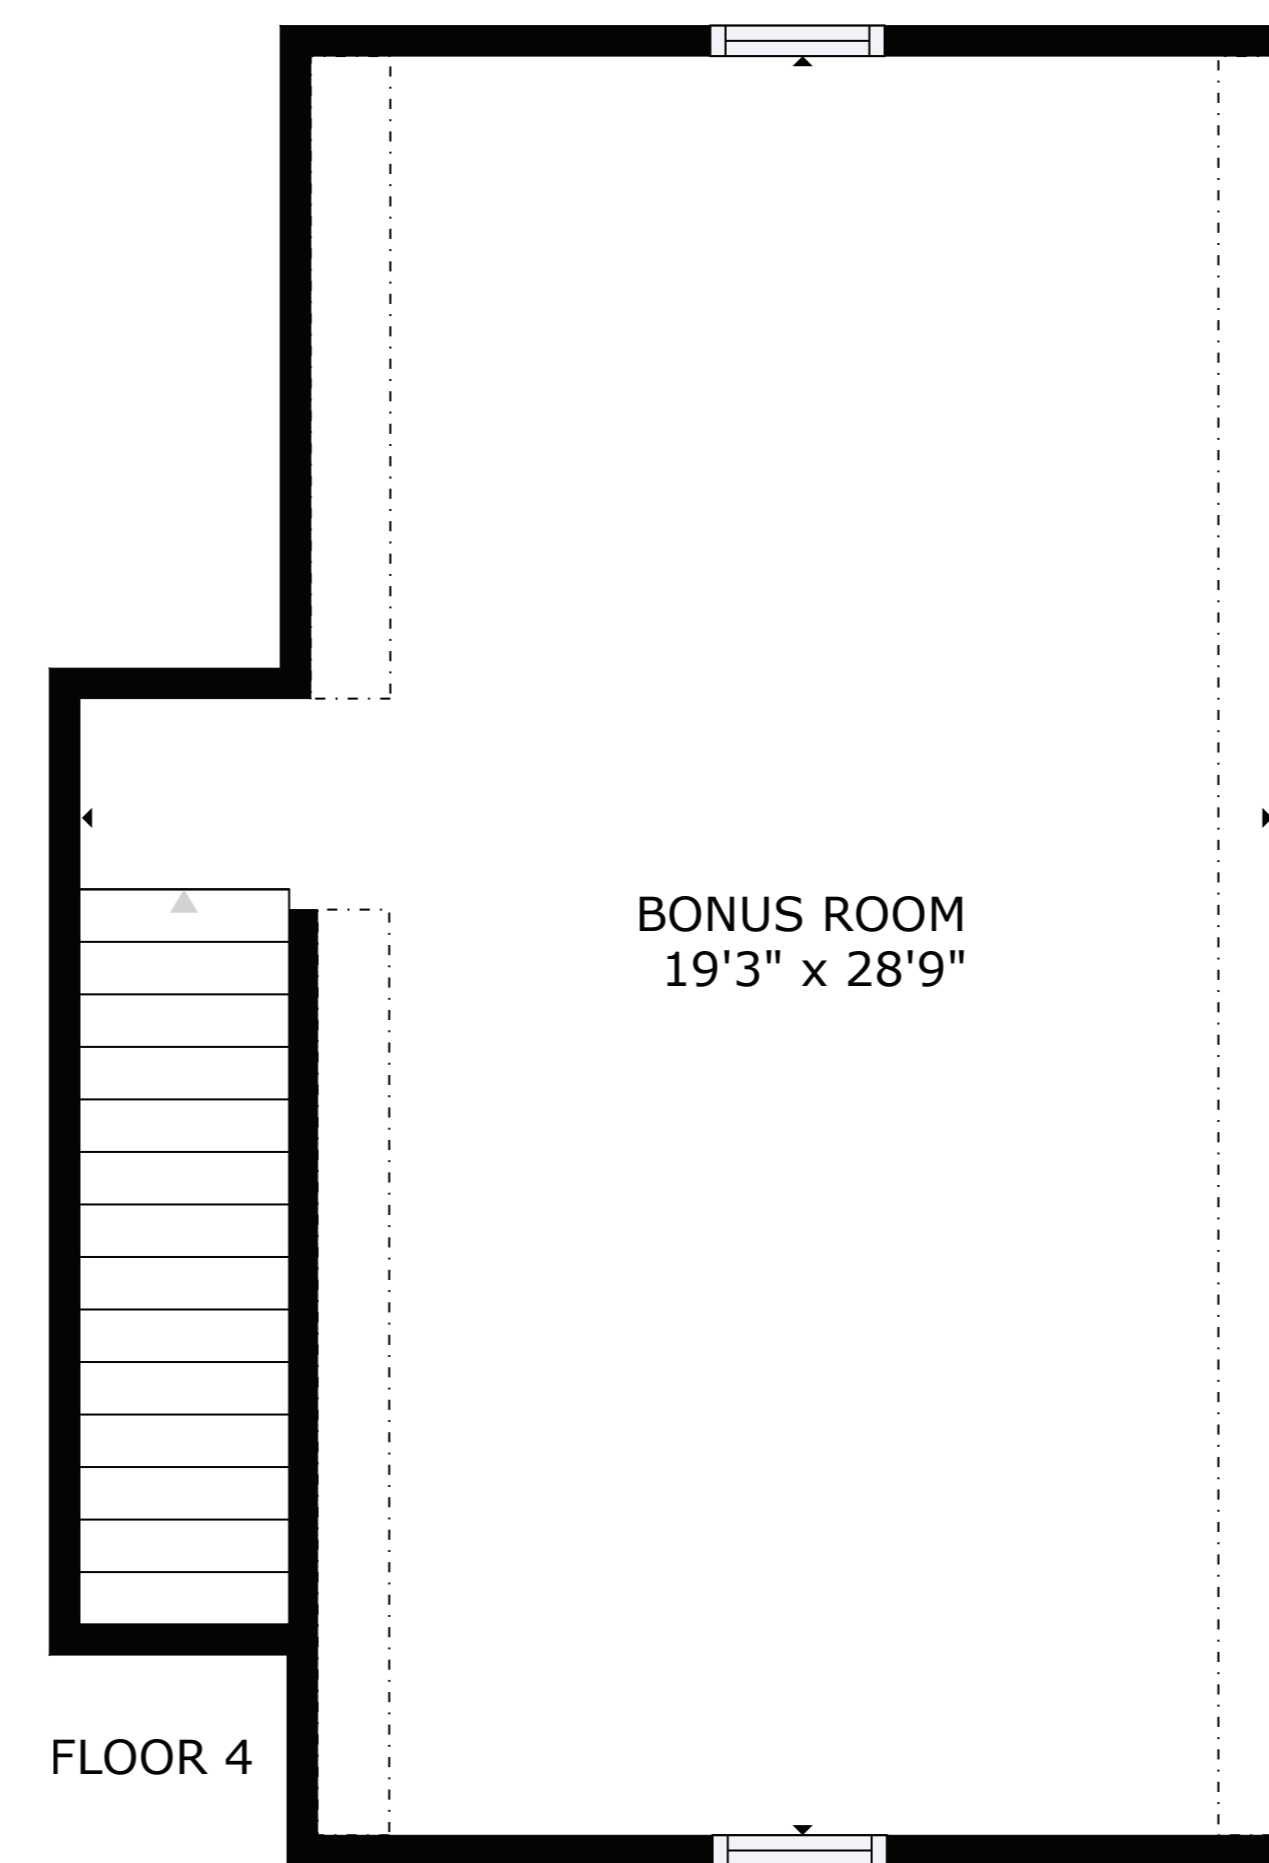

FLOOR 2

FLOOR 1

FLOOR 3

FLOOR 4

GROSS INTERNAL AREA

FLOOR 1: 705 sq. ft, FLOOR 2: 682 sq. ft

FLOOR 3: 679 sq. ft, FLOOR 4: 446 sq. ft

EXCLUDED AREAS: , GARAGE: 247 sq. ft

REDUCED HEADROOM BELOW 1.5M: 56 sq. ft

TOTAL: 2512 sq. ft

SIZES AND DIMENSIONS ARE APPROXIMATE, ACTUAL MAY VARY.