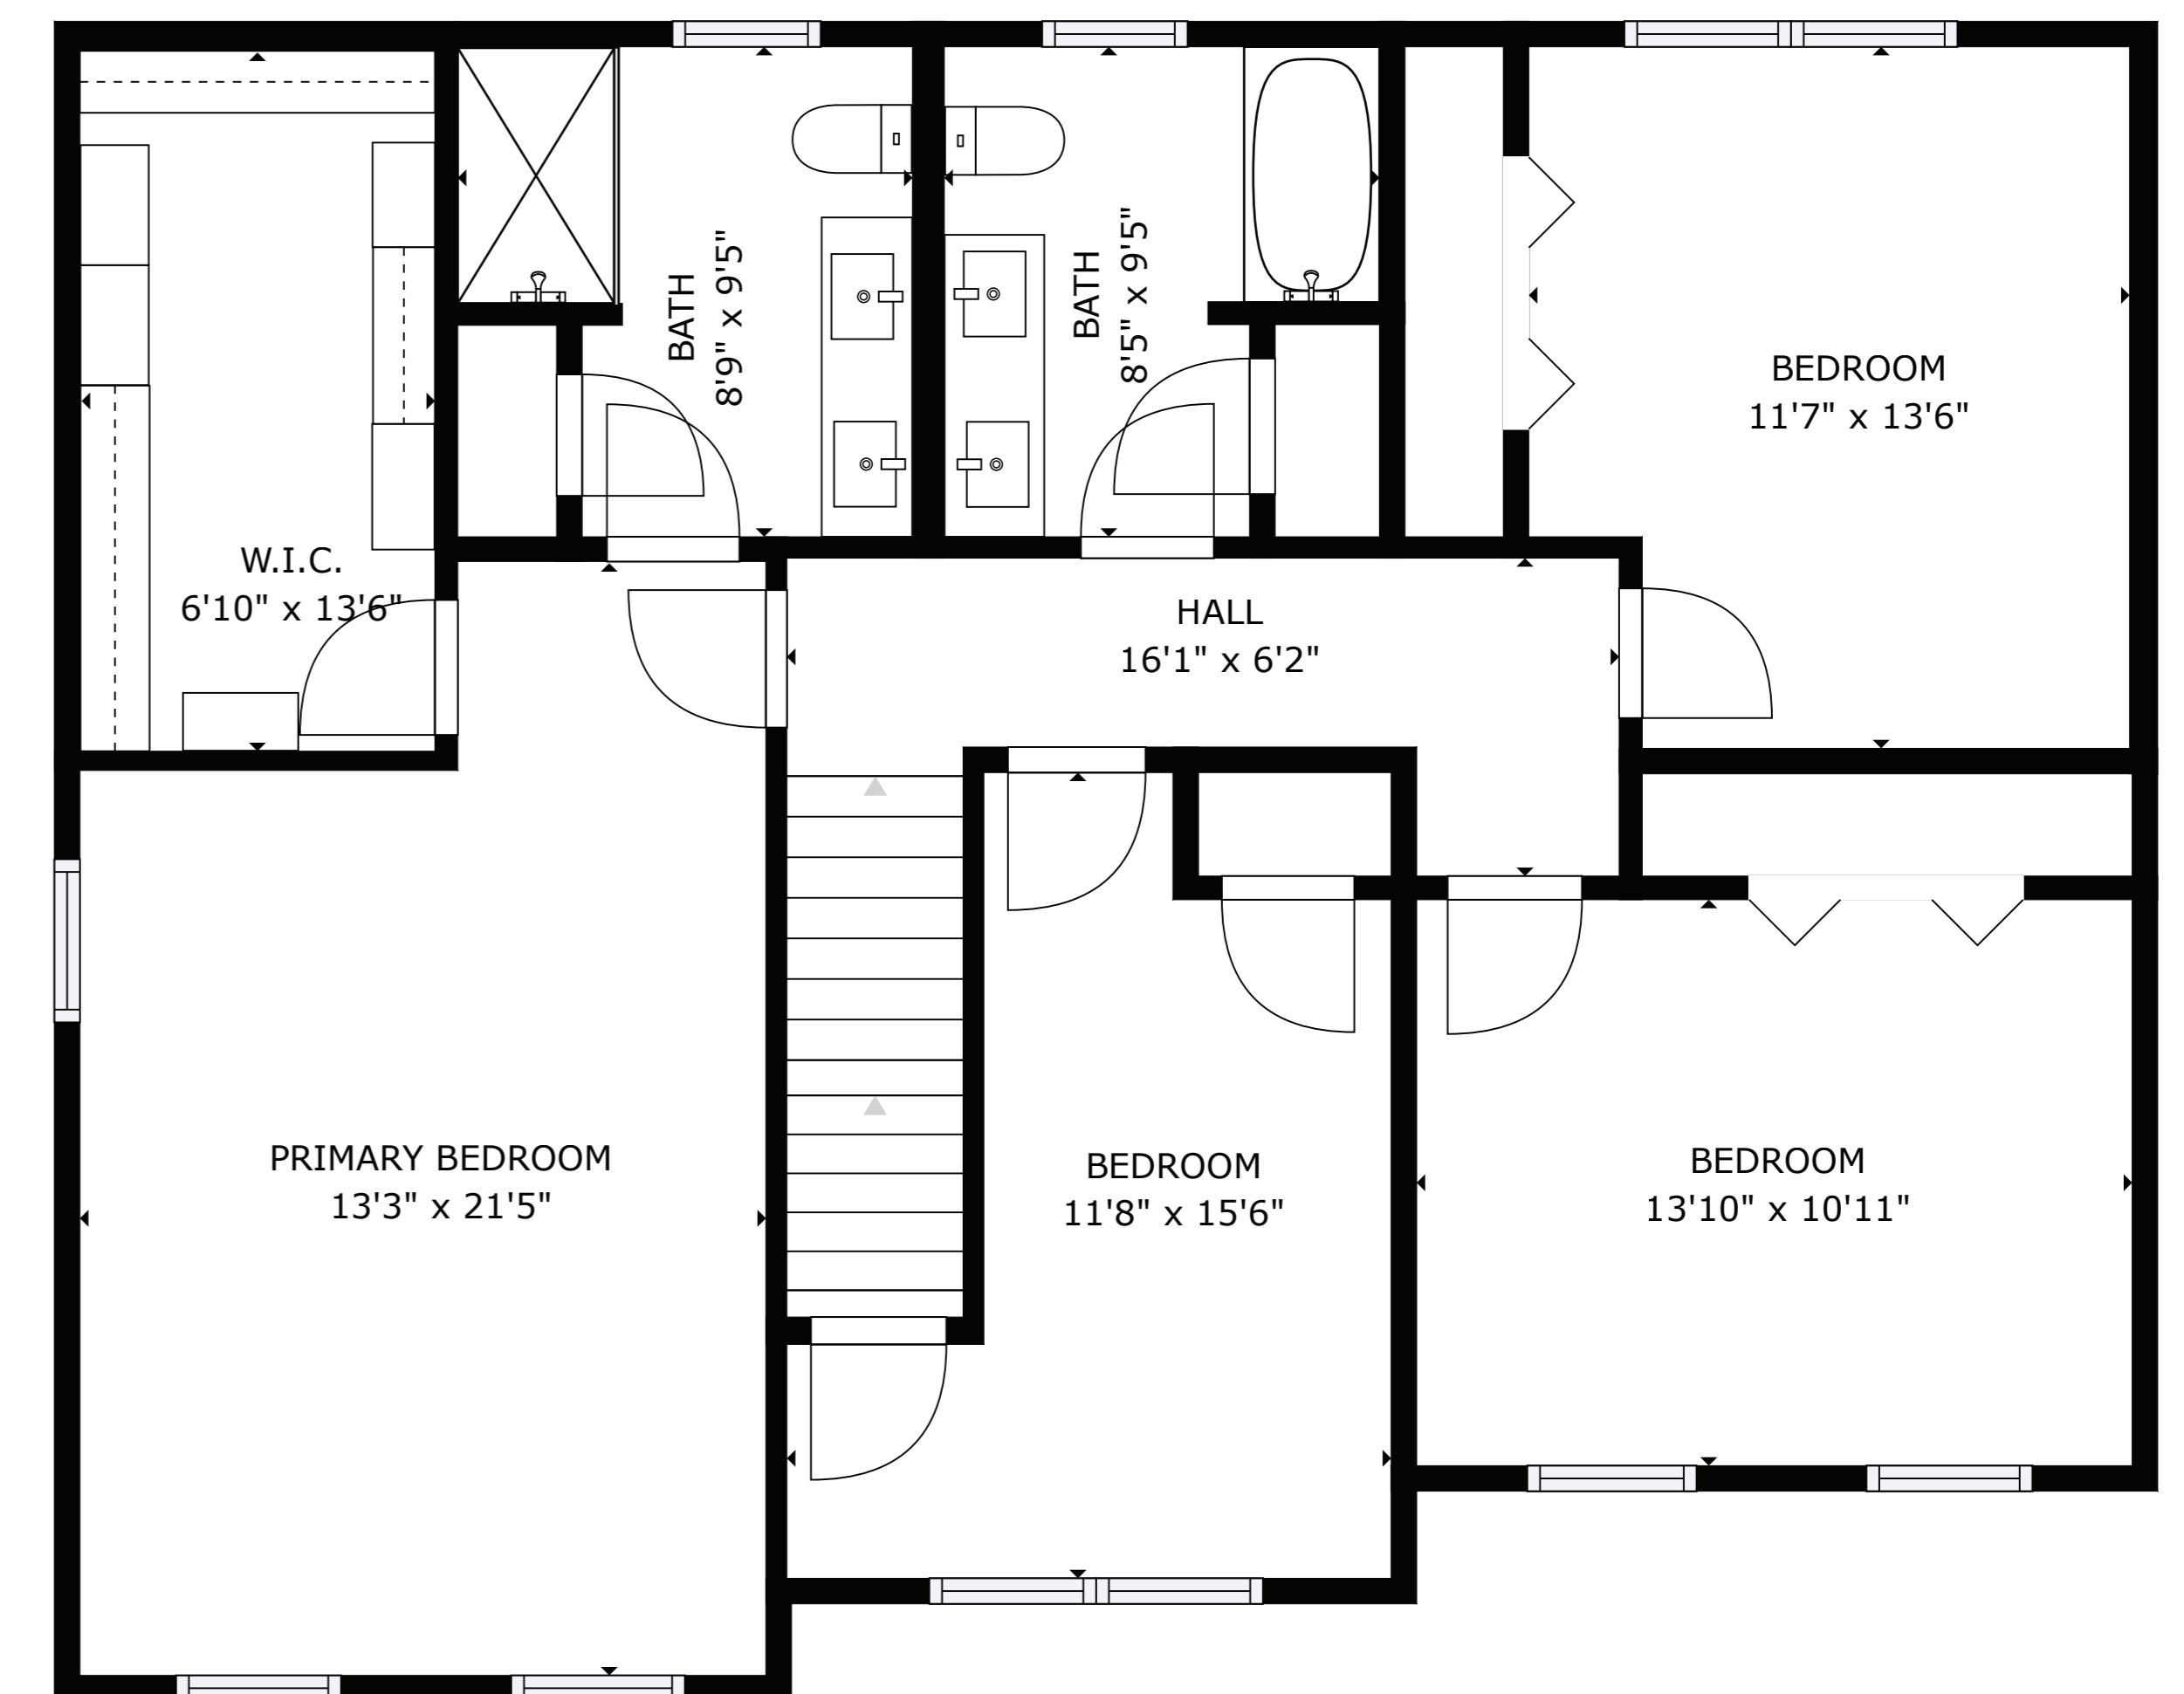

FLOOR 2

FLOOR 4

FLOOR 1

FLOOR 3

GROSS INTERNAL AREA
 FLOOR 1: 1074 sq. ft, FLOOR 2: 1170 sq. ft
 FLOOR 3: 1161 sq. ft, FLOOR 4: 635 sq. ft
 EXCLUDED AREAS: , GARAGE: 554 sq. ft
 REDUCED HEADROOM BELOW 1.5M: 87 sq. ft
 TOTAL: 4039 sq. ft

SIZES AND DIMENSIONS ARE APPROXIMATE, ACTUAL MAY VARY.