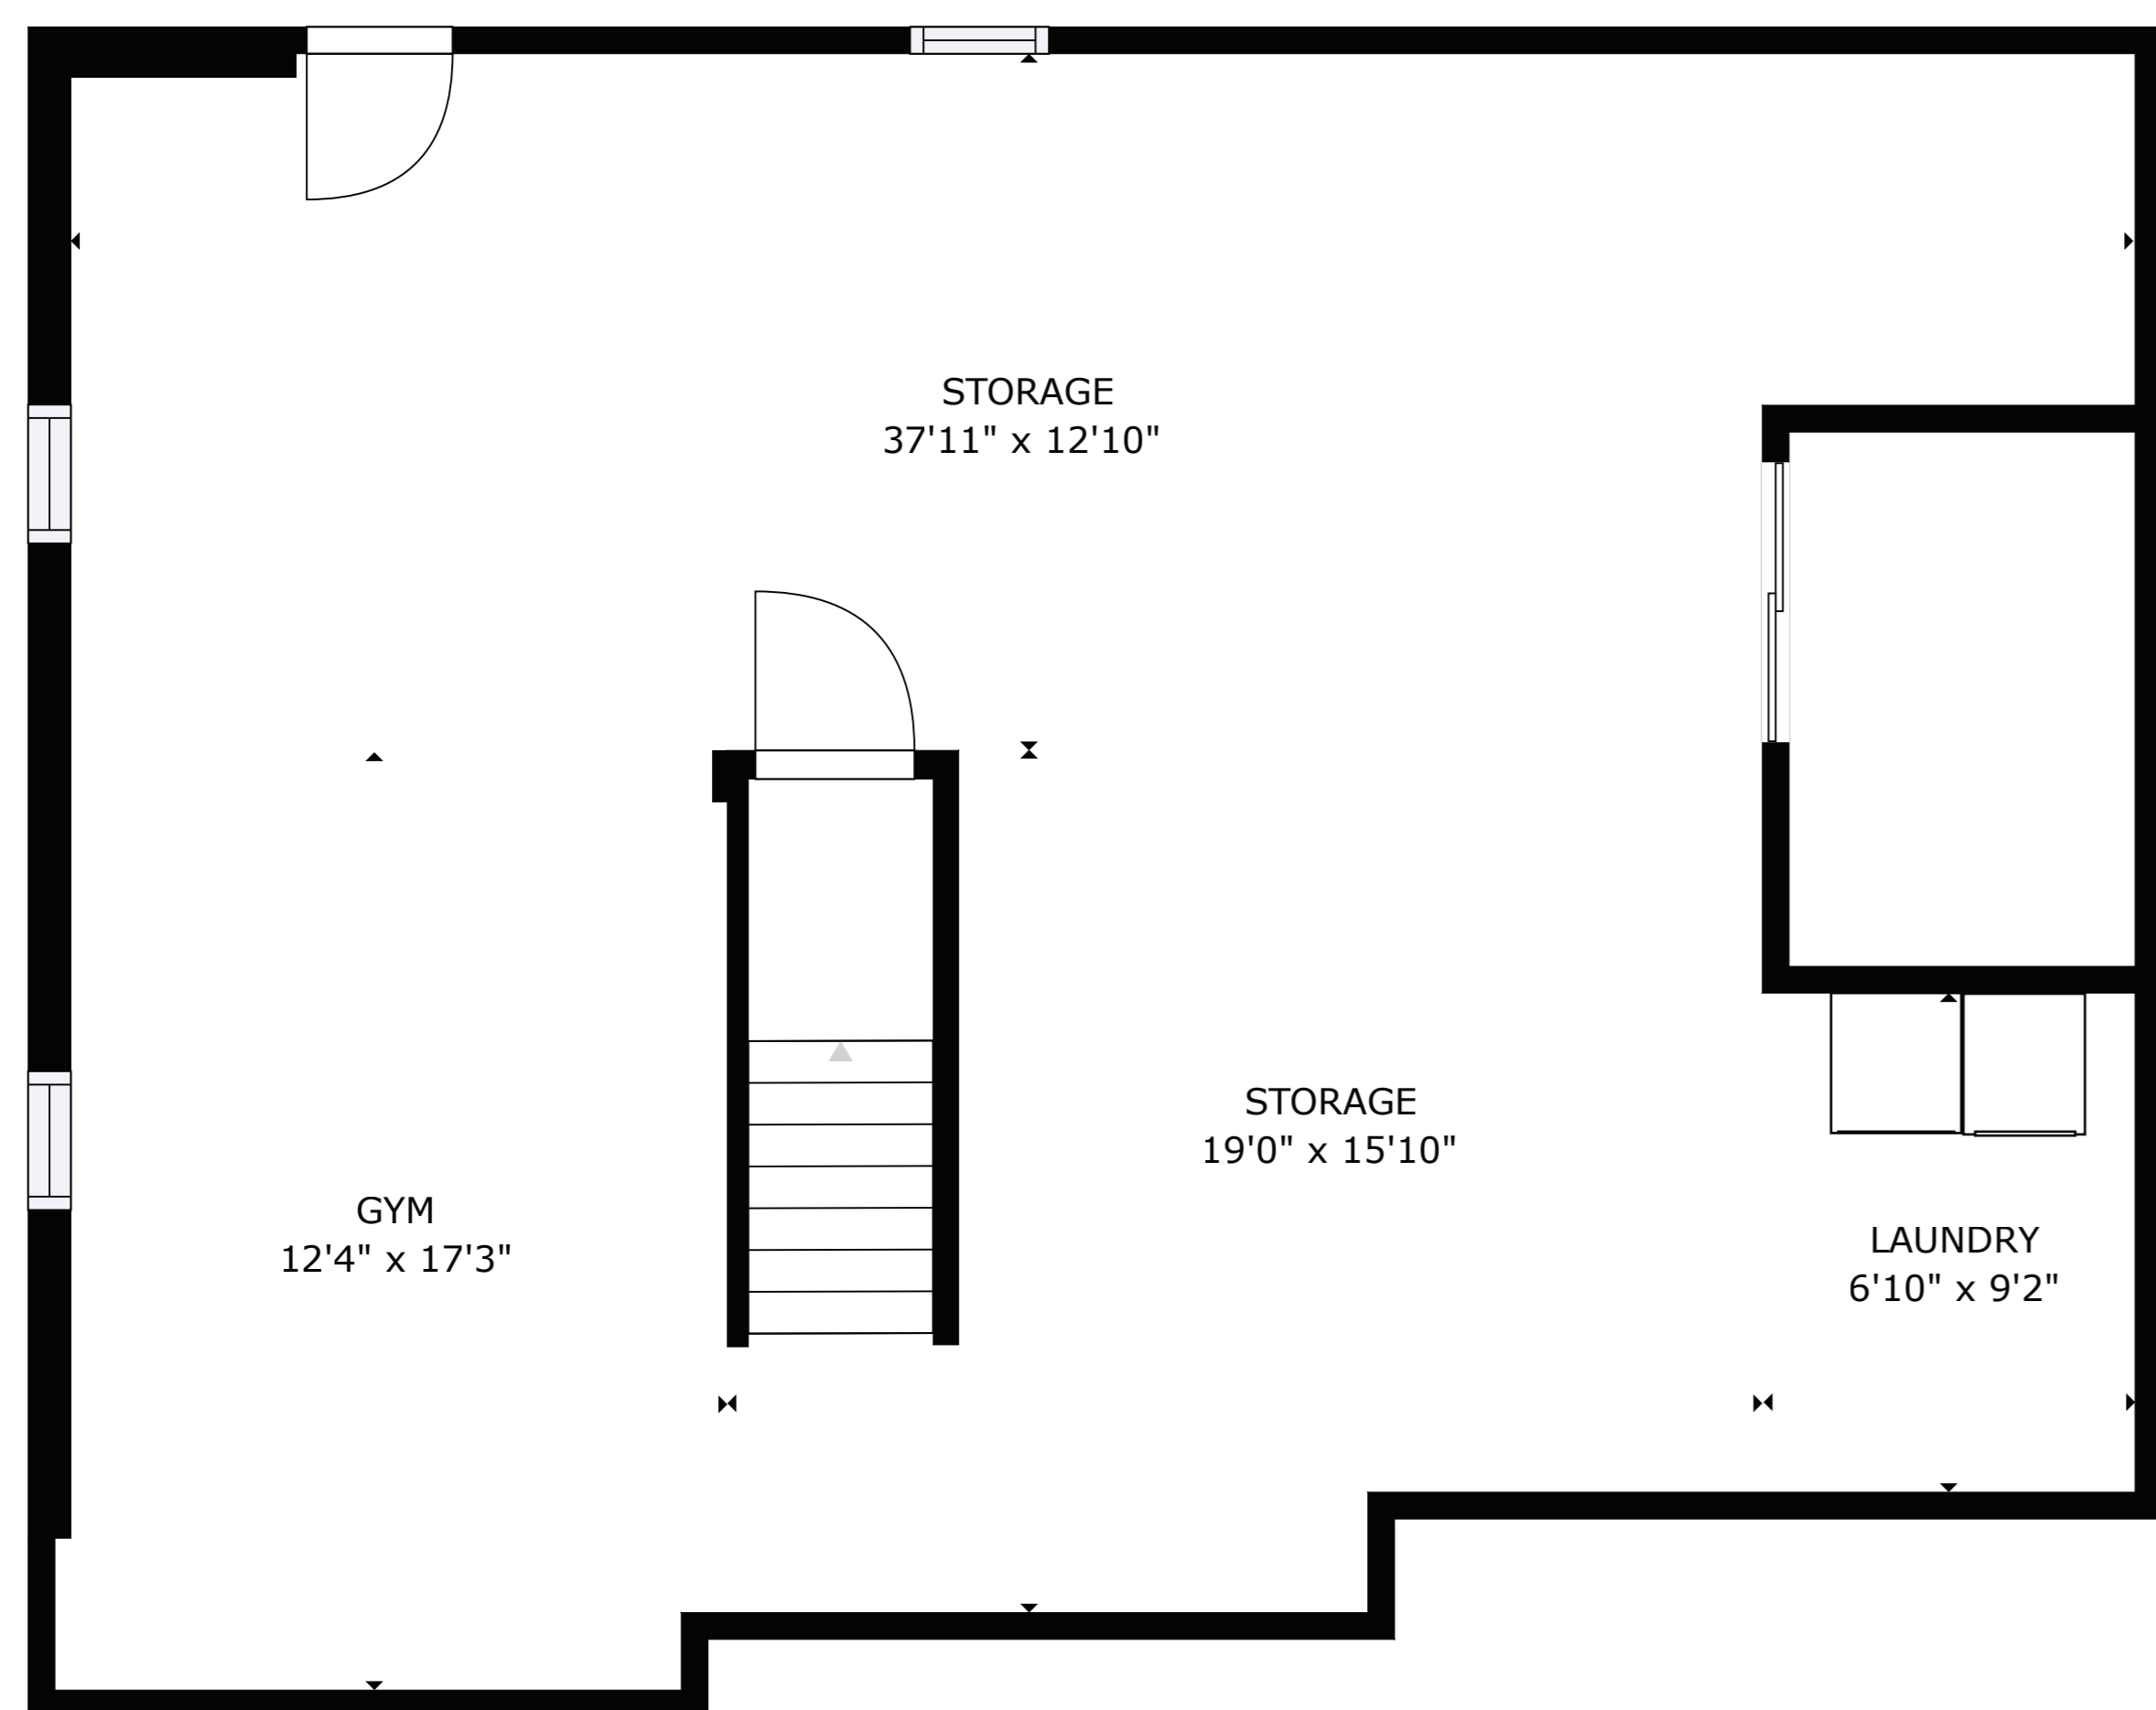

FLOOR 2

FLOOR 4

FLOOR 1

FLOOR 3

GROSS INTERNAL AREA
 FLOOR 1: 1074 sq. ft, FLOOR 2: 1170 sq. ft
 FLOOR 3: 1161 sq. ft, FLOOR 4: 635 sq. ft
 EXCLUDED AREAS: , GARAGE: 554 sq. ft
 REDUCED HEADROOM BELOW 1.5M: 87 sq. ft
 TOTAL: 4039 sq. ft

SIZES AND DIMENSIONS ARE APPROXIMATE, ACTUAL MAY VARY.