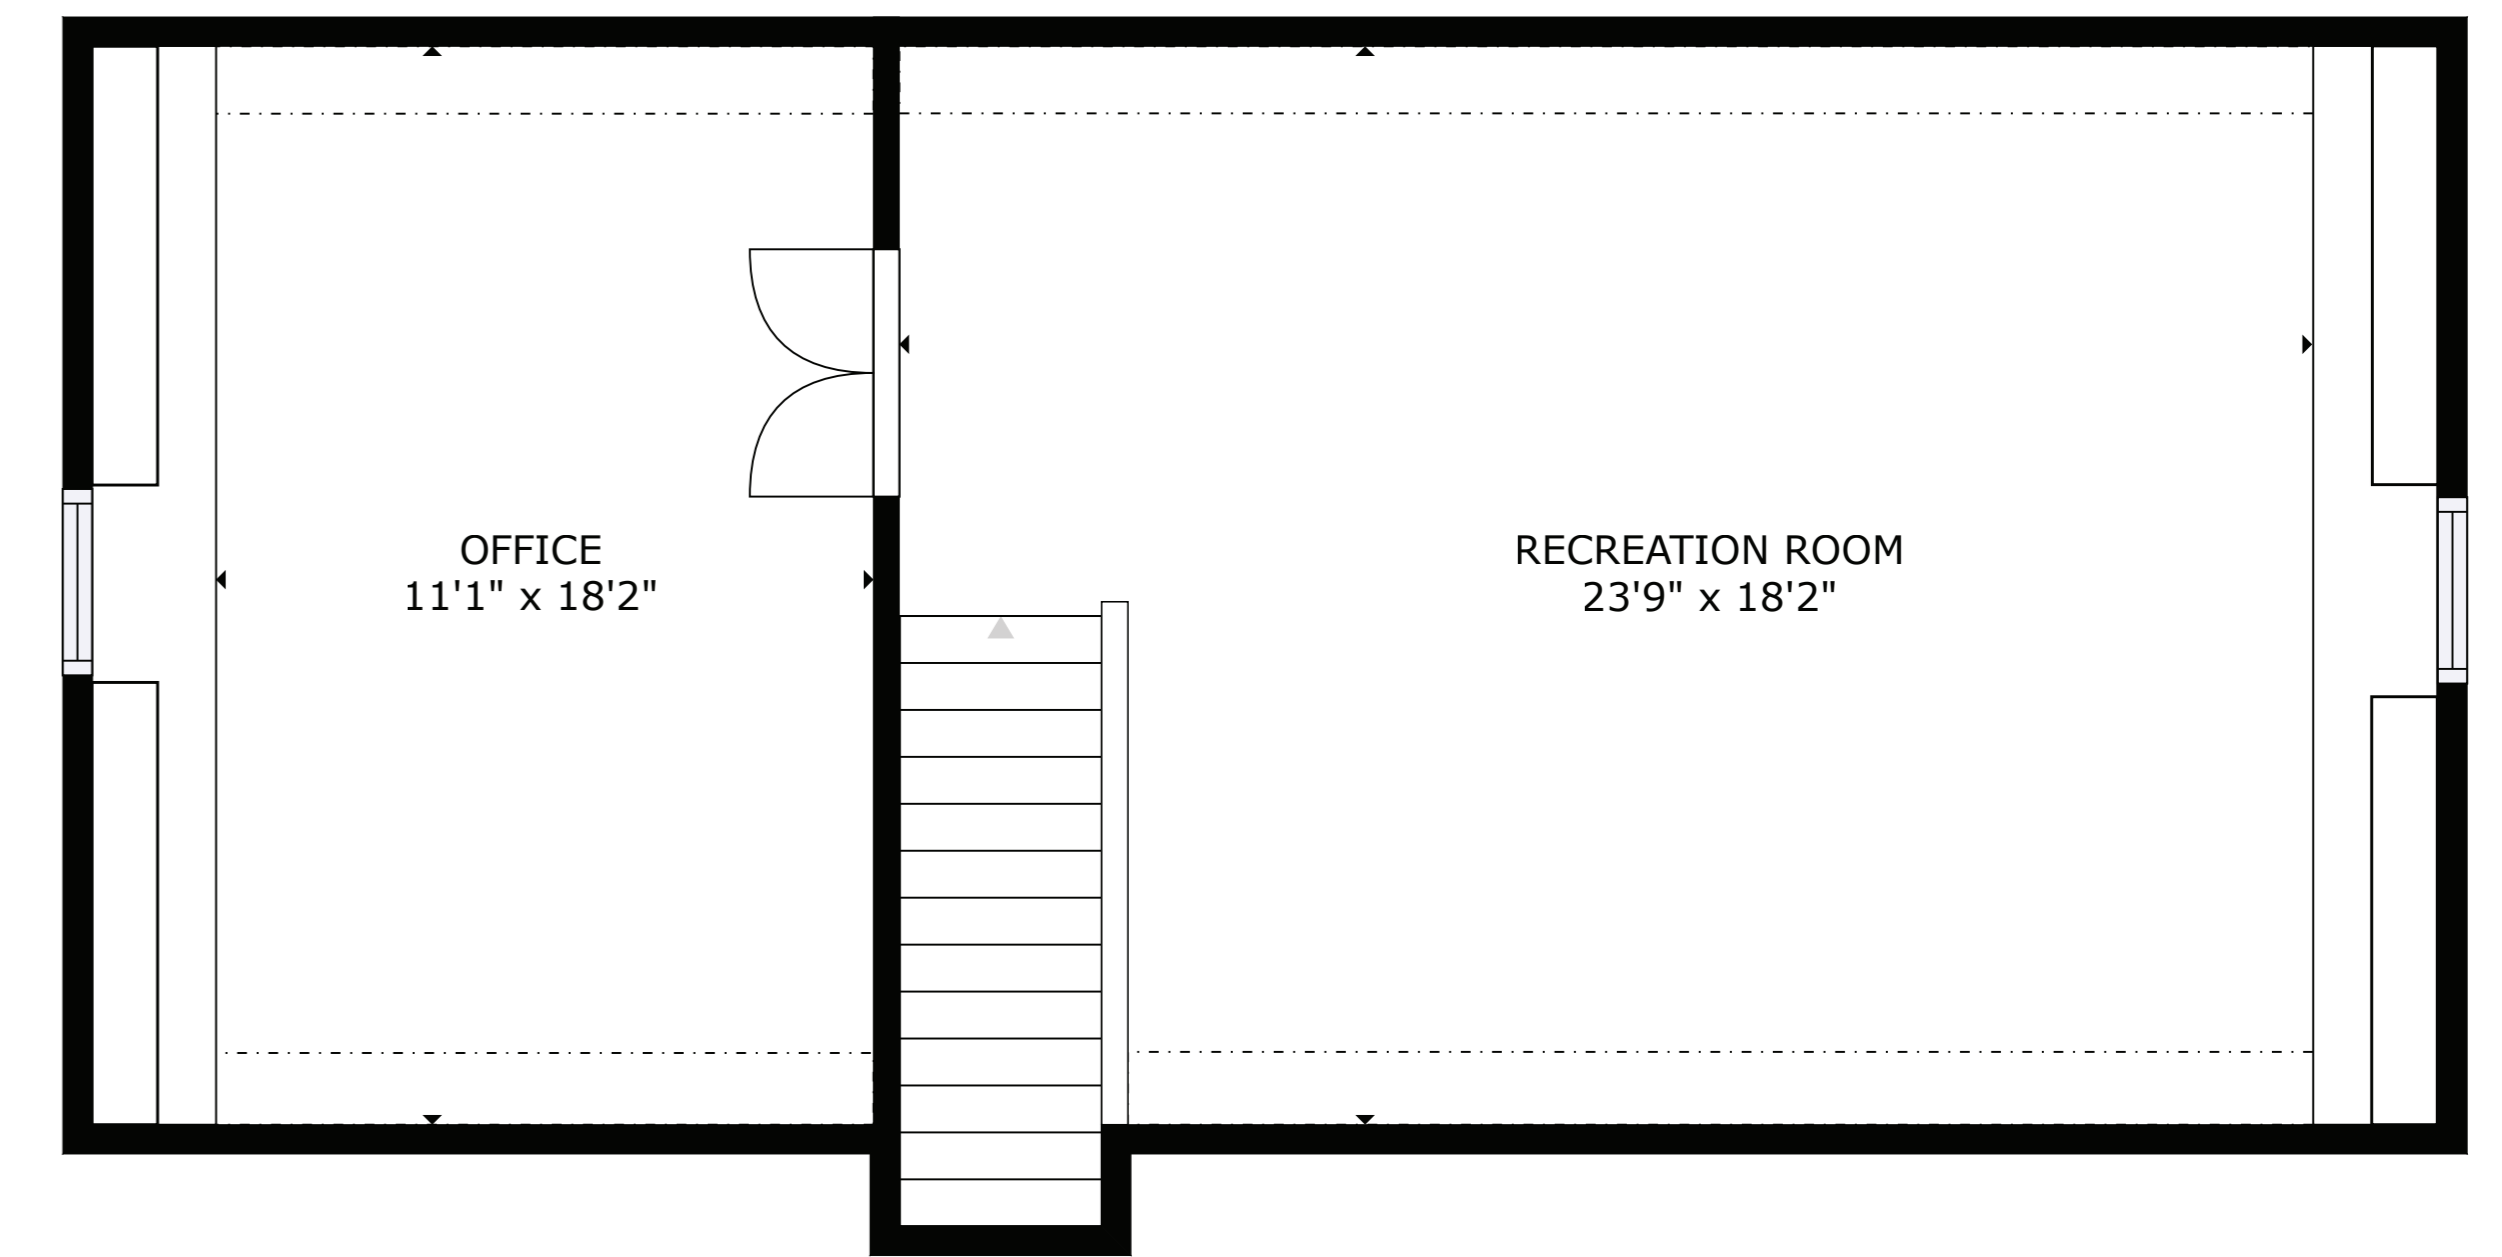

FLOOR 2

FLOOR 4

FLOOR 1

FLOOR 3

GROSS INTERNAL AREA
 FLOOR 1: 1074 sq. ft, FLOOR 2: 1170 sq. ft
 FLOOR 3: 1161 sq. ft, FLOOR 4: 635 sq. ft
 EXCLUDED AREAS: , GARAGE: 554 sq. ft
 REDUCED HEADROOM BELOW 1.5M: 87 sq. ft
 TOTAL: 4039 sq. ft

SIZES AND DIMENSIONS ARE APPROXIMATE, ACTUAL MAY VARY.