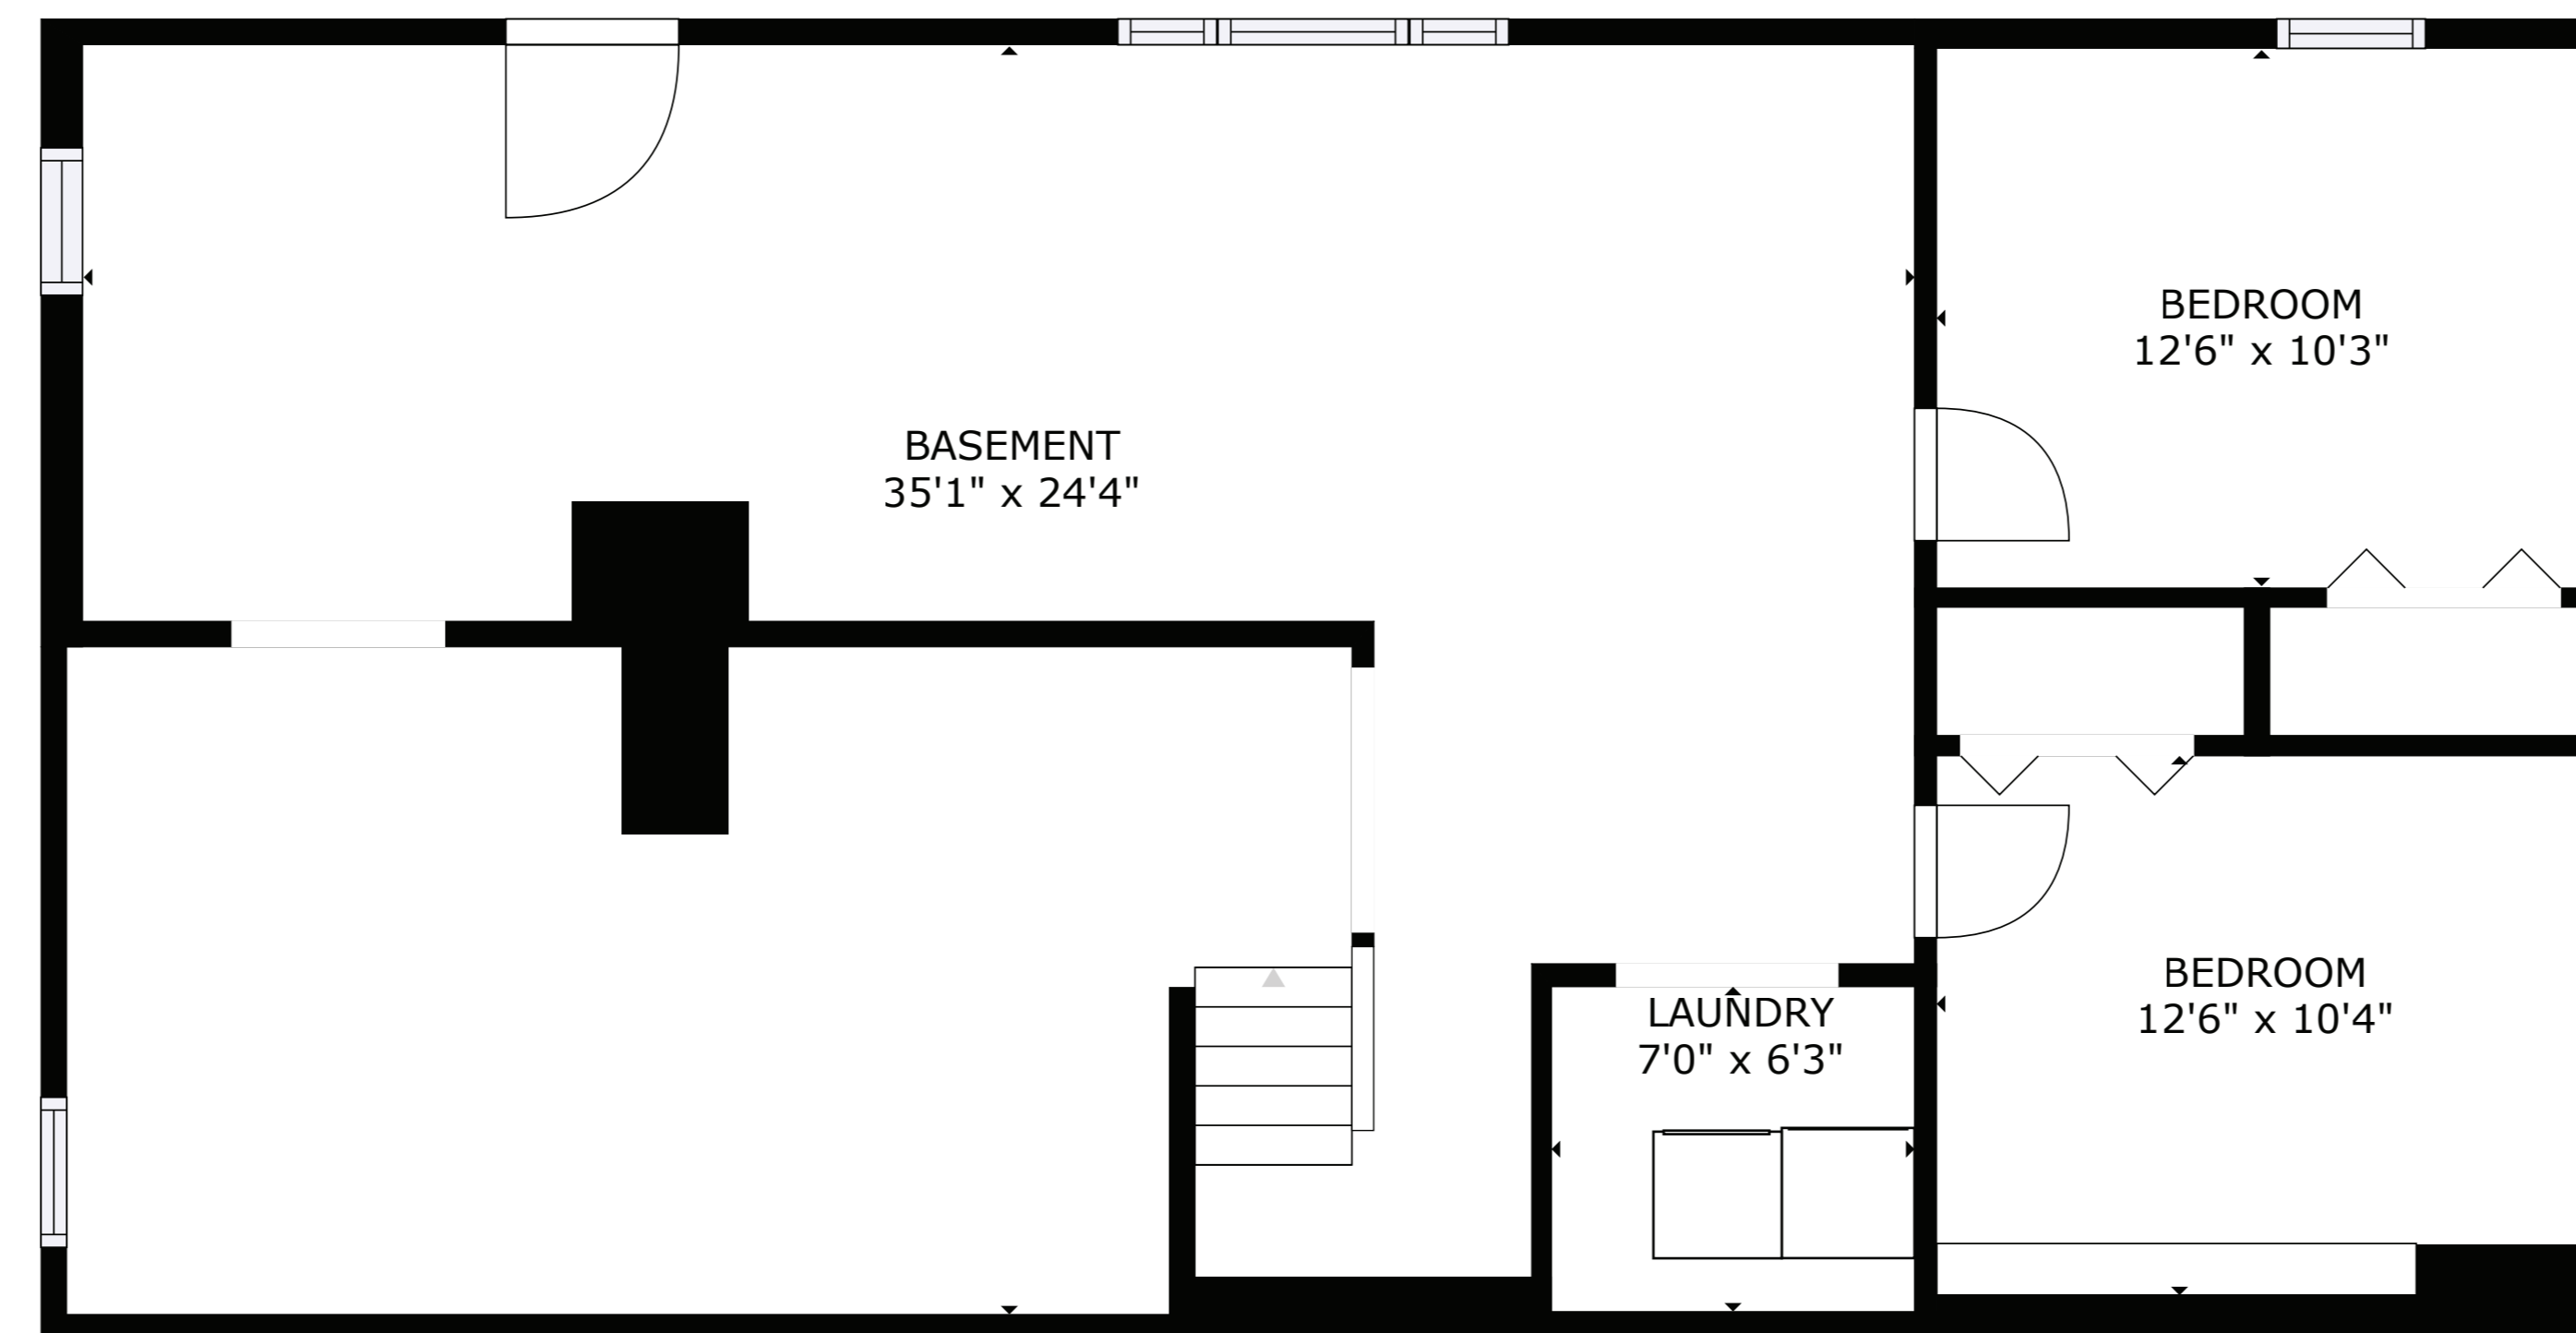

FLOOR 2

FLOOR 1

GROSS INTERNAL AREA
 FLOOR 1: 1164 sq. ft, FLOOR 2: 1267 sq. ft
 EXCLUDED AREAS: , GARAGE: 435 sq. ft
 TOTAL: 2431 sq. ft

SIZES AND DIMENSIONS ARE APPROXIMATE, ACTUAL MAY VARY.