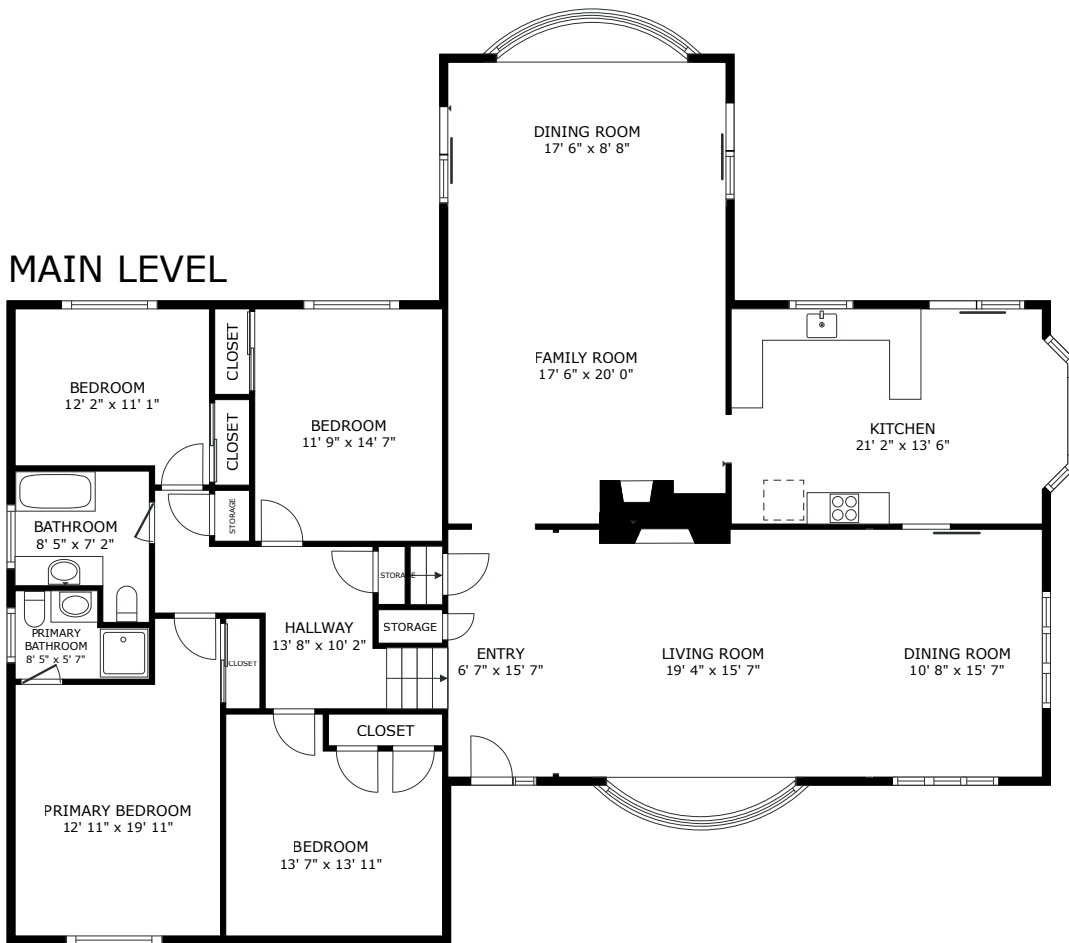

154 Cabot St - Milton, MA

GROSS INTERNAL AREA
LOWER LEVEL 1,447 sq.ft. MAIN LEVEL 2,487 sq.ft.
EXCLUDED AREAS : GARAGE 568 sq.ft.
TOTAL : 3,934 sq.ft.

SIZES AND DIMENSIONS ARE APPROXIMATE, ACTUAL MAY VARY.