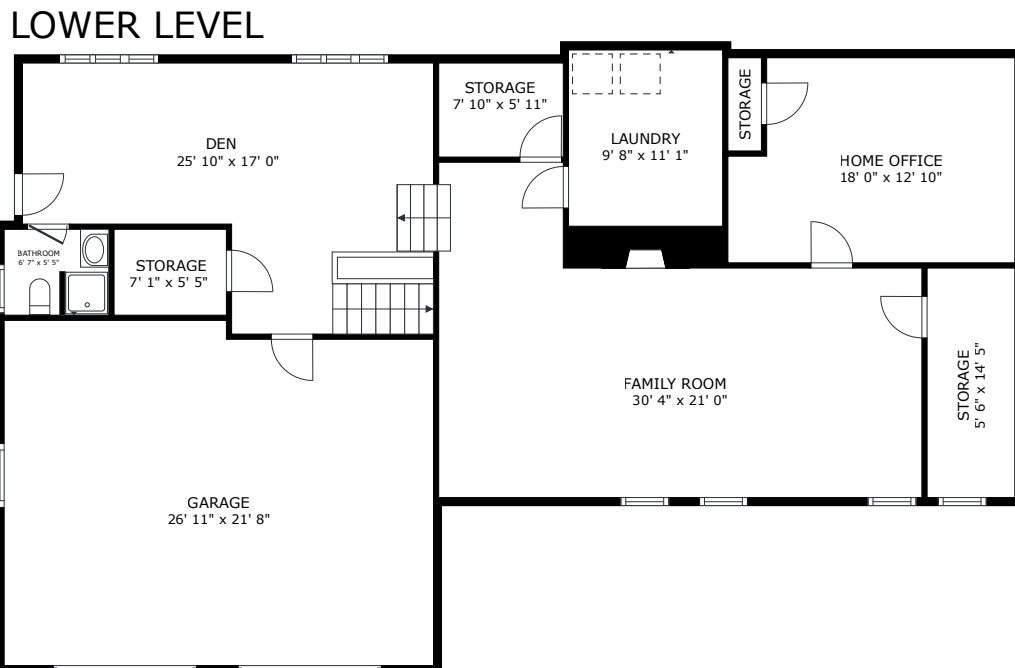

154 Cabot St - Milton, MA

GROSS INTERNAL AREA
LOWER LEVEL 1,447 sq.ft. MAIN LEVEL 2,487 sq.ft.
EXCLUDED AREAS : GARAGE 568 sq.ft.
TOTAL : 3,934 sq.ft.

SIZES AND DIMENSIONS ARE APPROXIMATE, ACTUAL MAY VARY.