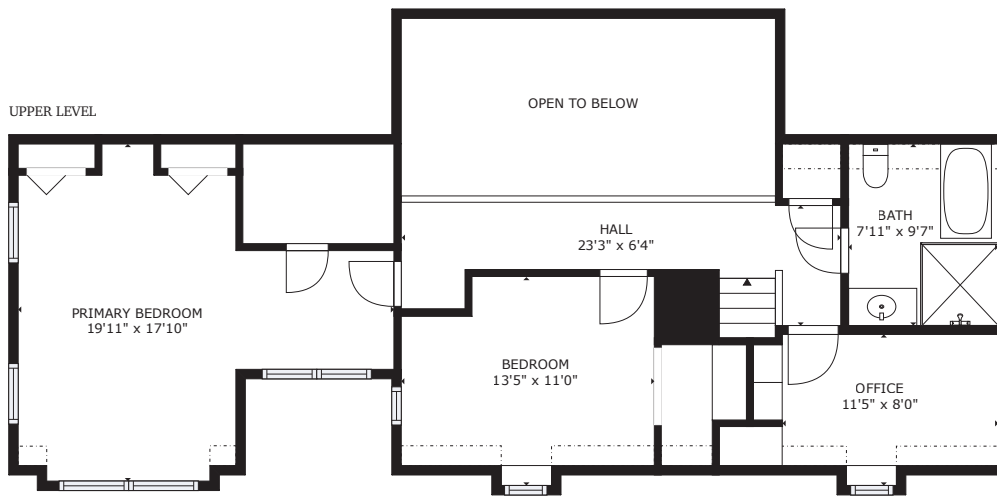

1411 North Street - Windsor, MA

GROSS INTERNAL AREA
FLOOR 1: 1101 sq. ft, FLOOR 2: 1212 sq. ft
FLOOR 3: 753 sq. ft, EXCLUDED AREAS:
REDUCED HEADROOM BELOW 1.5M: 44 sq. ft
TOTAL: 3066 sq. ft