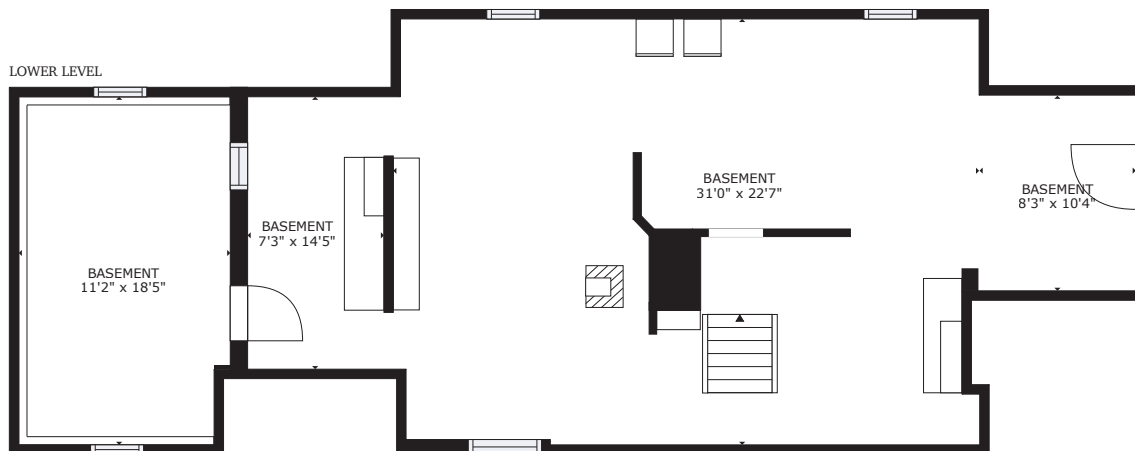

1411 North Street - Windsor, MA

GROSS INTERNAL AREA
FLOOR 1: 1101 sq. ft, FLOOR 2: 1212 sq. ft
FLOOR 3: 753 sq. ft, EXCLUDED AREAS:
REDUCED HEADROOM BELOW 1.5M: 44 sq. ft
TOTAL: 3066 sq. ft