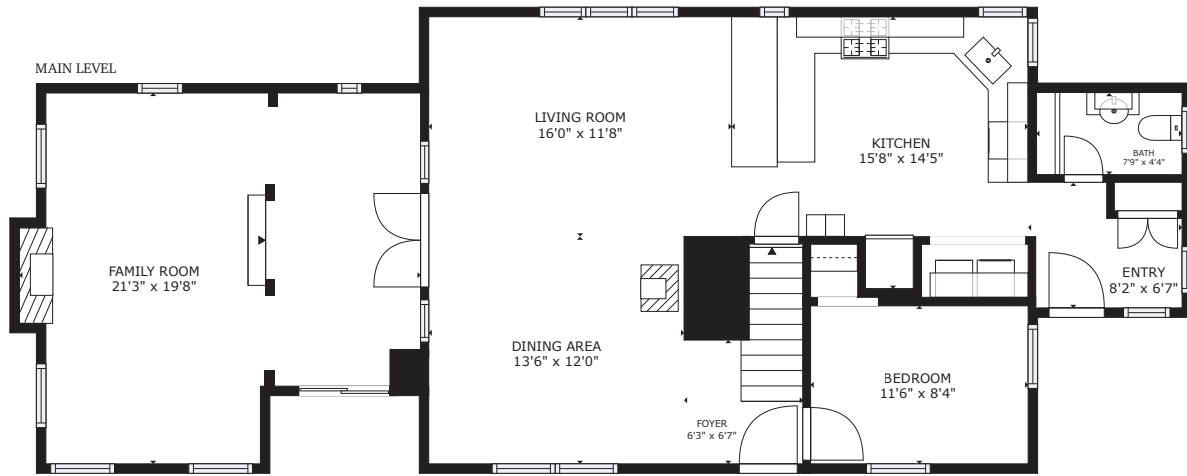

1411 North Street - Windsor, MA

GROSS INTERNAL AREA
FLOOR 1: 1101 sq. ft, FLOOR 2: 1212 sq. ft
FLOOR 3: 753 sq. ft, EXCLUDED AREAS:
REDUCED HEADROOM BELOW 1.5M: 44 sq. ft
TOTAL: 3066 sq. ft