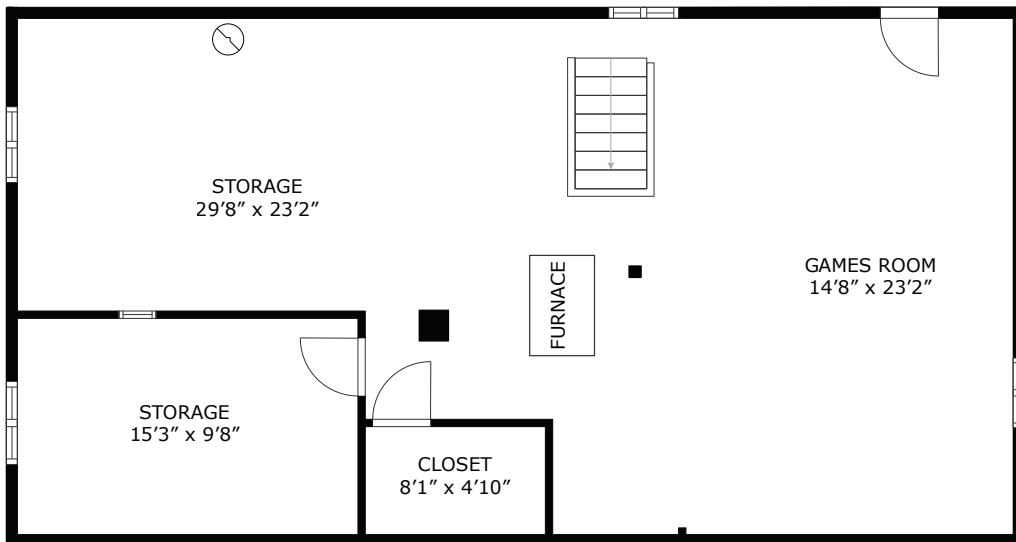

130 Bramble Way - Tiverton, RI

MAIN LEVEL

LOWER LEVEL

GROSS INTERNAL AREA
MAIN LEVEL: 1,551 sq. ft
EXCLUDED AREAS: LOWER LEVEL: 1,033 sq. ft
TOTAL: 1,551 sq. ft

SIZES AND DIMENSIONS ARE APPROXIMATE, ACTUAL MAY VARY.