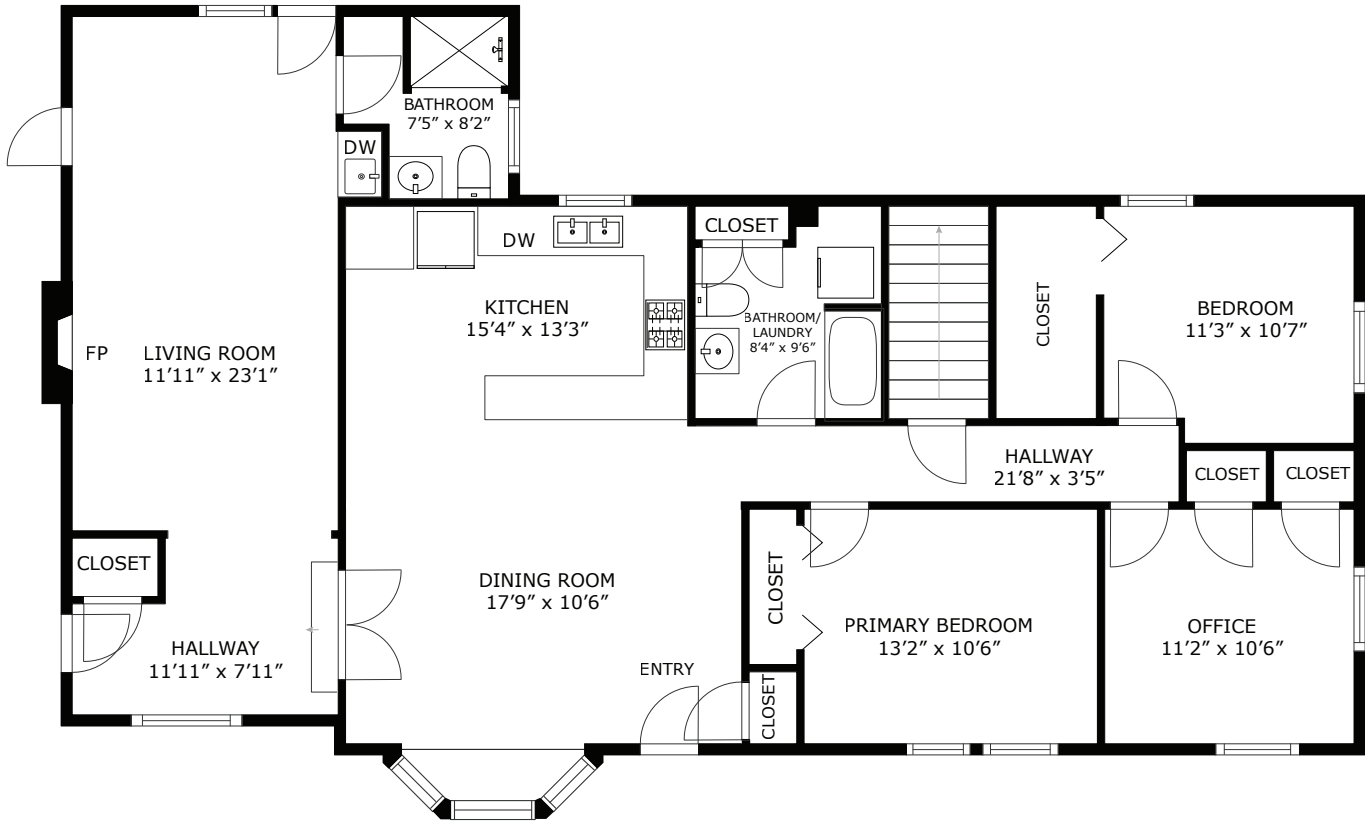

130 Bramble Way - Tiverton, RI

MAIN LEVEL

LOWER LEVEL

GROSS INTERNAL AREA
MAIN LEVEL: 1,551 sq. ft
EXCLUDED AREAS: LOWER LEVEL: 1,033 sq. ft
TOTAL: 1,551 sq. ft

SIZES AND DIMENSIONS ARE APPROXIMATE, ACTUAL MAY VARY.