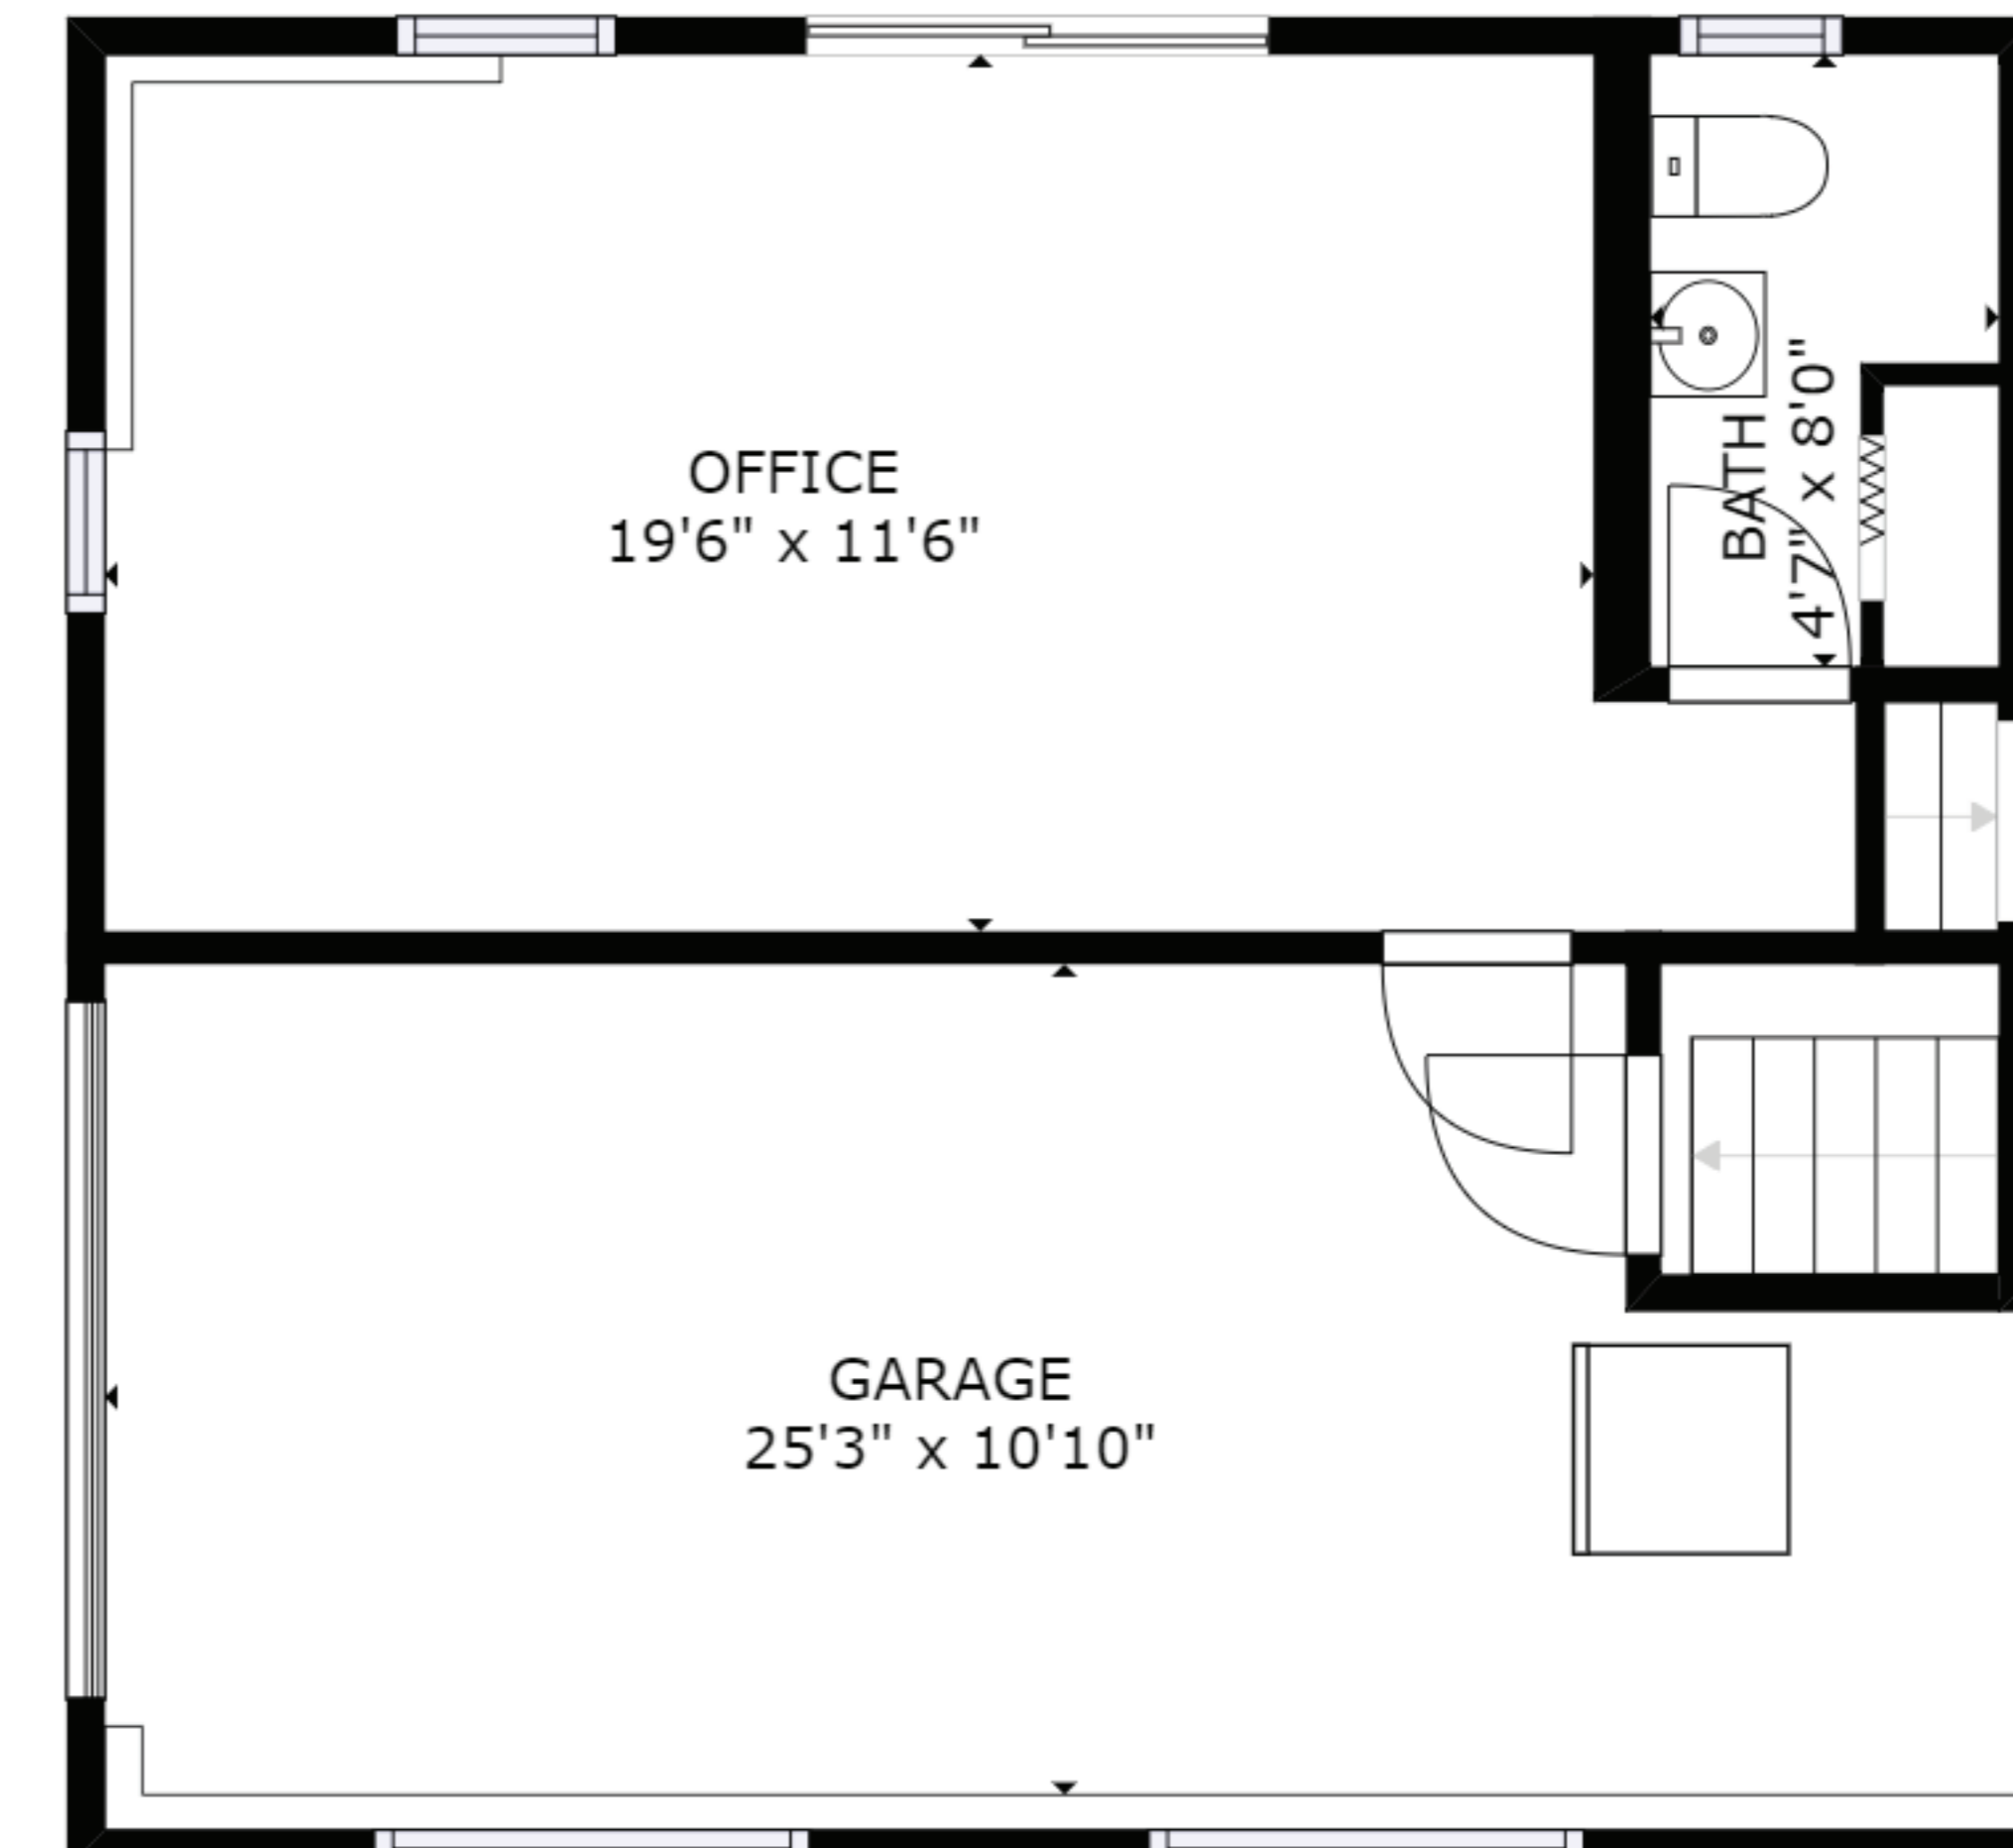

FLOOR 3

FLOOR 4

FLOOR 1

FLOOR 2

GROSS INTERNAL AREA
 FLOOR 1: 574 sq ft, FLOOR 2: 304 sq ft
 FLOOR 3: 648 sq ft, FLOOR 4: 631 sq ft
 EXCLUDED AREAS: , GARAGE: 261 sq ft
 TOTAL: 2156 sq ft

SIZES AND DIMENSIONS ARE APPROXIMATE, ACTUAL MAY VARY.