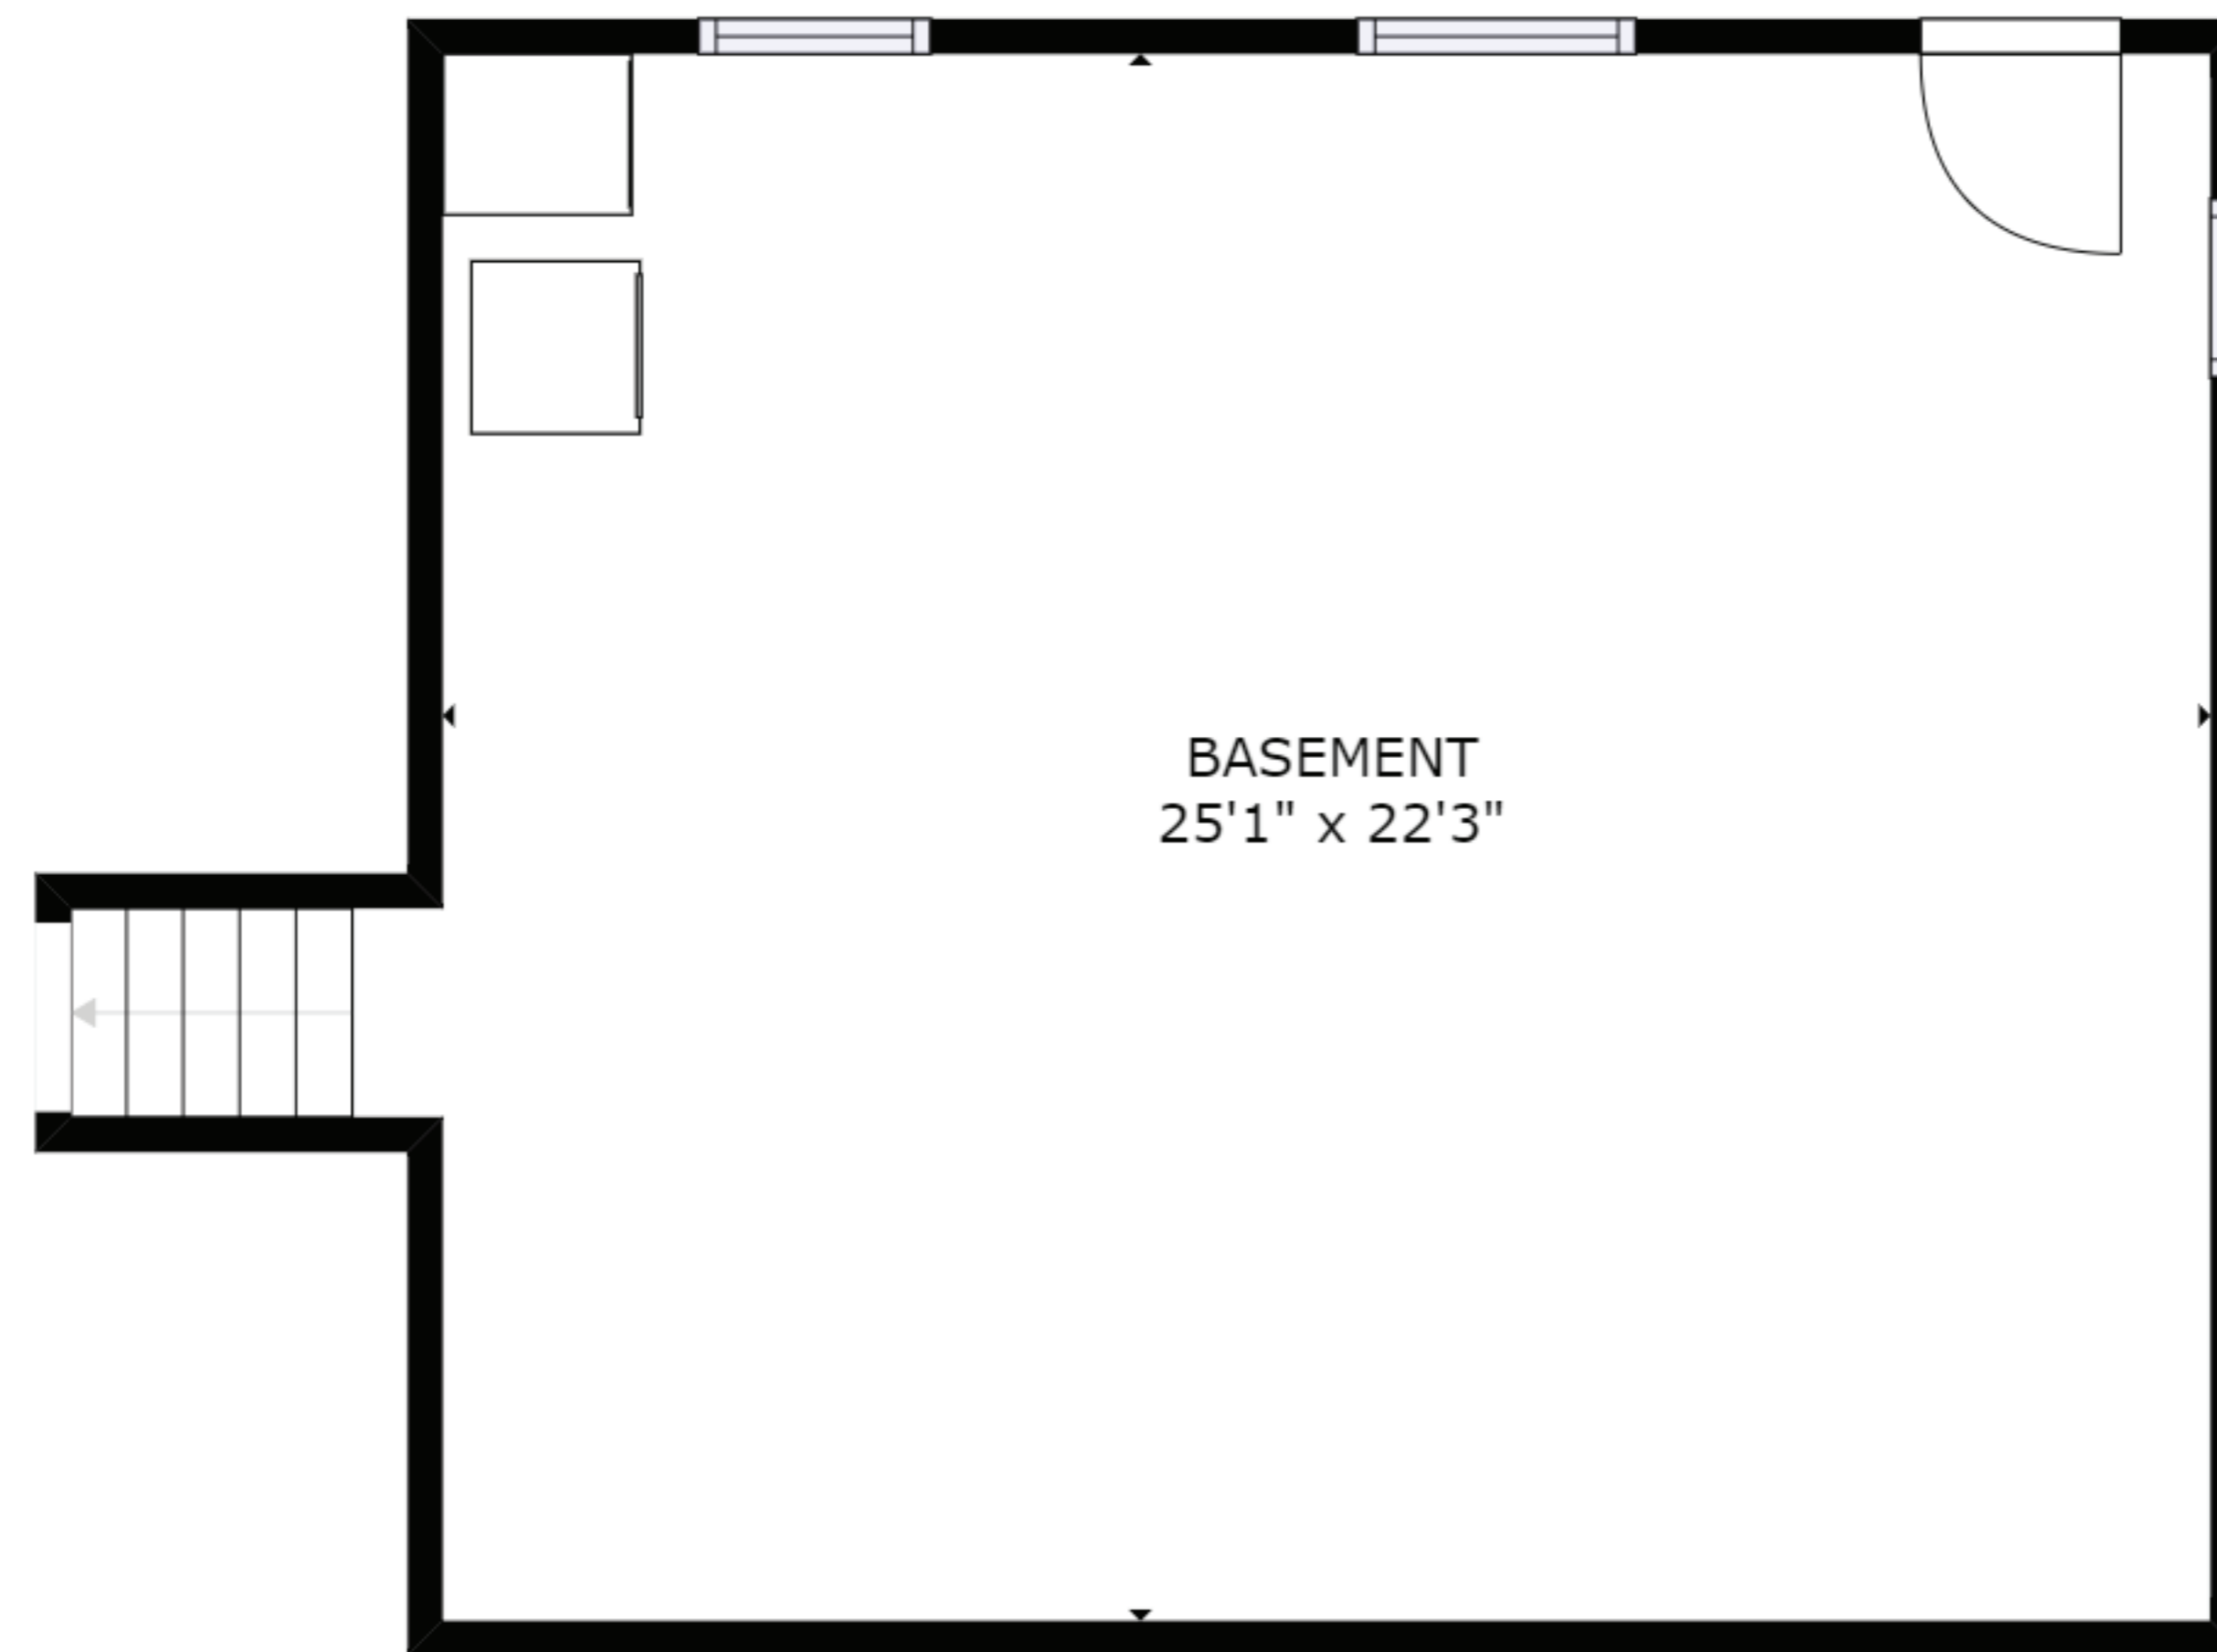

FLOOR 3

FLOOR 4

FLOOR 1

FLOOR 2

GROSS INTERNAL AREA
 FLOOR 1: 574 sq ft, FLOOR 2: 304 sq ft
 FLOOR 3: 648 sq ft, FLOOR 4: 631 sq ft
 EXCLUDED AREAS: , GARAGE: 261 sq ft
 TOTAL: 2156 sq ft

SIZES AND DIMENSIONS ARE APPROXIMATE, ACTUAL MAY VARY.