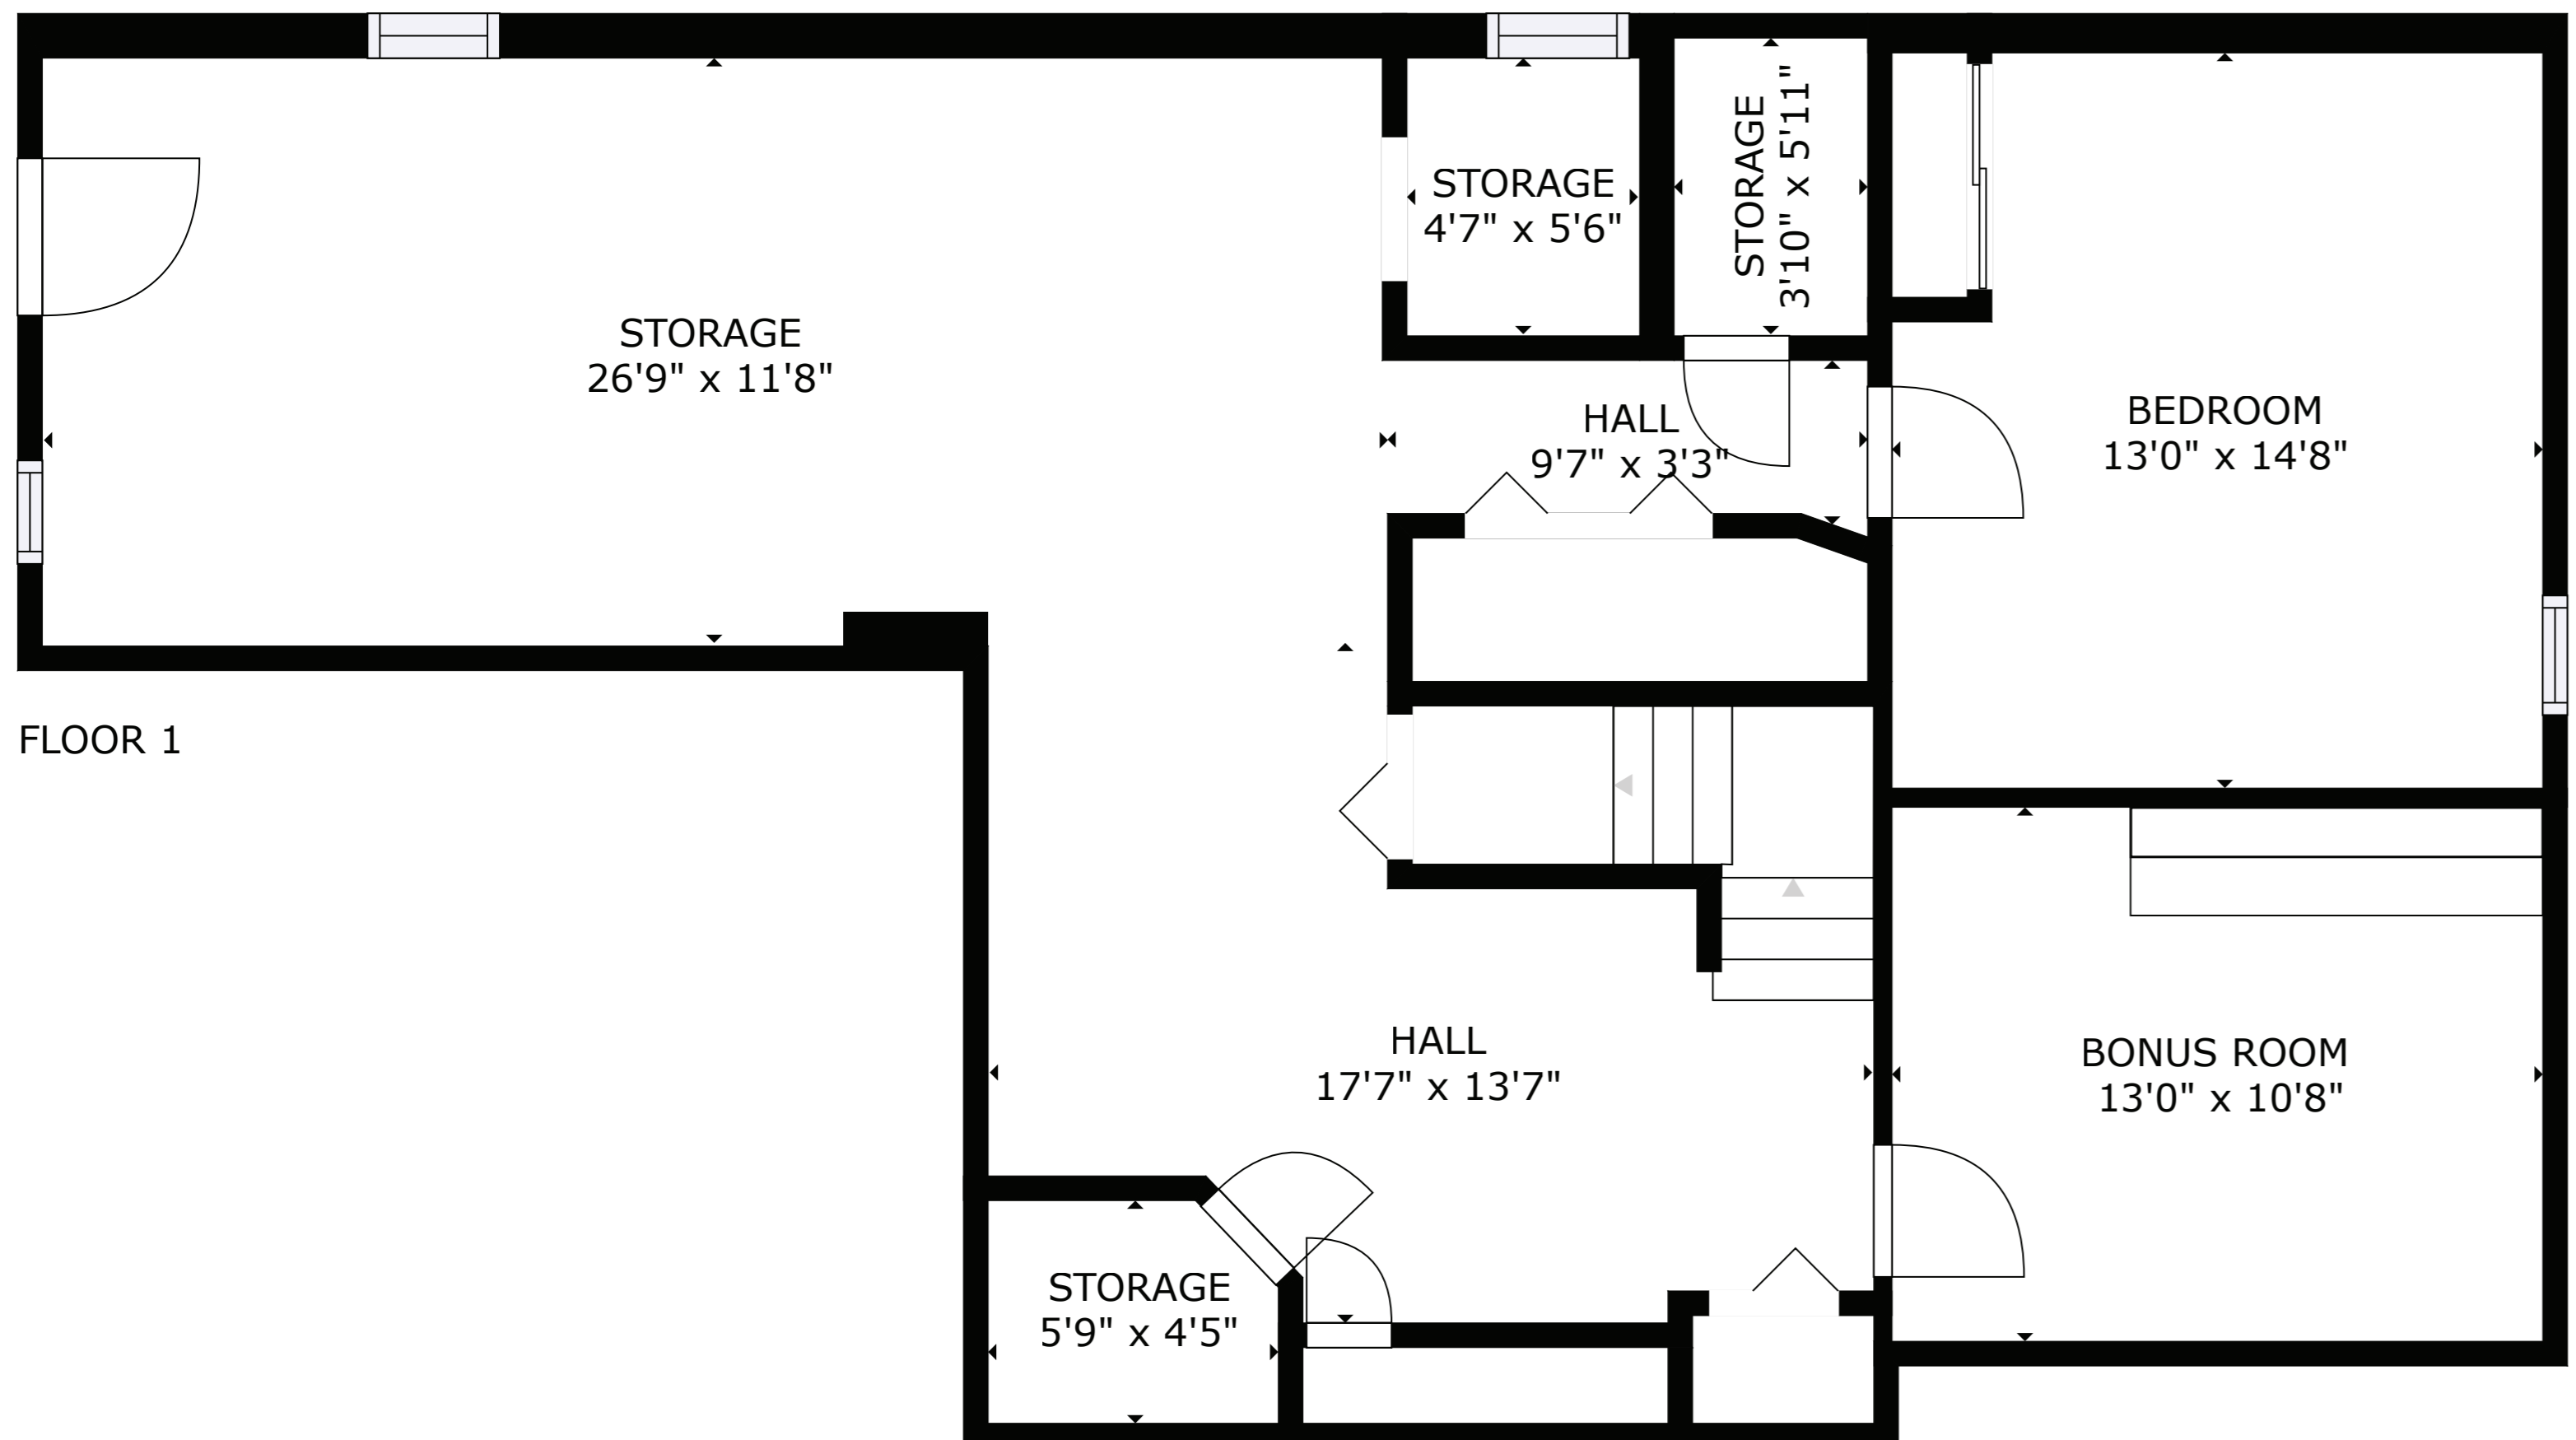

FLOOR 2

FLOOR 3

FLOOR 1

GROSS INTERNAL AREA
 FLOOR 1: 1046 sq. ft, FLOOR 2: 1201 sq. ft
 FLOOR 3: 1145 sq. ft, EXCLUDED AREAS:
 GARAGE: 424 sq. ft
 TOTAL: 3391 sq. ft

SIZES AND DIMENSIONS ARE APPROXIMATE, ACTUAL MAY VARY.