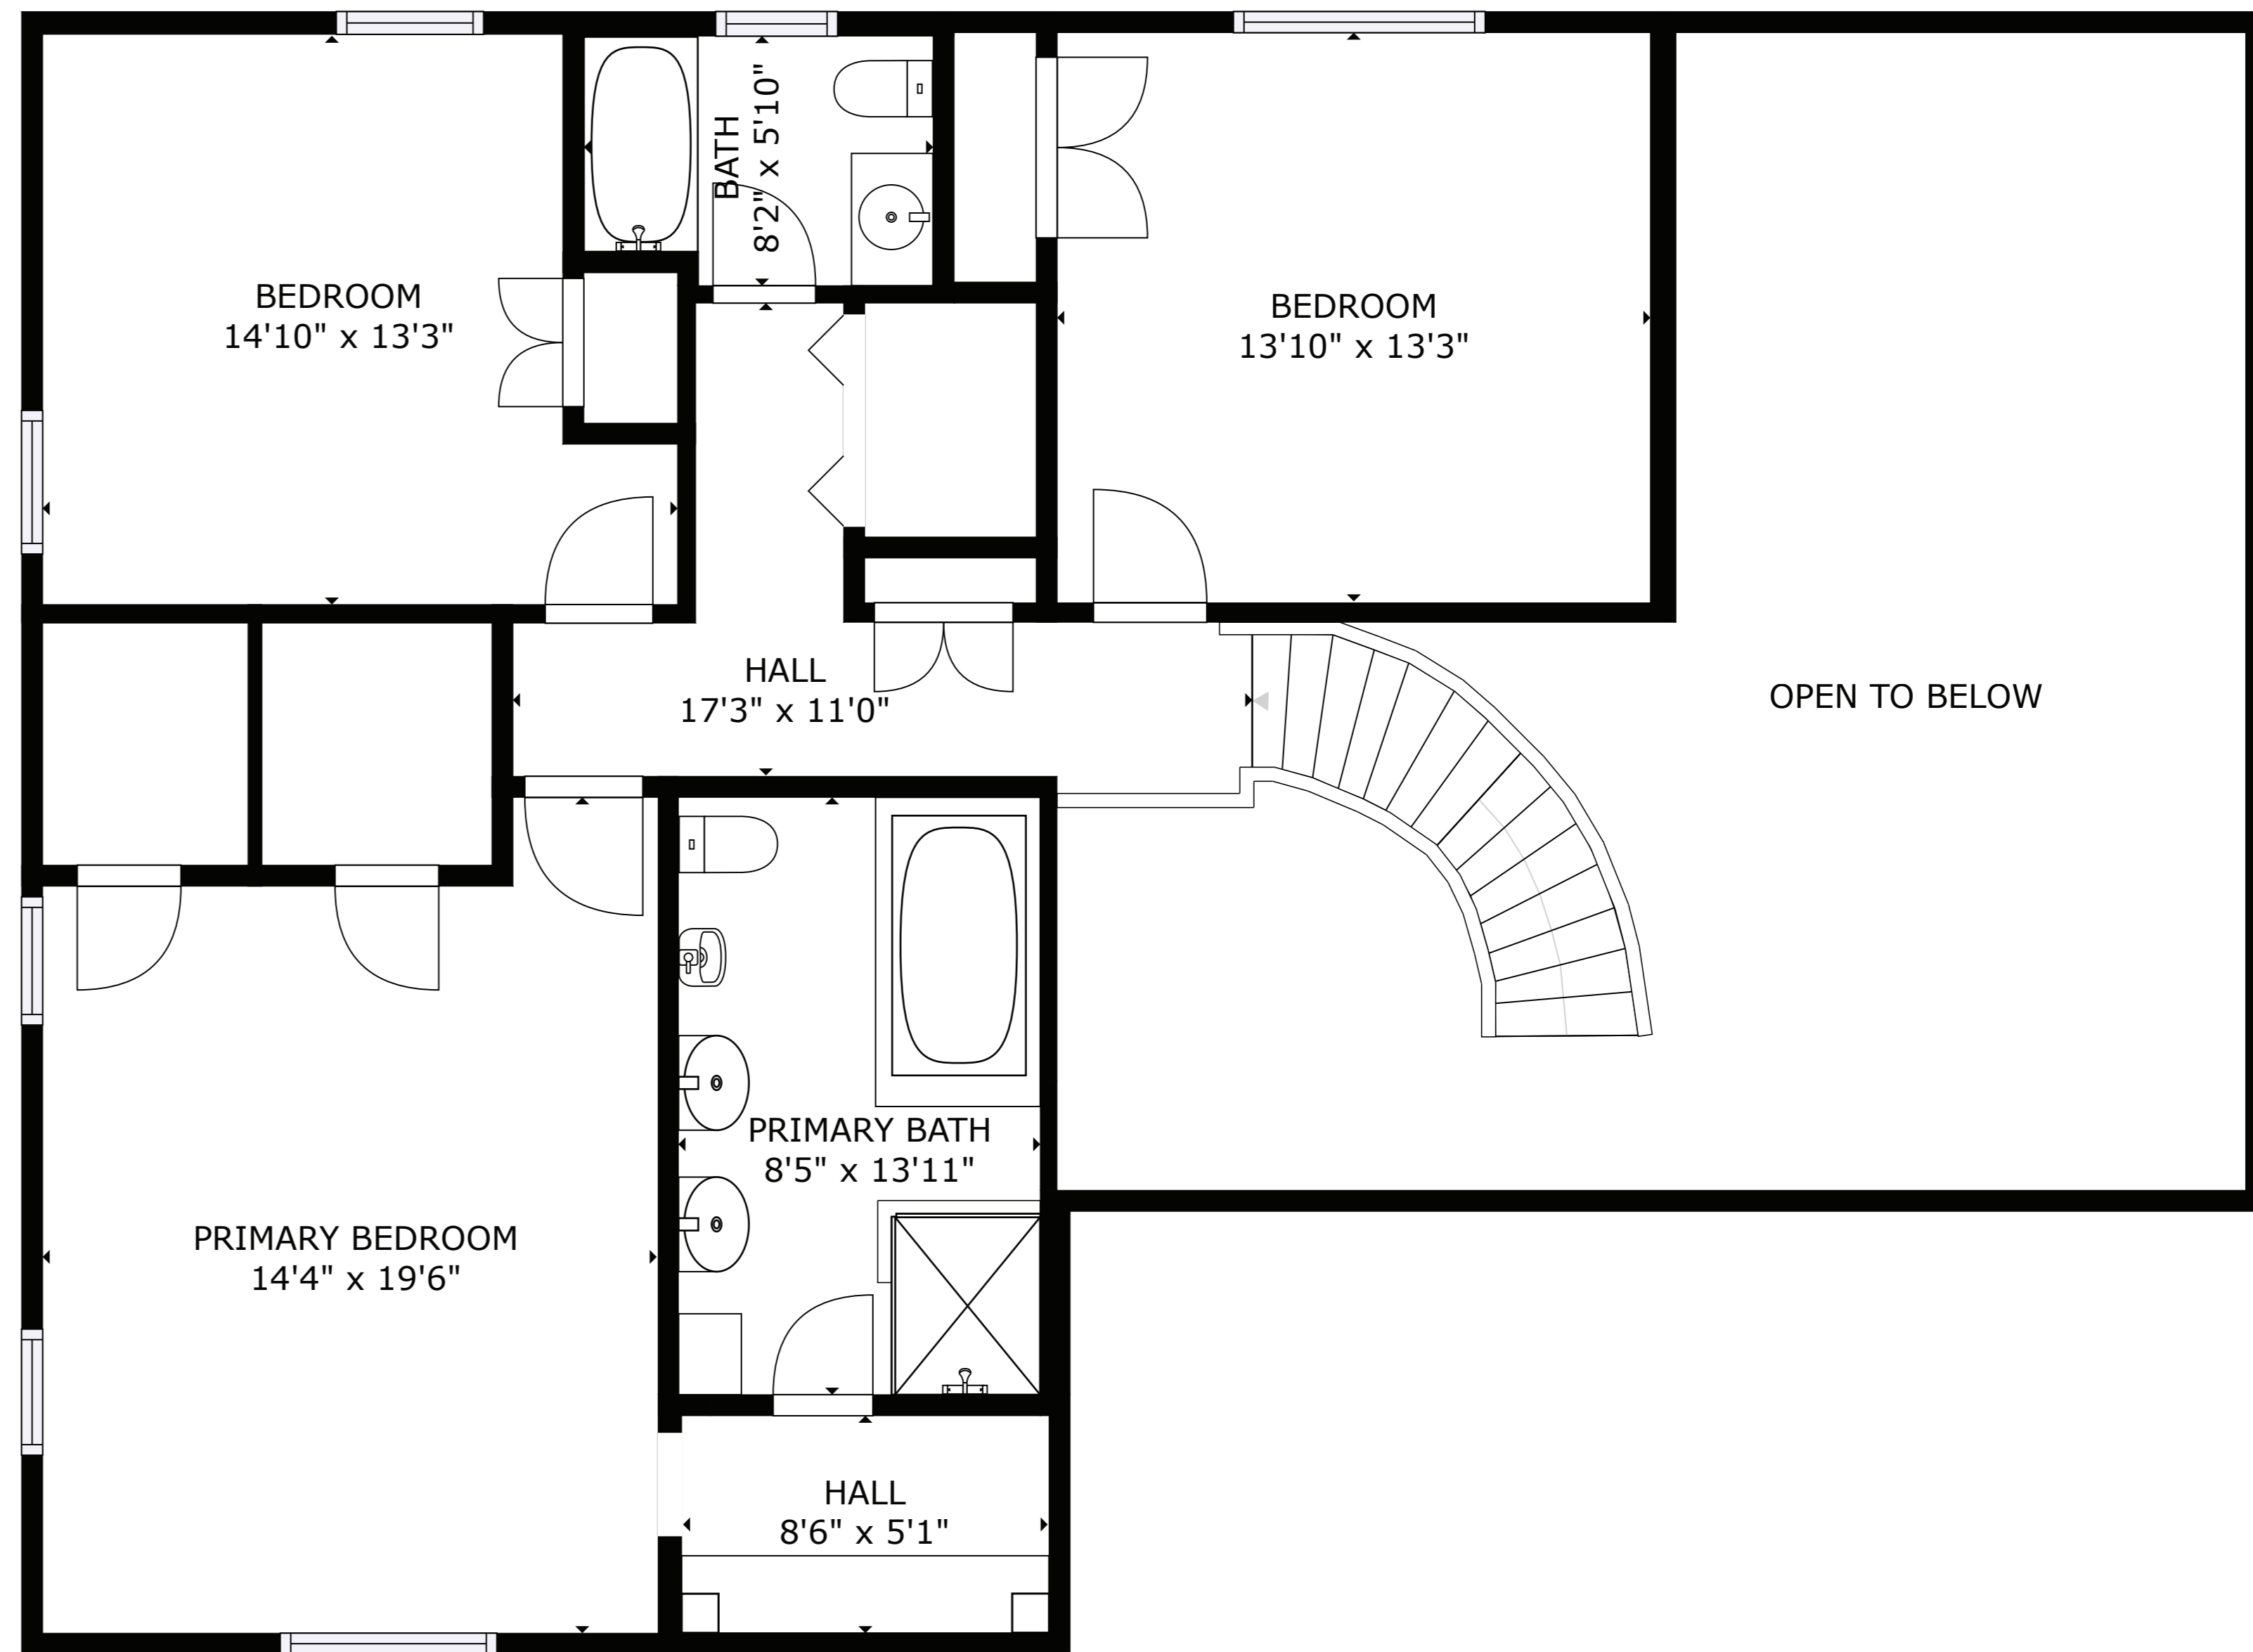

FLOOR 2

FLOOR 3

FLOOR 1

GROSS INTERNAL AREA
 FLOOR 1: 1046 sq. ft, FLOOR 2: 1201 sq. ft
 FLOOR 3: 1145 sq. ft, EXCLUDED AREAS:
 GARAGE: 424 sq. ft
 TOTAL: 3391 sq. ft

SIZES AND DIMENSIONS ARE APPROXIMATE, ACTUAL MAY VARY.