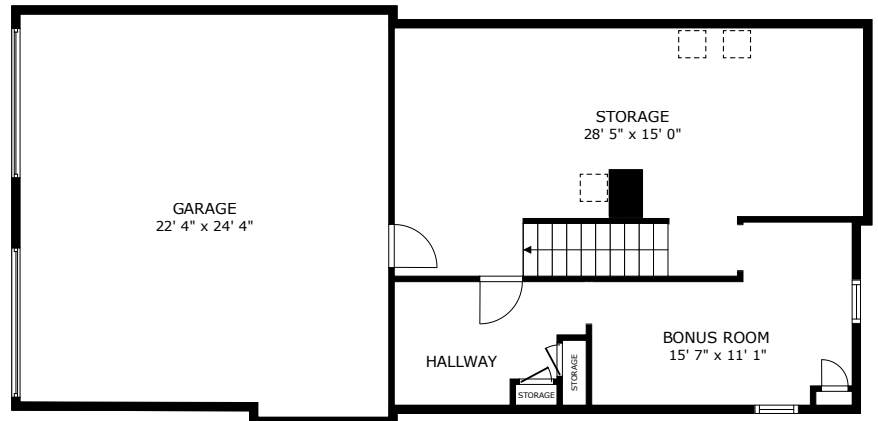

12 Colonial Lane - Canton, MA

MAIN LEVEL

UPPER LEVEL

LOWER LEVEL

GROSS INTERNAL AREA
 LOWER LEVEL 220 sq.ft. MAIN LEVEL 1,292 sq.ft. UPPER LEVEL 1,024 sq.ft.
 EXCLUDED AREAS : GARAGE 530 sq.ft. STORAGE 427 sq.ft
 TOTAL : 2,536 sq.ft.

SIZES AND DIMENSIONS ARE APPROXIMATE, ACTUAL MAY VARY.

This floor plan is an approximation, and is intended for marketing purposes only. This information has been provided with the sellers permission. © 2024 Glasshouse Media Inc.