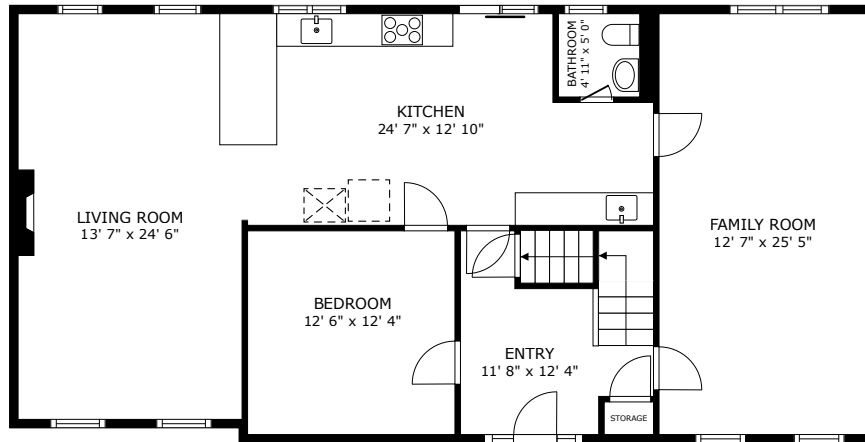

12 Colonial Lane - Canton, MA

MAIN LEVEL

UPPER LEVEL

LOWER LEVEL

GROSS INTERNAL AREA
 LOWER LEVEL 220 sq.ft. MAIN LEVEL 1,292 sq.ft. UPPER LEVEL 1,024 sq.ft.
 EXCLUDED AREAS : GARAGE 530 sq.ft. STORAGE 427 sq.ft
 TOTAL : 2,536 sq.ft.

SIZES AND DIMENSIONS ARE APPROXIMATE, ACTUAL MAY VARY.

This floor plan is an approximation, and is intended for marketing purposes only. This information has been provided with the sellers permission. © 2024 Glasshouse Media Inc.