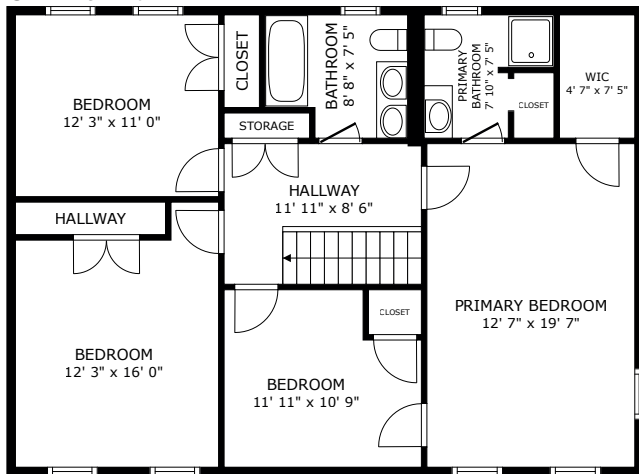

12 Colonial Lane - Canton, MA

MAIN LEVEL

UPPER LEVEL

LOWER LEVEL

GROSS INTERNAL AREA
 LOWER LEVEL 220 sq.ft. MAIN LEVEL 1,292 sq.ft. UPPER LEVEL 1,024 sq.ft.
 EXCLUDED AREAS : GARAGE 530 sq.ft. STORAGE 427 sq.ft
 TOTAL : 2,536 sq.ft.

SIZES AND DIMENSIONS ARE APPROXIMATE, ACTUAL MAY VARY.

This floor plan is an approximation, and is intended for marketing purposes only. This information has been provided with the sellers permission. © 2024 Glasshouse Media Inc.