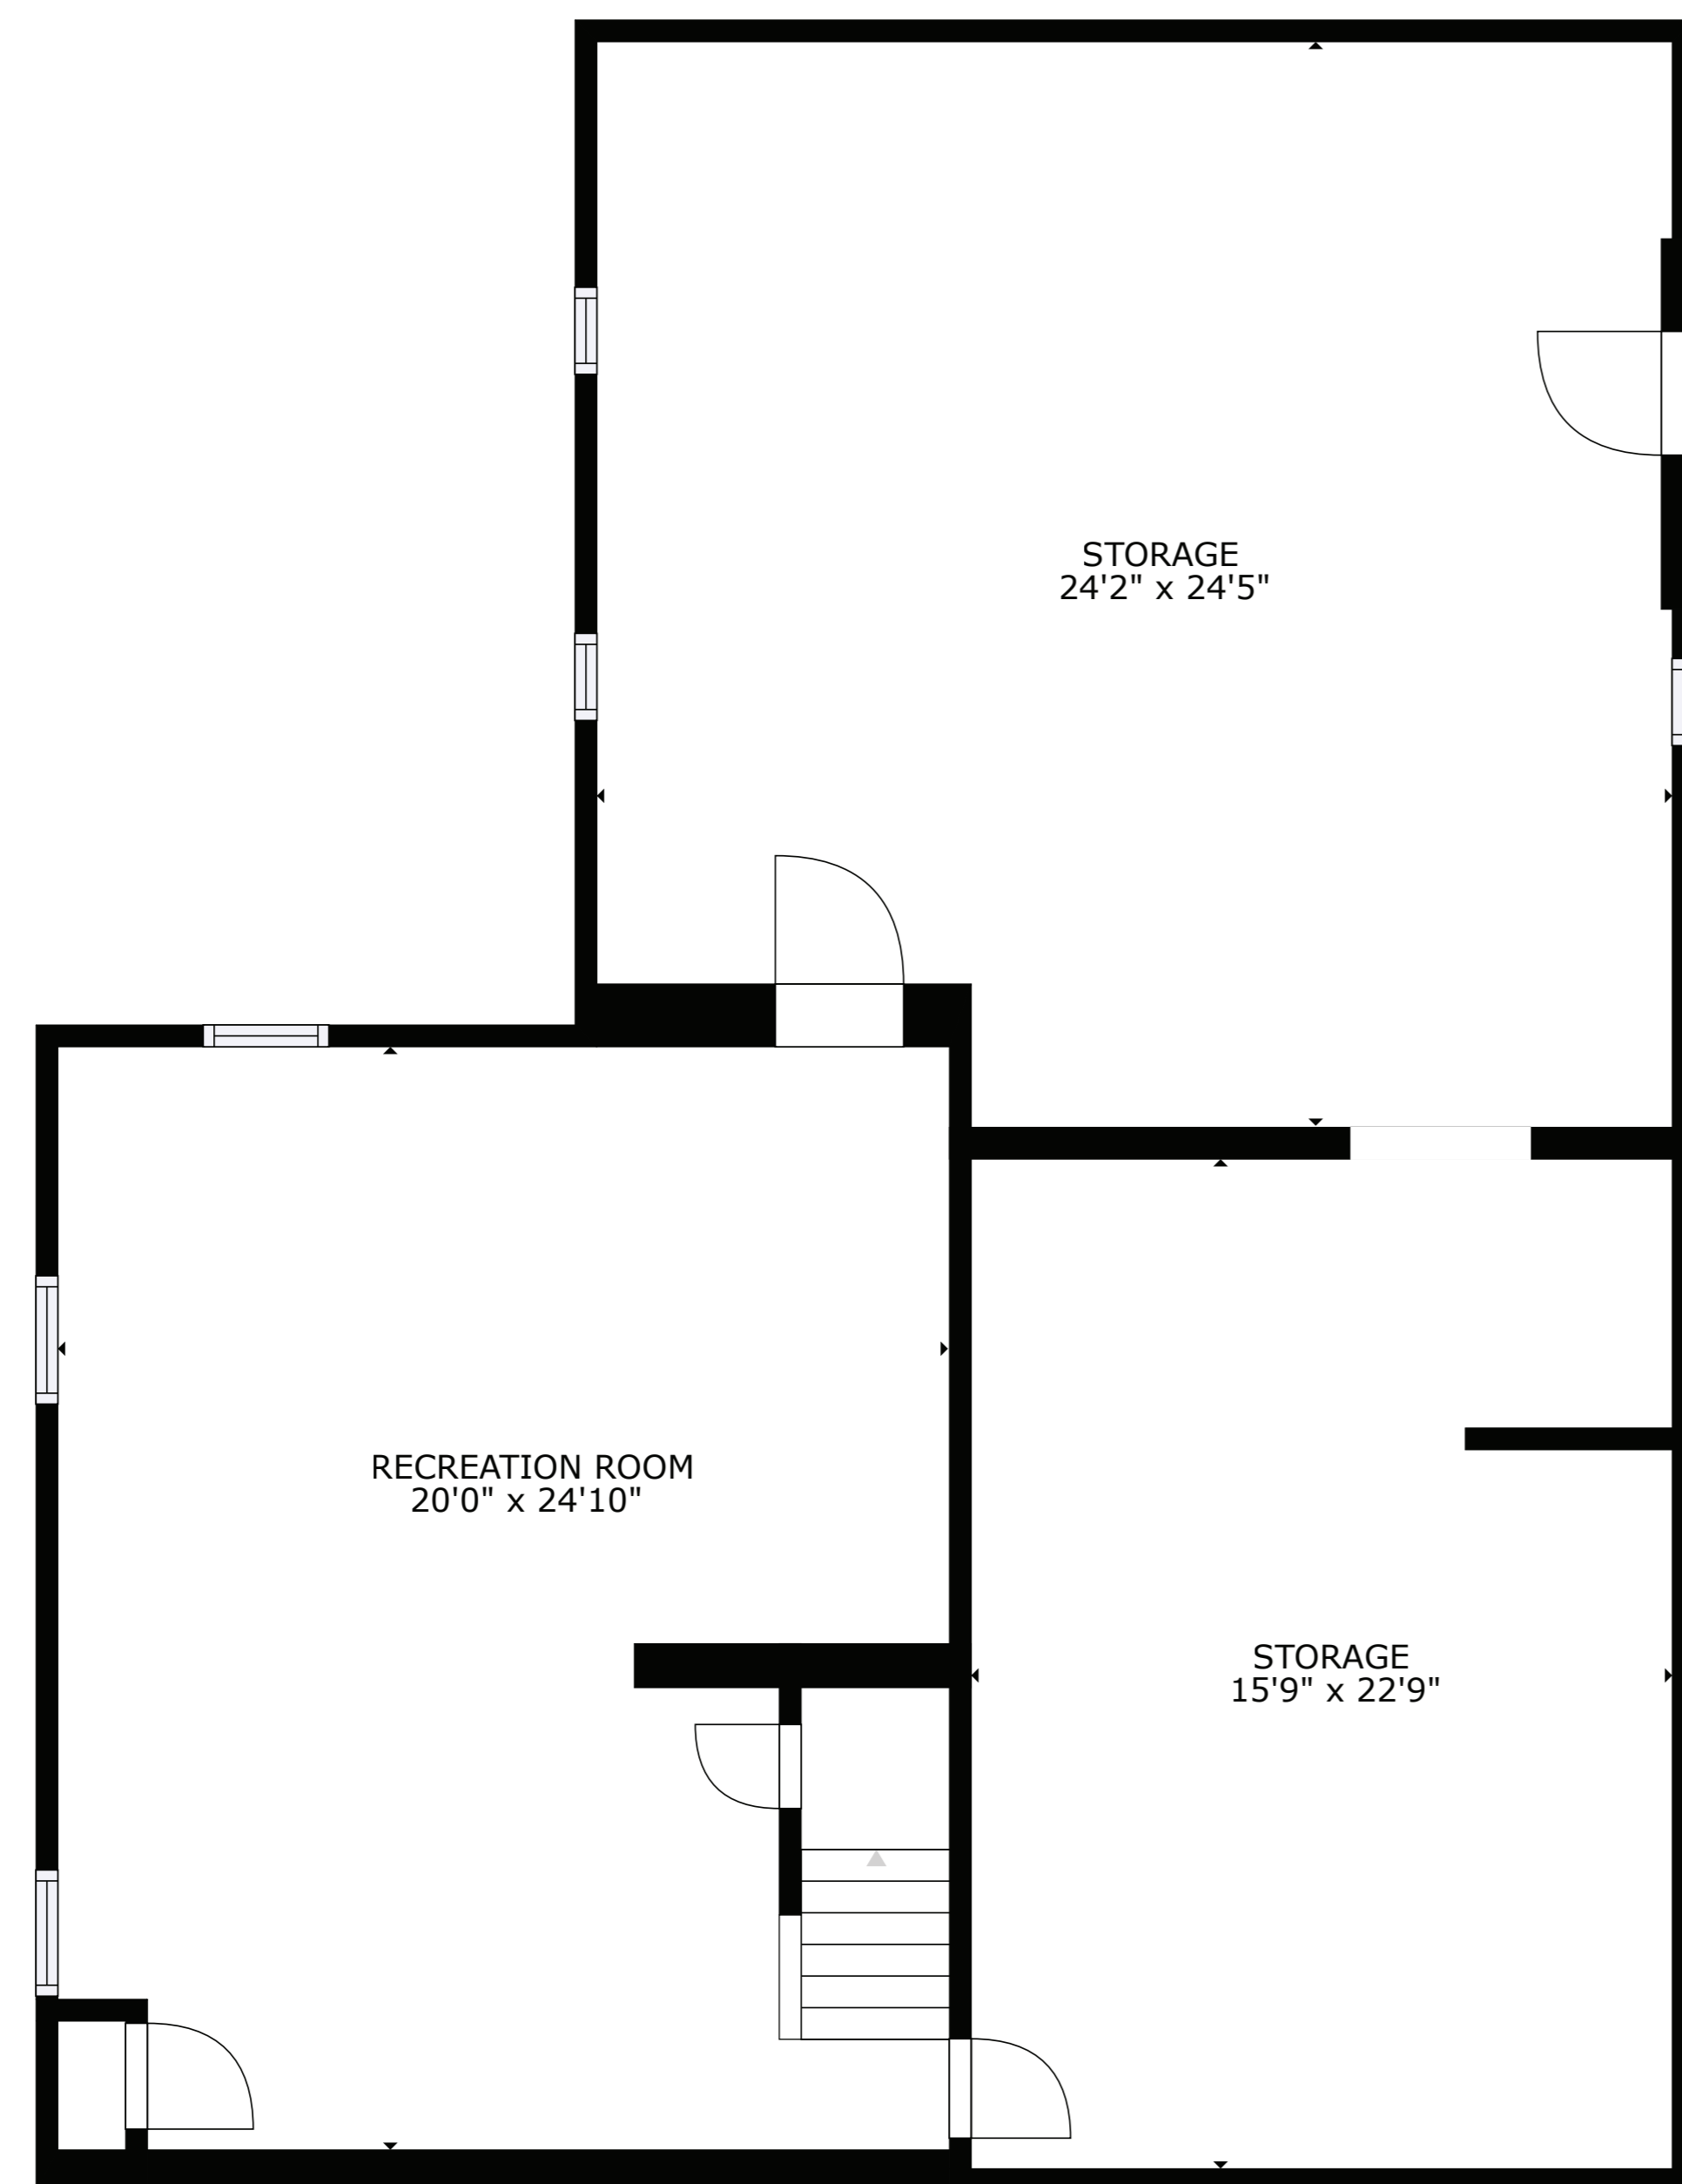

FLOOR 3

FLOOR 1

FLOOR 2

GROSS INTERNAL AREA
 FLOOR 1: 1453 sq. ft, FLOOR 2: 1647 sq. ft
 FLOOR 3: 950 sq. ft, EXCLUDED AREAS:
 GARAGE: 556 sq. ft
 TOTAL: 4050 sq. ft

SIZES AND DIMENSIONS ARE APPROXIMATE, ACTUAL MAY VARY.