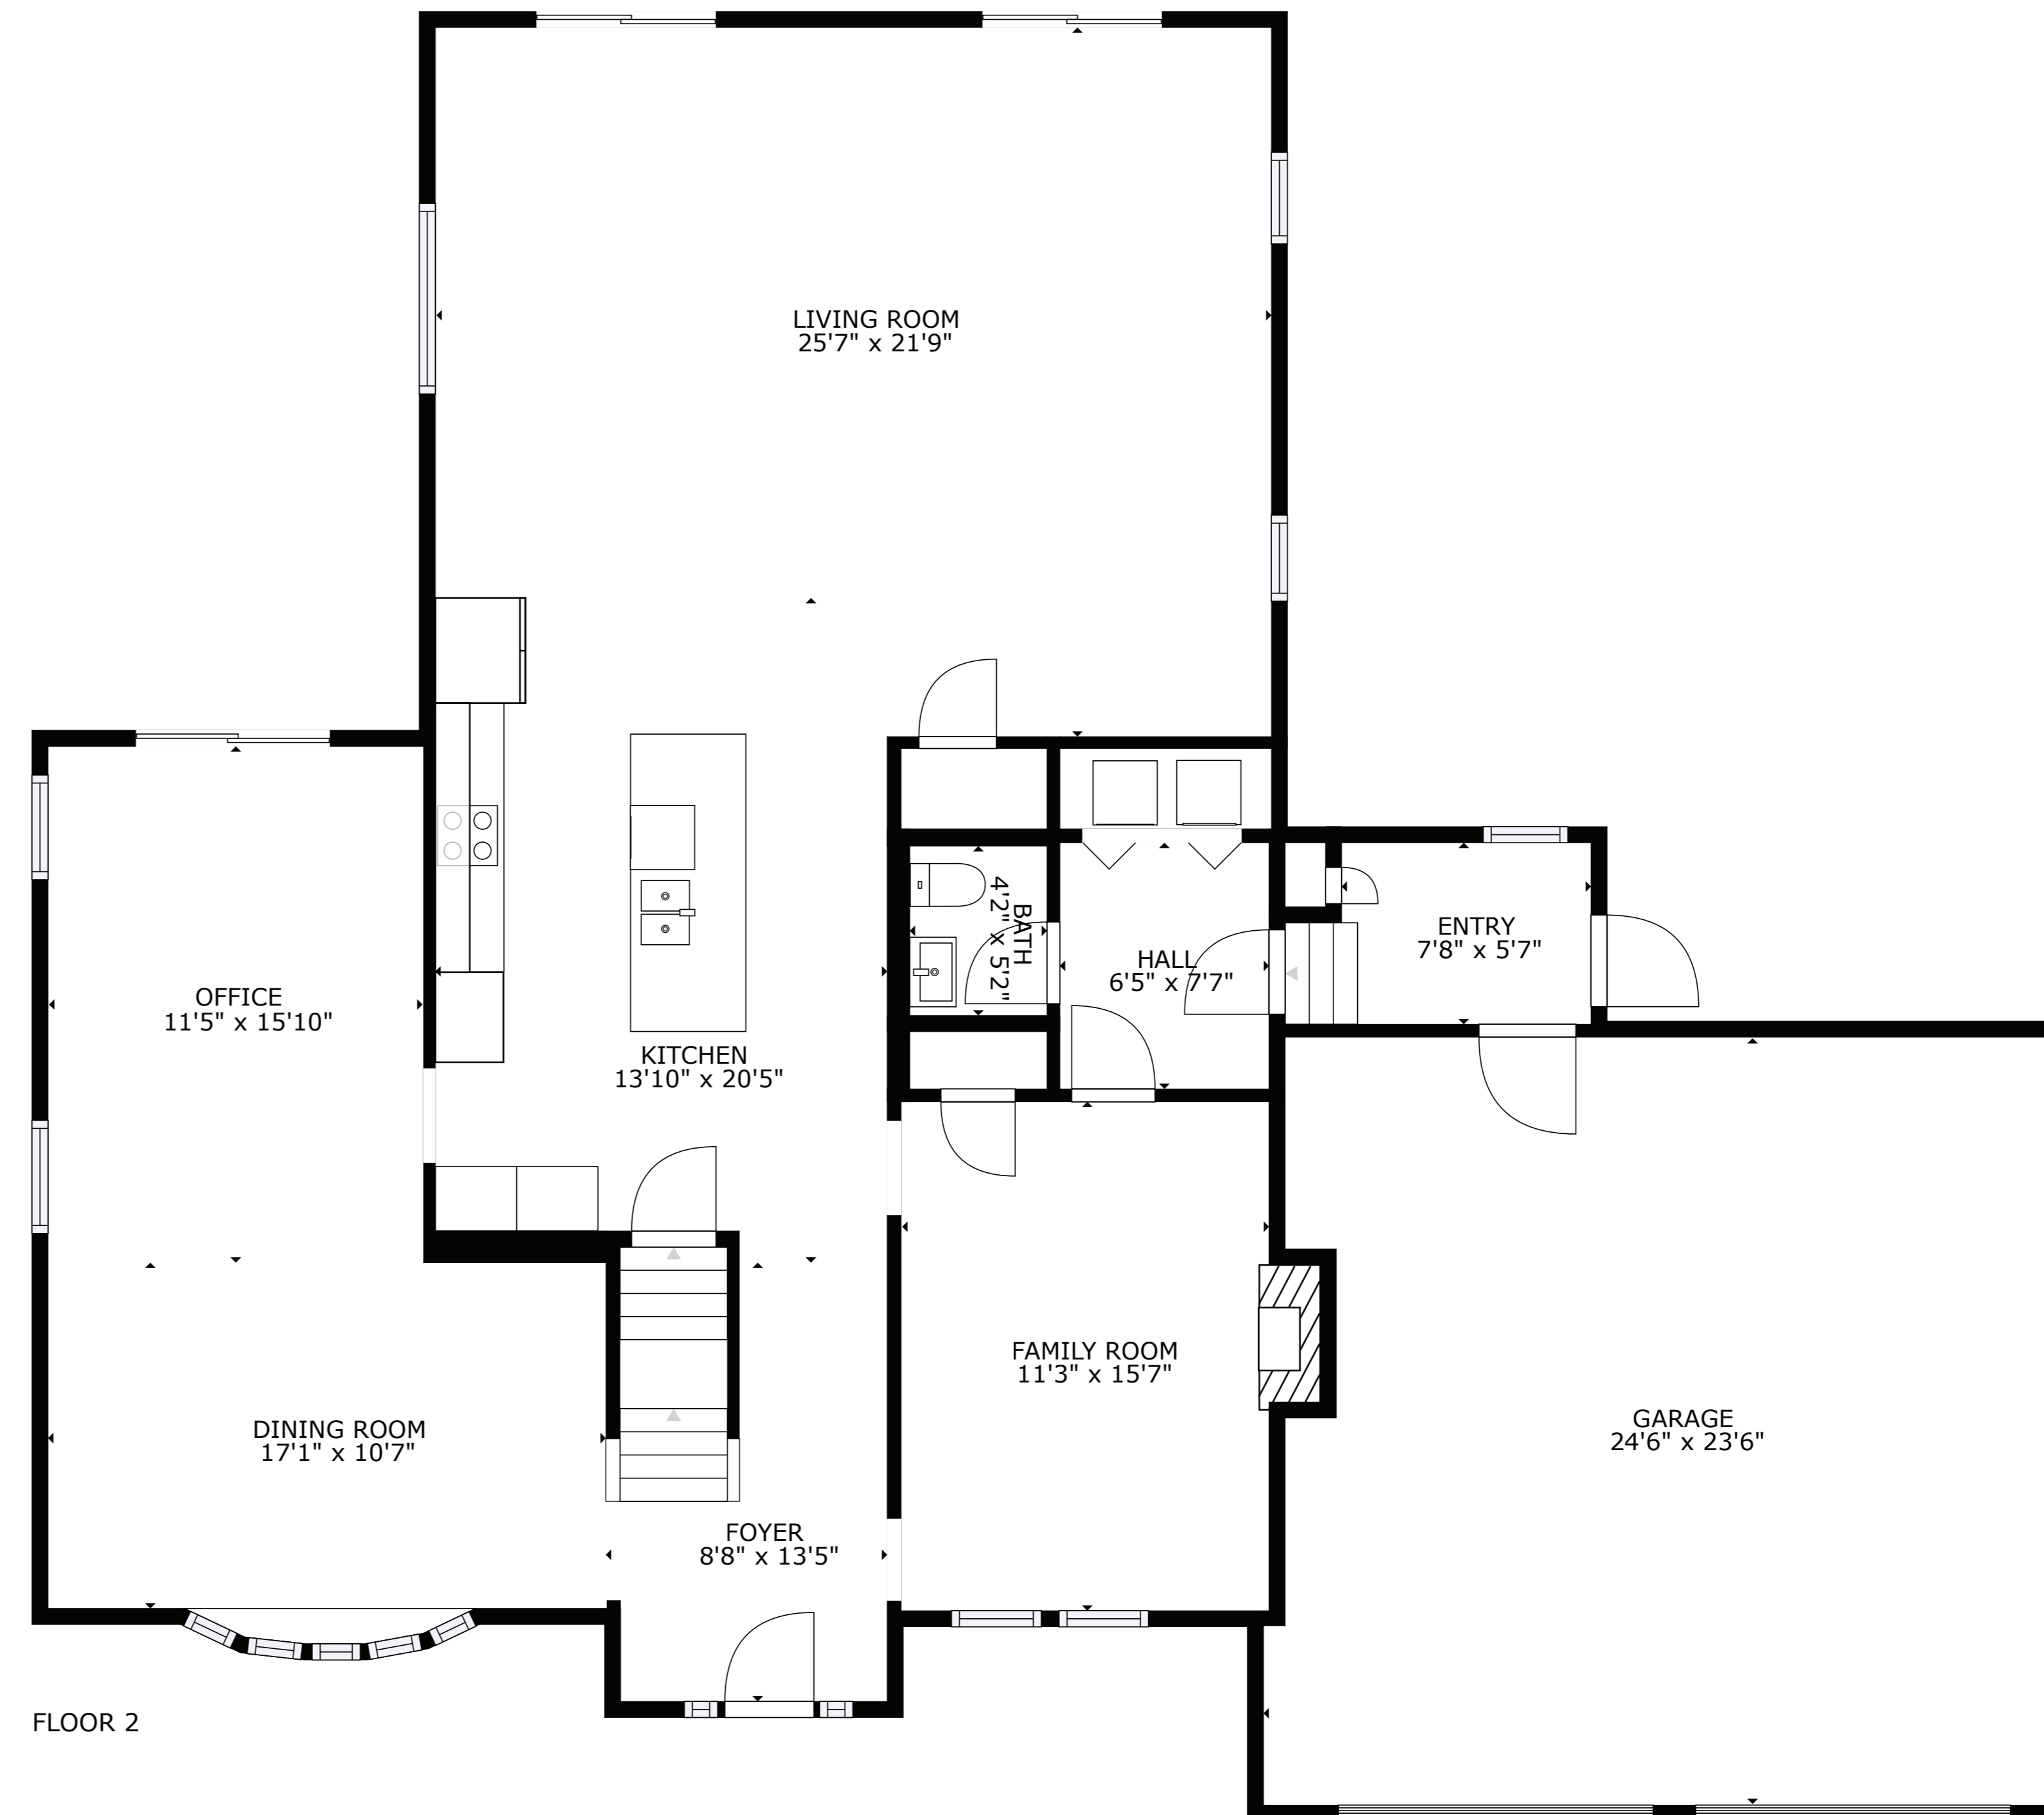

FLOOR 3

FLOOR 1

FLOOR 2

GROSS INTERNAL AREA
 FLOOR 1: 1453 sq. ft, FLOOR 2: 1647 sq. ft
 FLOOR 3: 950 sq. ft, EXCLUDED AREAS:
 GARAGE: 556 sq. ft
 TOTAL: 4050 sq. ft

SIZES AND DIMENSIONS ARE APPROXIMATE, ACTUAL MAY VARY.