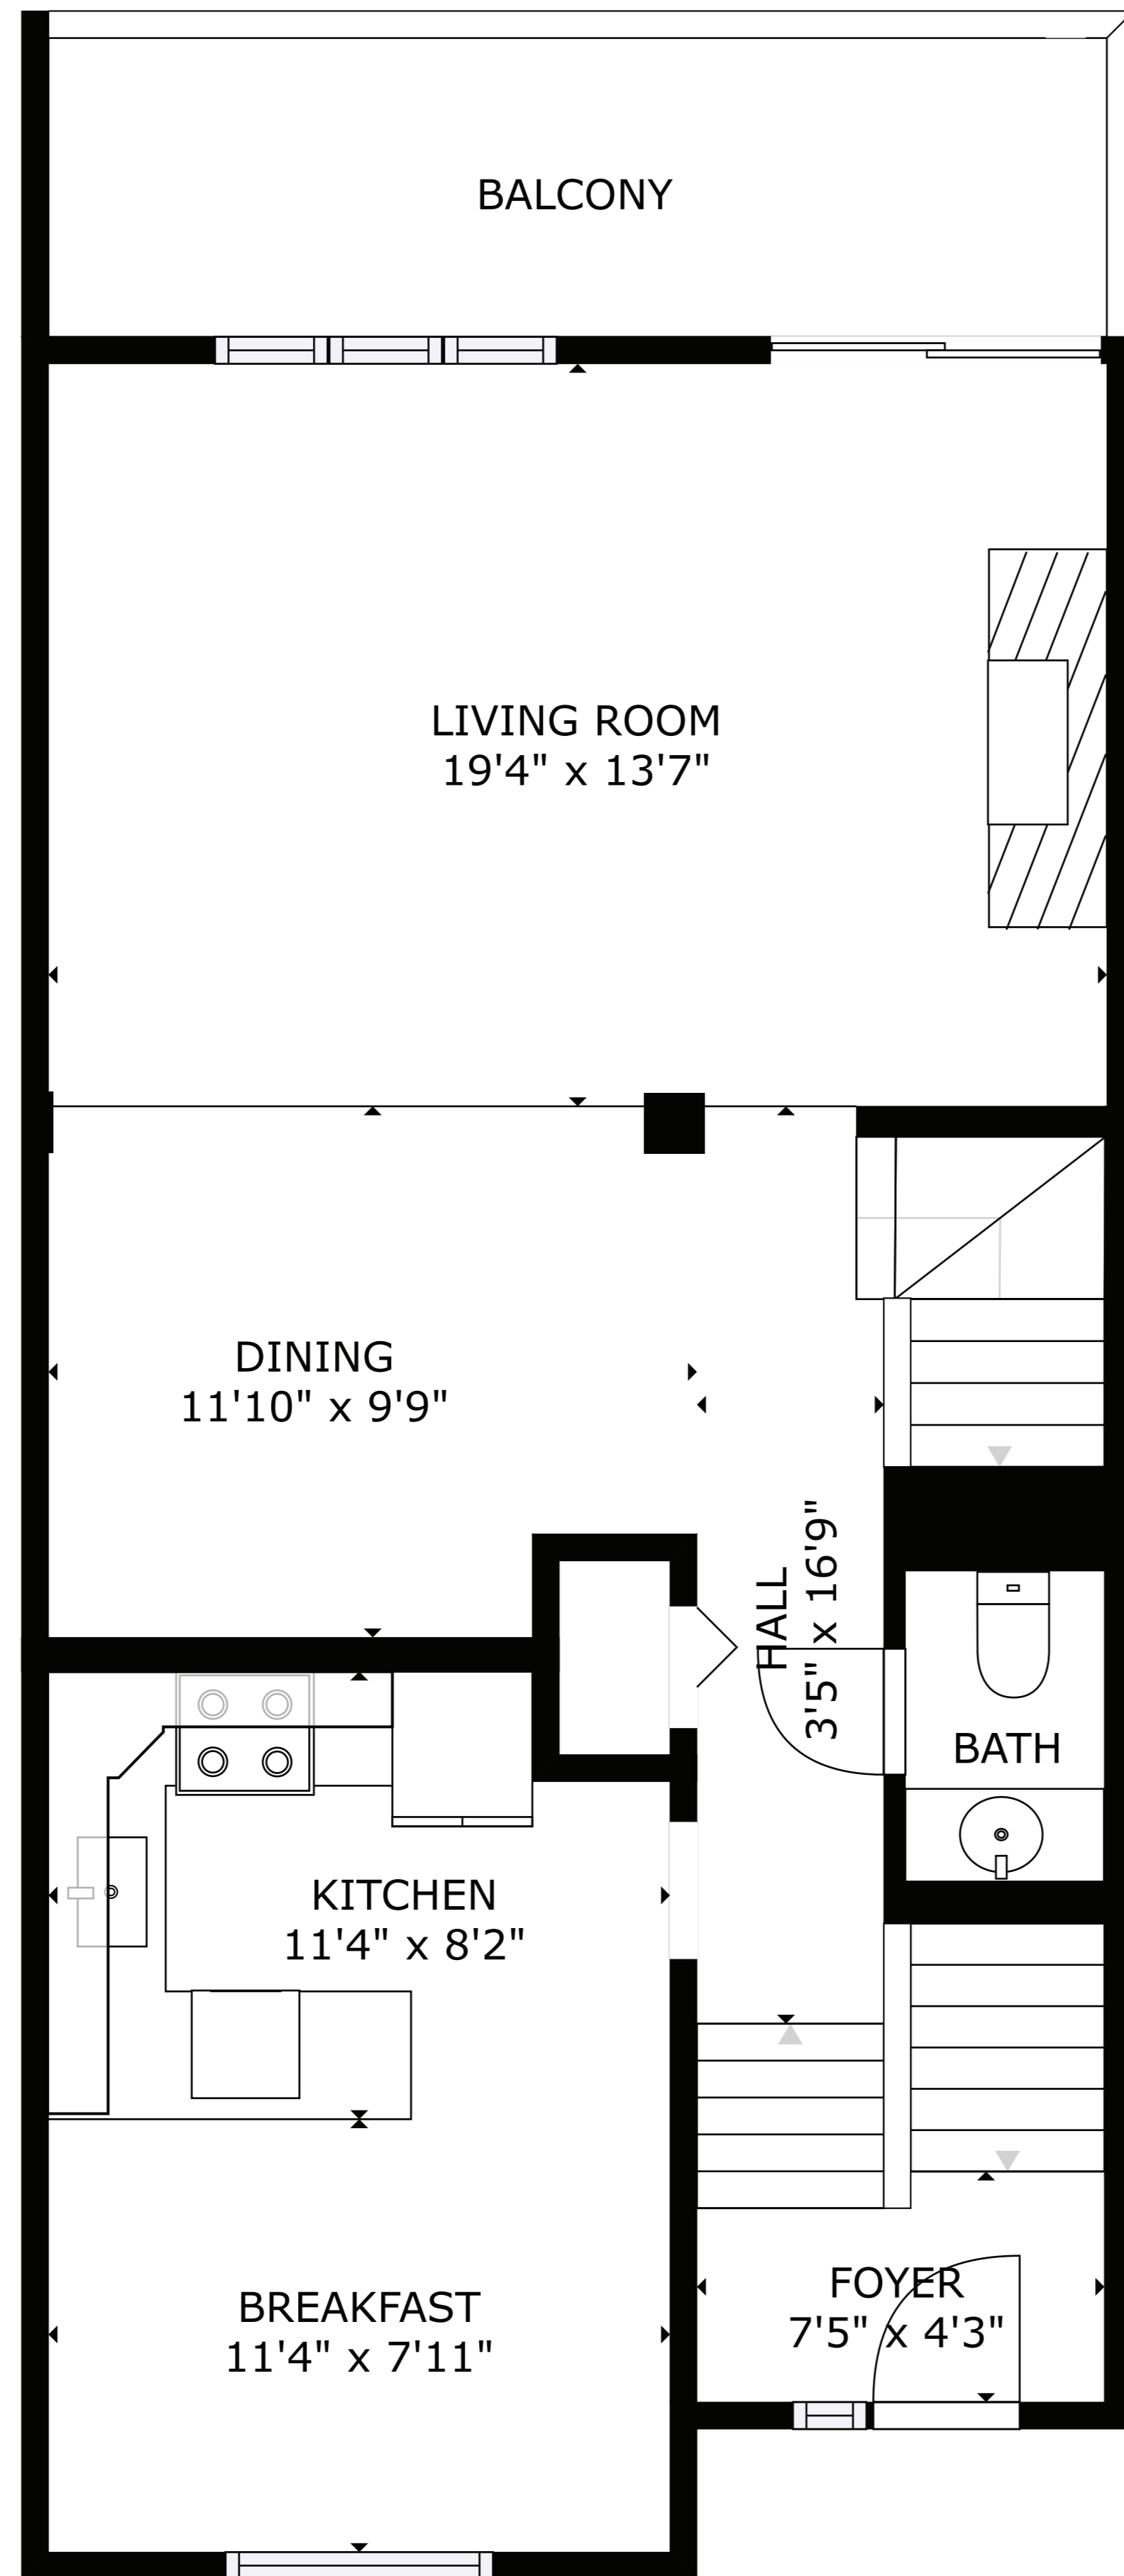

FLOOR 1

FLOOR 2

FLOOR 3

FLOOR 4

GROSS INTERNAL AREA

FLOOR 1: 402 sq. ft, FLOOR 2: 751 sq. ft

FLOOR 3: 699 sq. ft, FLOOR 4: 226 sq. ft

EXCLUDED AREAS: , GARAGE: 248 sq. ft

TOTAL: 2078 sq. ft

SIZES AND DIMENSIONS ARE APPROXIMATE, ACTUAL MAY VARY.