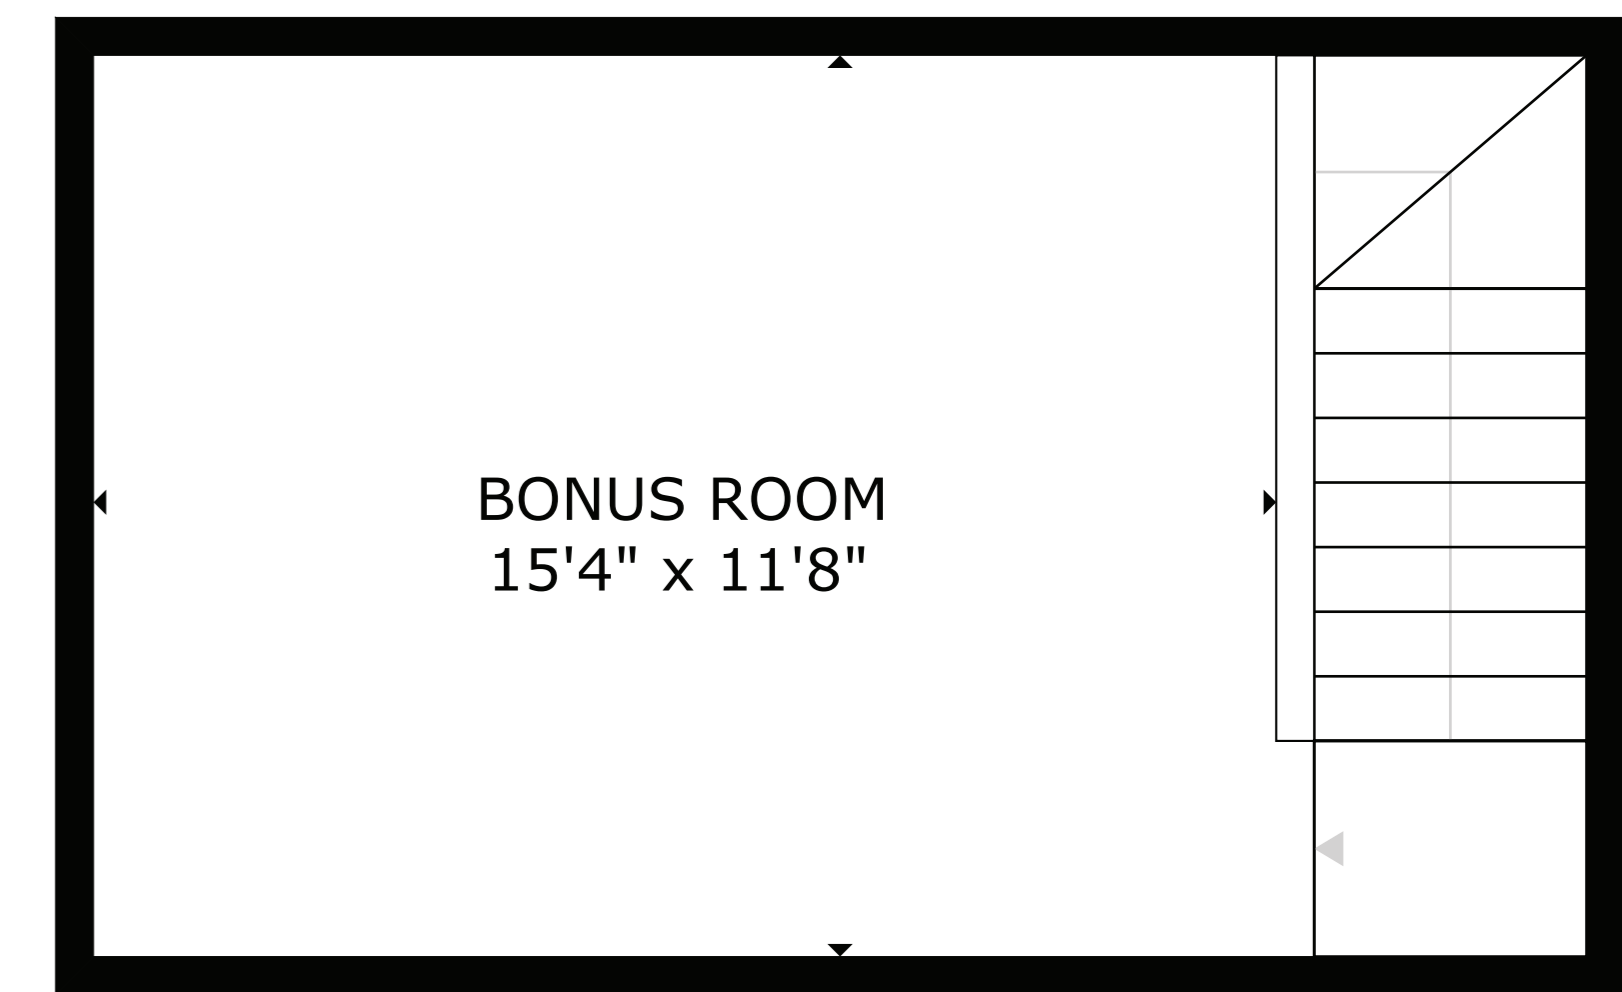

FLOOR 1

FLOOR 2

FLOOR 3

FLOOR 4

GROSS INTERNAL AREA

FLOOR 1: 402 sq. ft, FLOOR 2: 751 sq. ft

FLOOR 3: 699 sq. ft, FLOOR 4: 226 sq. ft

EXCLUDED AREAS: , GARAGE: 248 sq. ft

TOTAL: 2078 sq. ft

SIZES AND DIMENSIONS ARE APPROXIMATE, ACTUAL MAY VARY.