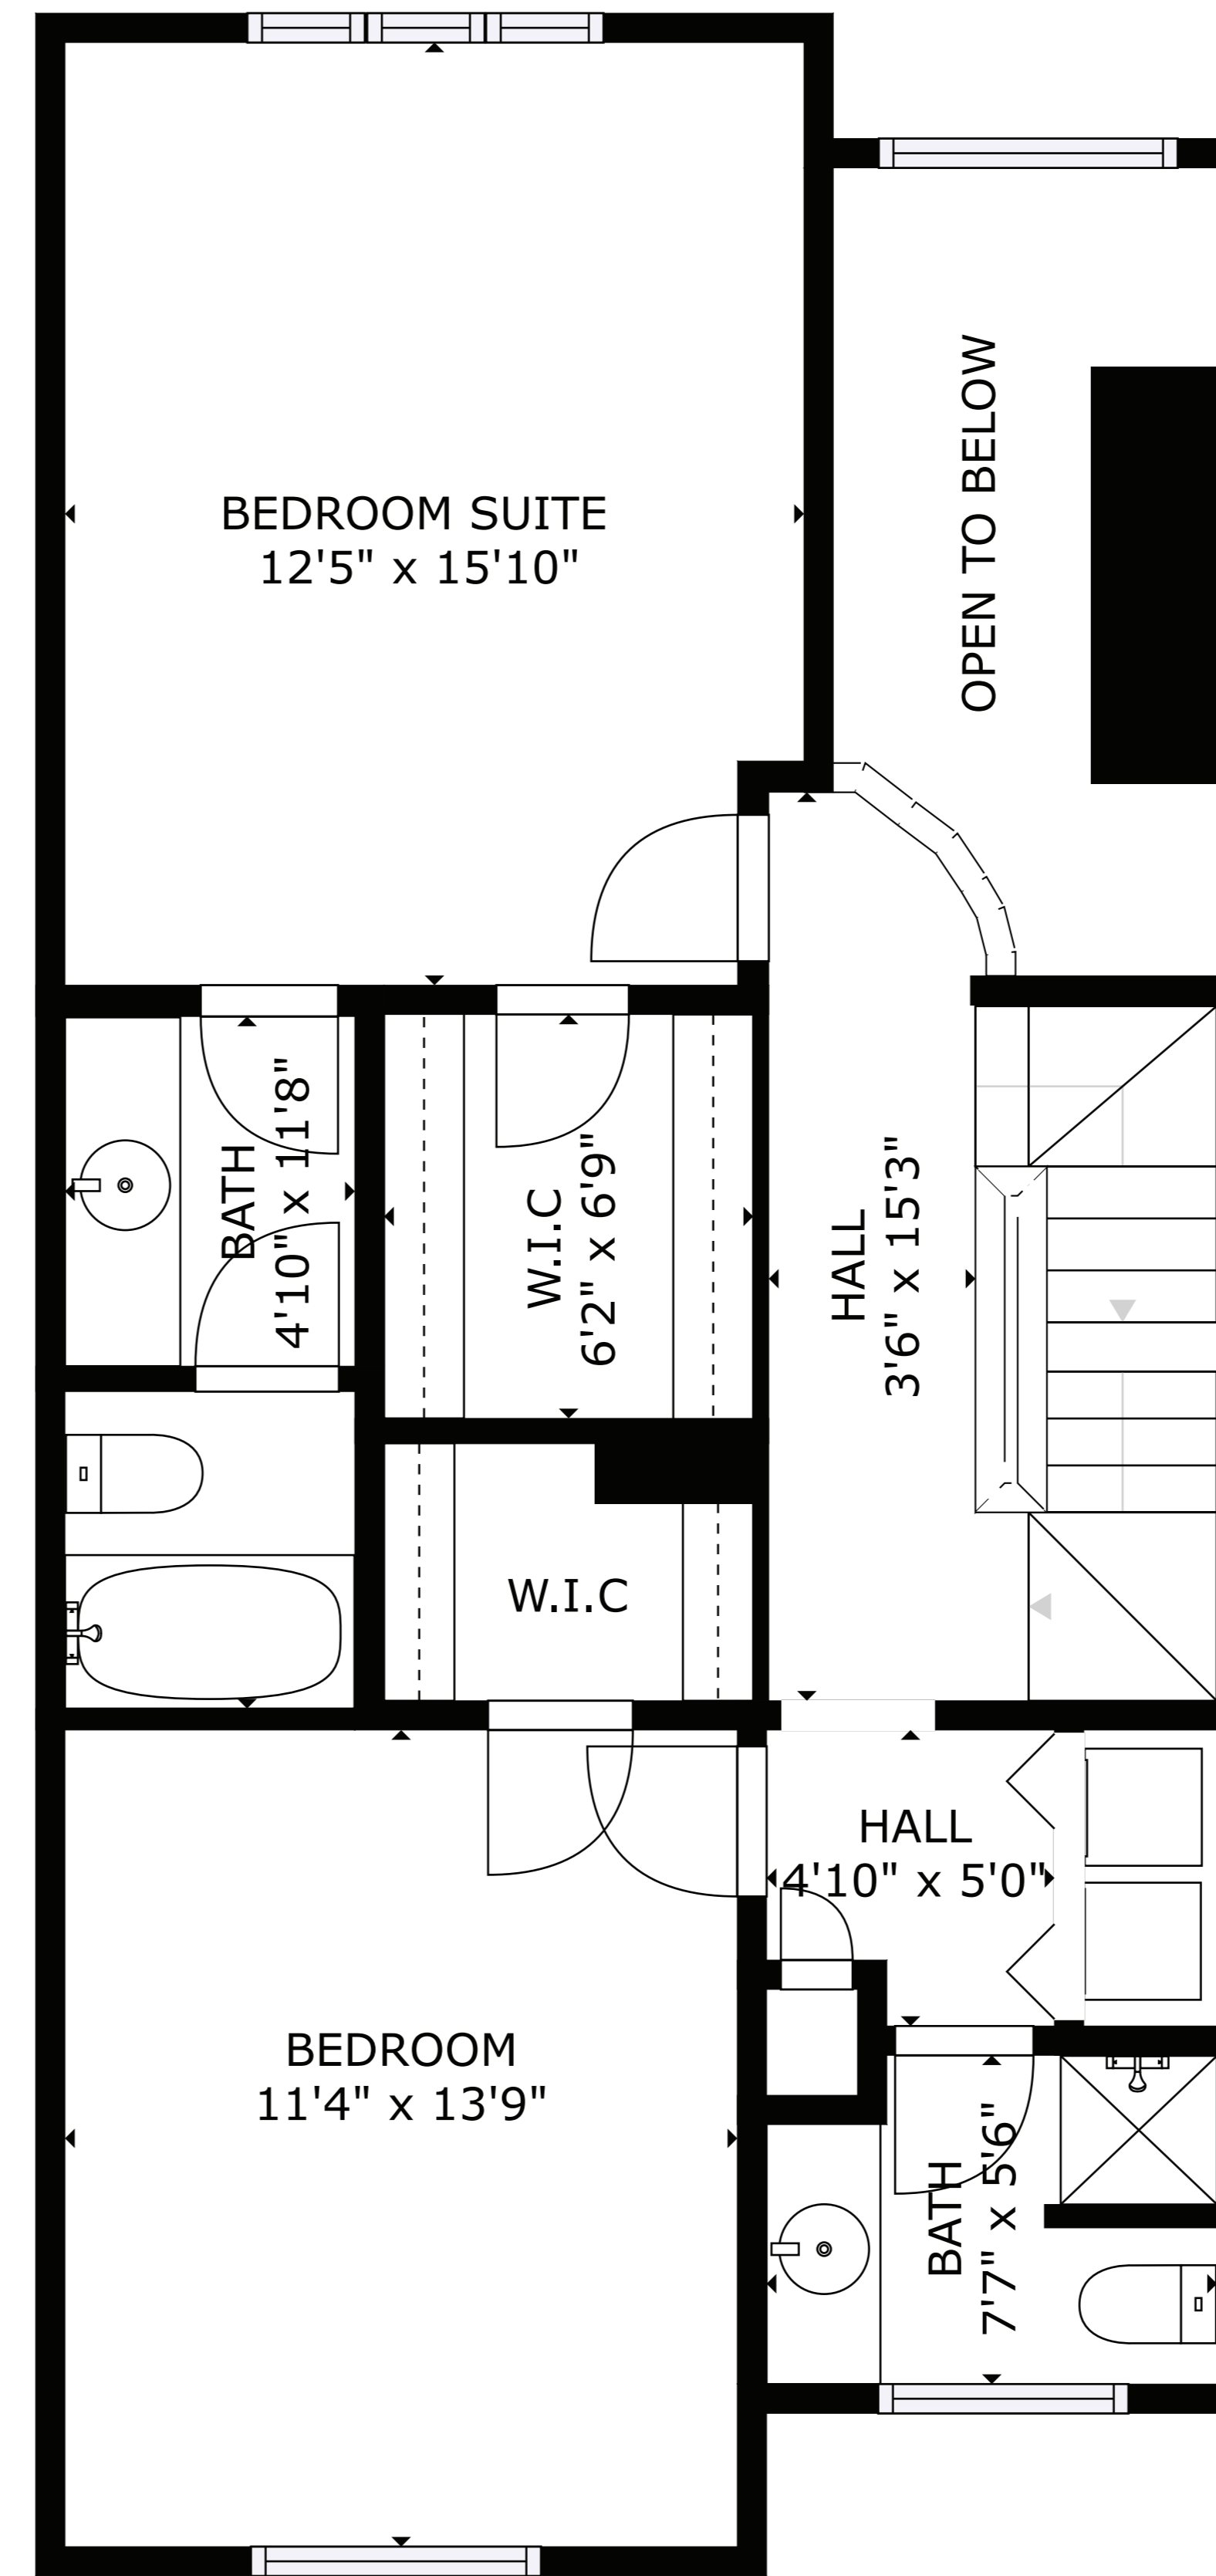

FLOOR 1

FLOOR 2

FLOOR 3

FLOOR 4

GROSS INTERNAL AREA

FLOOR 1: 402 sq. ft, FLOOR 2: 751 sq. ft

FLOOR 3: 699 sq. ft, FLOOR 4: 226 sq. ft

EXCLUDED AREAS: , GARAGE: 248 sq. ft

TOTAL: 2078 sq. ft

SIZES AND DIMENSIONS ARE APPROXIMATE, ACTUAL MAY VARY.