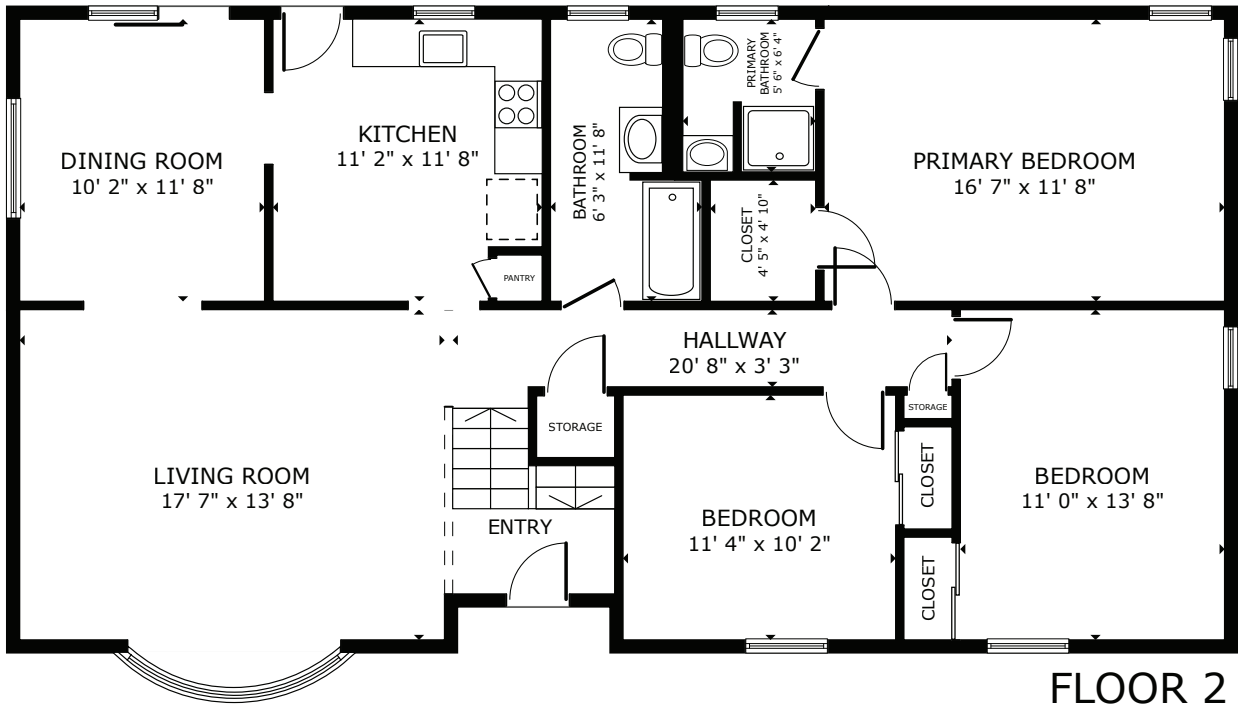

118 Oak St - Ashland, MA

GROSS INTERNAL AREA
FLOOR 1 1,200 sq.ft. FLOOR 2 1,284 sq.ft.
TOTAL : 2,484 sq.ft.
SIZES AND DIMENSIONS ARE APPROXIMATE, ACTUAL MAY VARY.