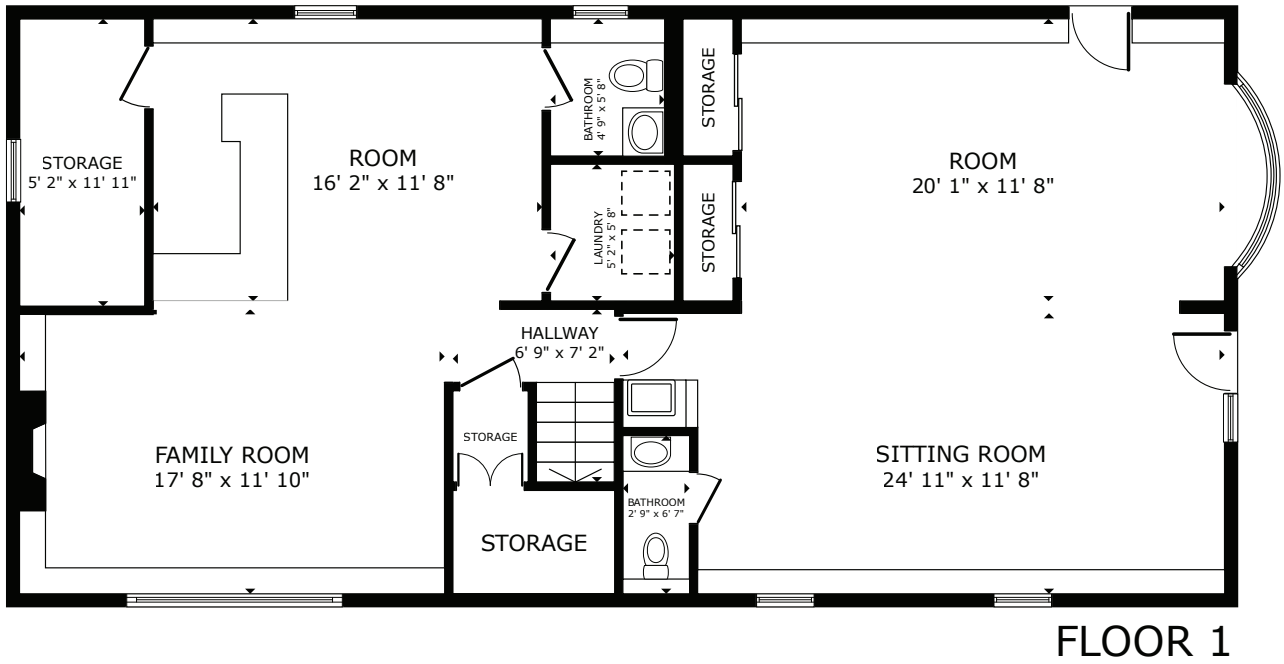

118 Oak St - Ashland, MA

GROSS INTERNAL AREA
FLOOR 1 1,200 sq.ft. FLOOR 2 1,284 sq.ft.
TOTAL : 2,484 sq.ft.
SIZES AND DIMENSIONS ARE APPROXIMATE, ACTUAL MAY VARY.