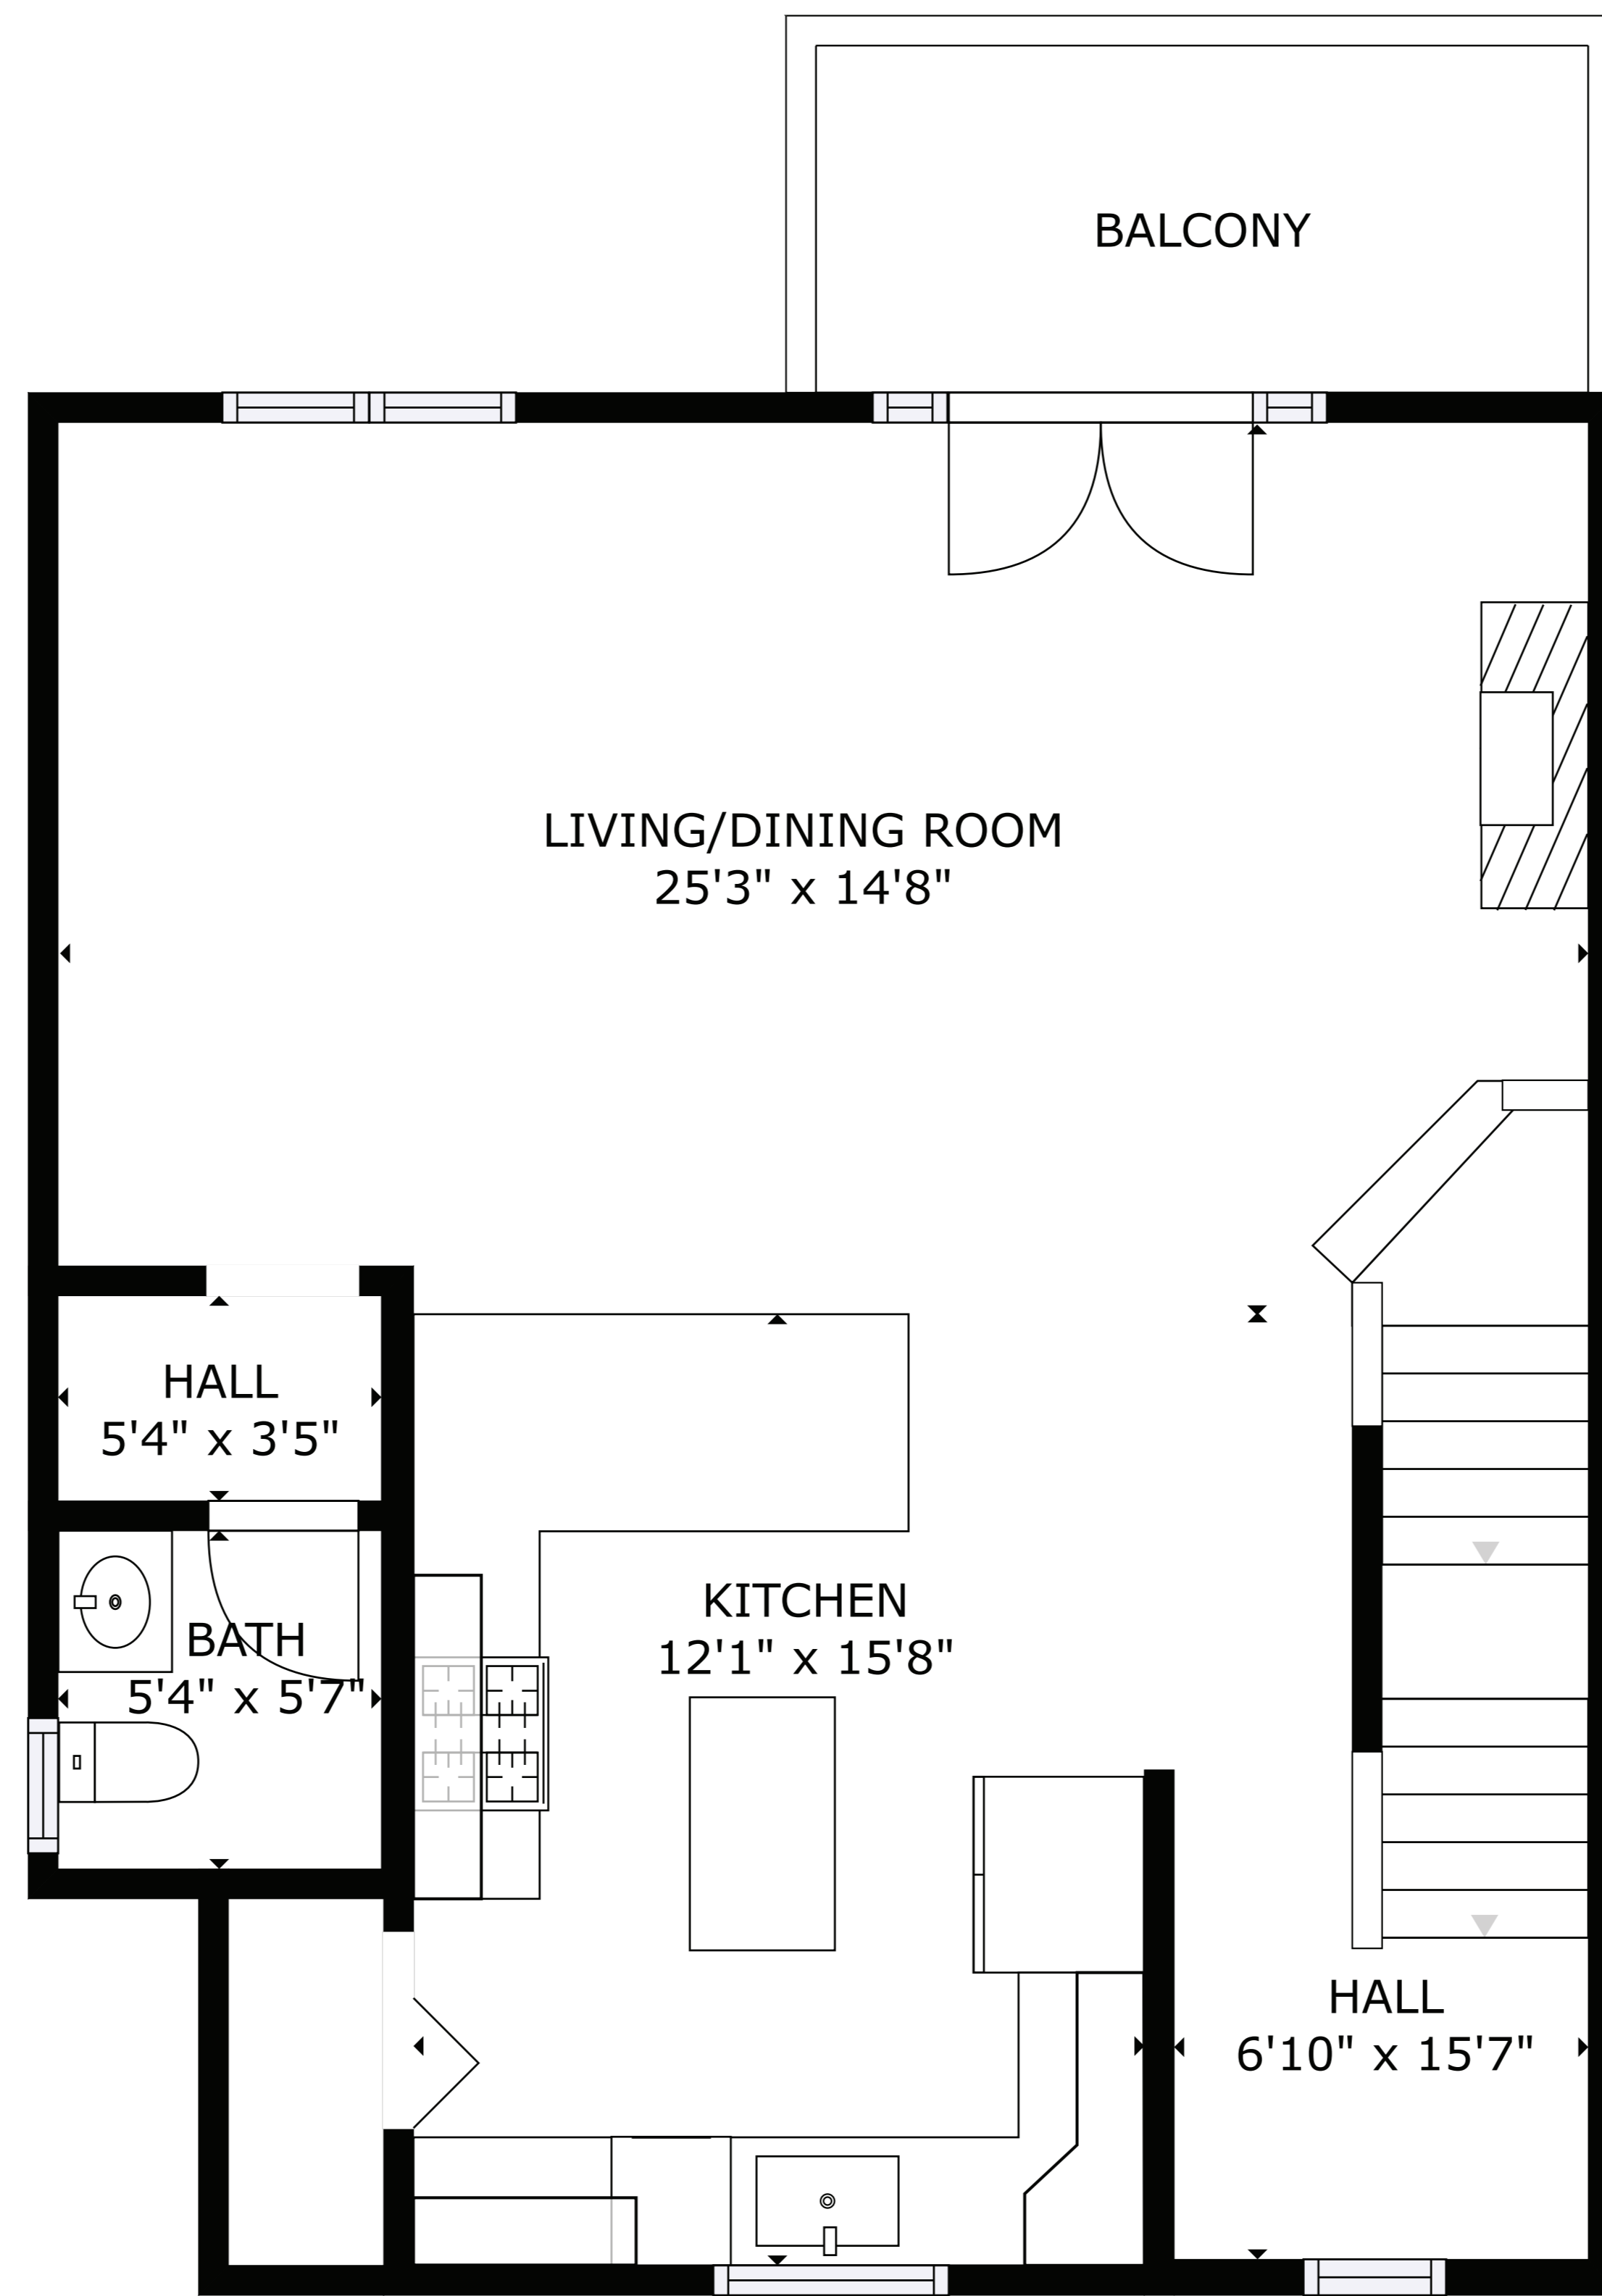

FLOOR 1

FLOOR 2

FLOOR 3

GROSS INTERNAL AREA
 FLOOR 1: 295 sq. ft, FLOOR 2: 749 sq. ft
 FLOOR 3: 815 sq. ft, EXCLUDED AREAS:
 GARAGE: 369 sq. ft
 TOTAL: 1859 sq. ft
 SIZES AND DIMENSIONS ARE APPROXIMATE, ACTUAL MAY VARY.