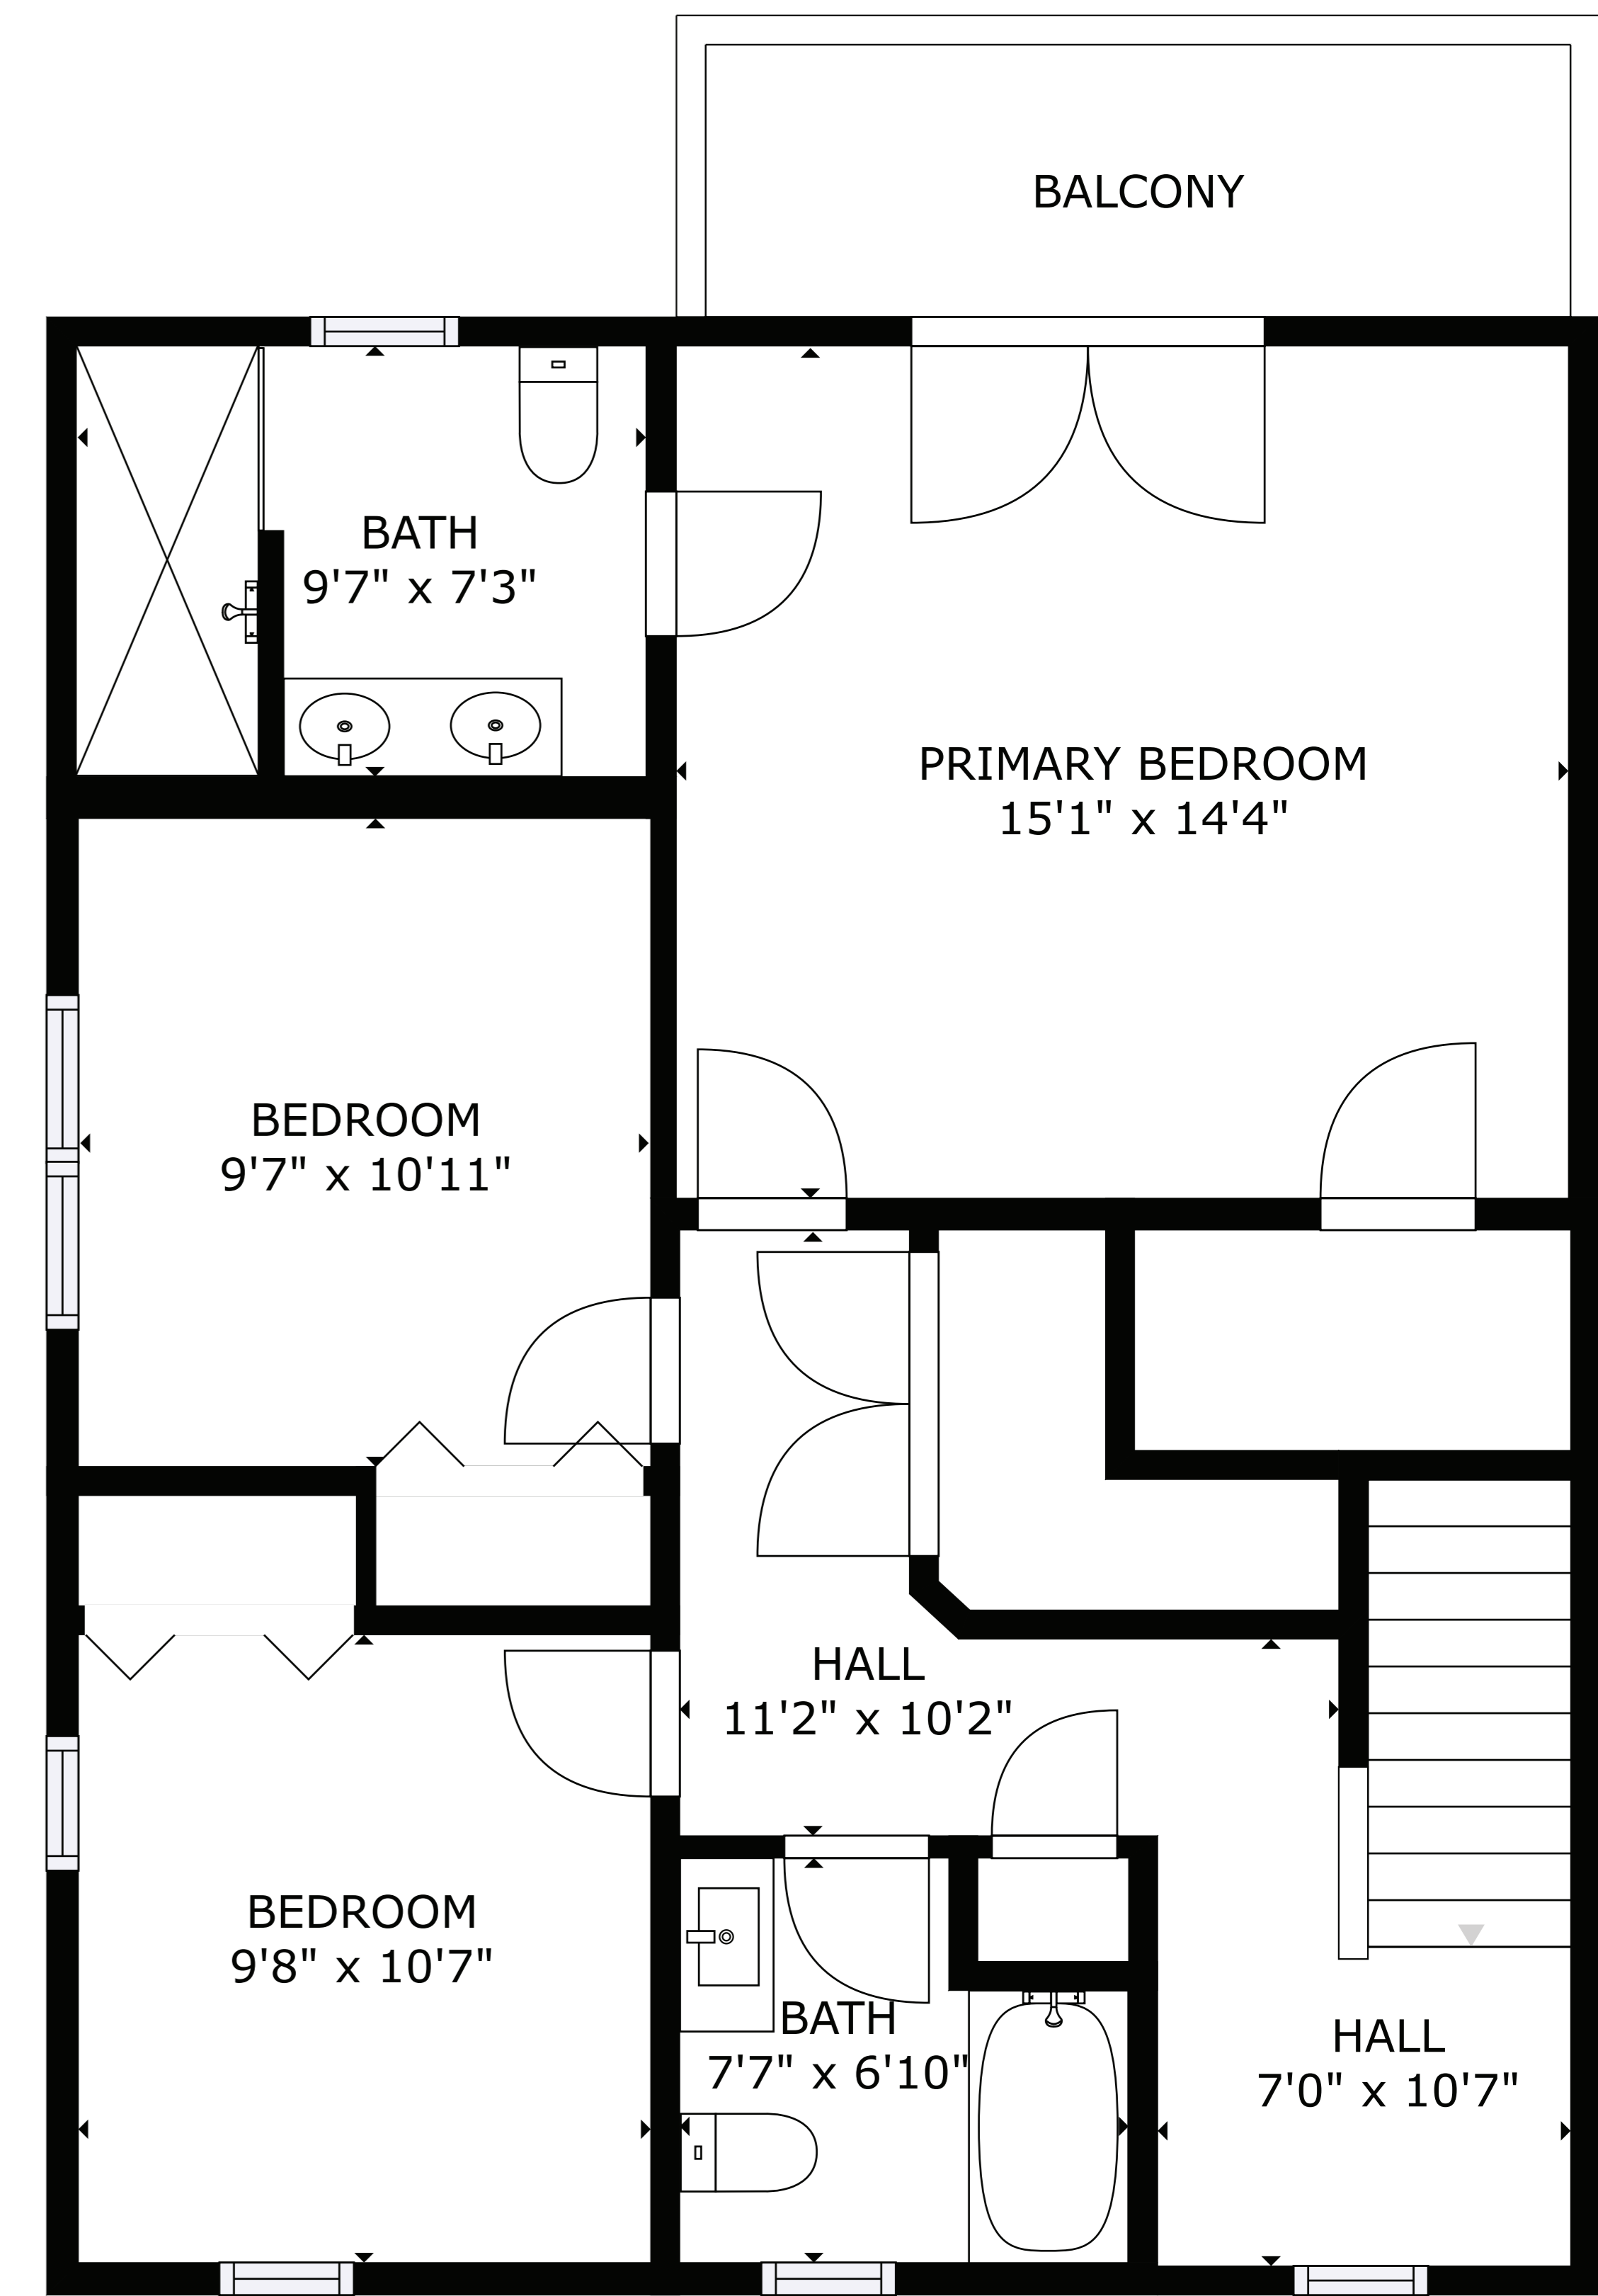

FLOOR 1

FLOOR 2

FLOOR 3

GROSS INTERNAL AREA
 FLOOR 1: 295 sq. ft, FLOOR 2: 749 sq. ft
 FLOOR 3: 815 sq. ft, EXCLUDED AREAS:
 GARAGE: 369 sq. ft
 TOTAL: 1859 sq. ft
 SIZES AND DIMENSIONS ARE APPROXIMATE, ACTUAL MAY VARY.